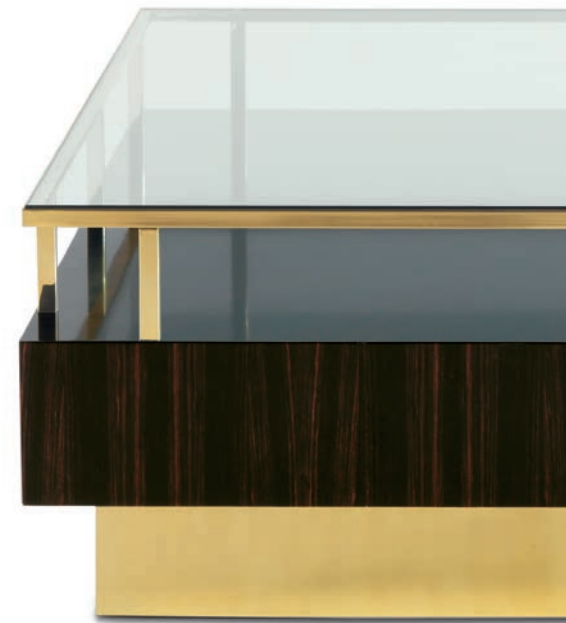

T160
Tavolino centrale in ebano e ottone
Coffee table in ebony and brass:
cm. 120 x 120 x h. 32

T140

T160

T139

Tavolino centrale in ebano e ottone con piano in vetro
Coffee table in ebony and brass with glass top:
cm. 120 x 120 x h. 46