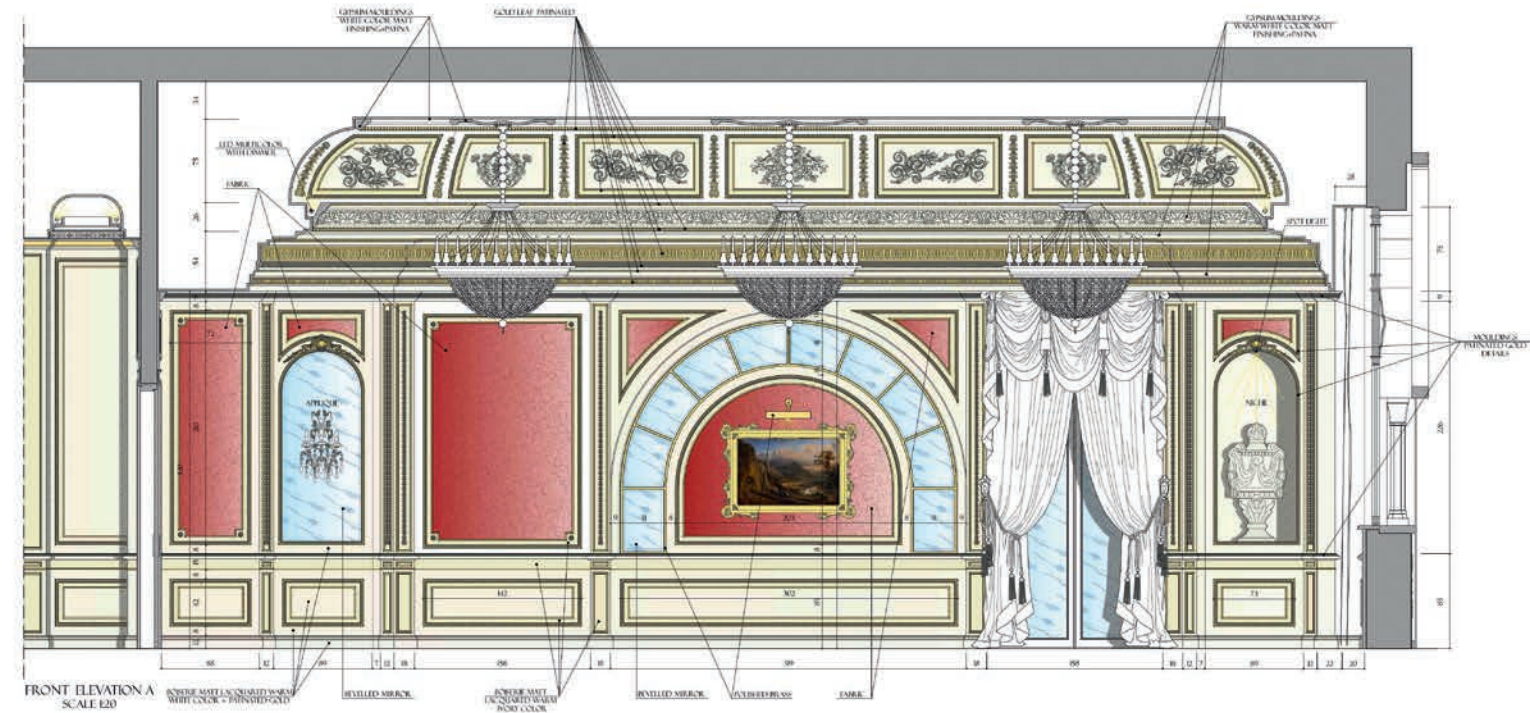

PRIVATE VILLA PROJECT
GROUND FLOOR - MAIN MAJLIS
FLOOR PLAN DESIGN + ELEVATIONS