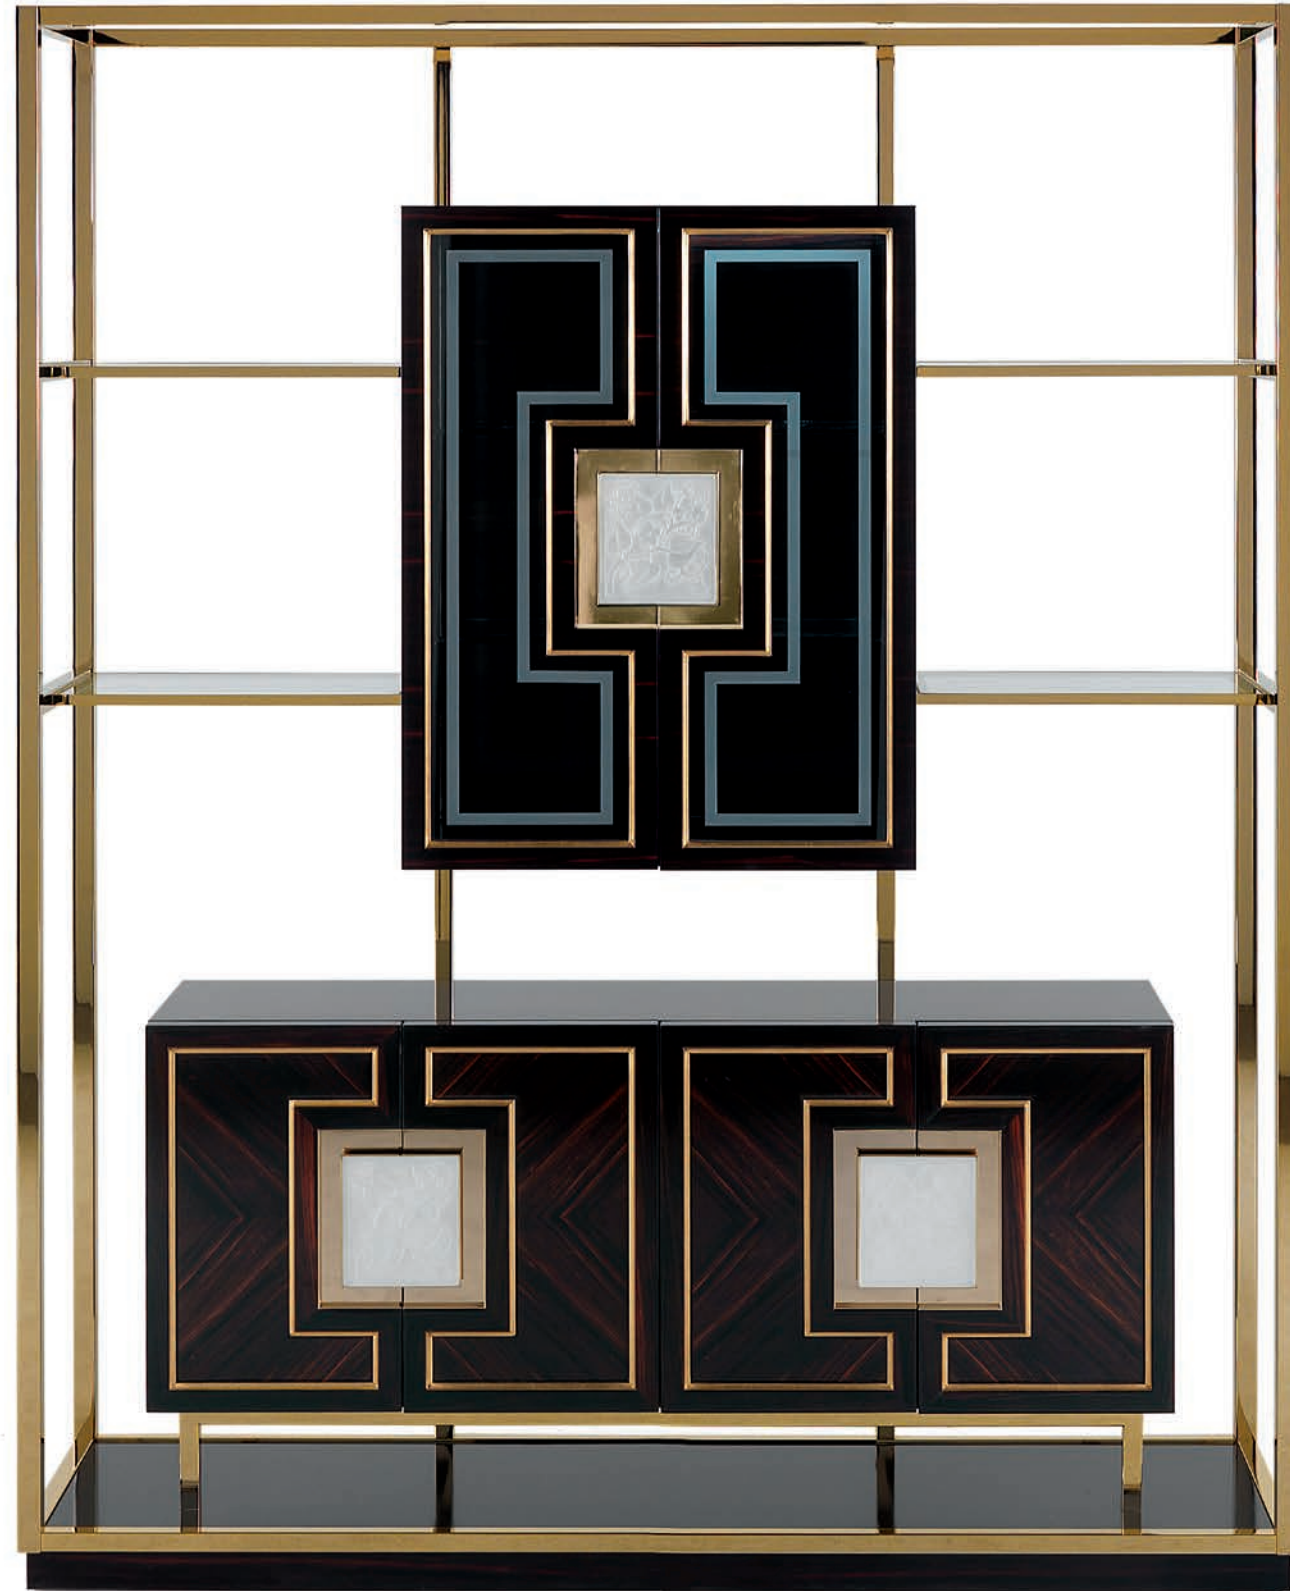

B/5091

B/5091

Credenza in ebano con struttura in ottone, piano in vetro e maniglie in vetro satinato, inciso e cesellato
Sideboard in ebony with brass frame, glass top and handles in frosted, engraved and chiseled glass:
cm. 214 x 57 x h. 89

L047/120

Lampadario finitura bagno oro 24 Kt, 12+6 luci
Chandelier finishing 24 Kts gold bath 12+6 lights:
cm. Ø 120 x h. 98

QU-03

Quadro dipinto a mano / *Handmade painting:*
cm. 102 x 102

B/5092

Vetrina in ebano con struttura in ottone,
mensole in vetro e maniglie
in vetro satinato, inciso e cesellato
*Showcase in ebony with brass frame,
glass shelves and handles in frosted,
engraved and chiseled glass:*
cm. 160 x 45 x h. 201

A/300-MR+B/5091

A/300-MR
Specchiera in ebano, ottone,
specchio bronzato e specchio argentato
*Mirror in ebony, brass,
bronzed mirror and silver mirror:*
cm. 140 x 80

B/5091
Credenza in ebano con struttura
in ottone, piano in vetro e maniglie
in vetro satinato, inciso e cesellato
*Sideboard in ebony with brass frame,
glass top and handles in frosted,
engraved and chiseled glass:*
cm. 214 x 57 x h. 89