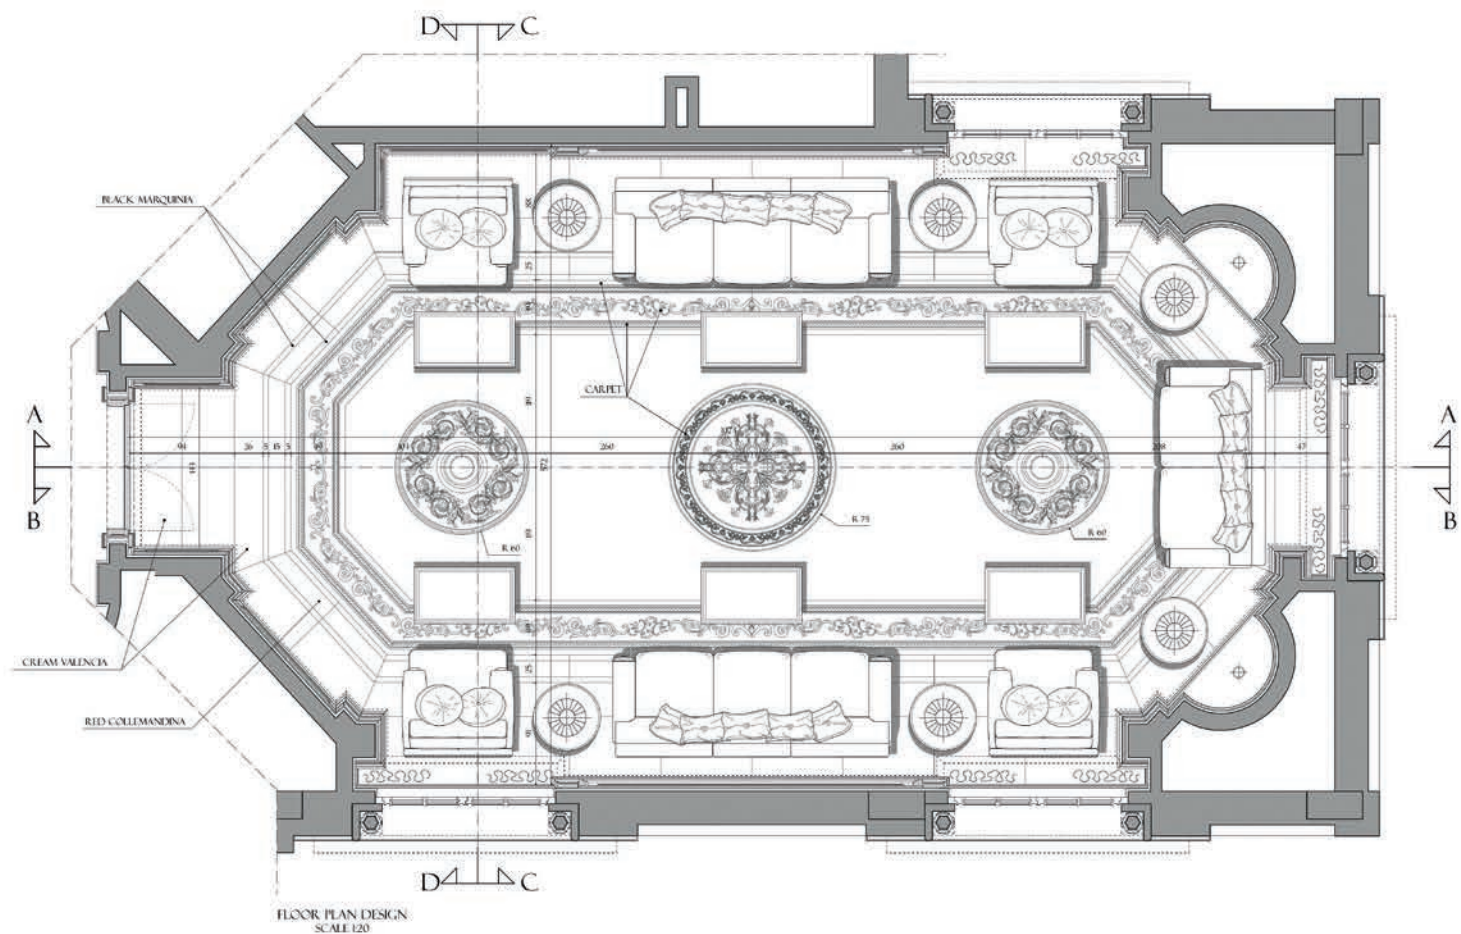

PRIVATE VILLA PROJECT
GROUND FLOOR - MAIN MAJLIS
FLOOR PLAN DESIGN + ELEVATIONS