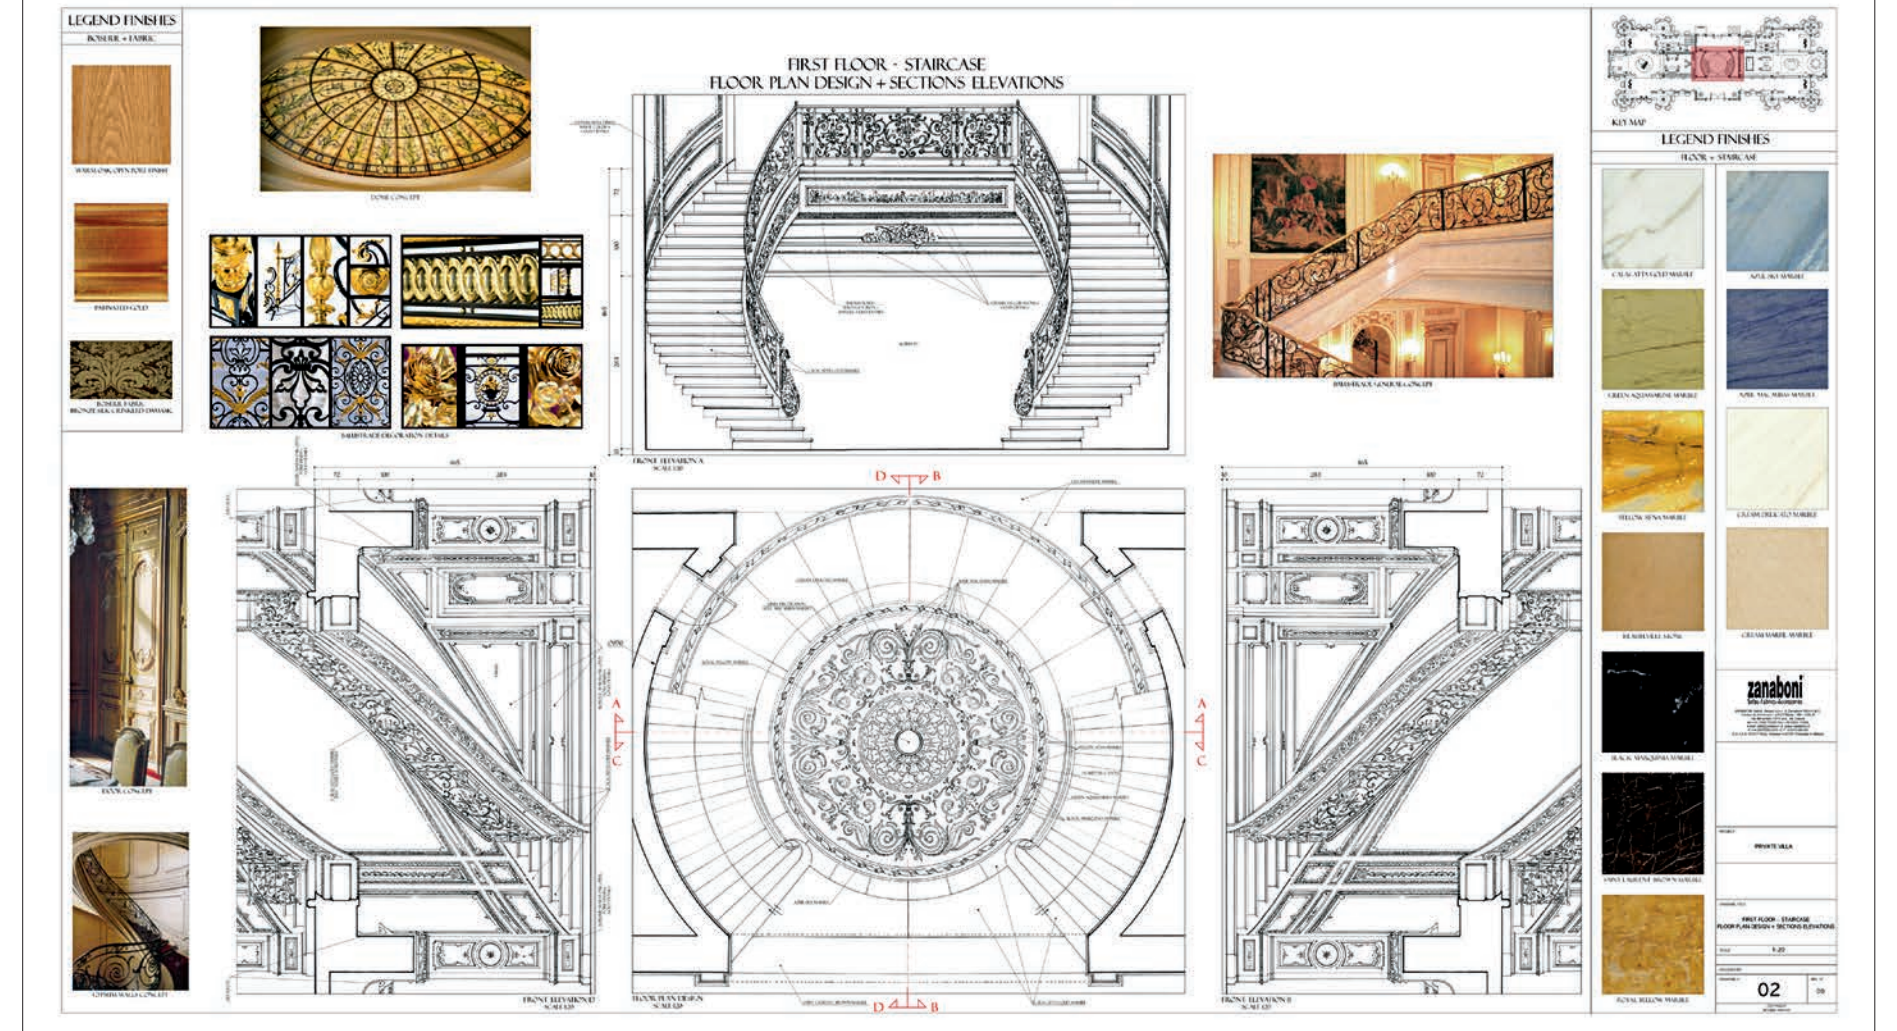

PRIVATE VILLA PROJECT
GROUND FLOOR - MAIN MAJLIS
FLOOR PLAN DESIGN + ELEVATIONS