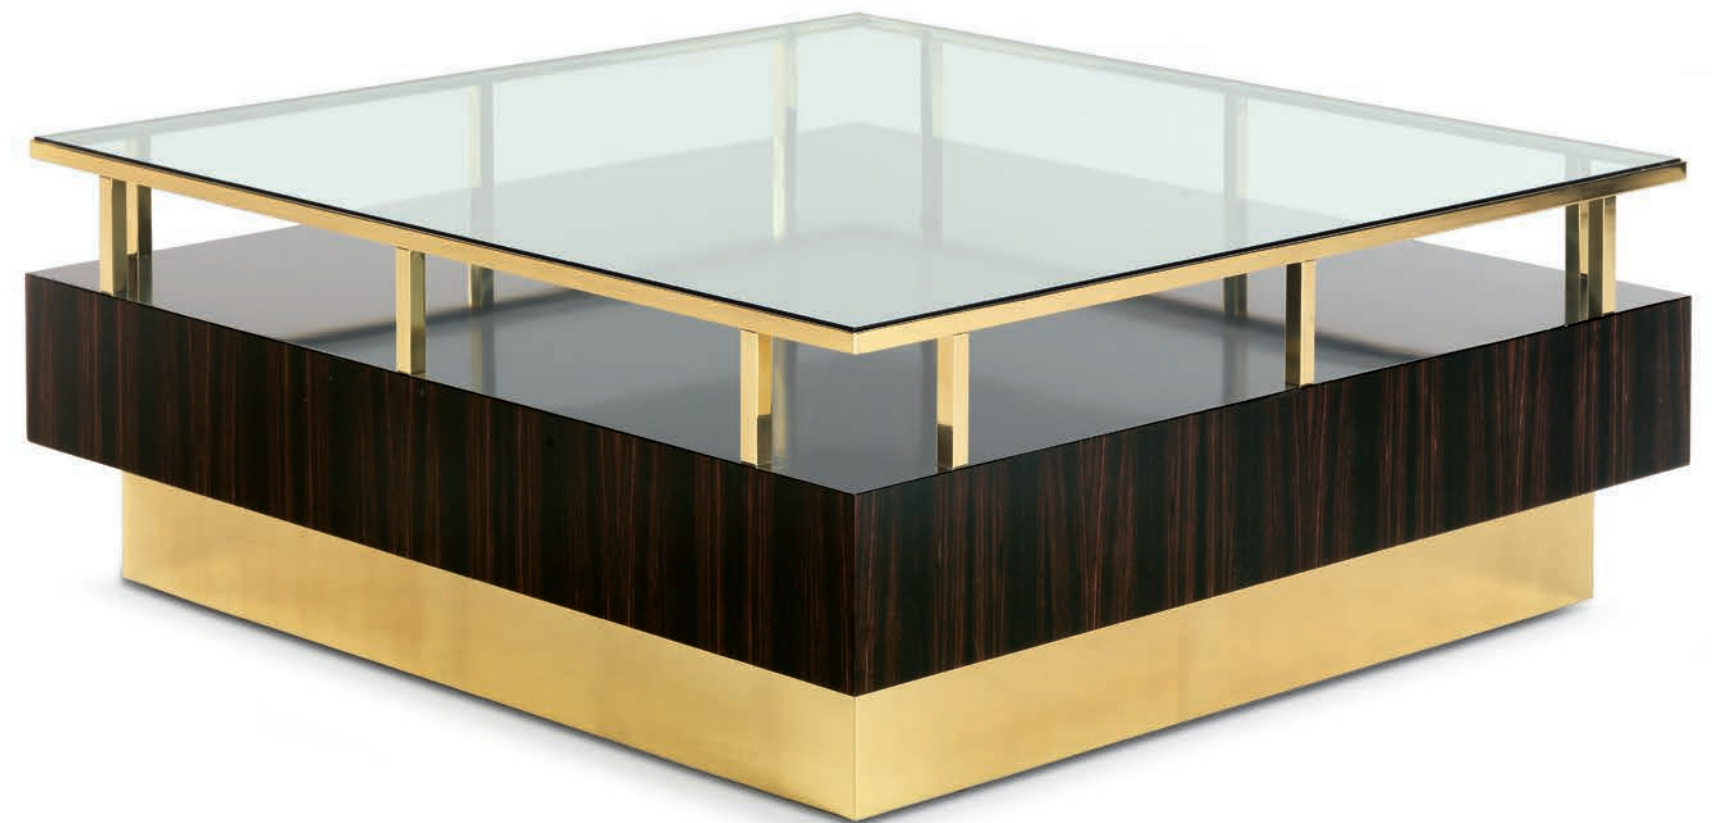

T140
Set composto da 2 tavolini in ottone con piano a specchio
Set composed by 2 side tables in brass with mirror top:
cm. 50 x 50 x h. 60 - cm. 45 x 45 x h. 45

T140+T160

T140
Set composto da 2 tavolini in ottone con piano a specchio
Set composed by 2 side tables in brass with mirror top:
cm. 50 x 50 x h. 60 - cm. 45 x 45 x h. 45

T160
Tavolino centrale in ebano e ottone
Coffee table in ebony and brass:
cm. 120 x 120 x h. 32

T140

T160

T139

Tavolino centrale in ebano e ottone con piano in vetro
Coffee table in ebony and brass with glass top:
cm. 120 x 120 x h. 46