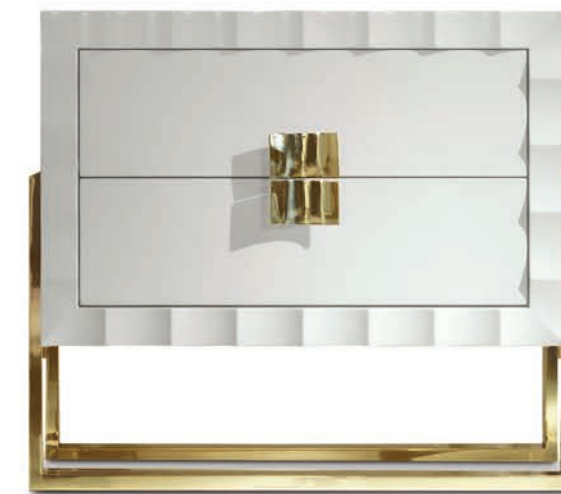

ECLIPSE

Letto con ricamo / *Bed with embroidery:*
cm. 208 x 240 x h. 92
Rete / *Bed base:* cm. 165 x 195
Materasso / *Mattress:* cm. 165 x 195
Pelle / *Leather:* art. 2163/215
Set coperta e 2 guanciali / *Set of cover and 2 cushions:*
art. 3082/31 coperta e cuscini / *cover and cushions*

W034/CH+W034/NT

W034/CH
Comò con base in ottone / *Chest of drawers with brass base:*
cm. 182,5 x 52 x h. 83
Finitura / *Finishing:* CLAC06
Tessuto per rivestimento mensole / *Fabric for shelves:*
art. 2090/712

W034/NT
Comodino con base in ottone
Night table with brass base: cm. 76 x 42 x h. 65
Finitura / *Finishing:* CLAC06

W034/NT