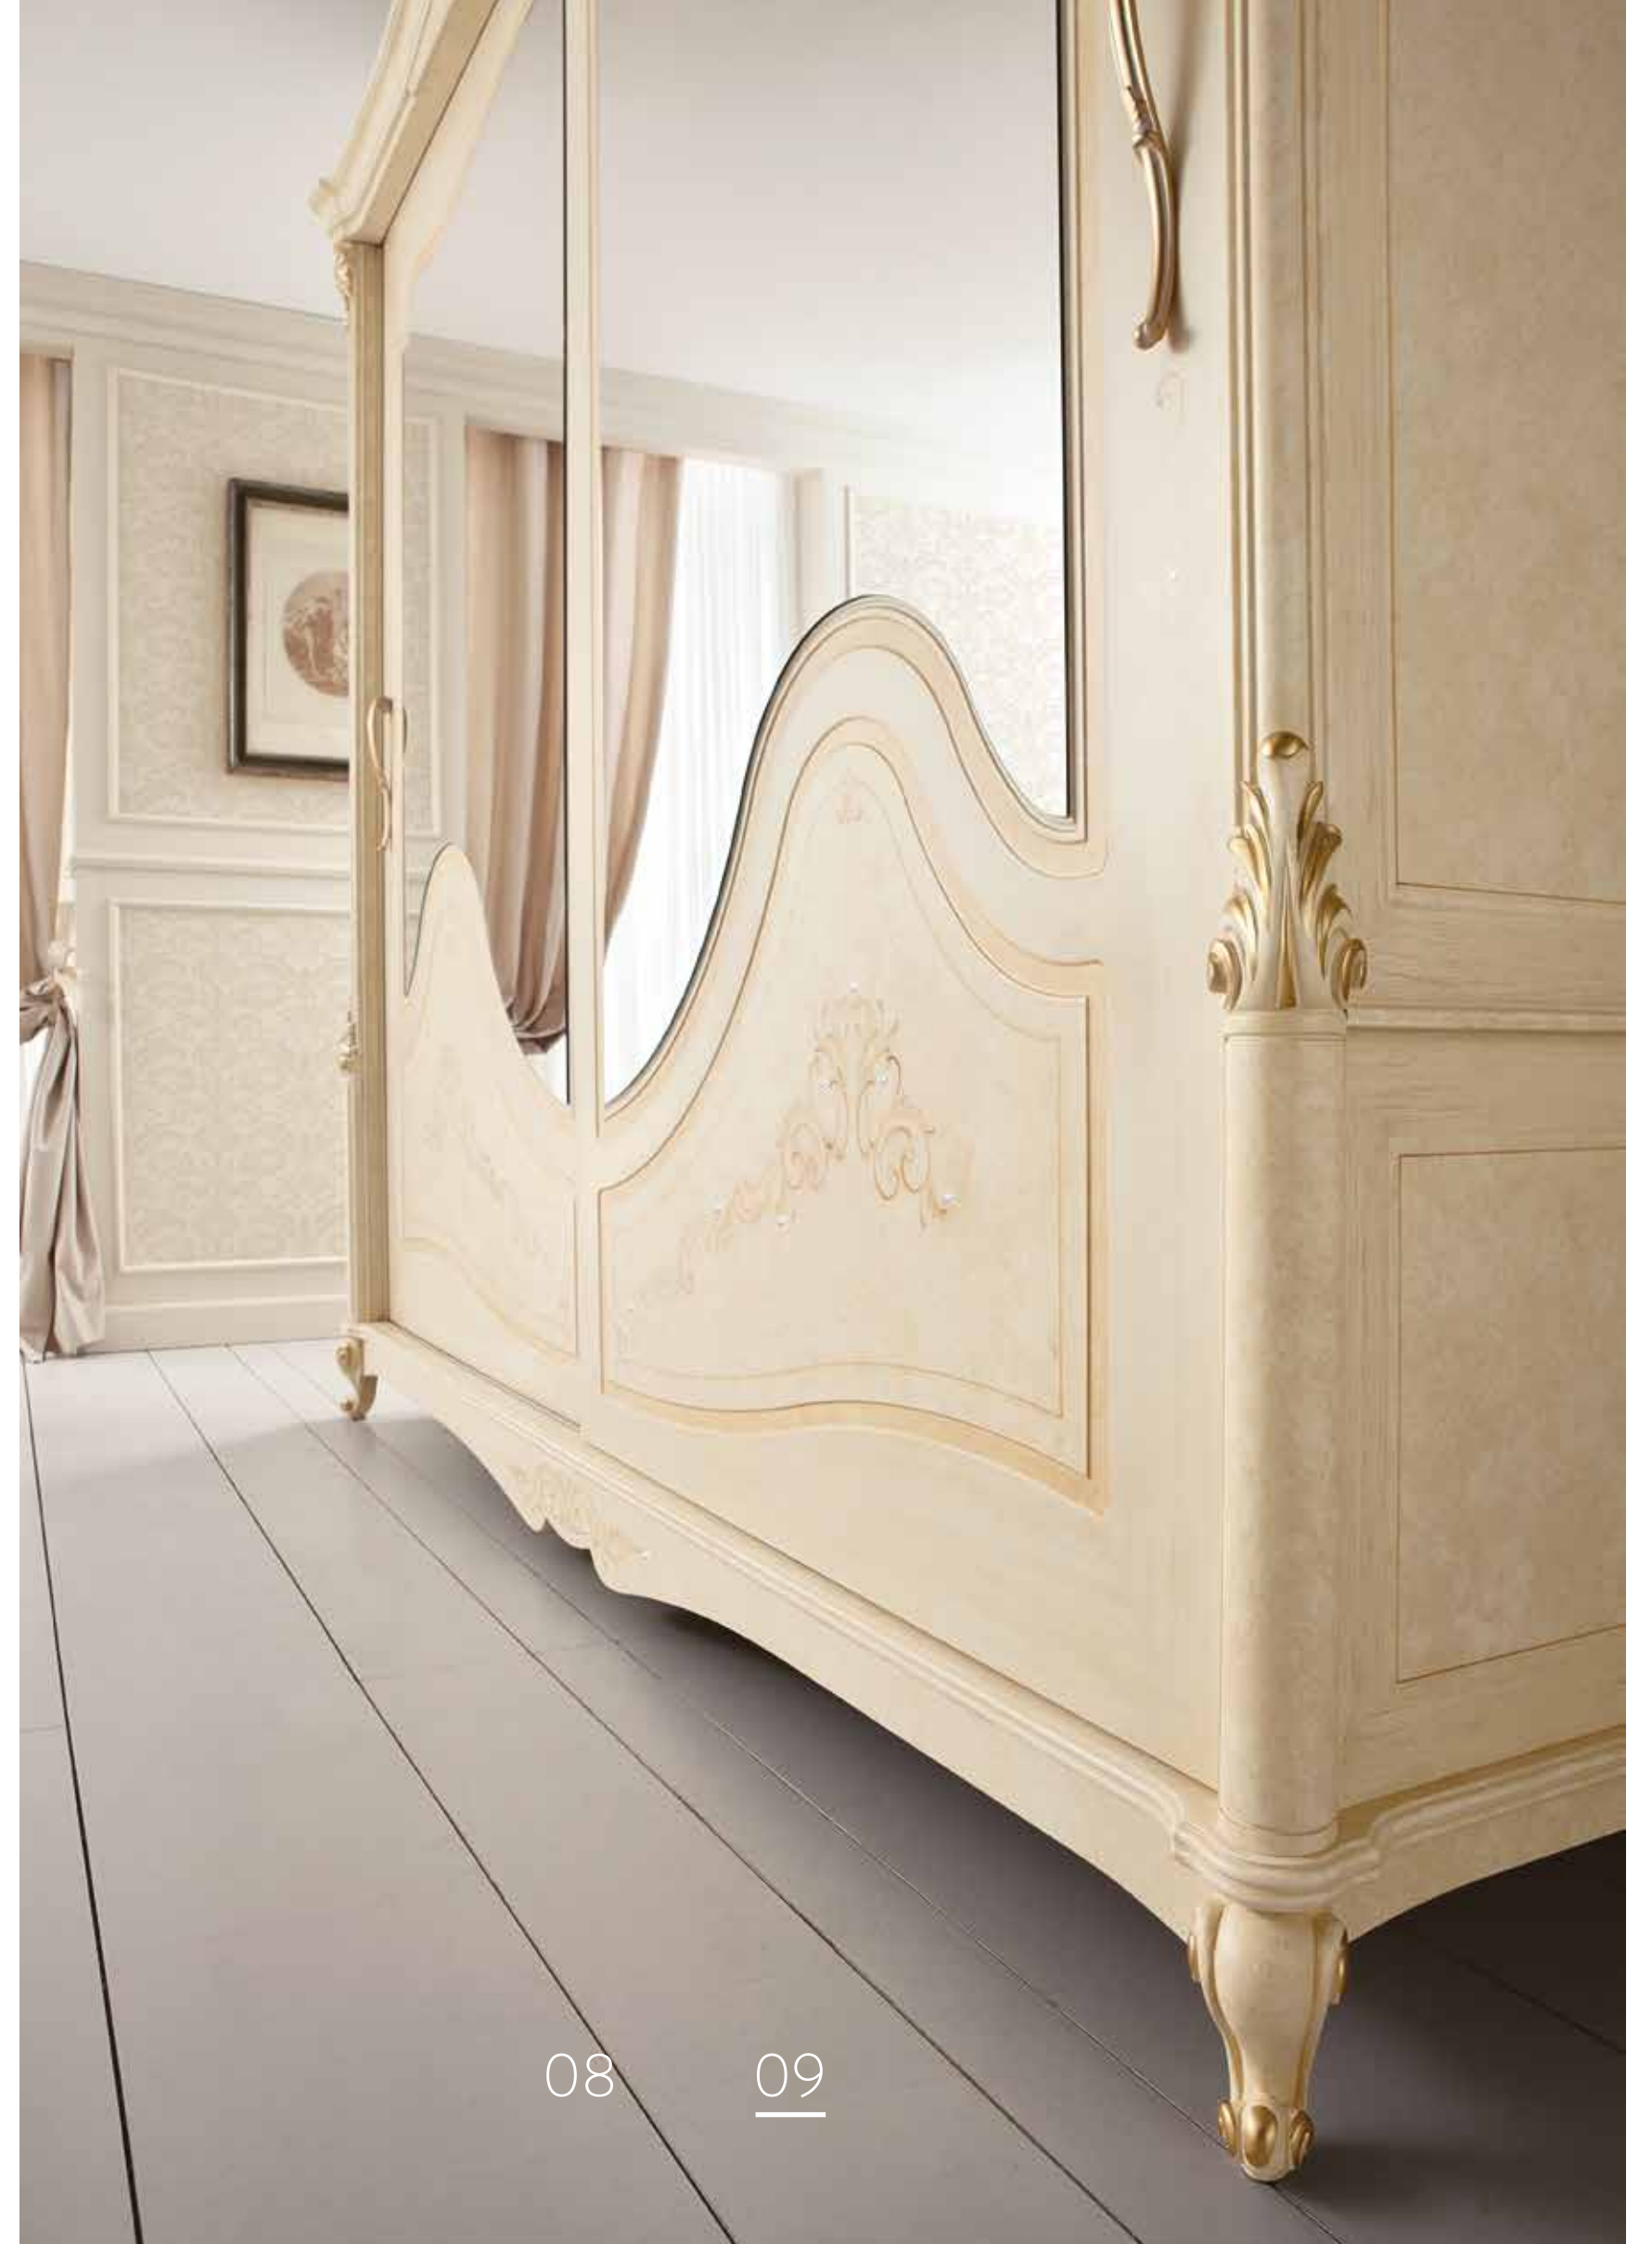

Romantica

LA TESTIERA, LAVORATA AD ARTE
IN FOGLIA ORO, RISCOPRE
TRADIZIONI PERDUTE.

*The headboard, beautifully finished
in gold leaf, rediscovers lost traditions.*