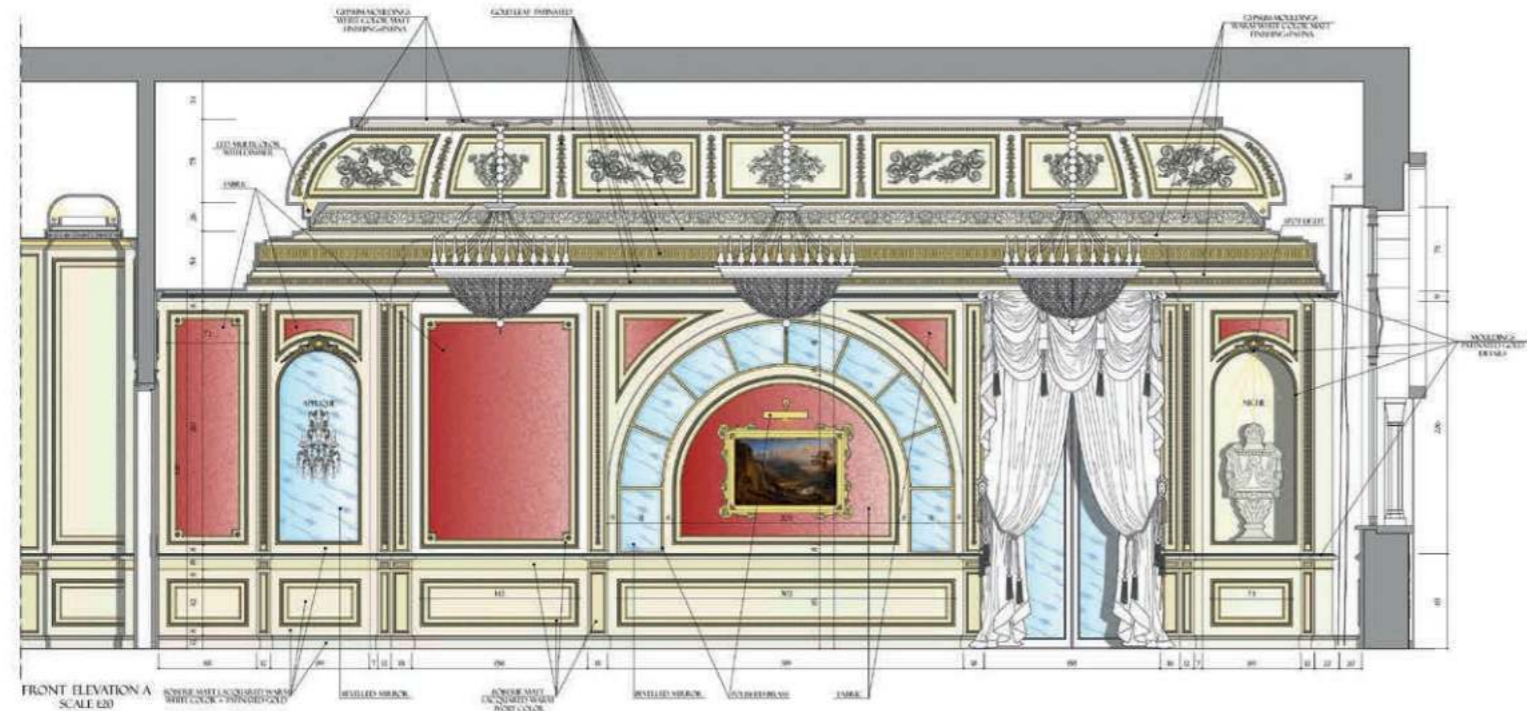

PRIVATE VILLA PROJECT
GROUND FLOOR - MAIN MAJILIS
FLOOR PLAN DESIGN + ELEVATIONS