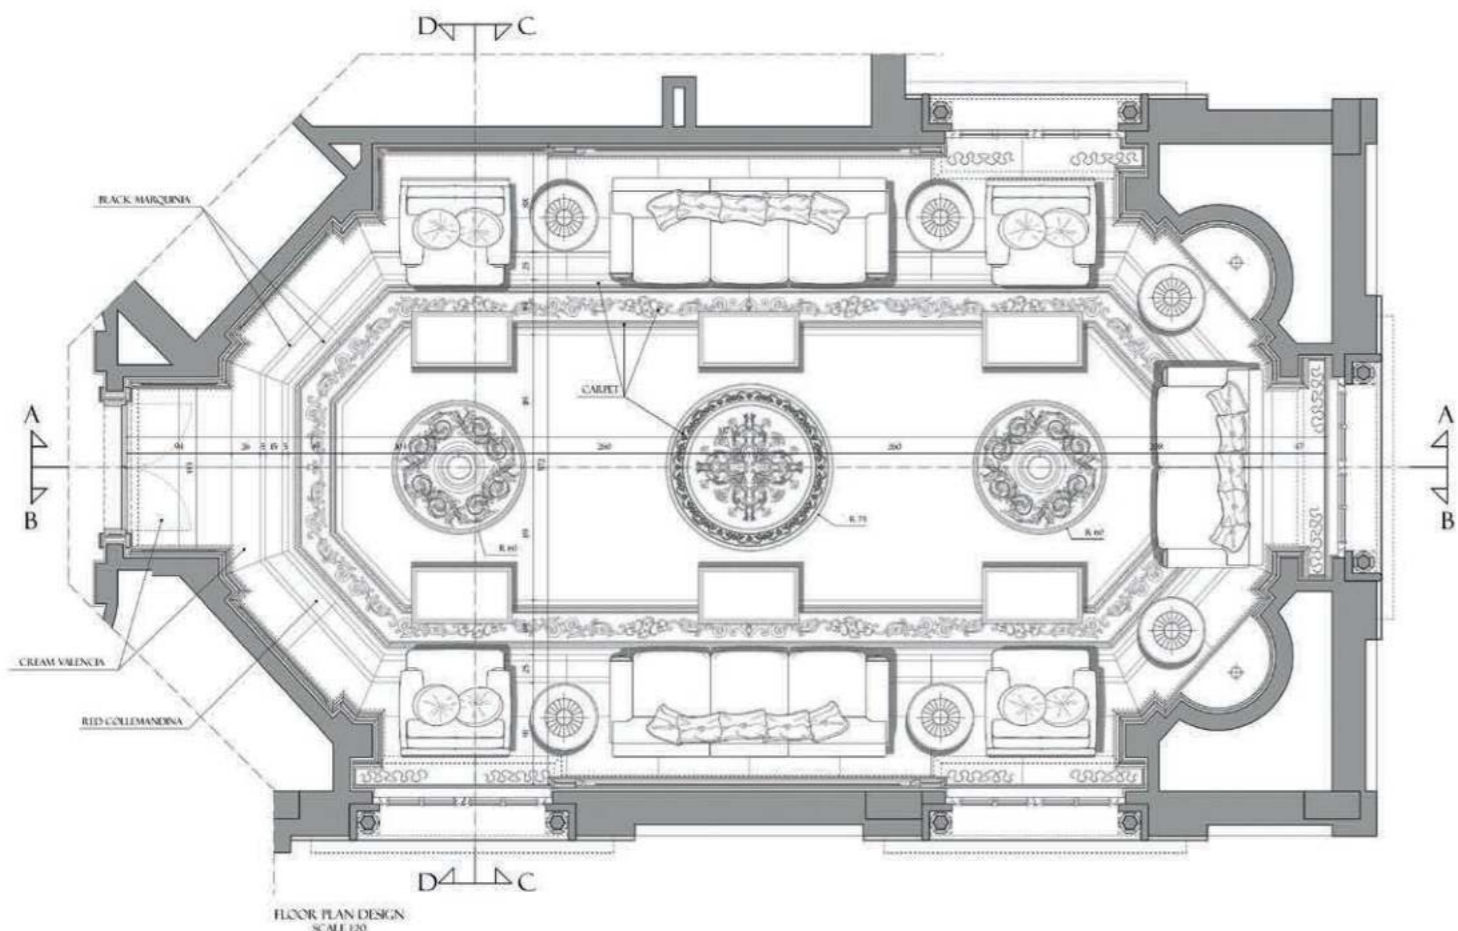

PRIVATE VILLA PROJECT
GROUND FLOOR - MAIN MAJILIS
FLOOR PLAN DESIGN + ELEVATIONS