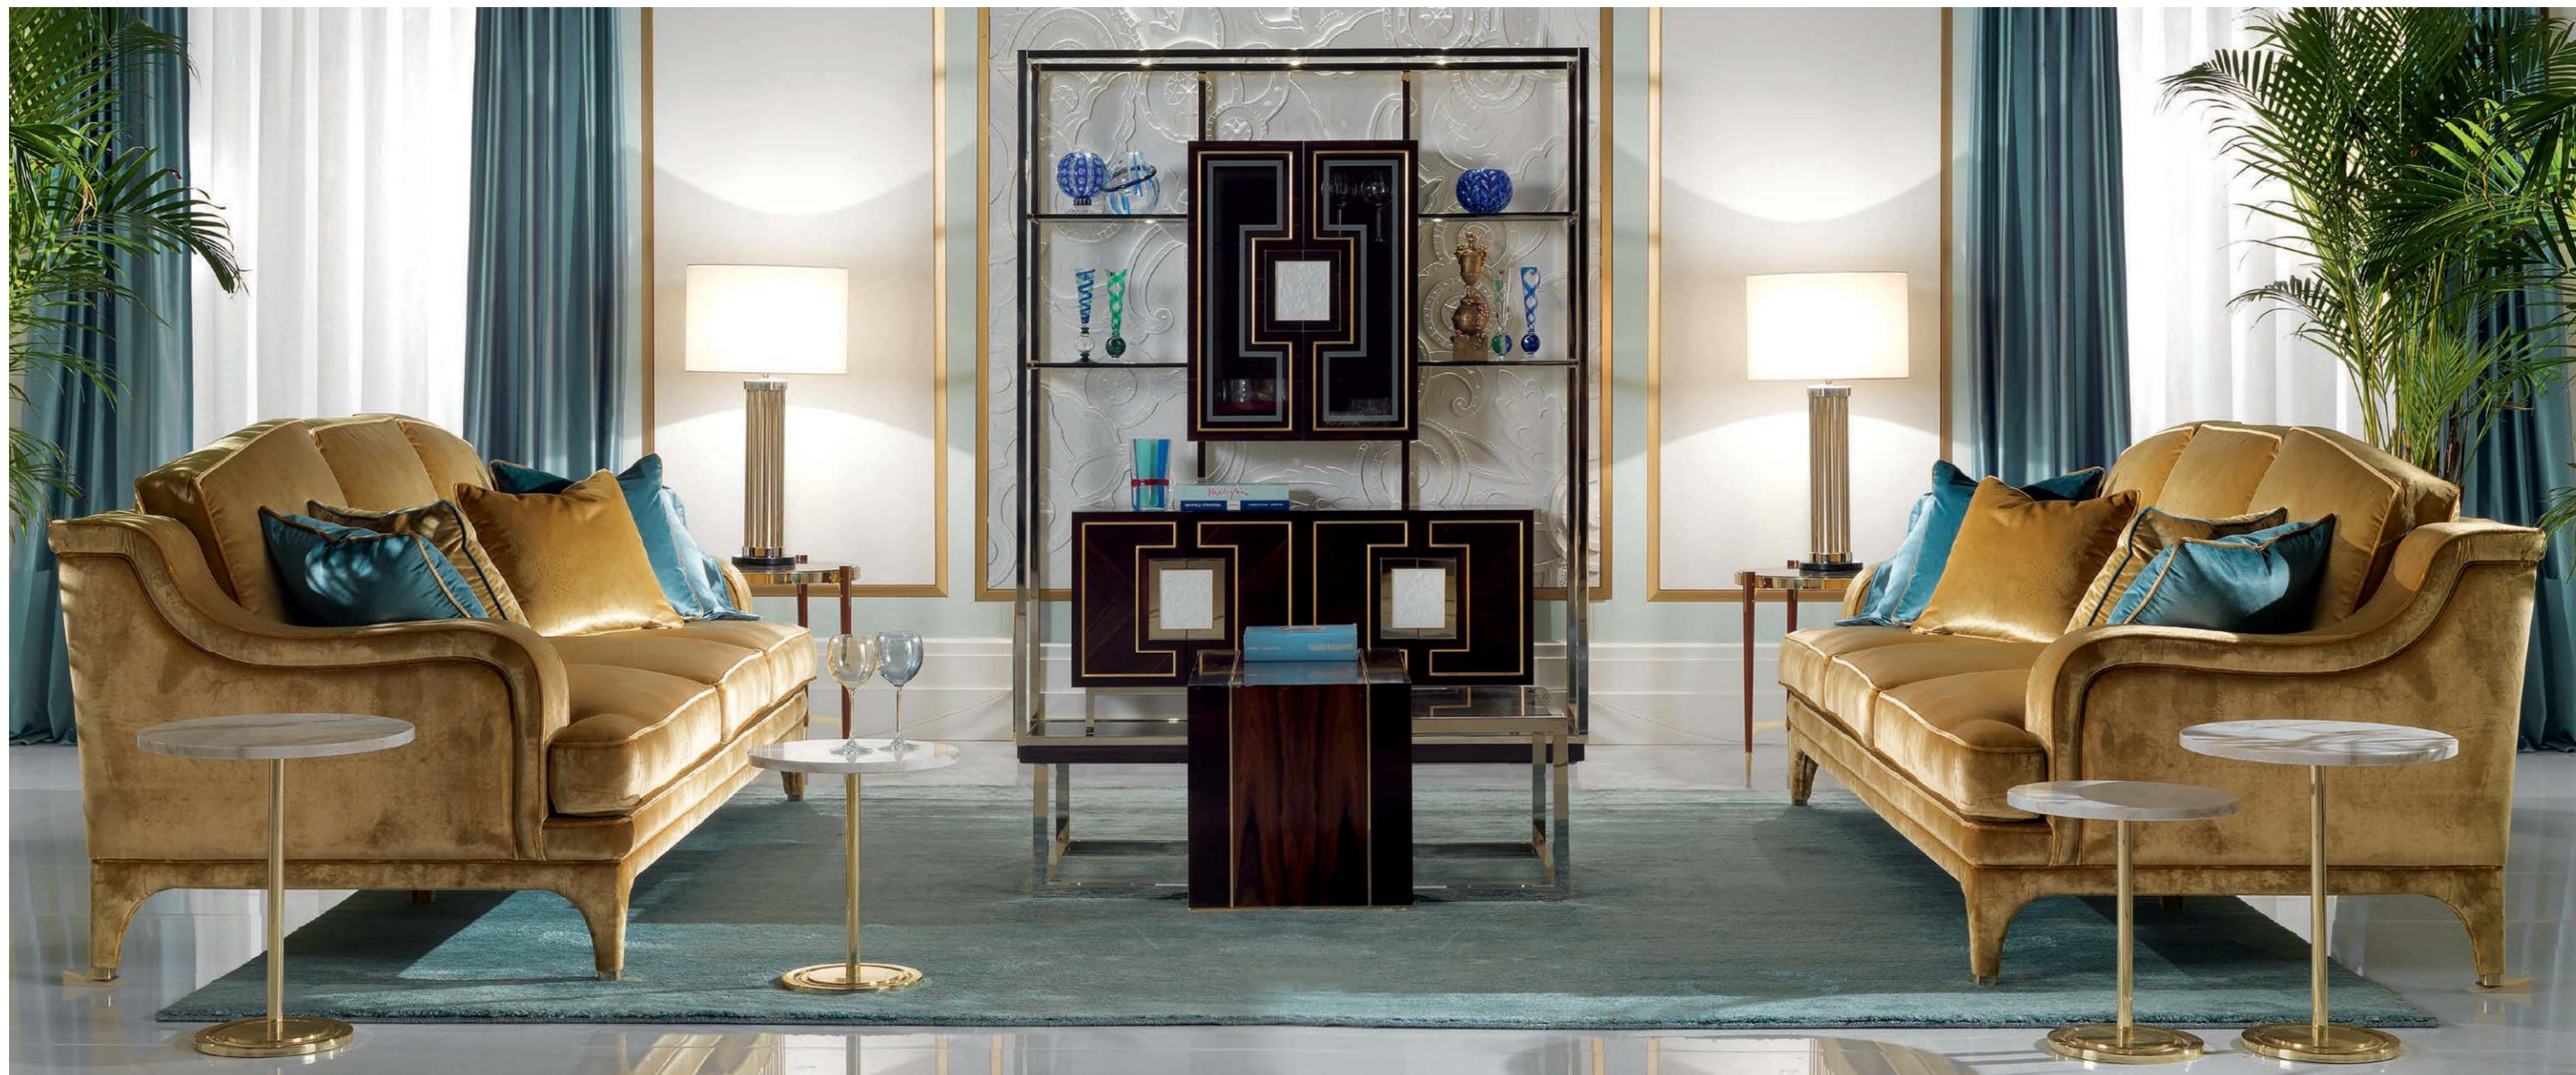

NORMAN

Divano / Sofa: 3 posti / 3 seats
cm. 245 x 105 x h. 97
Tessuto / Fabric:
art. 3140/02 velluto dorato / golden velvet
art. 2090/703 velluto a contrasto / contrasting velvet

B/5092

Vetrina in ebano con struttura in ottone, mensole in vetro e maniglie in vetro satinato, inciso e cesellato
Showcase in ebony with brass frame, glass shelves and handles in frosted, engraved and chiseled glass:
cm. 160 x 45 x h. 201

T157

Set di 3 tavolini centrali composto da 2 tavolini con struttura in ottone e piano in vetro bronzato e da 1 tavolino in ebano, ziricote e ottone
Set of 3 tables composed by 2 tables in brass and bronzed glass top and 1 table in ebony, ziricote and brass
cm. 65 x 65 x h.38 ; cm. 84 x 45 x h.46
cm. 167 x 84 x h. 46 misura suggerita / suggested size

T155/H

Tavolino laterale alto in ottone
Side table tall in brass: cm. Ø 43 x h. 51,5
Marmo / Marble: Calacatta oro MR06

T155/S

Tavolino laterale basso in ottone
Side table small in brass: cm. Ø 37x h. 41,5
Marmo / Marble: Calacatta oro MR06

T156/S

Tavolino laterale con gambe in legno massello di palissandro, ottone e piano in marmo
Side table with legs in solid rosewood, brass and marble top: cm. Ø 57 x h. 56
Marmo / Marble: Black & Gold MR01

L049/T

Lampada da tavolo finitura bagno oro 24 Kt con base in marmo Nero Marquinia
Table lamp finishing 24 Kts gold bath with Nero Marquinia marble base:
cm. Ø 45 x h. 85

CA011/1

Tappeto / Carpet:
Misura personalizzabile / Customizable size

PANNELLO DECORATIVO A PARETE

DECORATIVE WALL PANELING
Personalizzabile / Customizable