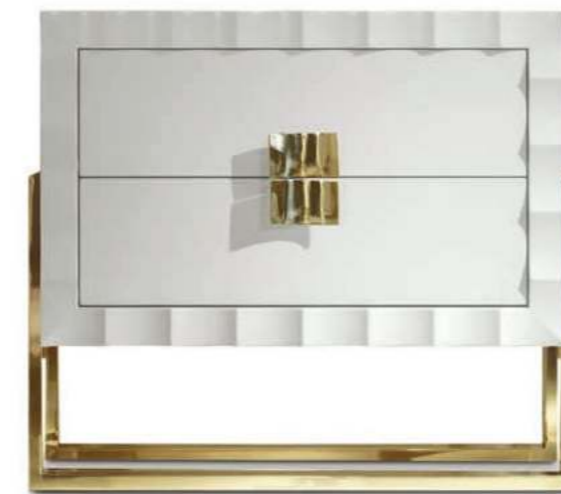

ECLIPSE

Letto con ricamo / *Bed with embroidery:*
cm. 208 x 240 x h. 92
Rete / *Bed base:* cm. 165 x 195
Materasso / *Mattress:* cm. 165 x 195
Pelle / *Leather:* art. 2163/215
Set coperta e 2 guanciali / *Set of cover and 2 cushions:*
art. 3082/31 coperta e cuscini / *cover and cushions*

W034/CH+W034/NT

W034/CH
Comò con base in ottone / *Chest of drawers with brass base:*
cm. 182,5 x 52 x h. 83
Finitura / *Finishing:* CLAC06
Tessuto per rivestimento mensole / *Fabric for shelves:*
art. 2090/712

W034/NT
Comodino con base in ottone
Night table with brass base: cm. 76 x 42 x h. 65
Finitura / *Finishing:* CLAC06

W034/NT