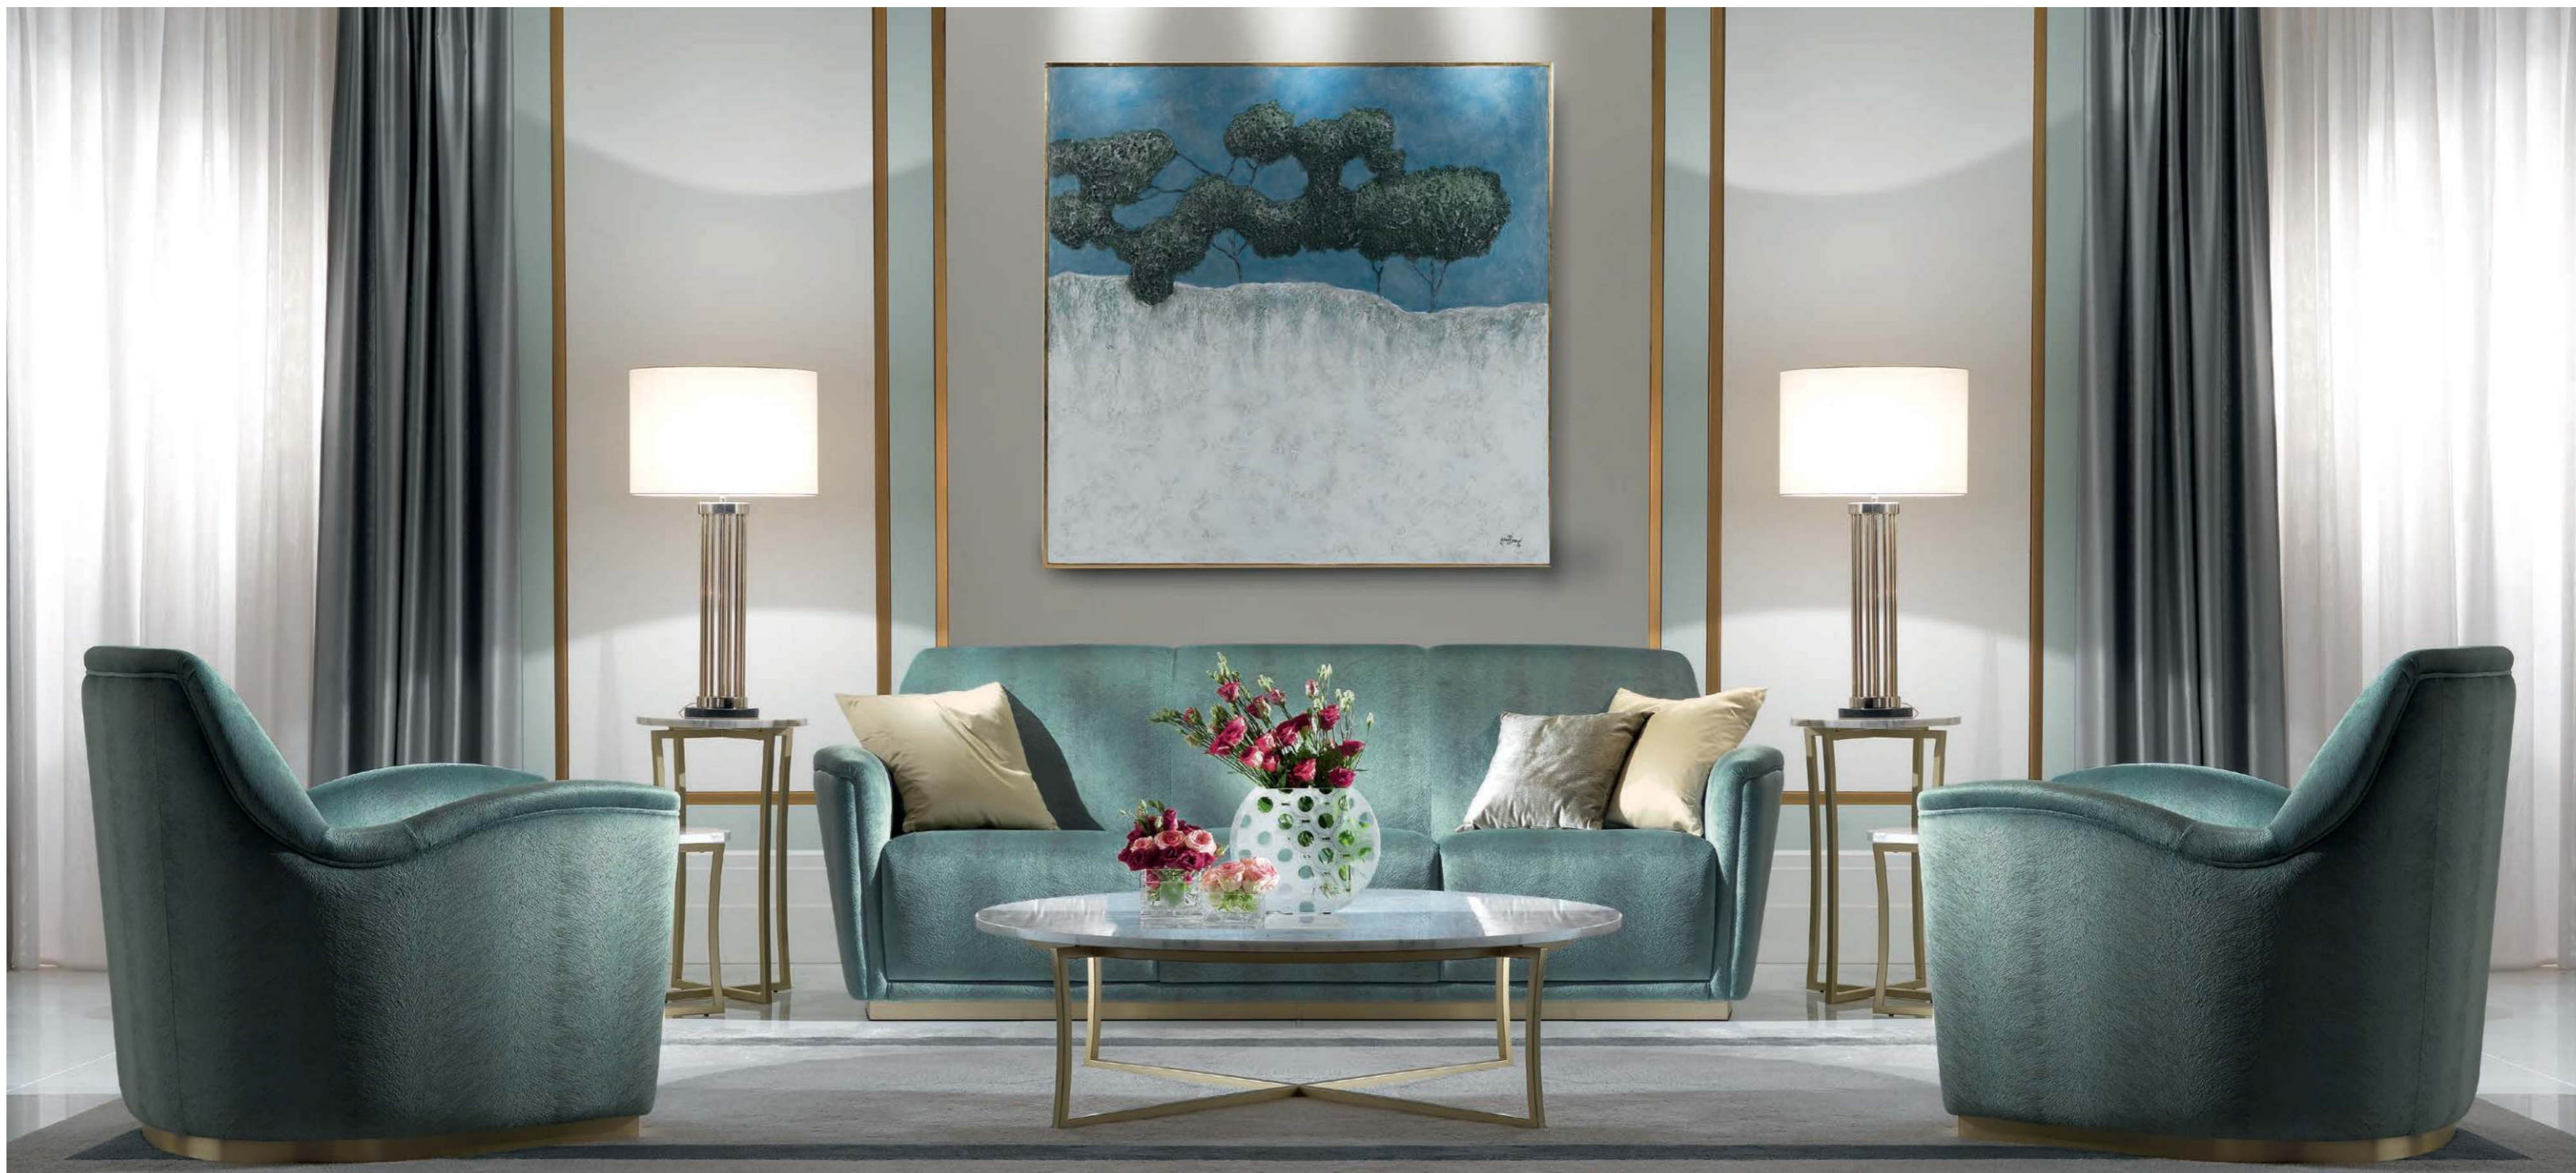

L049/T
Lampada da tavolo finitura bagno oro 24 Kt con base in marmo Nero Marquinia
Table lamp finishing 24 Kts gold bath with Nero Marquinia marble base:
cm. Ø 45 x h. 85

L049/F

L049/T

JACOB
Divano con basamento in ottone satinato
Sofa with base in satin brass:
3 posti / 3 seats - cm 225 x 88 x h. 86