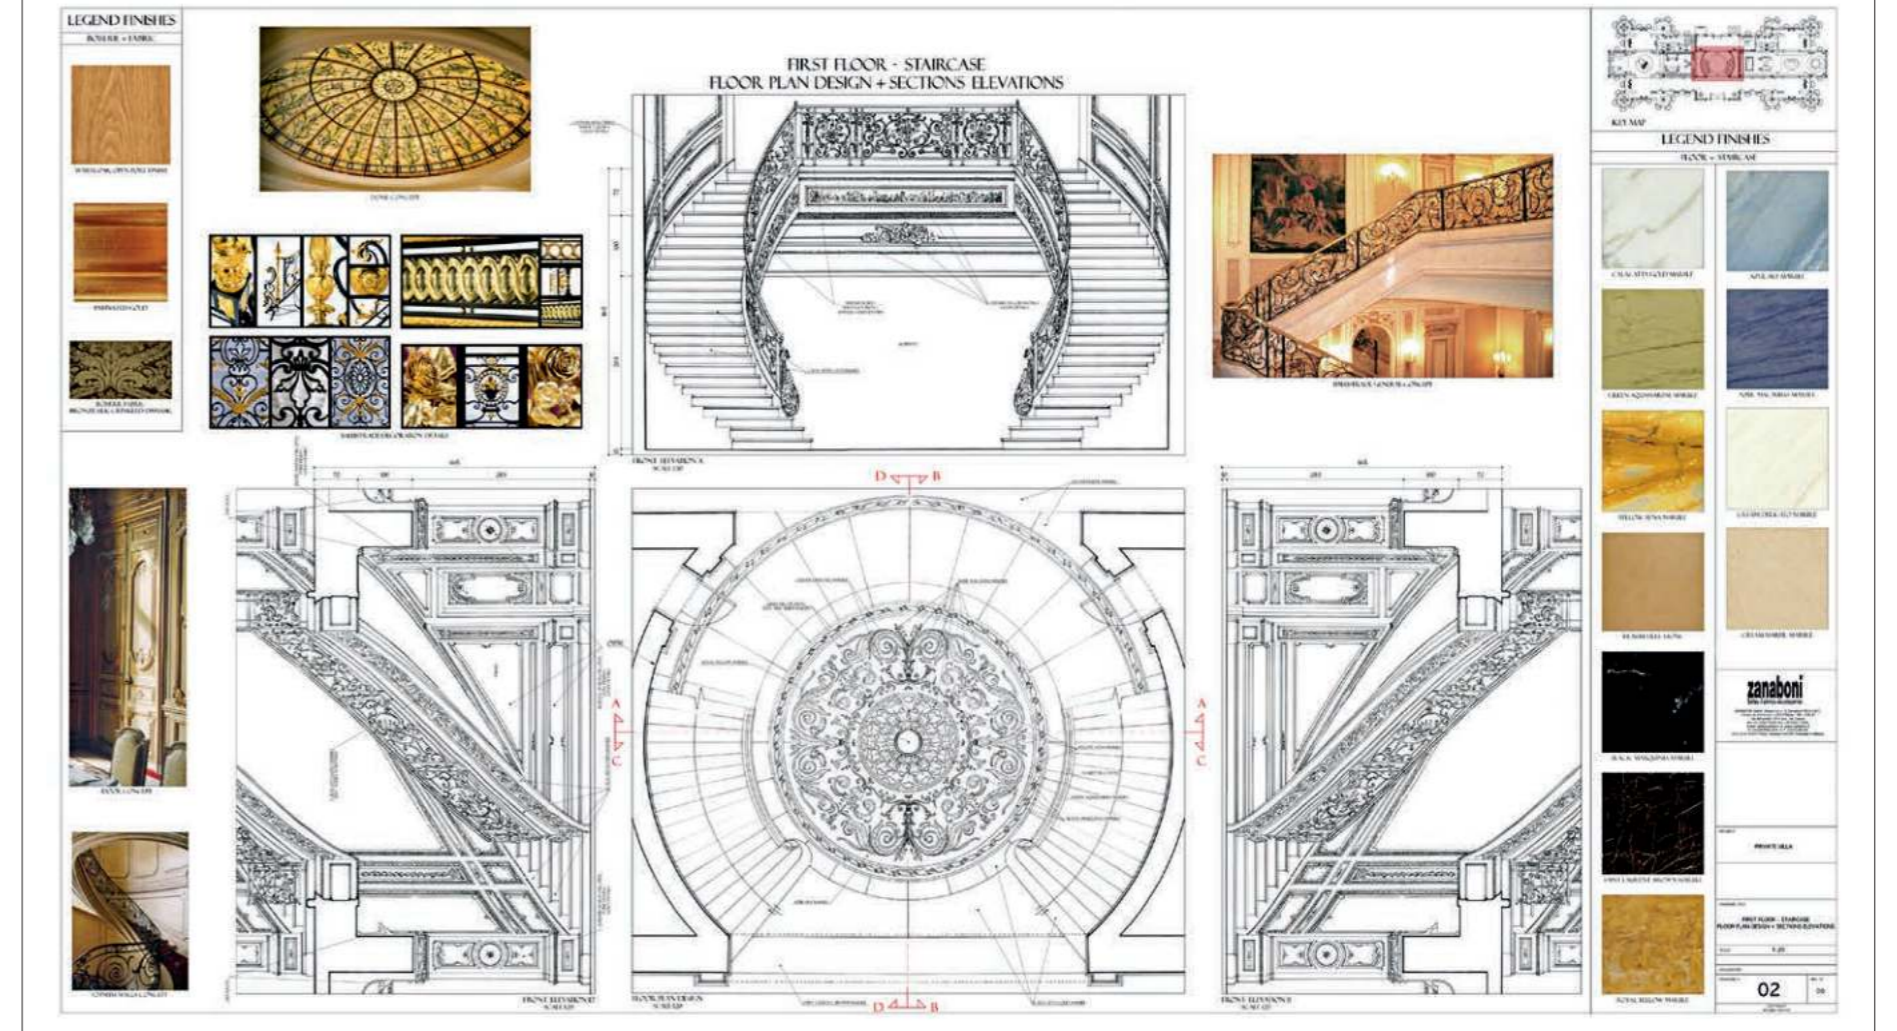

PRIVATE VILLA PROJECT
GROUND FLOOR - MAIN MAJILIS
FLOOR PLAN DESIGN + ELEVATIONS