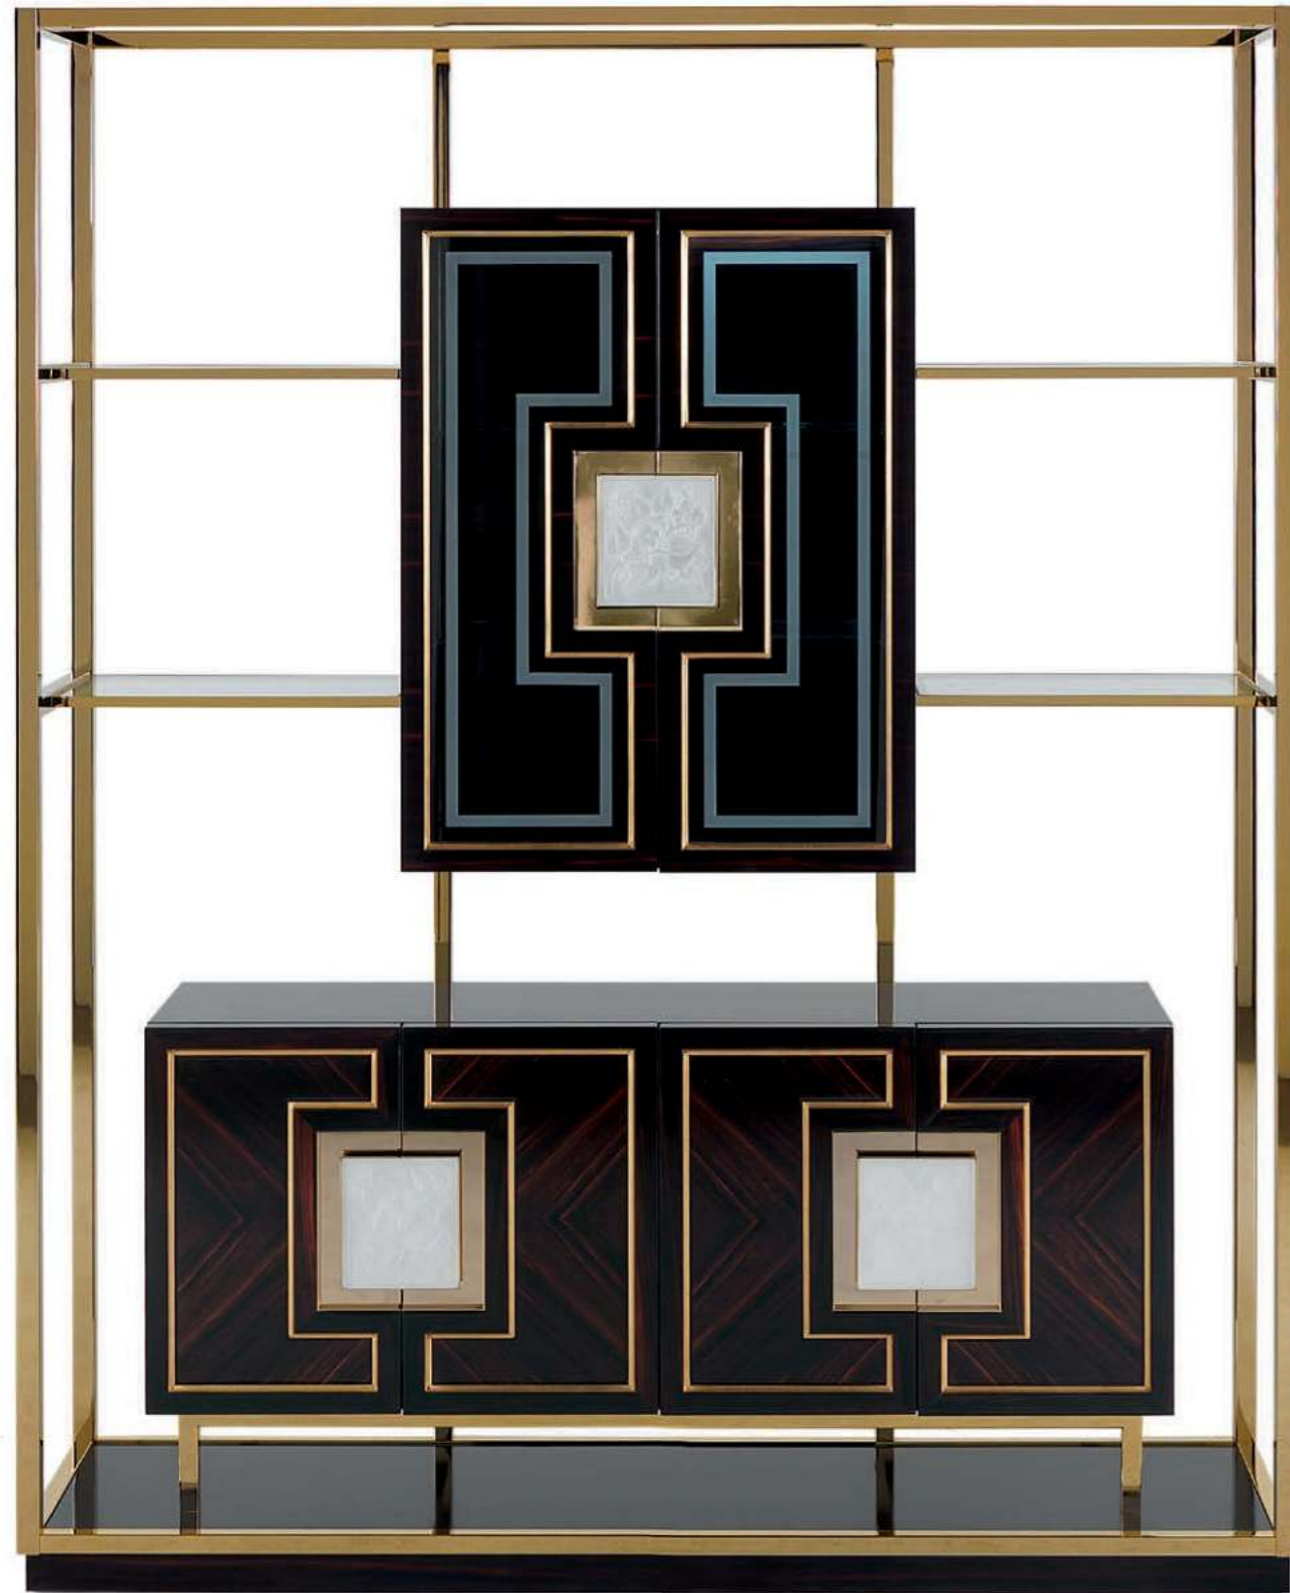

B/5091

B/5091

Credenza in ebano con struttura in ottone, piano in vetro e maniglie in vetro satinato, inciso e cesellato
Sideboard in ebony with brass frame, glass top and handles in frosted, engraved and chiseled glass:
cm. 214 x 57 x h. 89

L047/120

Lampadario finitura bagno oro 24 Kt, 12+6 luci
Chandelier finishing 24 Kts gold bath 12+6 lights:
cm. Ø 120 x h. 98

QU-03

Quadro dipinto a mano / *Handmade painting:*
cm. 102 x 102

B/5092

Vetrina in ebano con struttura in ottone,
mensole in vetro e maniglie
in vetro satinato, inciso e cesellato
*Showcase in ebony with brass frame,
glass shelves and handles in frosted,
engraved and chiseled glass:*
cm. 160 x 45 x h. 201

A/300-MR+B/5091

A/300-MR
Specchiera in ebano, ottone,
specchio bronzato e specchio argentato
*Mirror in ebony, brass,
bronzed mirror and silver mirror:*
cm. 140 x 80

B/5091
Credenza in ebano con struttura
in ottone, piano in vetro e maniglie
in vetro satinato, inciso e cesellato
*Sideboard in ebony with brass frame,
glass top and handles in frosted,
engraved and chiseled glass:*
cm. 214 x 57 x h. 89