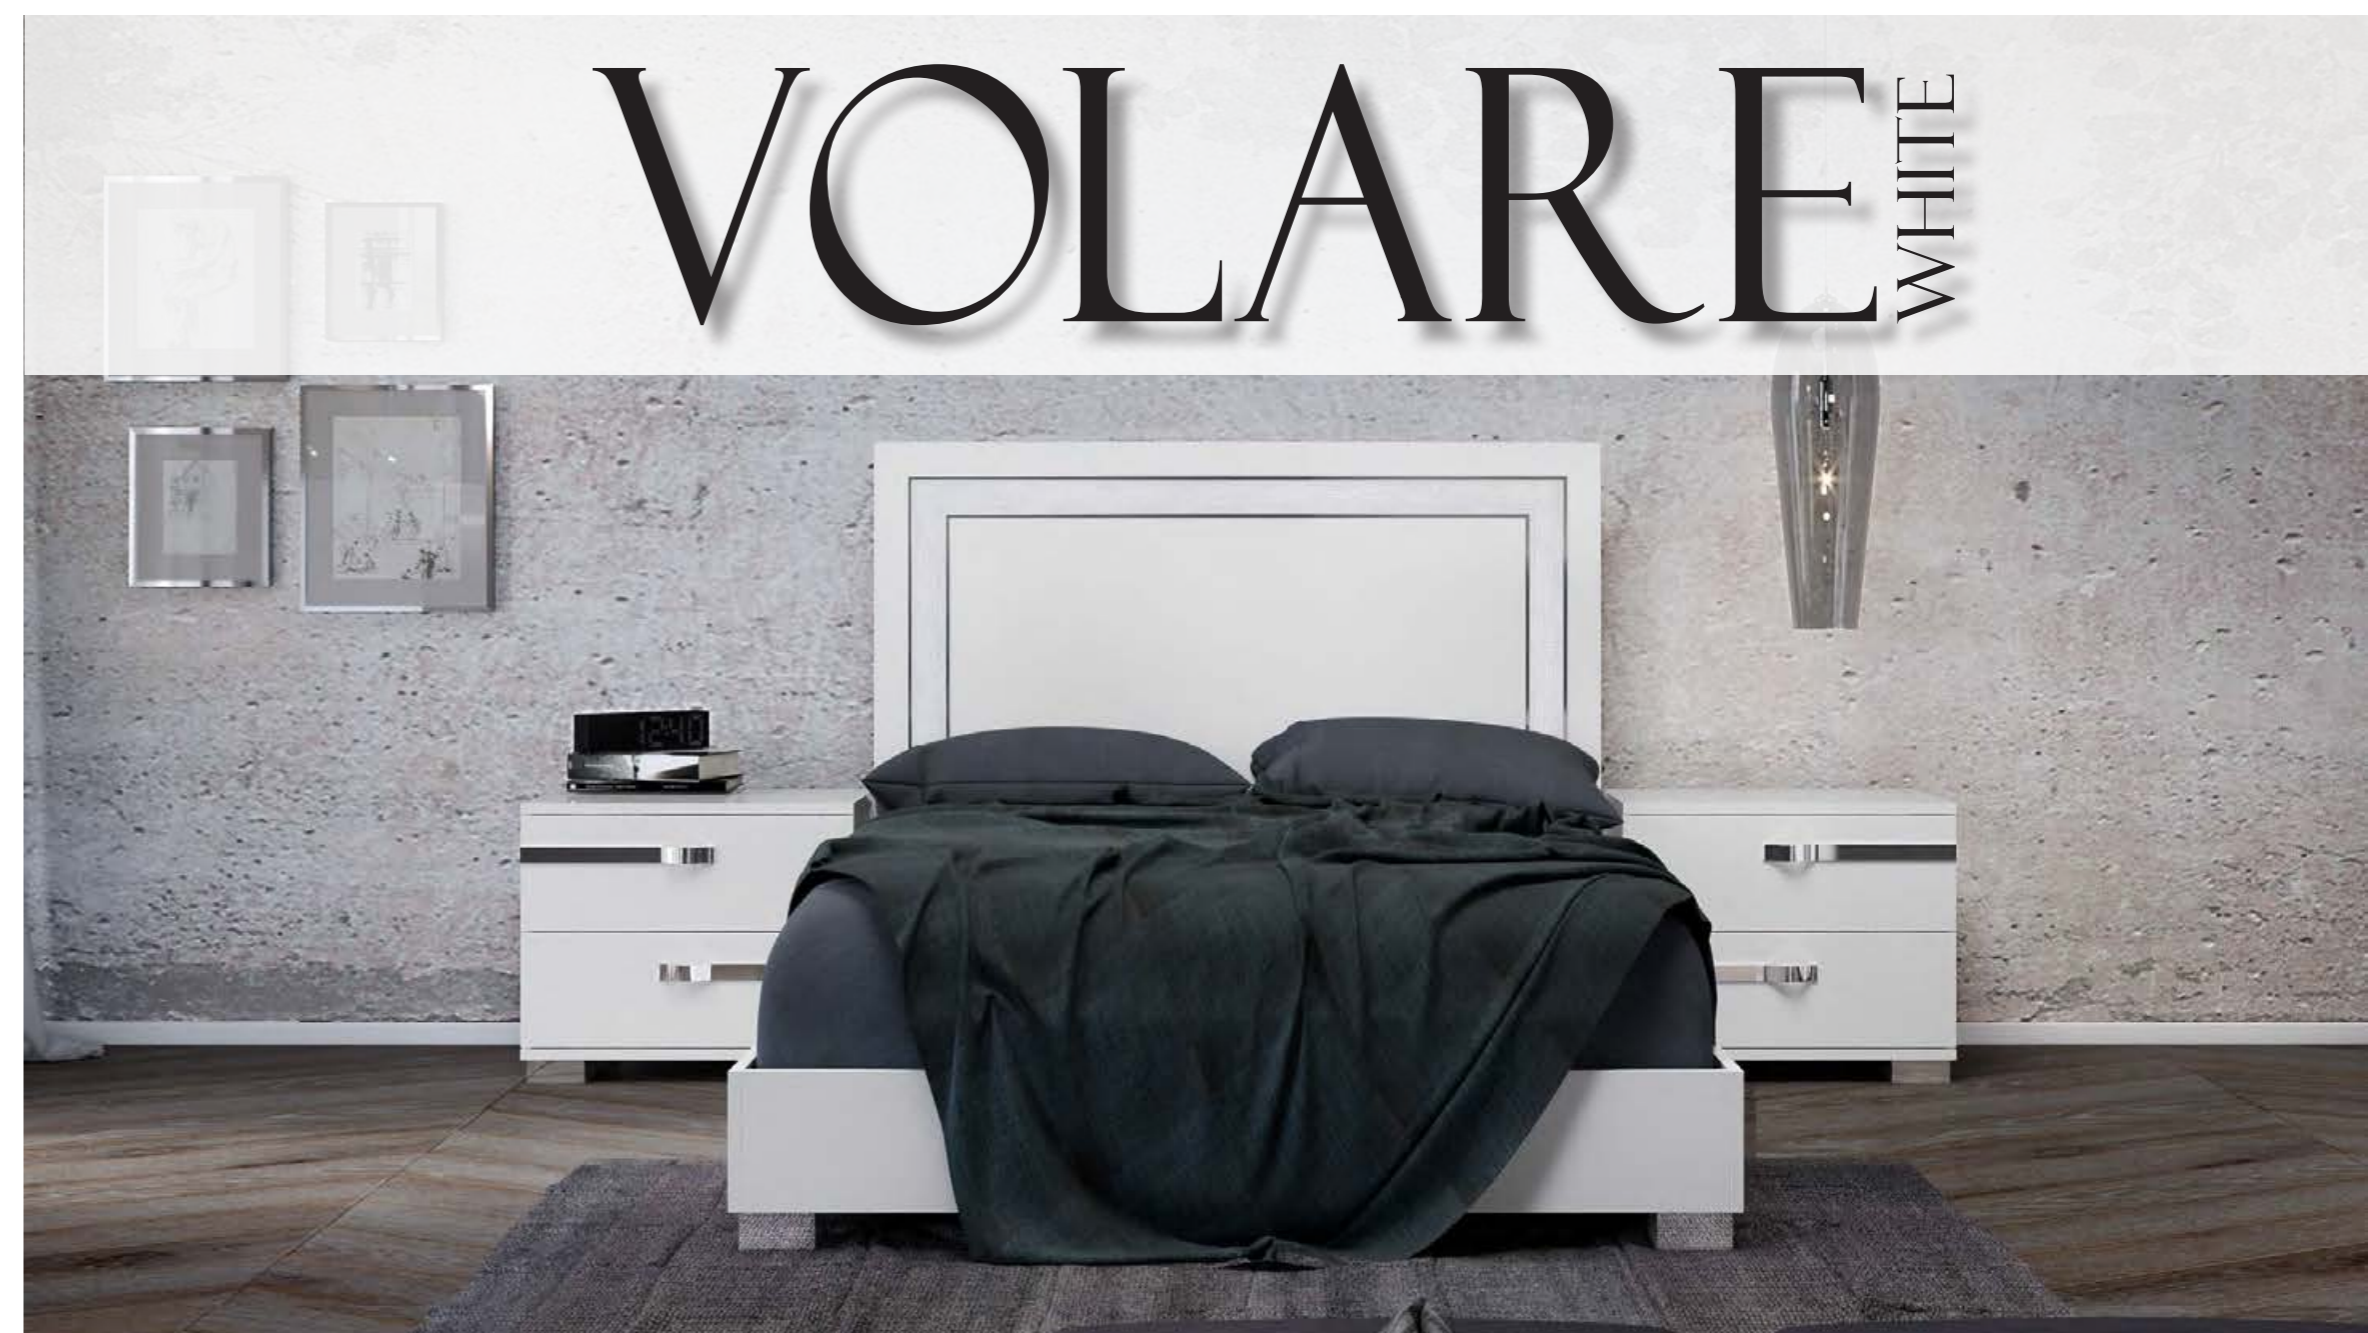

NIGHT COLLECTION

DREAM
VOLARE
SARAH

Milano
ITALIAN FURNITURE

DREAM

ROMBUS HEADBOARD

GEO HEADBOARD

SARAH

HEADBOARD DETAILS