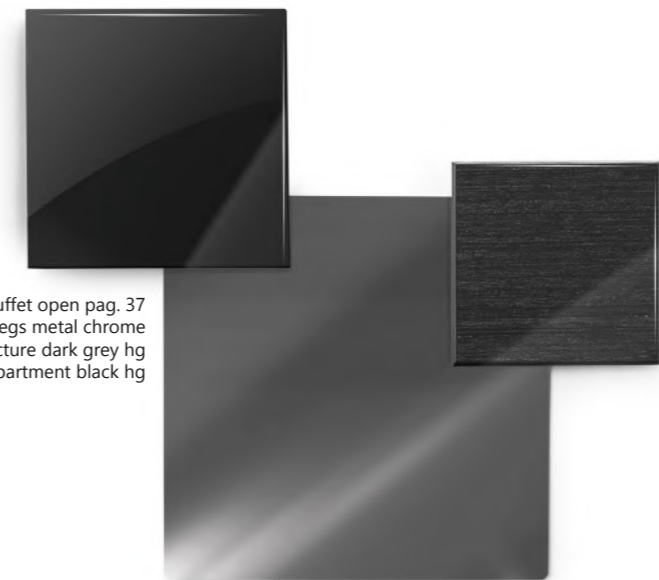

Era buffet open pag. 37
legs metal chrome
doors and structure dark grey hg
open compartment black hg