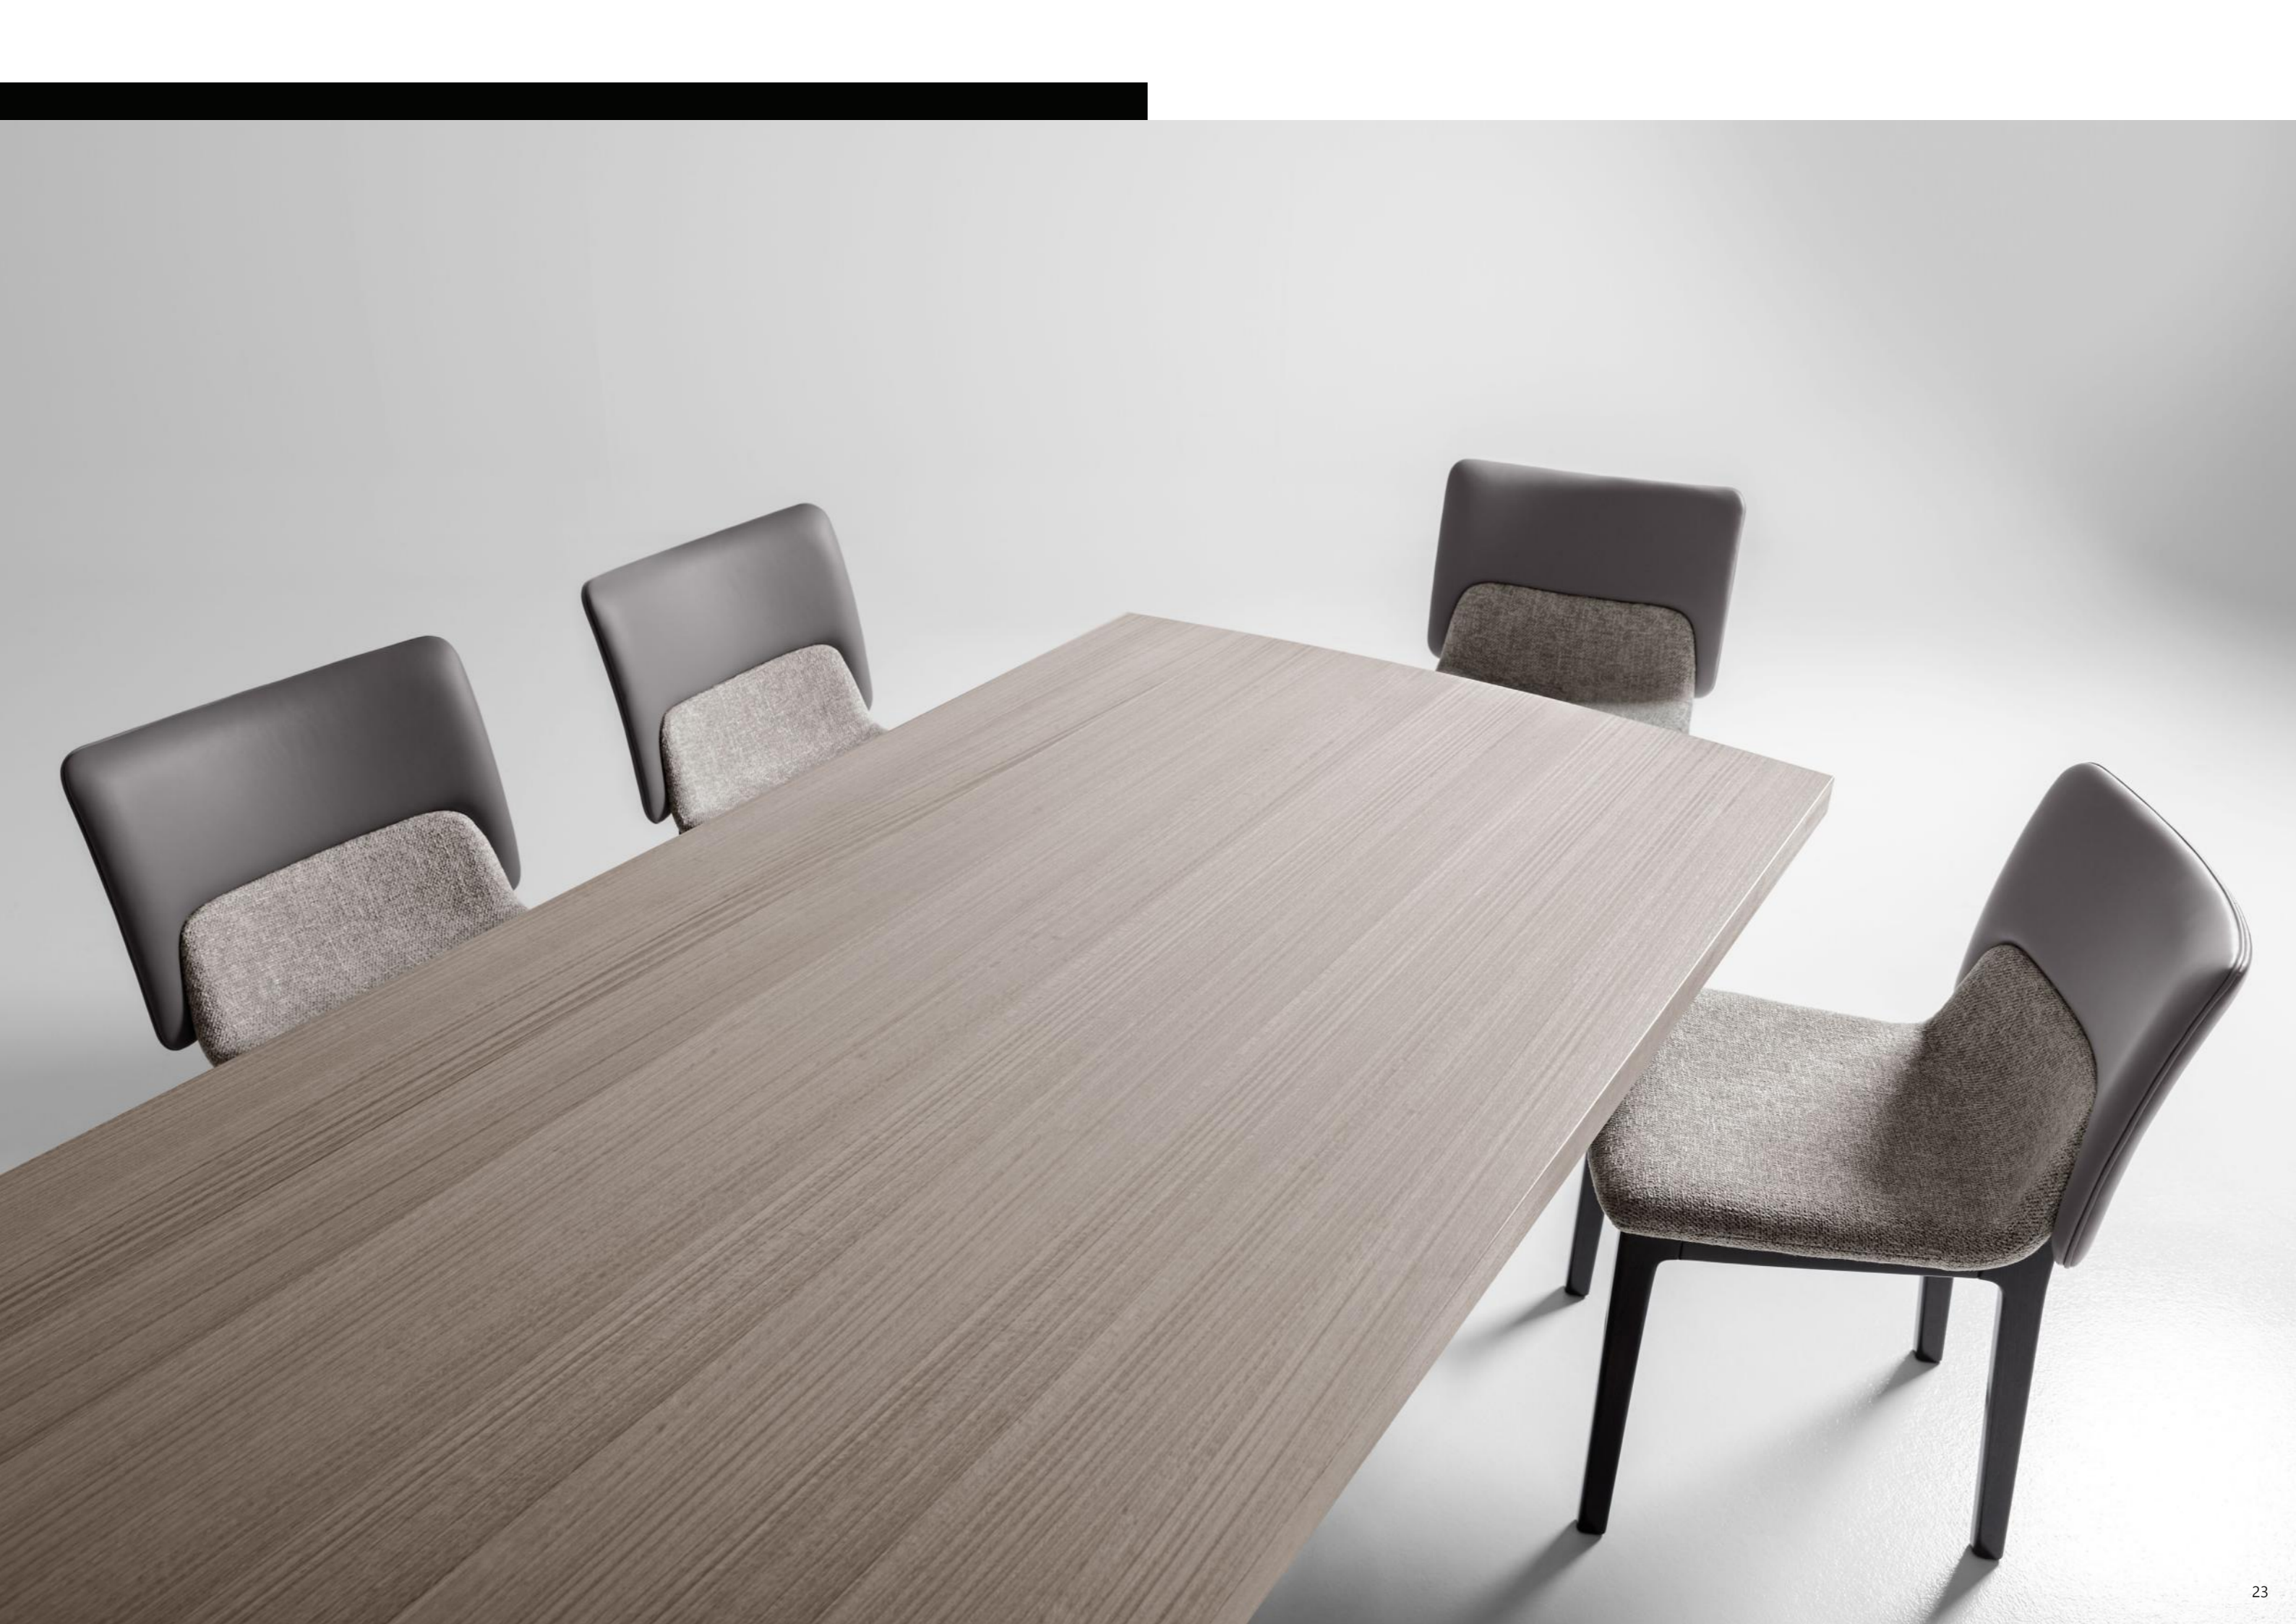

Lines oval table pag. 8
top marble black marquinia
base metal black + crystal black

Nora chair

A distinctive chair with an upholstered section padded to mid-back level, and a wrap-around backrest above, with a shell wider than the chair seat. The seat is mounted on a wooden base with softly rounded corners.
A seat available in multiple combinations that make it fit different room styles perfectly.