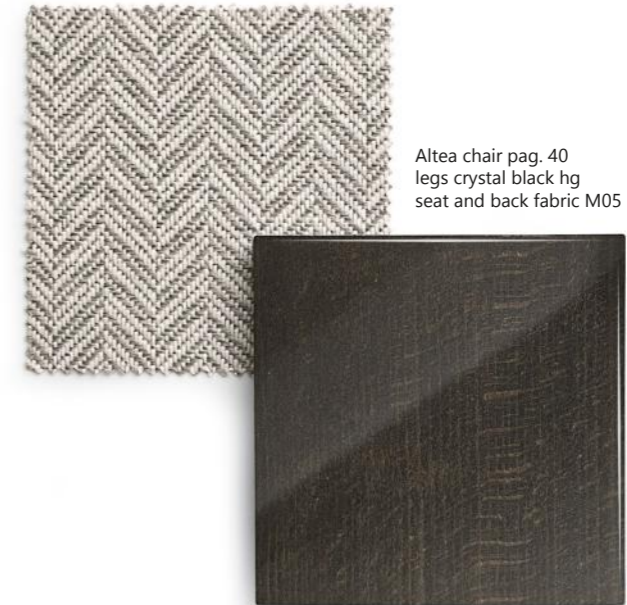

Bend table

Bend table

A modern, elegant table with striking geometric design detail. Metal parallelograms with rounded corners create slender bands of various widths that support the table top. Three legs on one side and two on the other evoke a sensation of movement and make the whole table design even more original. A thick wooden top adds extra character. A dynamic, strikingly stylish table.

Bend table

Bend table pag. 26
base metal chrome
top eucalyptus hg

Bend table pag. 32
base silk hg
top texture matt

Tavolo Bend pag. 30
base metal black + copper hg
top dark grey hg

Tavolo Bend pag. 36
base metal black + metal chrome
top dark grey hg

Altea chair

A curvy high-back chair which exudes timeless elegance.
The softly padded chair seat and backrest are mounted on a modern tubular metal base, partly clad in a shaped wooden cover.
The elegance and excellence of the craftsmanship combine with the harmonious overall chair design to give it an appearance of solidity and comfort.

Altea chair pag. 41
legs sand hg
seat and back fabric L52

Altea chair pag. 40
legs crystal black hg
seat and back fabric M05

Altea chair

Altea chair pag. 42
legs zulu hg
seat and back velvet G64

Era buffet