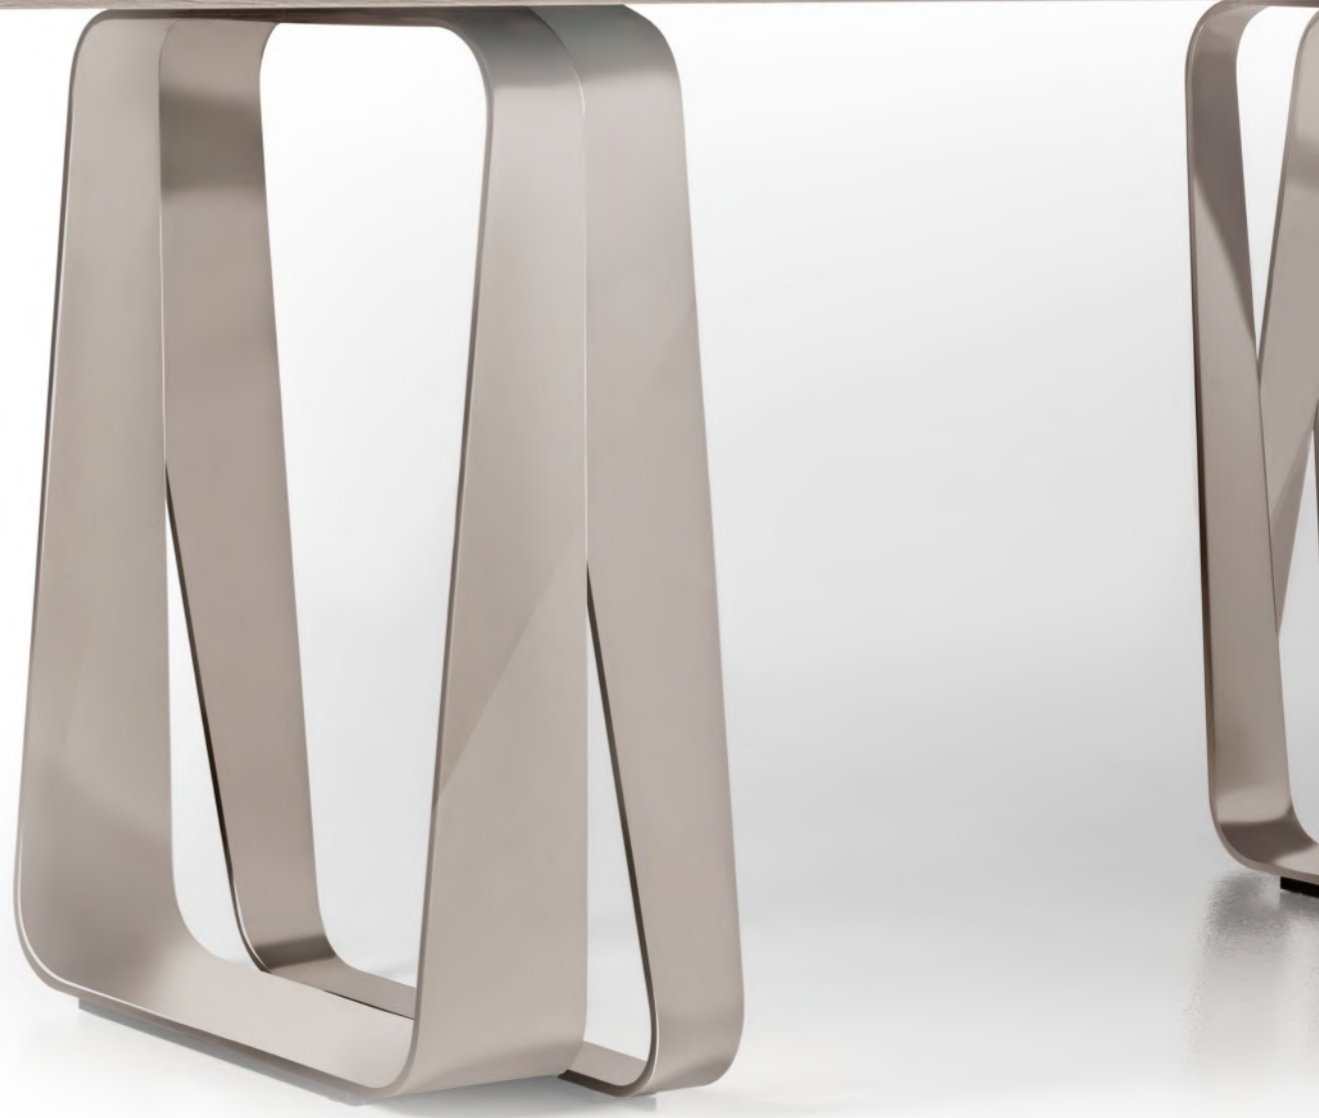

The legs consist of two visually light trestles, each created using two wooden rods separated by a metal tube that supports the top. A perfect mechanism where every element slots in perfectly, without visible screws. A work of engineering patented by the company.

Lines oval table pag. 8
top marble black marquinia
base metal black + crystal black

Nora chair

A distinctive chair with an upholstered section padded to mid-back level, and a wrap-around backrest above, with a shell wider than the chair seat. The seat is mounted on a wooden base with softly rounded corners.
A seat available in multiple combinations that make it fit different room styles perfectly.

Bend table

Bend table

A modern, elegant table with striking geometric design detail. Metal parallelograms with rounded corners create slender bands of various widths that support the table top. Three legs on one side and two on the other evoke a sensation of movement and make the whole table design even more original. A thick wooden top adds extra character. A dynamic, strikingly stylish table.

Altea chair

A curvy high-back chair which exudes timeless elegance.
The softly padded chair seat and backrest are mounted on a modern tubular metal base, partly clad in a shaped wooden cover.
The elegance and excellence of the craftsmanship combine with the harmonious overall chair design to give it an appearance of solidity and comfort.