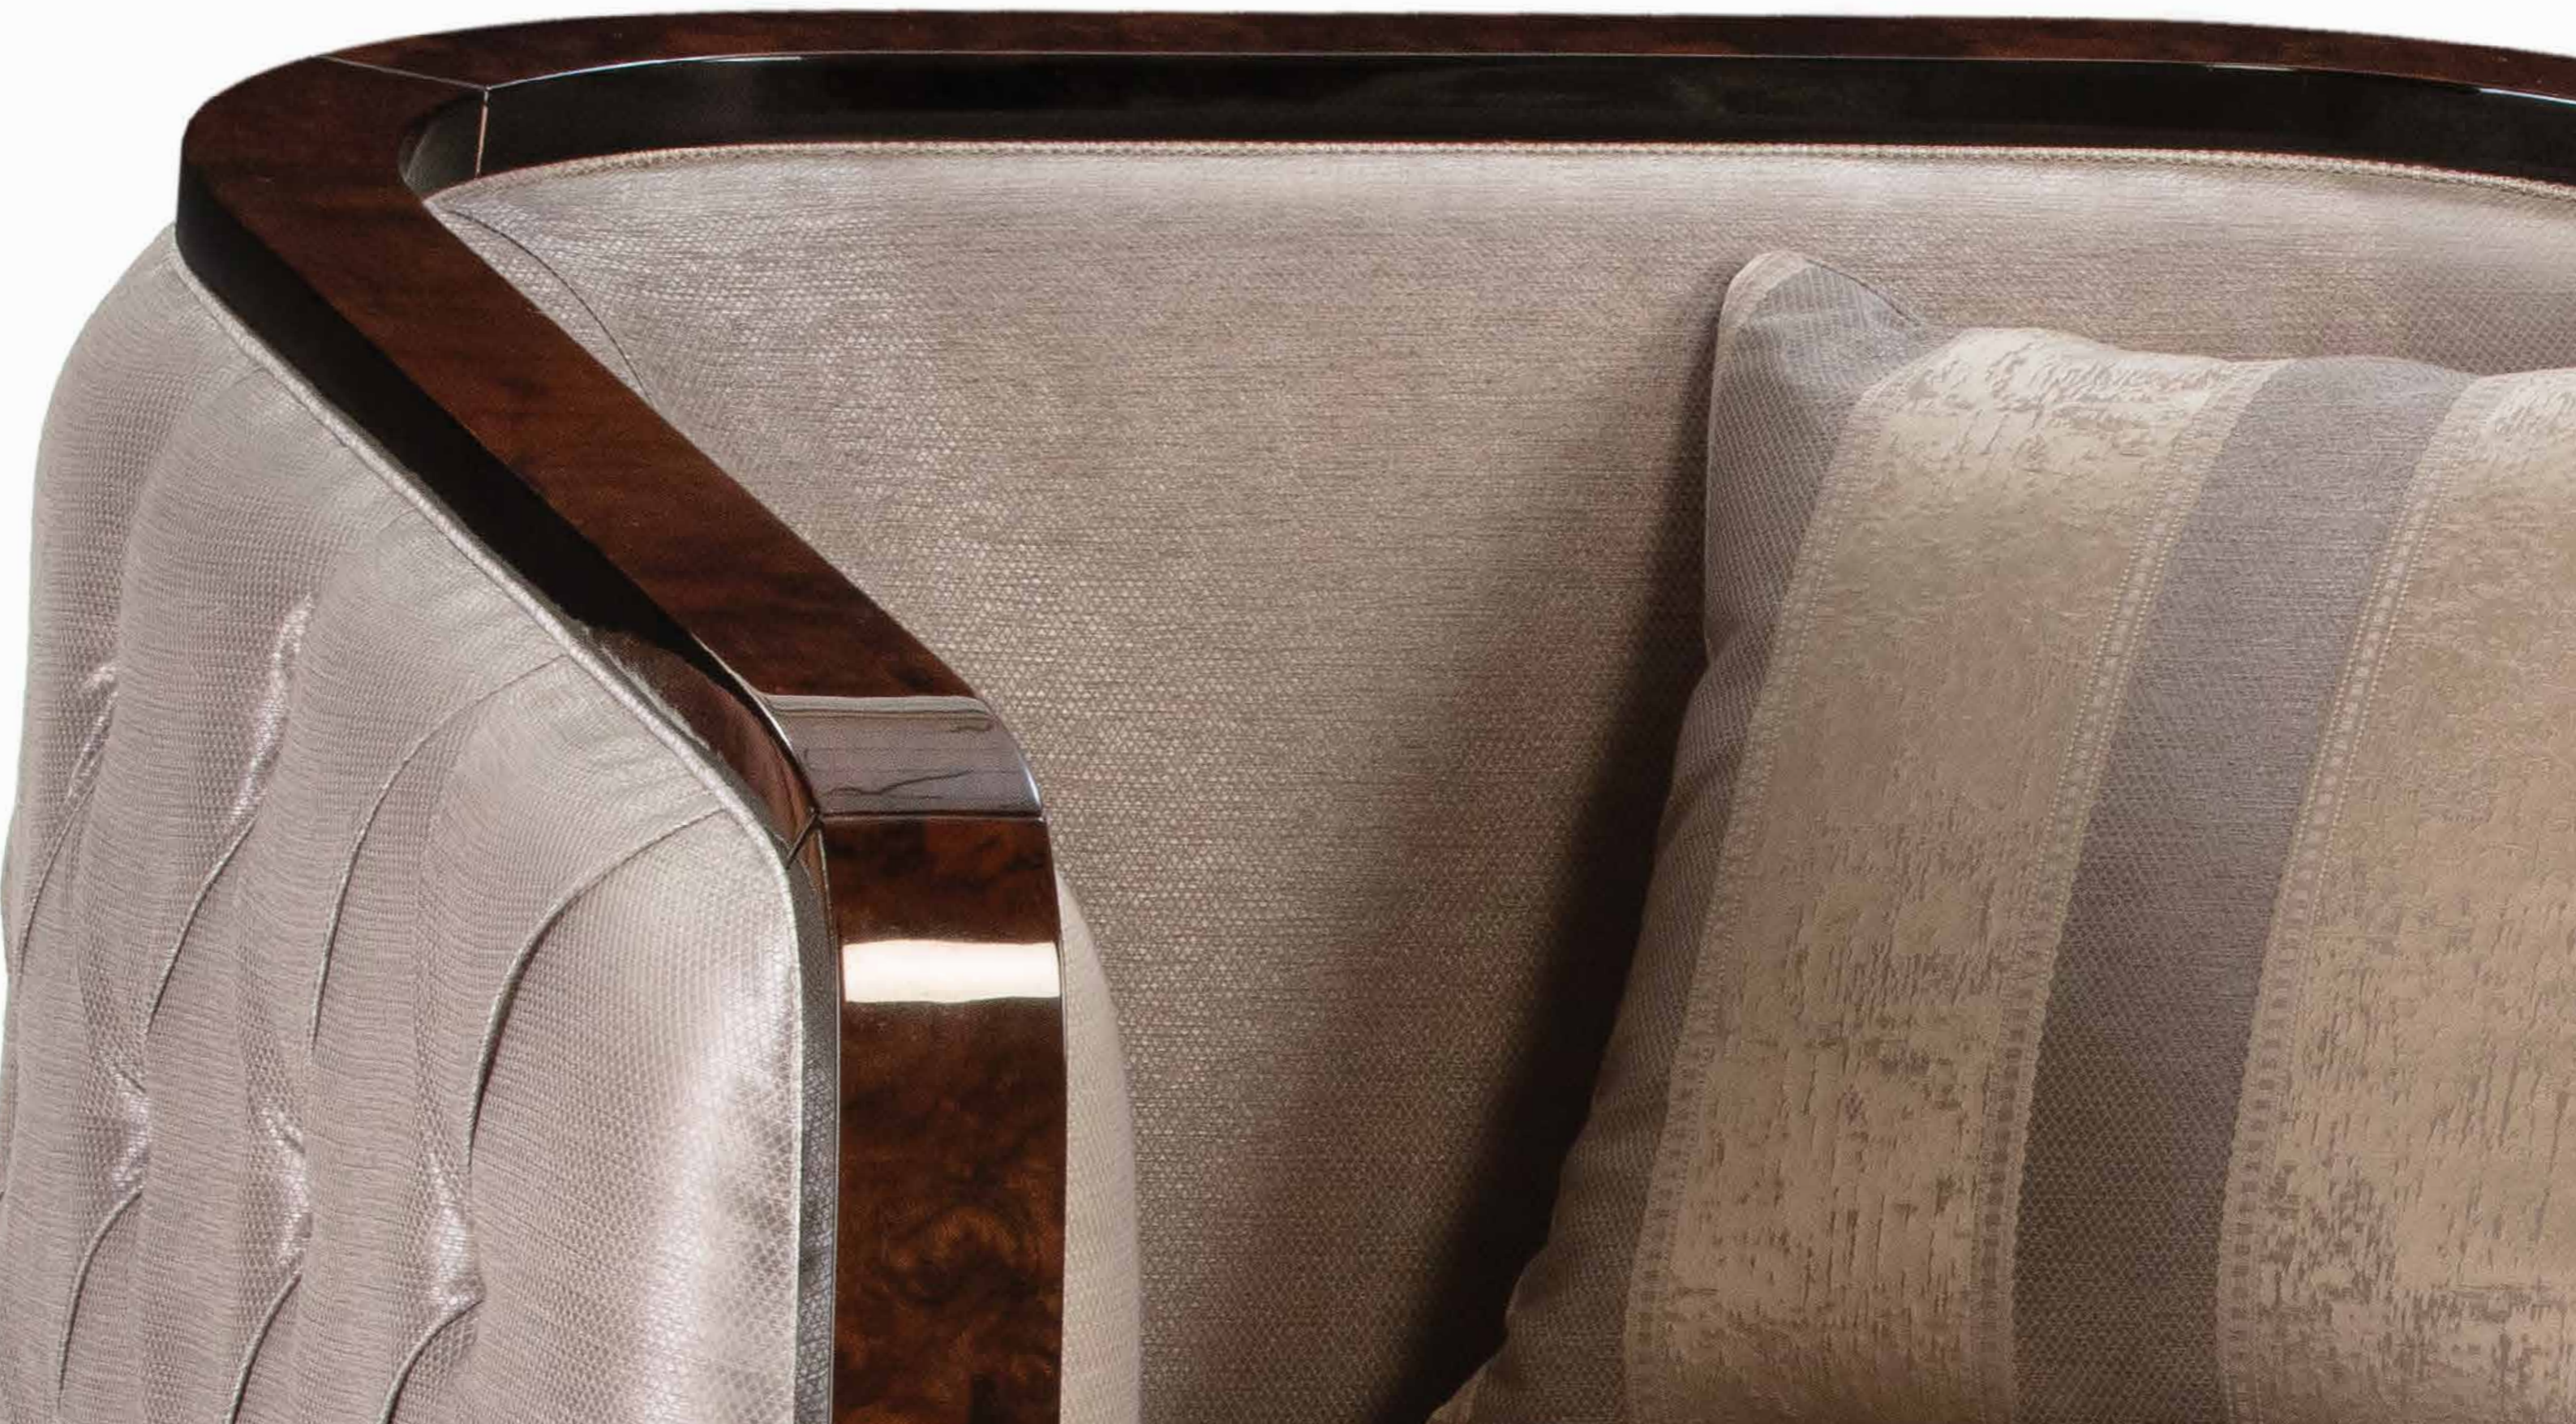

MADISON

LIVING ROOM