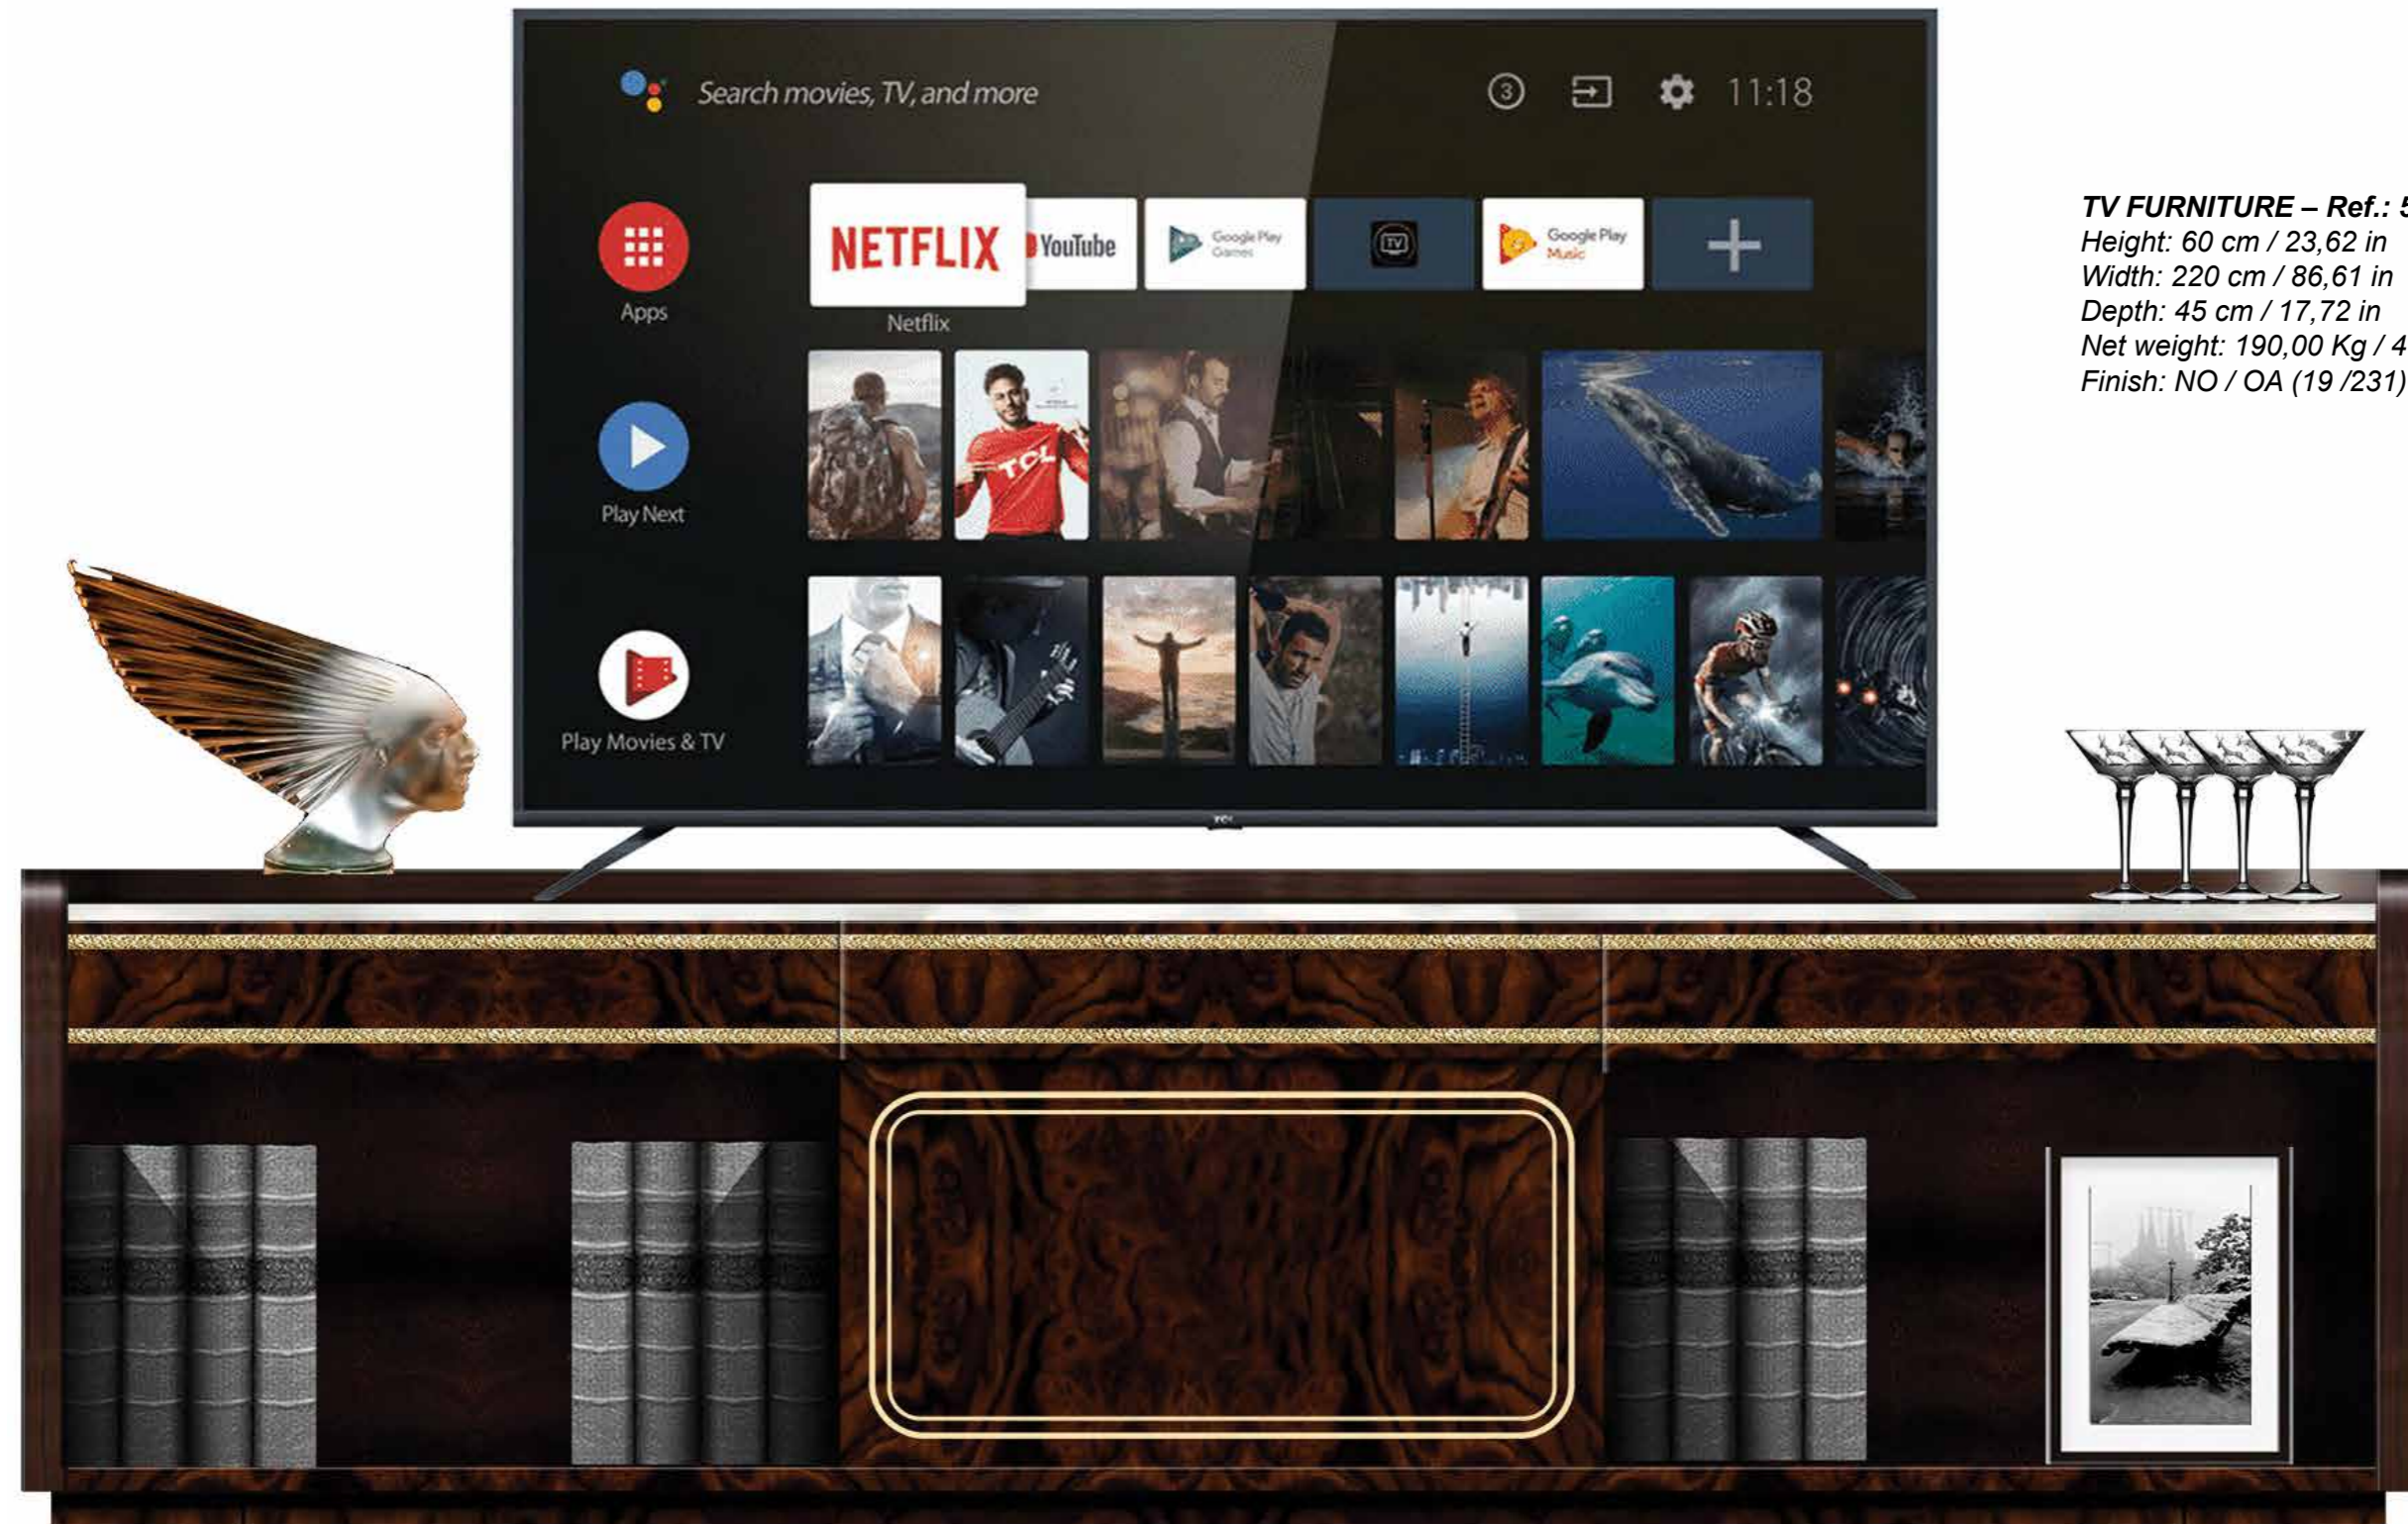

**SIDE TABLE – Ref.: 50353.0**

Height: 68 cm / 26,77 in

Width: 50Ø cm / 19,69 in

Net weight: 35,00 Kg / 77,09 lb

Finish: NO / OA (19 /231)

**TV FURNITURE – Ref.: 50536.0**  
Height: 60 cm / 23,62 in  
Width: 220 cm / 86,61 in  
Depth: 45 cm / 17,72 in  
Net weight: 190,00 Kg / 418,50 lb  
Finish: NO / OA (19 /231)