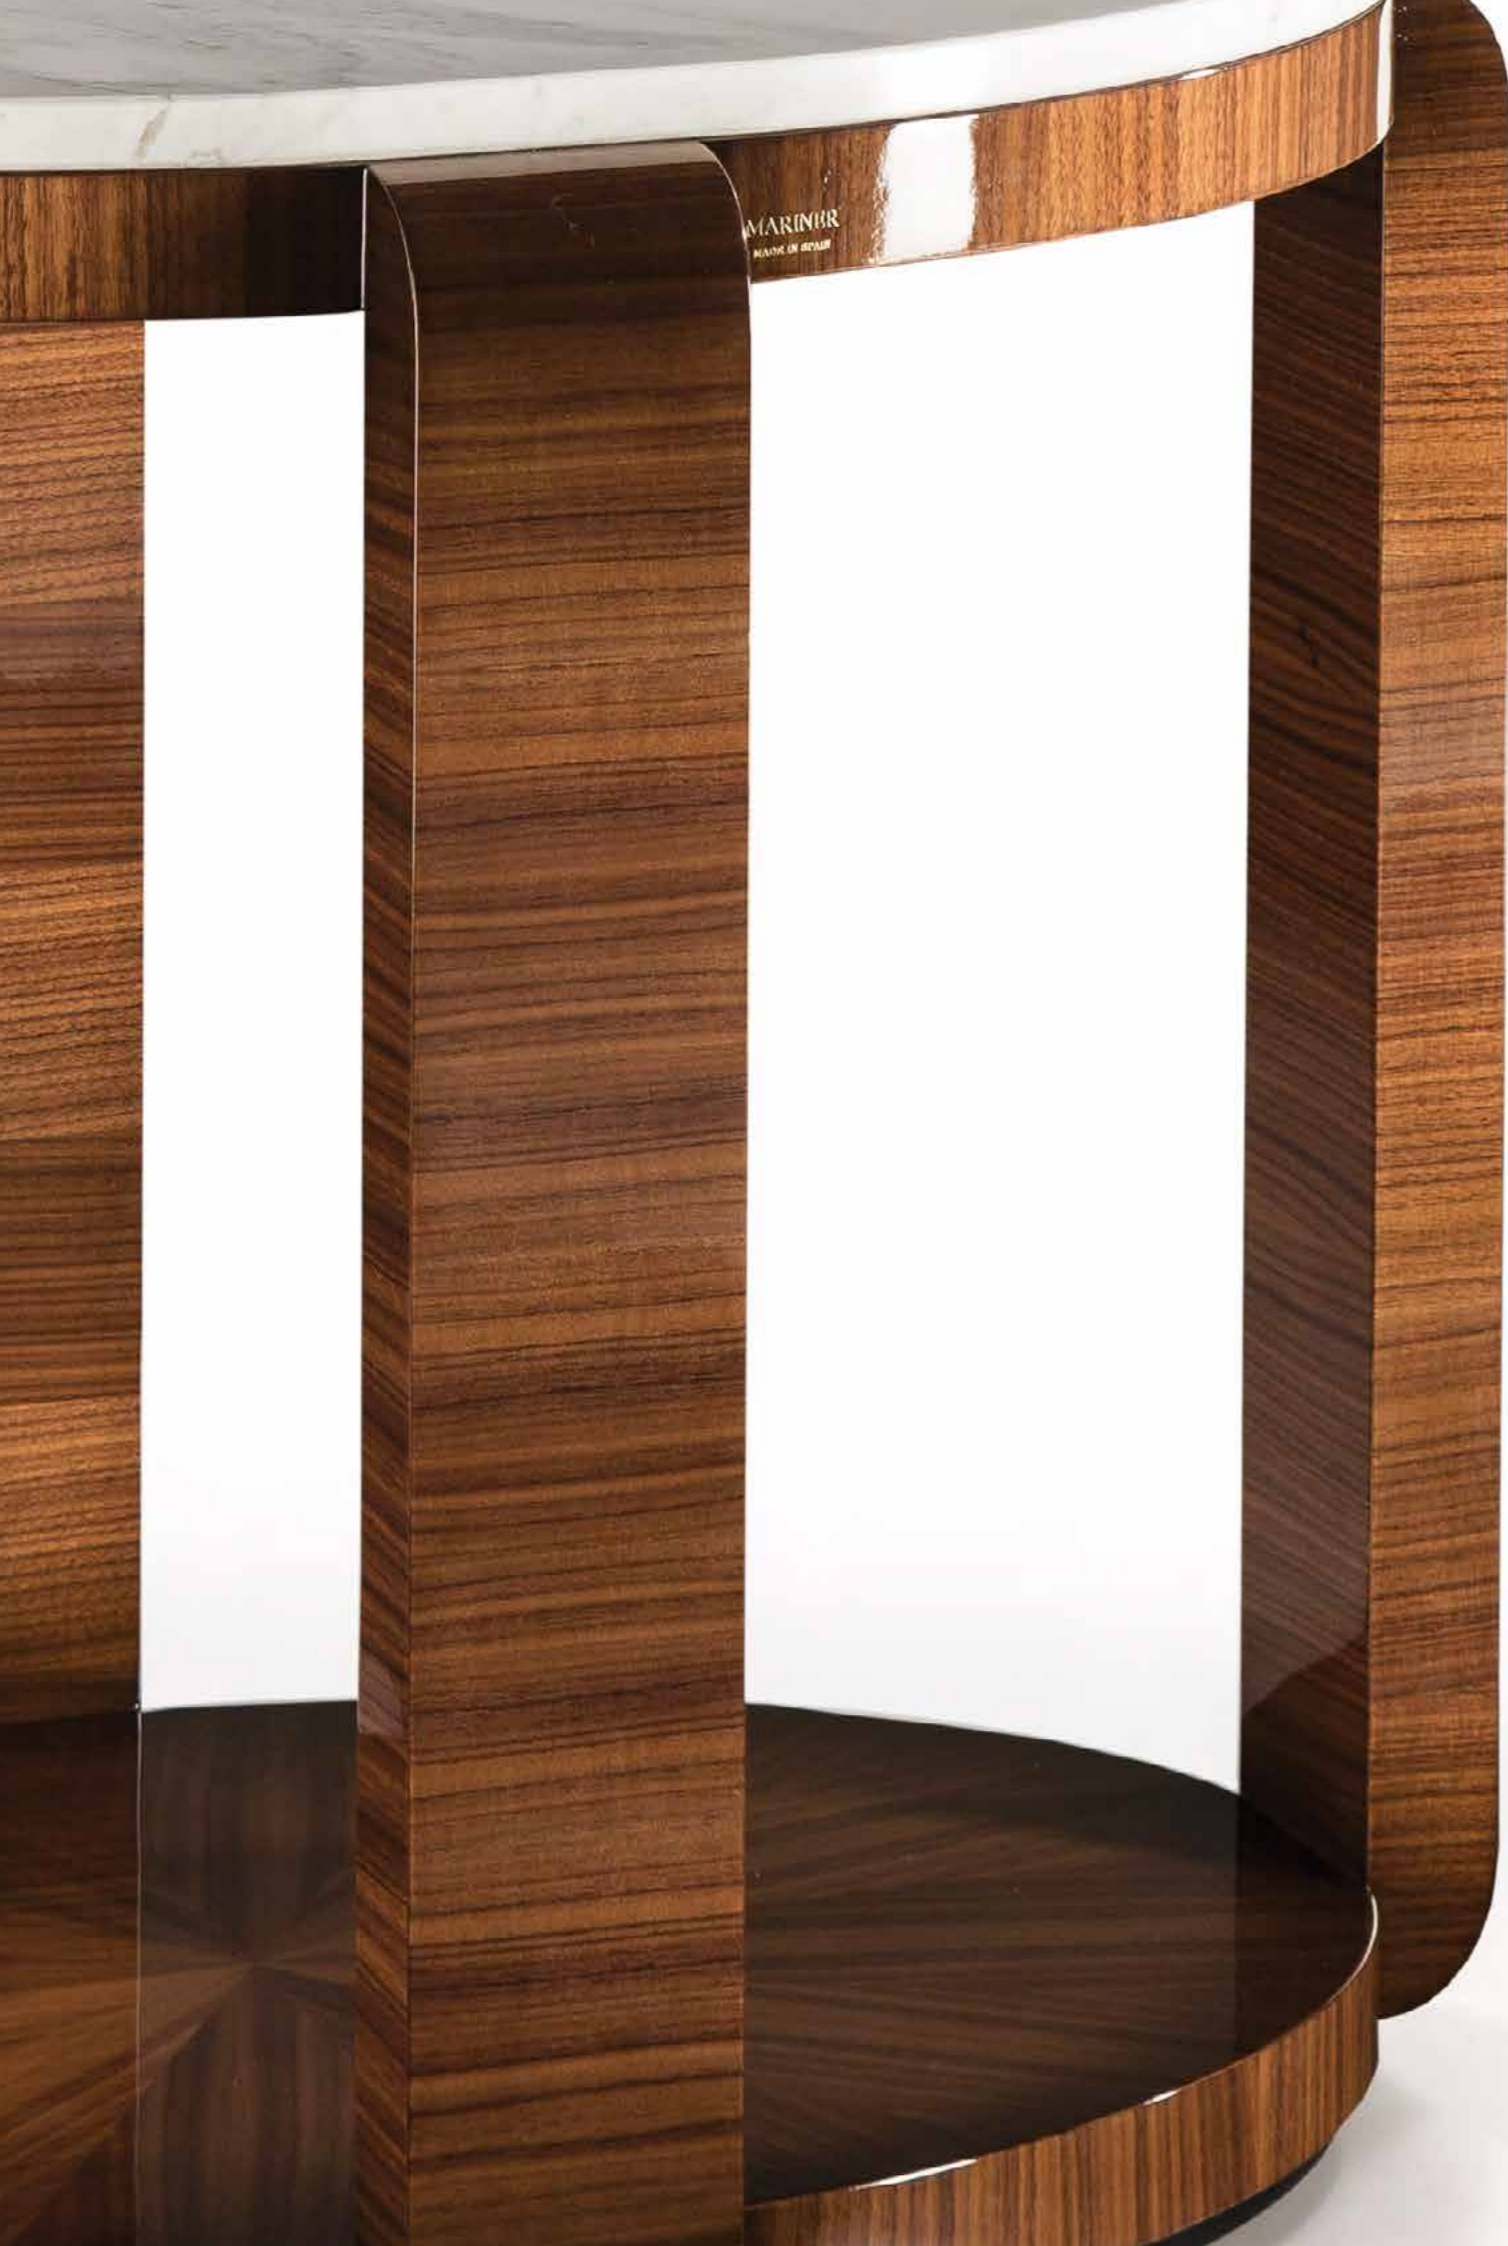

## SAVOY COLLECTION

1 SEATER SOFA – Ref. 50446.0  
Height: 91 cm / 35,83 in  
Width: 108 cm / 42,52 in  
Depth: 100 cm / 39,37 in  
Net weight: 50,00 Kg / 110,13 lb  
Finish: N.DIF.B (558)

Suggested Fabrics: 243.152 / 243.160  
/ 245.057

COFFEE TABLE – Ref. 50449.0  
Height: 45 cm / 17,72 in  
Width: Ø 128 cm / 50,39 in  
Net weight: 124,00 Kg / 273,13 lb  
Finish: N.DIF.B (558)

*SIDE TABLE – Ref. 50450.0*  
*Height: 66 cm / 25,65 in*  
*Width: 78 cm / 30,71 in*  
*Depth: 58 cm / 22,83 cm*  
*Net weight: 37,00 Kg / 81,50 lb*  
*Finish: N.DIF.B (558)*