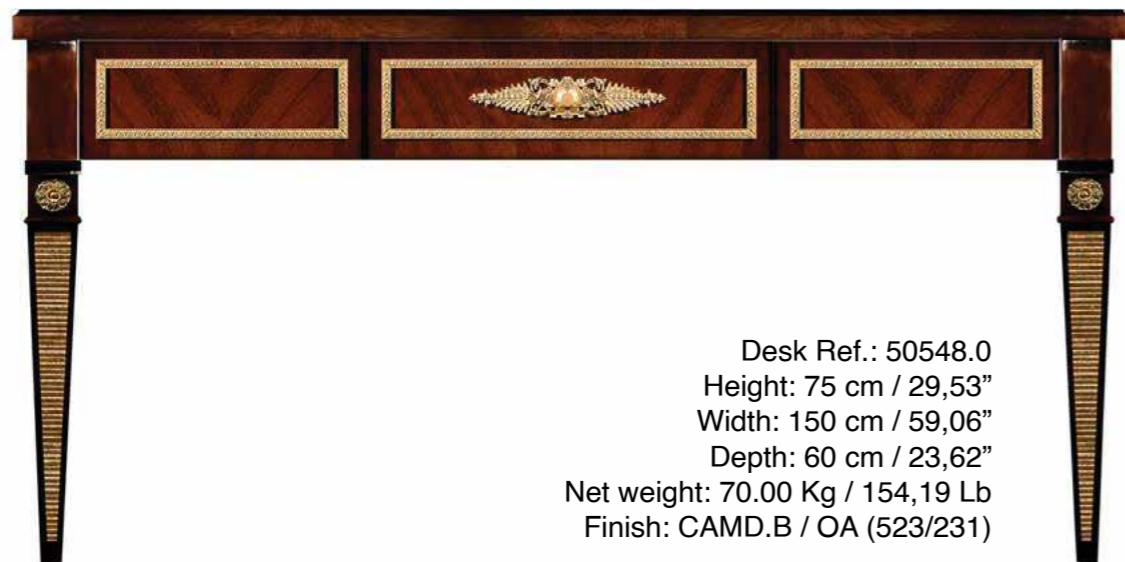

Materials: Walnut burl wood combined with white Lacquer, Sycamore marquetry inlays hand-carved wood columns and casted bronze ornaments.

Desk Ref.: 50051.0
 Height: 79 cm / 31,1"
 Width: 172 cm / 67,72"
 Depth: 80 cm / 31,5"
 Net weight: 70,00 Kg / 154,19 Lb
 Finish: BEL.OF (488/55)

Armchair Ref.: 50035.0
 Height: 98 cm / 38,58"
 Width: 47 cm / 18,5"
 Depth: 62 cm / 24,41"
 Net weight: 12,00 Kg / 26,43 Lb
 Finish: BEL.OF (488/55)

Mirror Ref.: 50061.0
 Height: 138 cm / 54,33"
 Width: 94 cm / 37,01"
 Depth: 9 cm / 3,54"
 Net weight: 34,00 Kg / 74,89 Lb
 Finish: POE (380)

Console Ref.: 50050.0
 Height: 83 cm / 32,68"
 Width: 149 cm / 58,66"
 Depth: 45 cm / 17,72"
 Net weight: 50,00 Kg / 110,13 Lb
 Finish: BEL./OF (488/55)

Bordeaux

OFFICE FURNITURE

Mariner presents a new proposal for neoclassical furniture inspired by the empire style, created to dress the most elegant and exclusive environments in the world, both in residential settings and hotels.

In this collection the natural Cerejeida veneer is combined with ornamental details in hand-cast bronze and decorated in Antique Gold

Desk Ref.: 50547.0
Height: 75 cm / 29,53"
Width: 165 cm / 64,96"
Depth: 70 cm / 27,56"
Net weight: 90,00 Kg / 198,24 Lb
Finish: CAMD.B / OA (523/231)