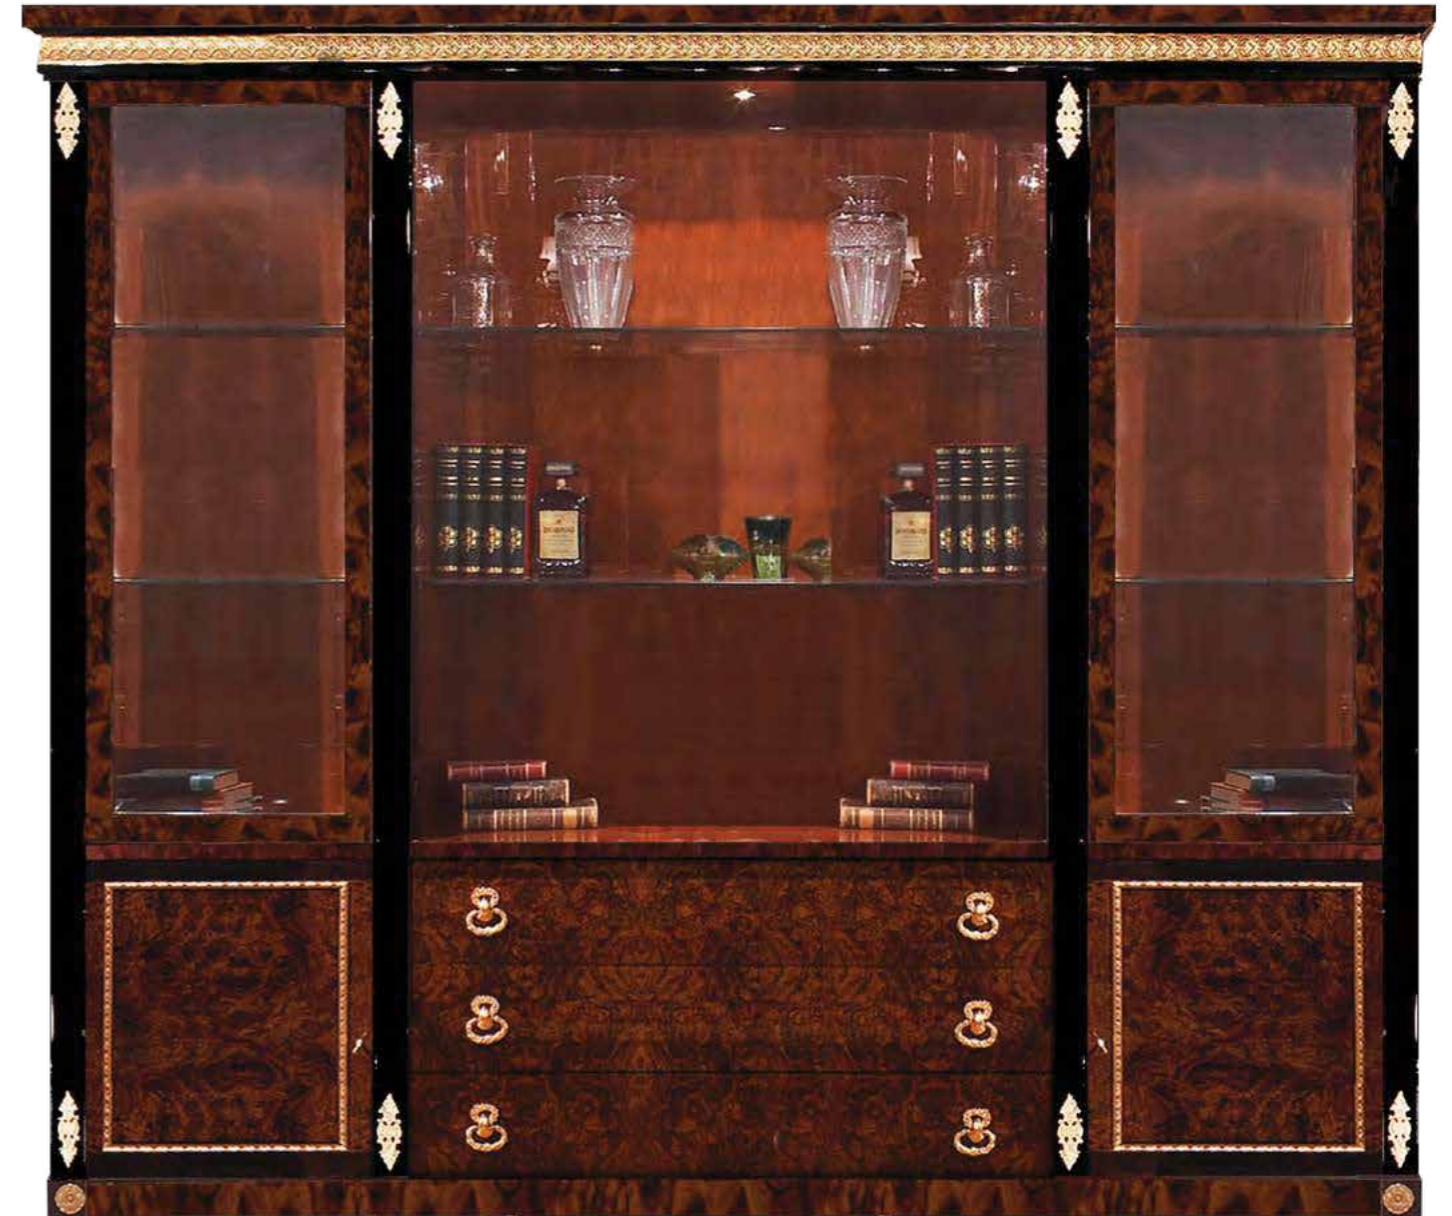

Bookcase Ref.: 2481.0
Height: 220 cm / 86,61"
Width: 254 cm / 100"
Depth: 52 cm / 20,47"
Net weight: 283,00 Kg / 623,35 Lb
Finish: NO.POE /OA (435 /231)