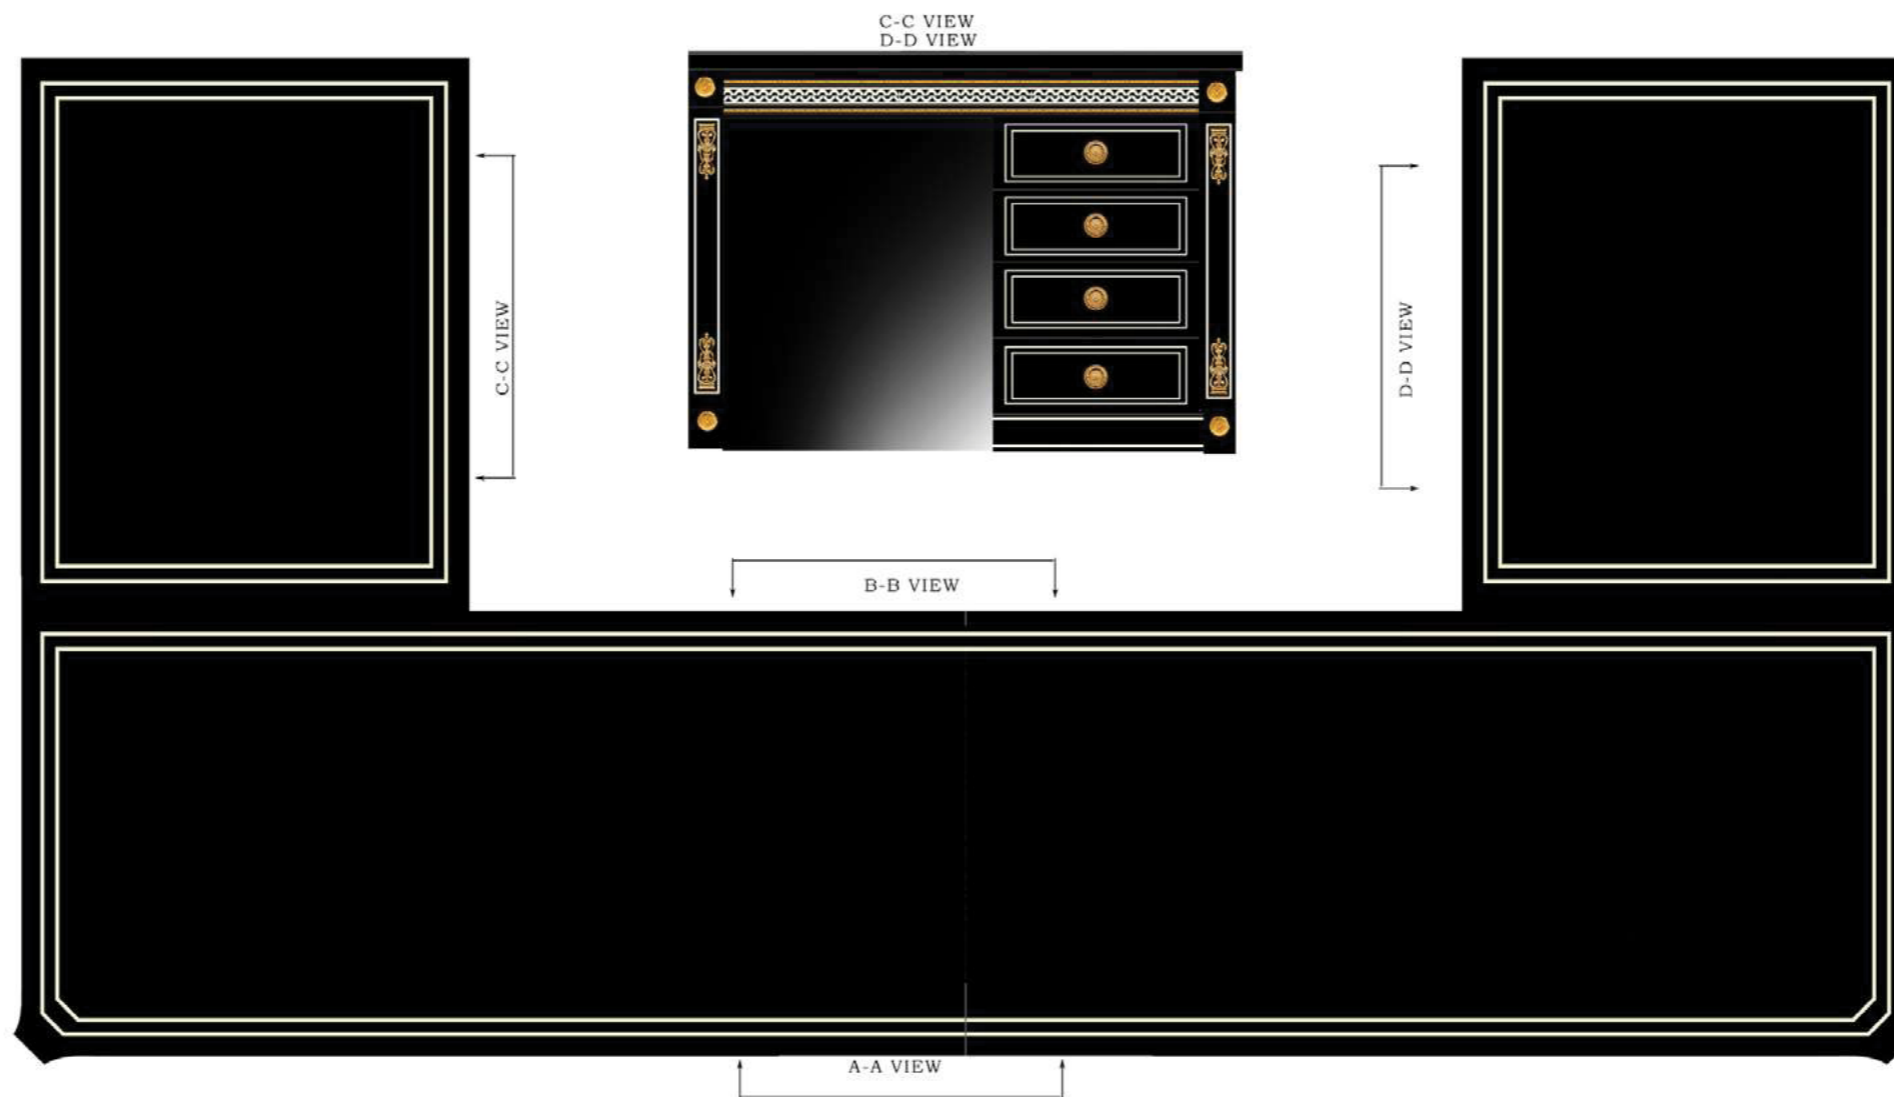

Desk – Ref.: 50372.2
Height: 81 cm / 31,89”
Width: 218 cm / 85,83”
Depth: 90 cm / 35,43”
Net weight: 272,00 Kg / 599,12 Lb
Finish: WE.W / D.B (536/67)

Desk – Ref.: 50372.0
Height: 81 cm / 31,89”
Width: 218 cm / 85,83”
Depth: 90 cm / 35,43”
Net weight: 272,00 Kg / 599,12 Lb
Finish: WE.L./DB (535/67)

Armchair Ref.: 2369.0
Height: 91cm / 35,83"
Width: 73 cm / 28,74"
Depth: 73 cm / 28,74"
Net weight: 24,00 Kg / 52,86 Lb
Finish: N/D.B (66/67)

Desk- Ref.: 2418.0
Height: 80 cm / 31,50"
Width: 198 cm / 77,95"
Depth: 90 cm / 35,43"
Net weight: 185,00 Kg / 407,49 Lb
Finish: N/D.B (66/67)

Swivel Armchair Ref.: 2420.0
 Height: 116 cm / 45,67"
 Width: 70 cm / 27,56"
 Depth: 83 cm / 32,68"
 Net weight: 45,00 Kg / 99,12 Lb
 Finish: N/D.B (66/67)

PC Desk Ref.: 2421.0
 Height: 81 cm / 31,89"
 Width: 96 cm / 37,80"
 Depth: 64 cm / 25,20"
 Net weight: 50,00 Kg / 110,13 Lb
 Finish: N/D.B (66/67)

Bookcase Ref.: 2419.0
Height: 205 cm / 80,71"
Width: 245 cm / 96,46"
Depth: 45 cm / 17,72"
Net weight: 221,00 Kg / 486,78 Lb
Finish: N/D.B (66/67)

BESPOKE DESK
 Desk– Ref.: 2418.E
 Height: 80 cm/ 31,50”
 Width: 385 cm/ 151,58”
 Depth: 200 cm/ 78,74”
 Finish: N/D.B (66/67)