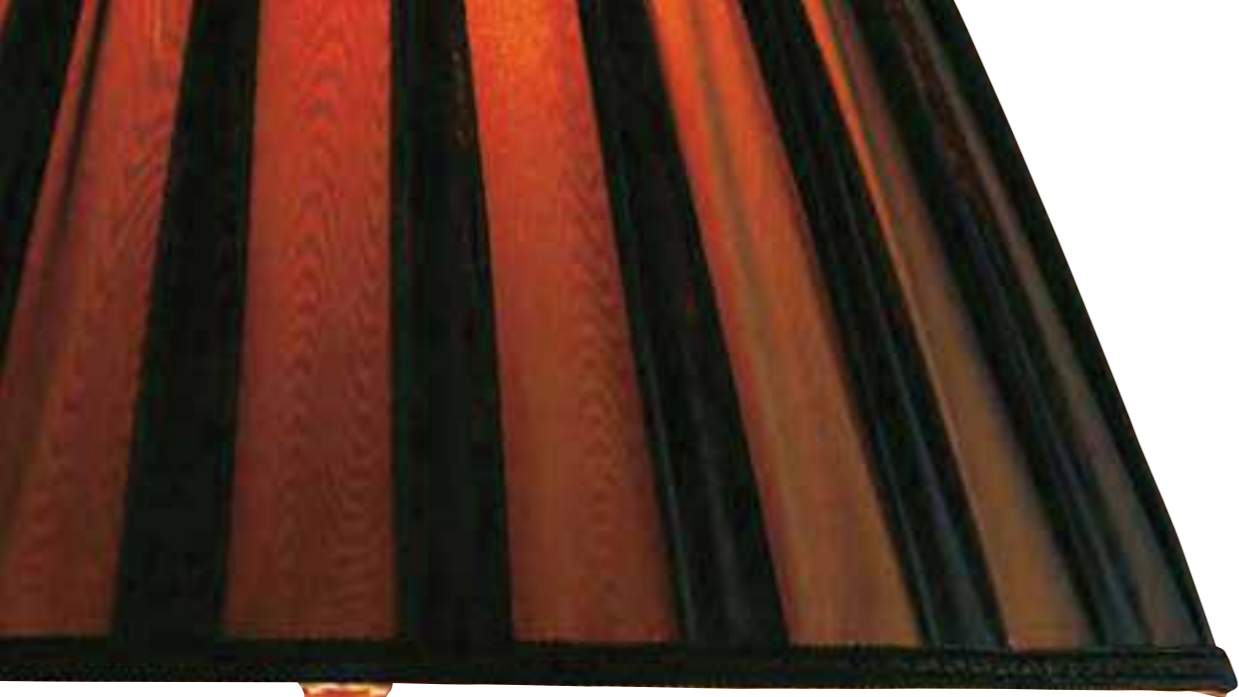

TABLE LAMP– Ref.: 19306-1
Height: 78 cm / 30,71 in
Width: Ø50 cm / 19,69 in
Net weight: 9,30 Kg / 20,48 lb
Finish: O.A (231)
Materials: Casted Bronze and Alabaster.
2 (E27)

Also available in WHITE ALABASTER (-0)