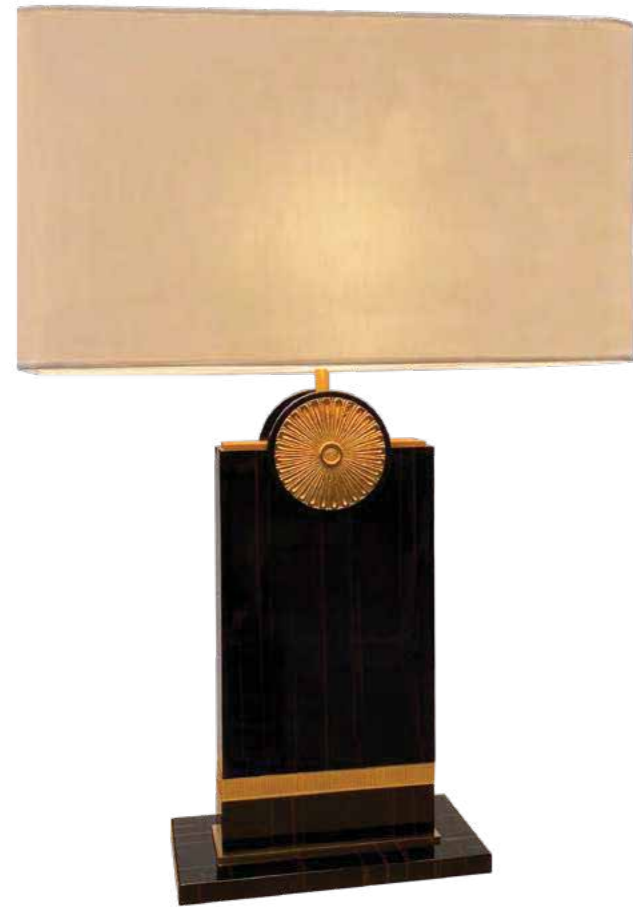

TABLE LAMPS
GALLERY

TABLE LAMP- Ref.: 20280.0
Height: 75 cm / 29,53 in
Width: Ø 50 cm / 19,69 in
Net weight: 10,00 Kg / 22,03 lb
Finish: DB/B.BR/NB (600)
Shade Ref: 629.036
Materials: Casted Bronze & Leather.
1 (E27)

TABLE LAMPS

GALLERY

TABLE LAMP– Ref.: 20281.0
Height: 75 cm / 29,53 in
Width: 50 cm / 19,69 in
Depth: 25 cm / 9,84 in
Net weight: 12,00 Kg / 26,43 lb
Finish: OA (231)
Shade Ref: 629.035
Materials: Casted Bronze & Wood
1 (E27)

TABLE LAMPS
GALLERY

TABLE LAMP– Ref.: 20284.0
Height: 76cm / 29,92 in
Width: Ø 42 cm / 16,54 in
Net weight: 50,00 Kg / 110,13 lb
Finish: DB/NO (67/19)
Materials: Brass, Wood & Krion.
2 (E27)

TABLE LAMP– Ref.: 20279.0
Height: 75 cm / 29,92 in
Width: 50 cm / 19,69 in
Depth: 25 cm / 9,84 in
Net weight: 12,00 Kg / 26,43 lb
Finish: OA (231)
Shade Ref: 629.035
Materials: Casted Bronze & Resine
1 (E27)