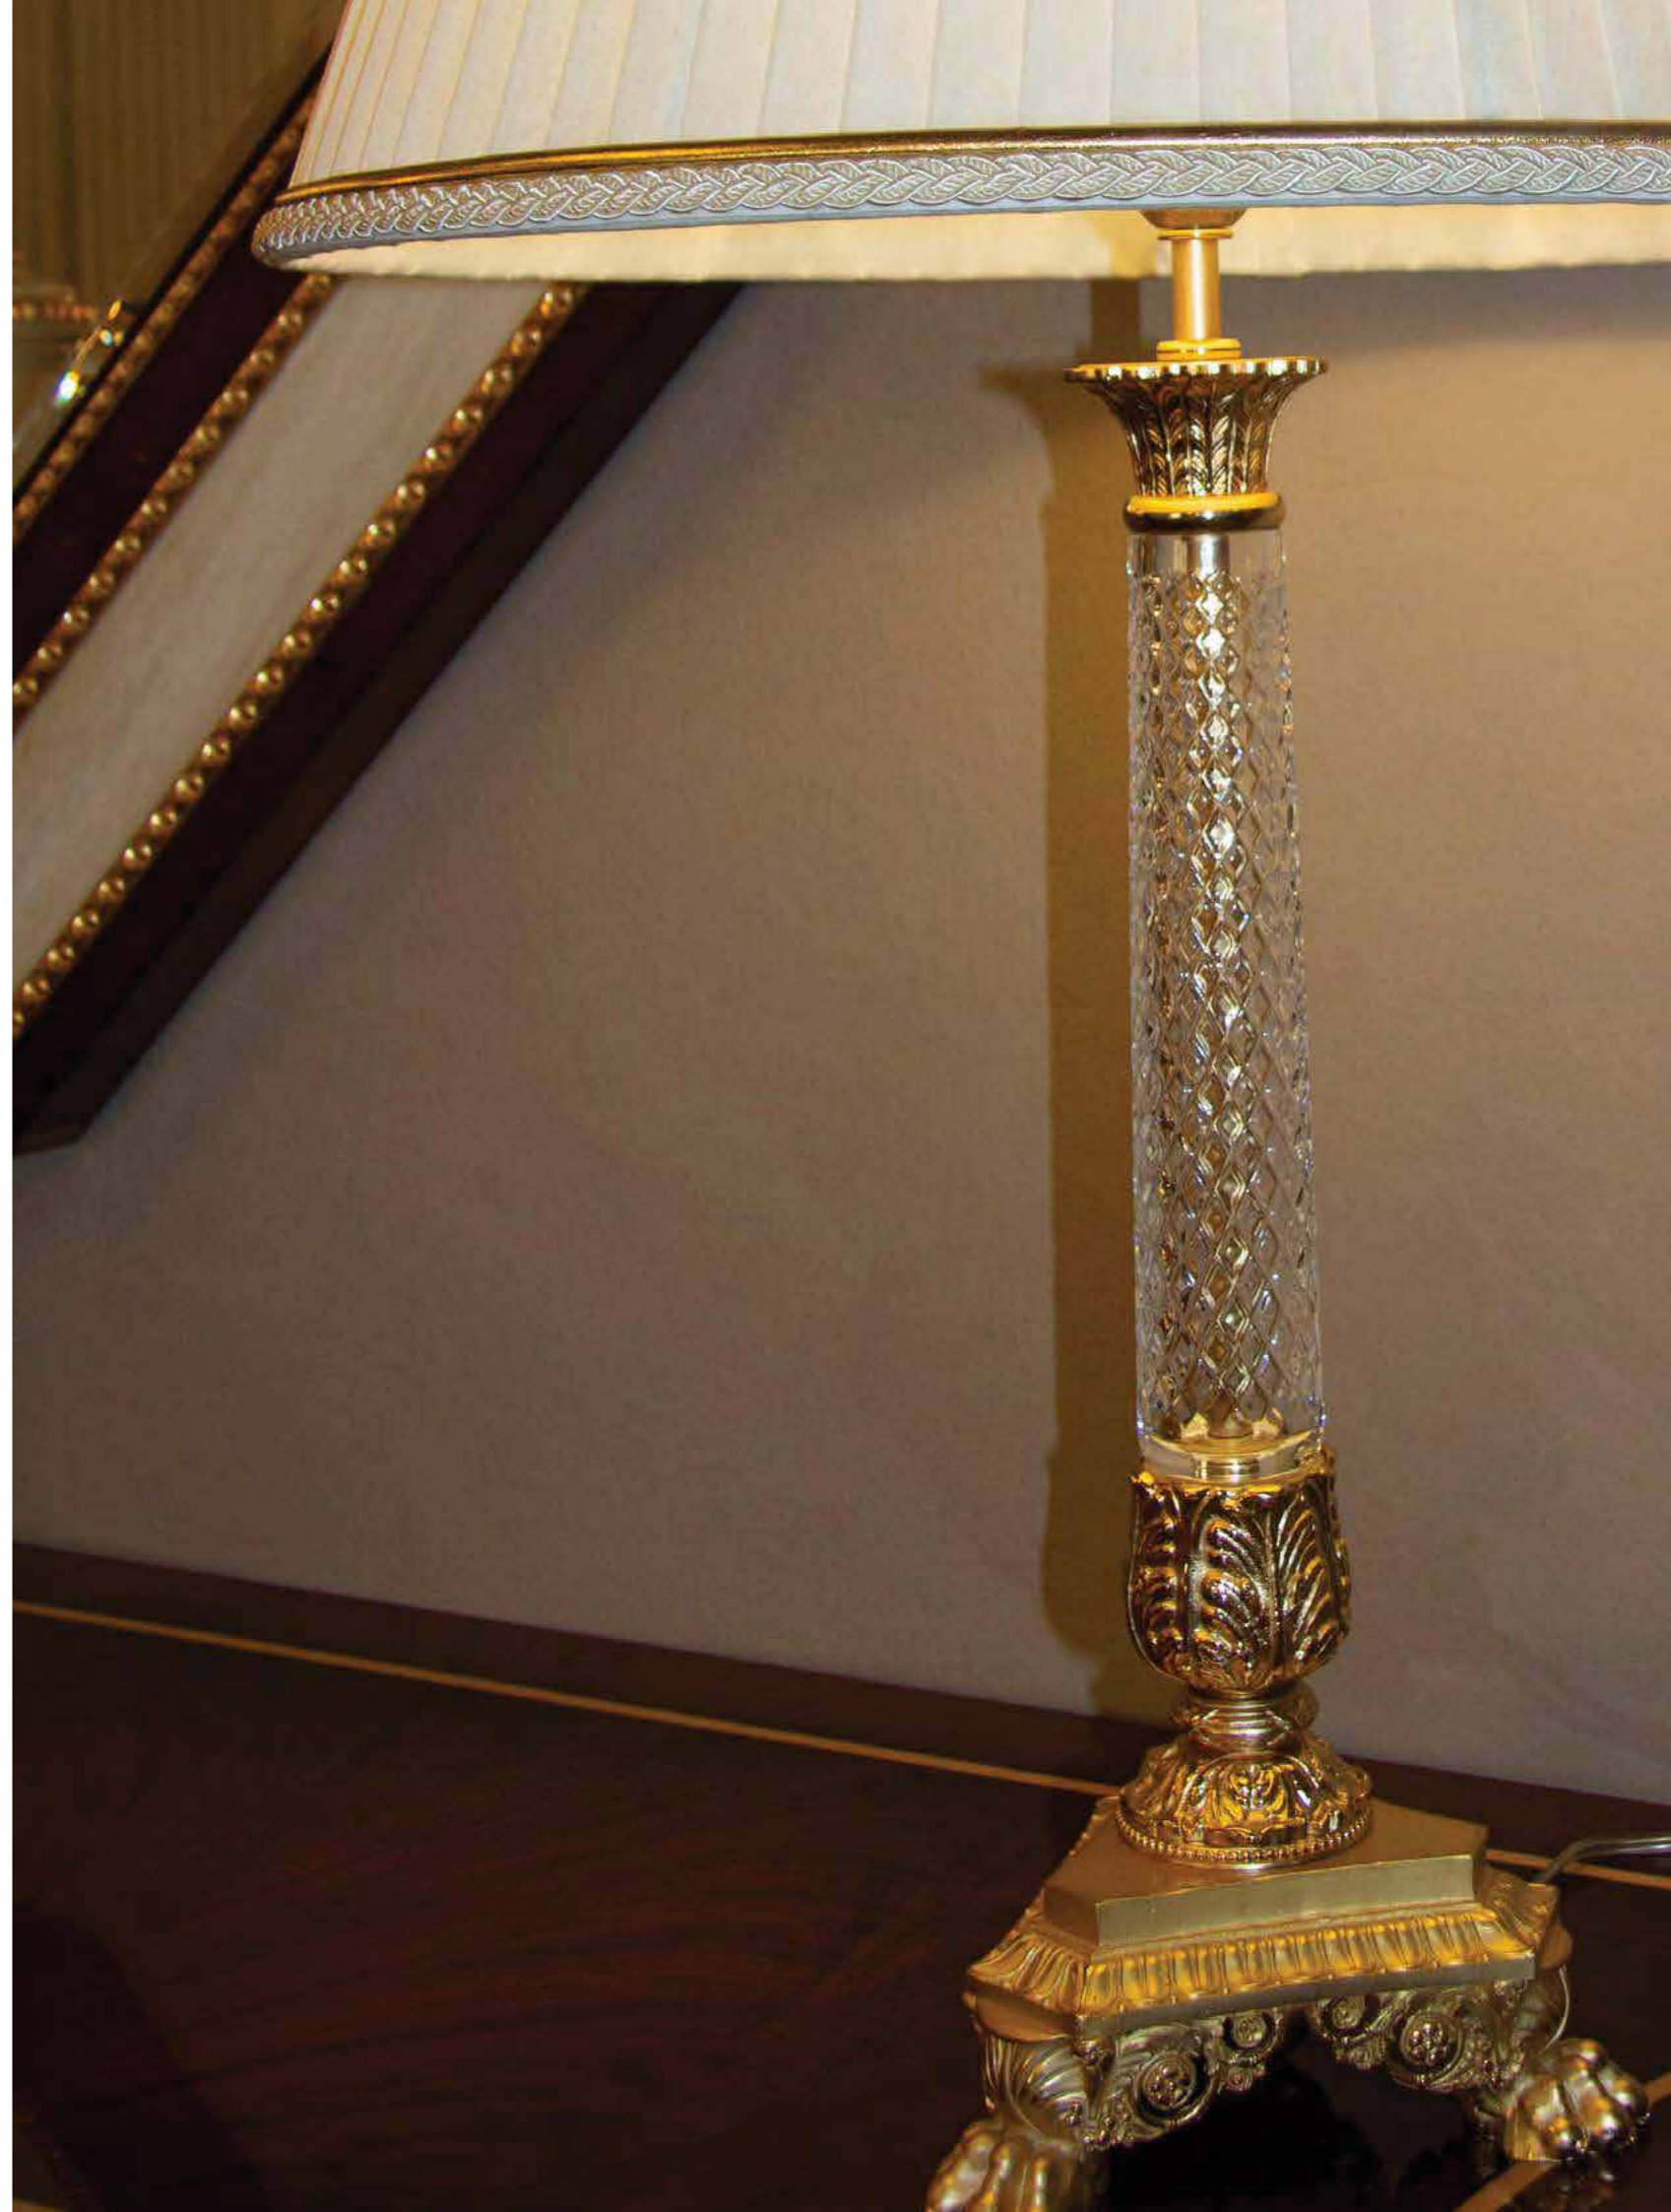

TABLE LAMPS
CLASSIC

TABLE LAMP – Ref.: 20295.0
Height: 85 cm / 34,25 in
Width: Ø50 cm / 19,69 in
Net weight: 14,20 Kg / 31,28 lb
Finish: OA (231)
Shade Ref: 629.046
Materials: White Alabaster & Casted Bronze.
2 (E27)

Finish: PL.ANT (387)

TABLE LAMPS

CLASSIC

TABLE LAMP – Ref.: 20299.0
Height: 70cm / 27,56in
Width: Ø40cm / 15,75Ø in
Net weight: 14,26 Kg / 31,28 lb
Finish: POE (380)
Materials: Casted Bronze & Italian hand cut crystal.
1 (E27)

TABLE LAMPS

CLASSIC

*TABLE LAMP – Ref.: 20300.0
Height: 78cm / 30,70in
Width: Ø45cm / 17,72Ø in
Net weight: 14,26 Kg / 31,28 lb
Finish: POE (380)
Shade Ref: 629.050
Materials: White Alabaster & Casted Bronze.
1 (E27)*