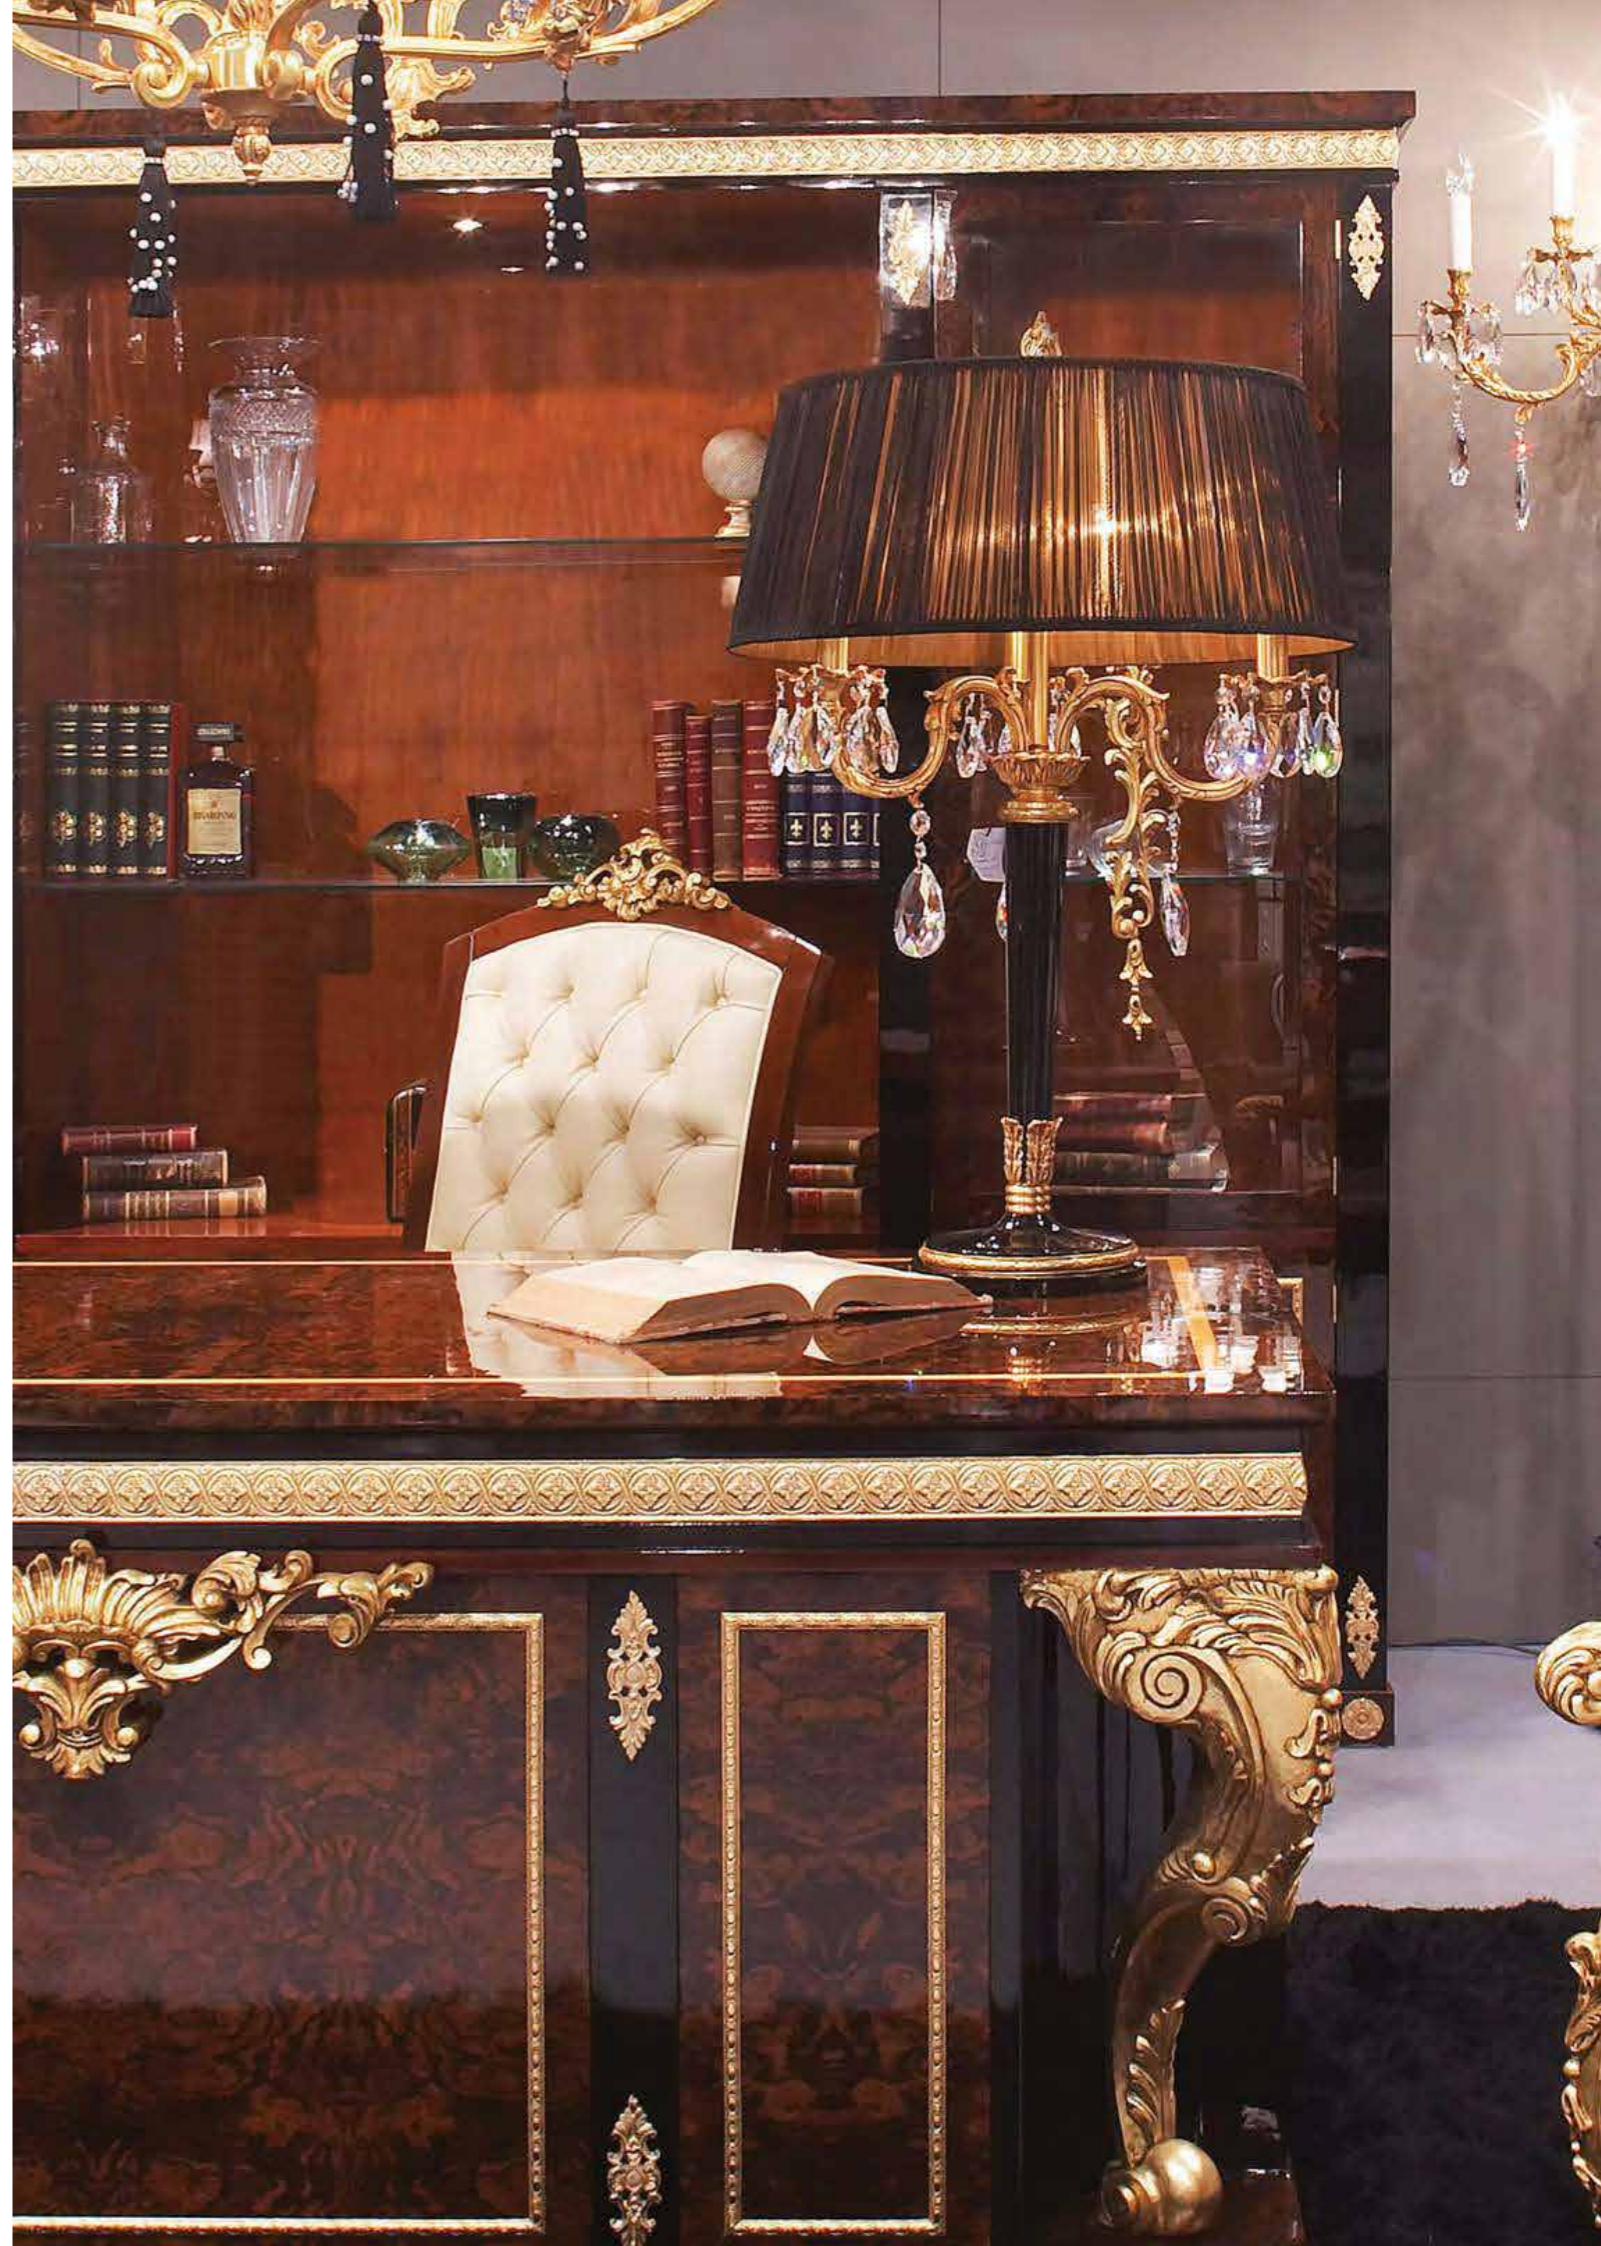

TABLE LAMP– Ref.: 19900
Height: 94 cm / 37,01 in
Width: Ø60 cm / 21,62 in
Net weight: 18,50 Kg / 40,75 lb
Finish: O.F/ NB (458)
Materials: Casted Bronze, Colum
in Wod & Scholer Crystal
2 (E27)

TABLE LAMPS
CLASSIC