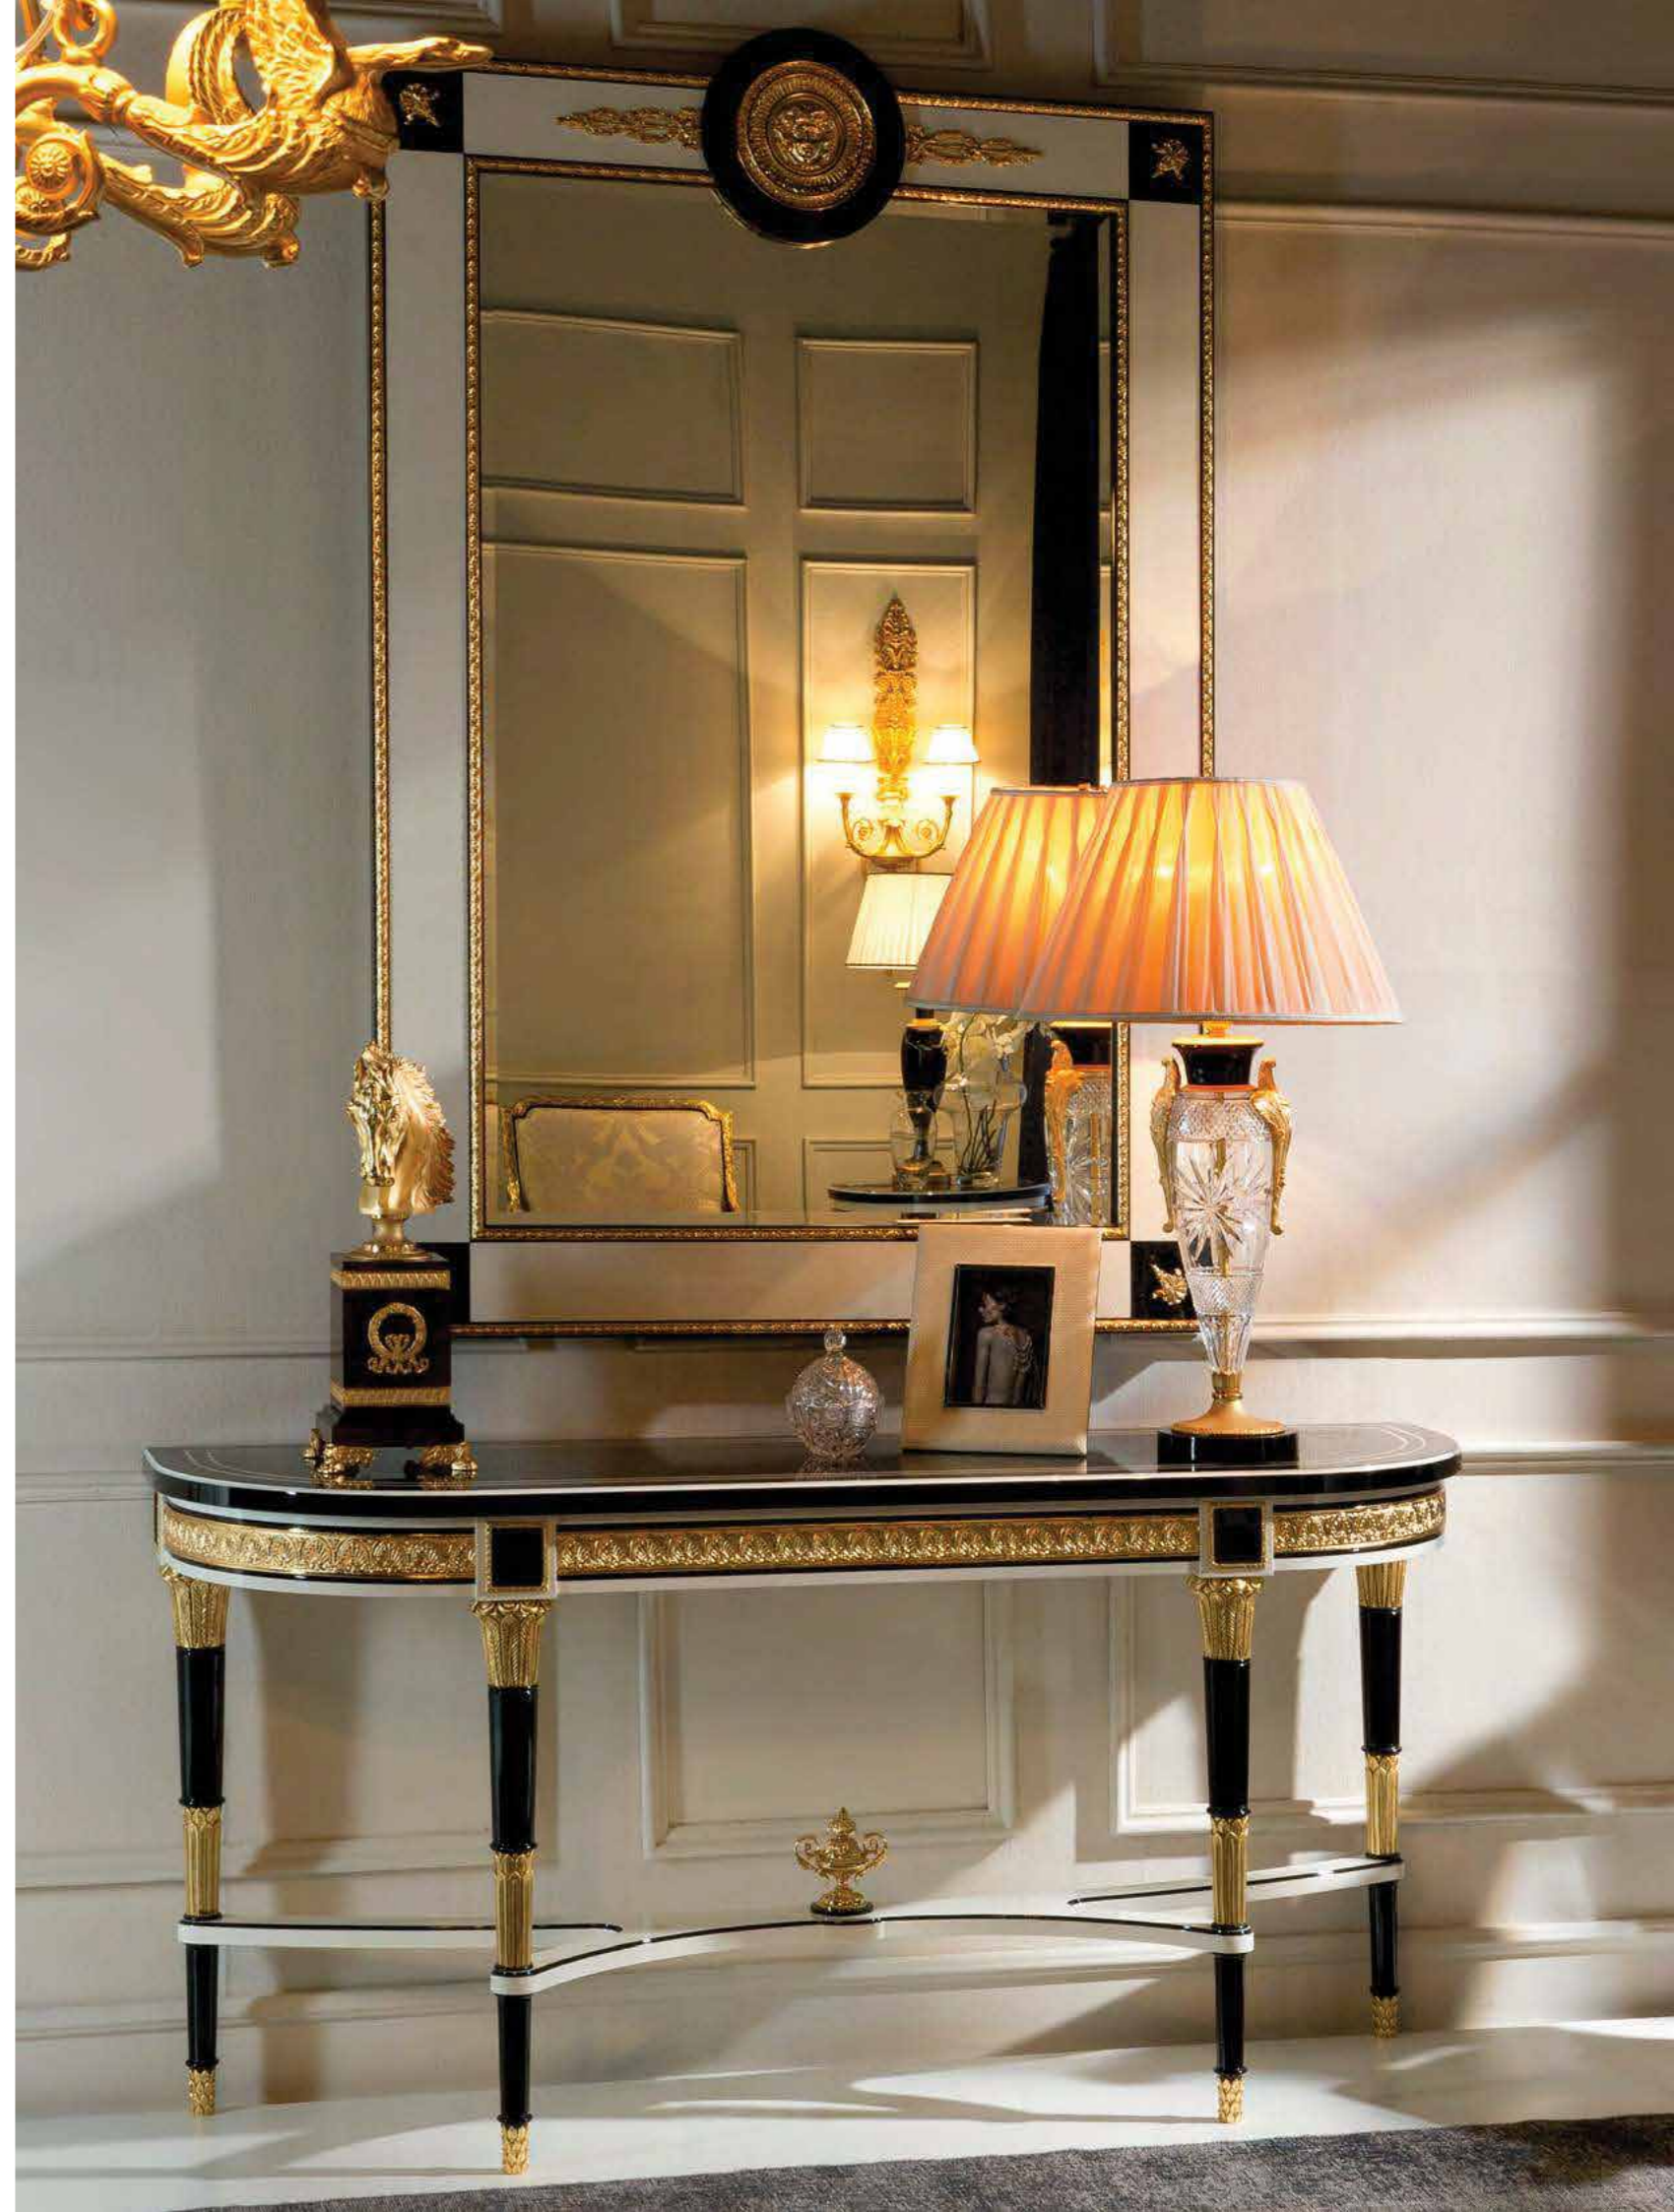

Also available in BLACK MARBLE (-1)

TABLE LAMPS
CLASSIC

TABLE LAMP- Ref.: 20097
Height: 84 cm / 33,07 in
Width: Ø50 cm / 19,69 in
Net weight: 7,70 Kg / 16,96 lb
Finish: OA/NB (288)
Materials: Casted Bronze & Italian
Crystal
2 (E27)