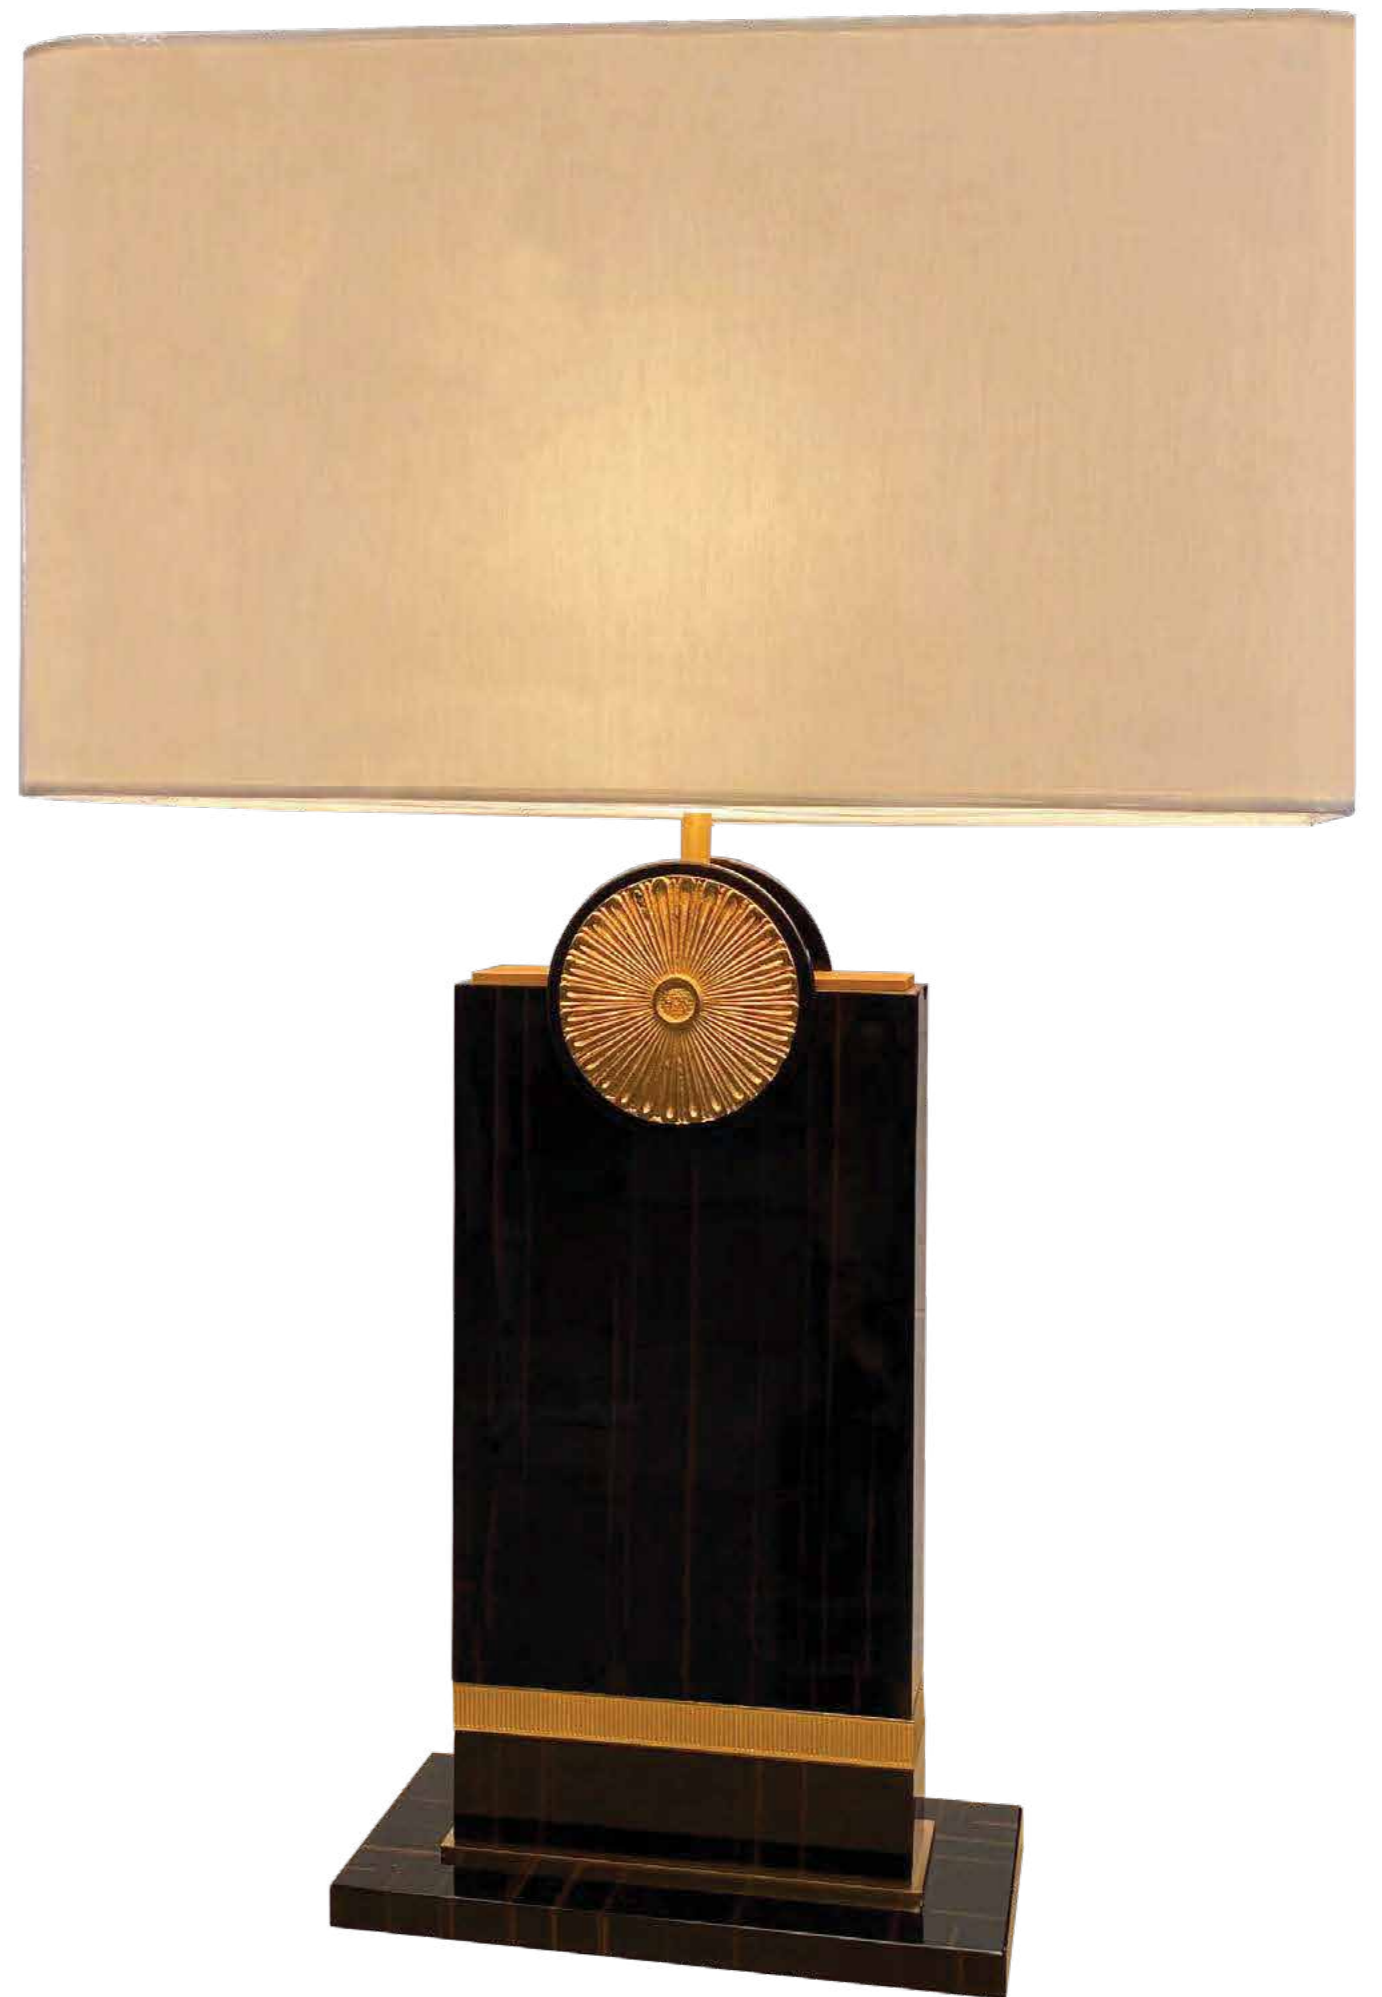

TABLE LAMPS
GALLERY

TABLE LAMP- Ref.: 20280.0
Height: 75 cm / 29,53 in
Width: Ø 50 cm / 19,69 in
Net weight: 10,00 Kg / 22,03 lb
Finish: DB/B.BR/NB (600)
Shade Ref: 629.036
Materials: Casted Bronze & Leather.
1 (E27)

TABLE LAMPS

GALLERY

TABLE LAMP– Ref.: 20281.0
Height: 75 cm / 29,53 in
Width: 50 cm / 19,69 in
Depth: 25 cm / 9,84 in
Net weight: 12,00 Kg / 26,43 lb
Finish: OA (231)
Shade Ref: 629.035
Materials: Casted Bronze & Wood
1 (E27)

TABLE LAMPS
GALLERY

TABLE LAMP– Ref.: 20284.0
Height: 76cm / 29,92 in
Width: Ø 42 cm / 16,54 in
Net weight: 50,00 Kg / 110,13 lb
Finish: DB/NO (67/19)
Materials: Brass, Wood & Krion.
2 (E27)

TABLE LAMP– Ref.: 20279.0
Height: 75 cm / 29,92 in
Width: 50 cm / 19,69 in
Depth: 25 cm / 9,84 in
Net weight: 12,00 Kg / 26,43 lb
Finish: OA (231)
Shade Ref: 629.035
Materials: Casted Bronze & Resine
1 (E27)