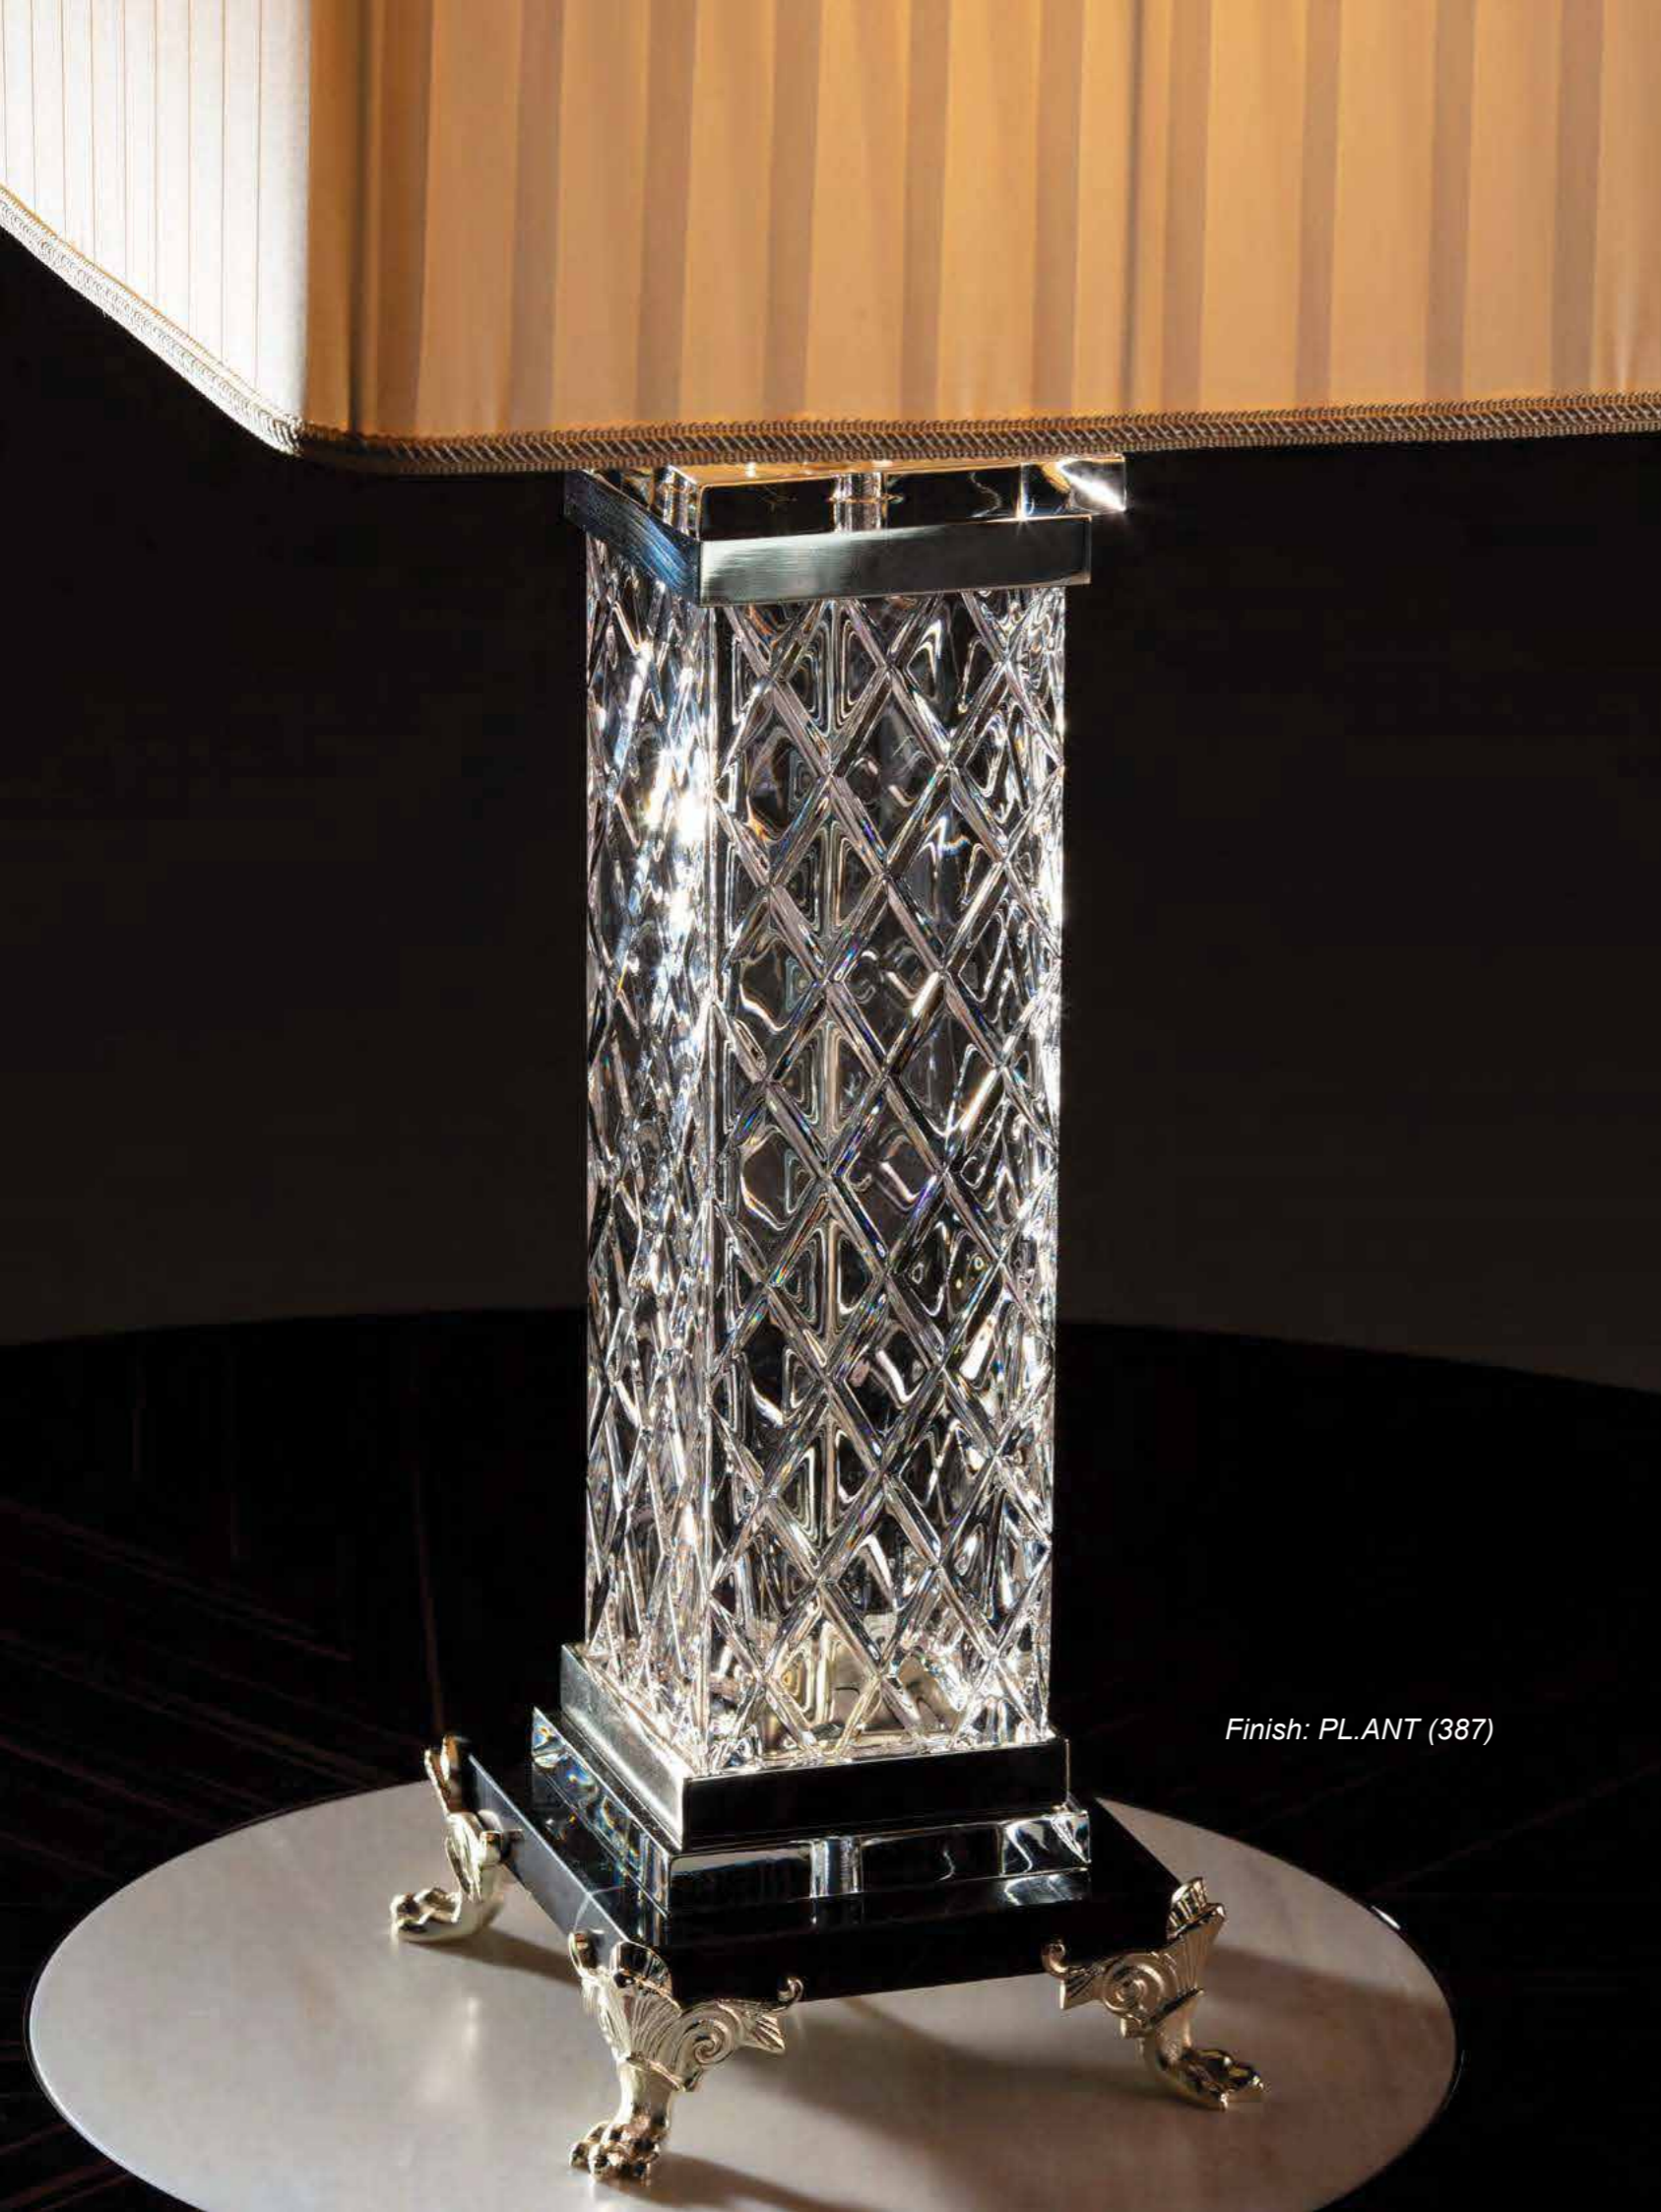

TABLE LAMPS
CLASSIC

Finish: PL.ANT (387)