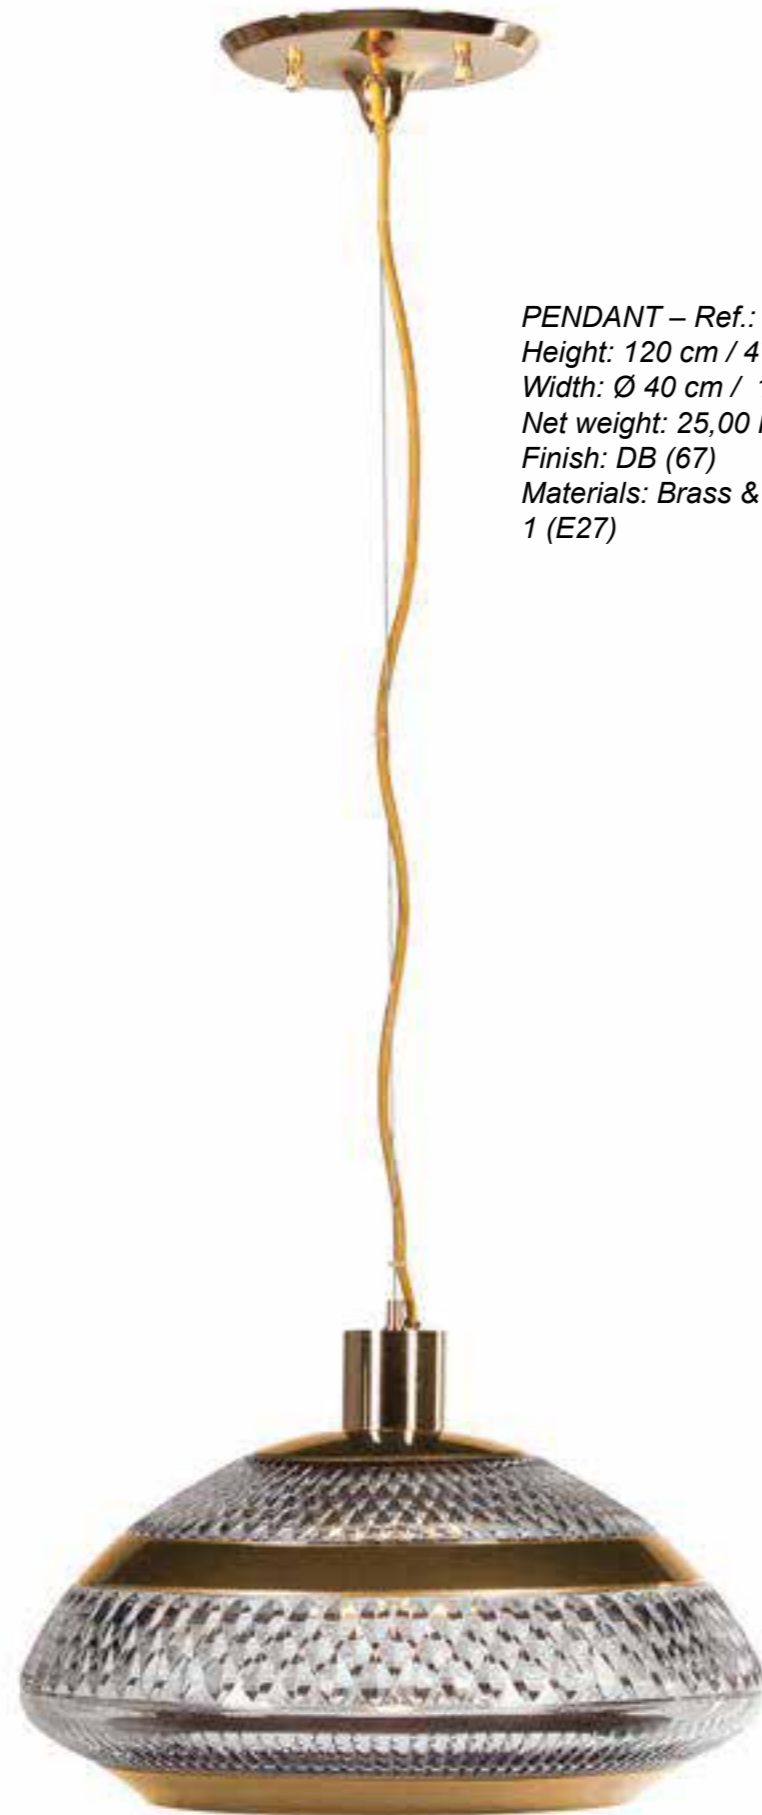

MARINER

LIGHTING NOVELTIES 2022

MARINER

SUPREME LUXURY EXPERIENCE

SINCE 1893

*PENDANT – Ref.: 20274
Height: 90 cm / 35,43 in
Width: Ø80 cm / 31,50 in
Net weight: 40,00 Kg / 88,11 lb
Finish: O.A (231)
Materials: Casted Bronze & Venetian
Glass.
23 (E14)*

Finish: PL.ANT (387)

TABLE LAMP – Ref.: 20295.0
Height: 85 cm / 34,25 in
Width: Ø50 cm / 19,69 in
Net weight: 14,20 Kg / 31,28 lb
Finish: OA (231)
Shade Ref: 629.046
Materials: White Alabaster & Casted Bronze.
2 (E27)

CHANDELIER – Ref.: 20268
Height: 67cm / 26,38 in
Width: 51Ø cm / 20,08Ø in
Net weight: 74,00 Kg / 163 lb
Finish: DB (67)
Materials: Casted Bronze & Venetian glass.
11 E-14

WALL BRACKET – Ref.: 20272
Height: 41 cm / 16,14 in
Width: 28 cm / 11,02 in
Depth: 13 cm / 5,12 in
Net weight: 8,00 Kg / 17,62 lb
Finish: DB (67)
Materials: Casted Bronze & Venetian glass.
2 E-14

LIGHTING NOVELTIES 2022

*CHANDELIER – Ref.: 20278.0
Height: 150cm / 59,06 in
Width: 580Ø cm / 31,5 Ø in
Net weight: 50.00 Kg / 110,13 lb
Finish: OA (231)
Materials: Casted Bronze & White Alabaster
6 G-9*