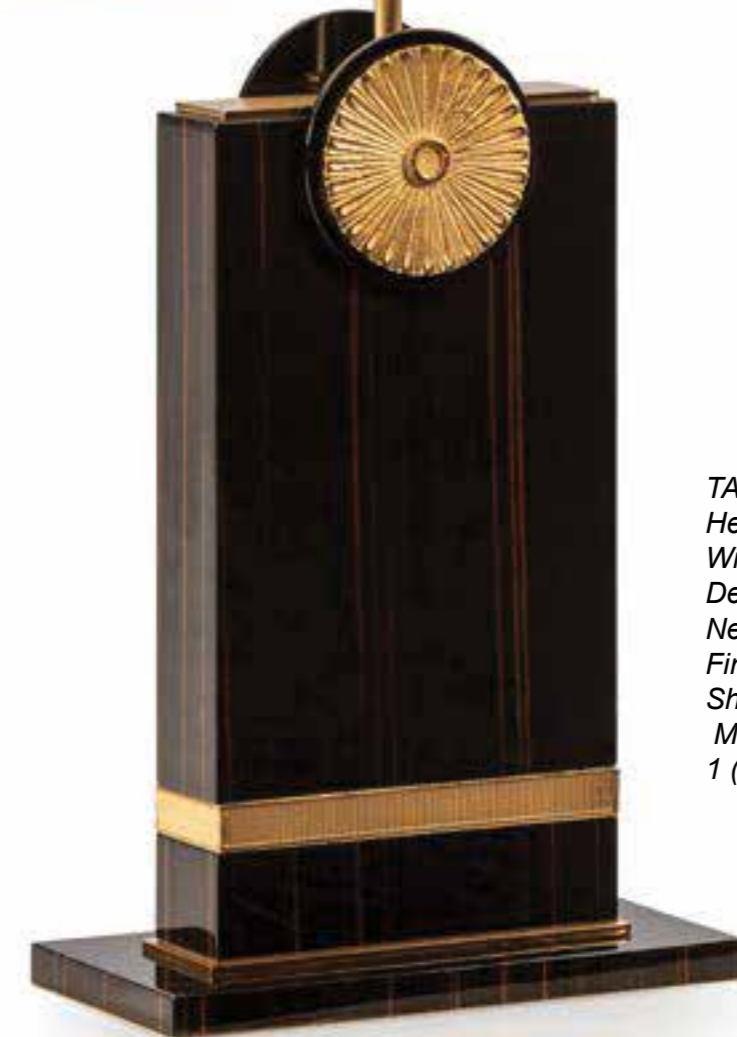

*TABLE LAMP– Ref.: 20279.0
Height: 75 cm / 29,92 in
Width: 50 cm / 19,69 in
Depth: 25 cm / 9,84 in
Net weight: 12,00 Kg / 26,43 lb
Finish: OA (231)
Shade Ref: 629.035
Materials: Casted Bronze & Resine
1 (E27)*

*TABLE LAMP– Ref.: 20271.0
Height: 80 cm / 31,5 in
Width: Ø 50 cm / 19,69 in
Net weight: 10,00 Kg / 22,03 lb
Finish: DB (67)
Shade Ref: 629.034
Materials: Casted Bronze
2 (E27)*

*TABLE LAMP– Ref.: 20281.0
Height: 75 cm / 29,53 in
Width: 50 cm / 19,69 in
Depth: 25 cm / 9,84 in
Net weight: 12,00 Kg / 26,43 lb
Finish: OA (231)
Shade Ref: 629.035
Materials: Casted Bronze & Wood
1 (E27)*

TABLE LAMP- Ref.: 20322.0
Height: 75 cm / 29,53 in
Width: Ø45cm / 17,72Ø in
Net weight: 12,00 Kg / 26,43 lb
Finish: OA/NB (288)
Shade Ref: 629.042
Materials: Casted Bronze & Wood
1 (E27)

TABLE LAMP– Ref.: 20280.0
Height: 75 cm / 29,53 in
Width: Ø 50 cm / 19,69 in
Net weight: 10,00 Kg / 22,03 lb
Finish: DB/B.BR/NB (600)
Shade Ref: 629.036
Materials: Casted Bronze & Leather.
1 (E27)