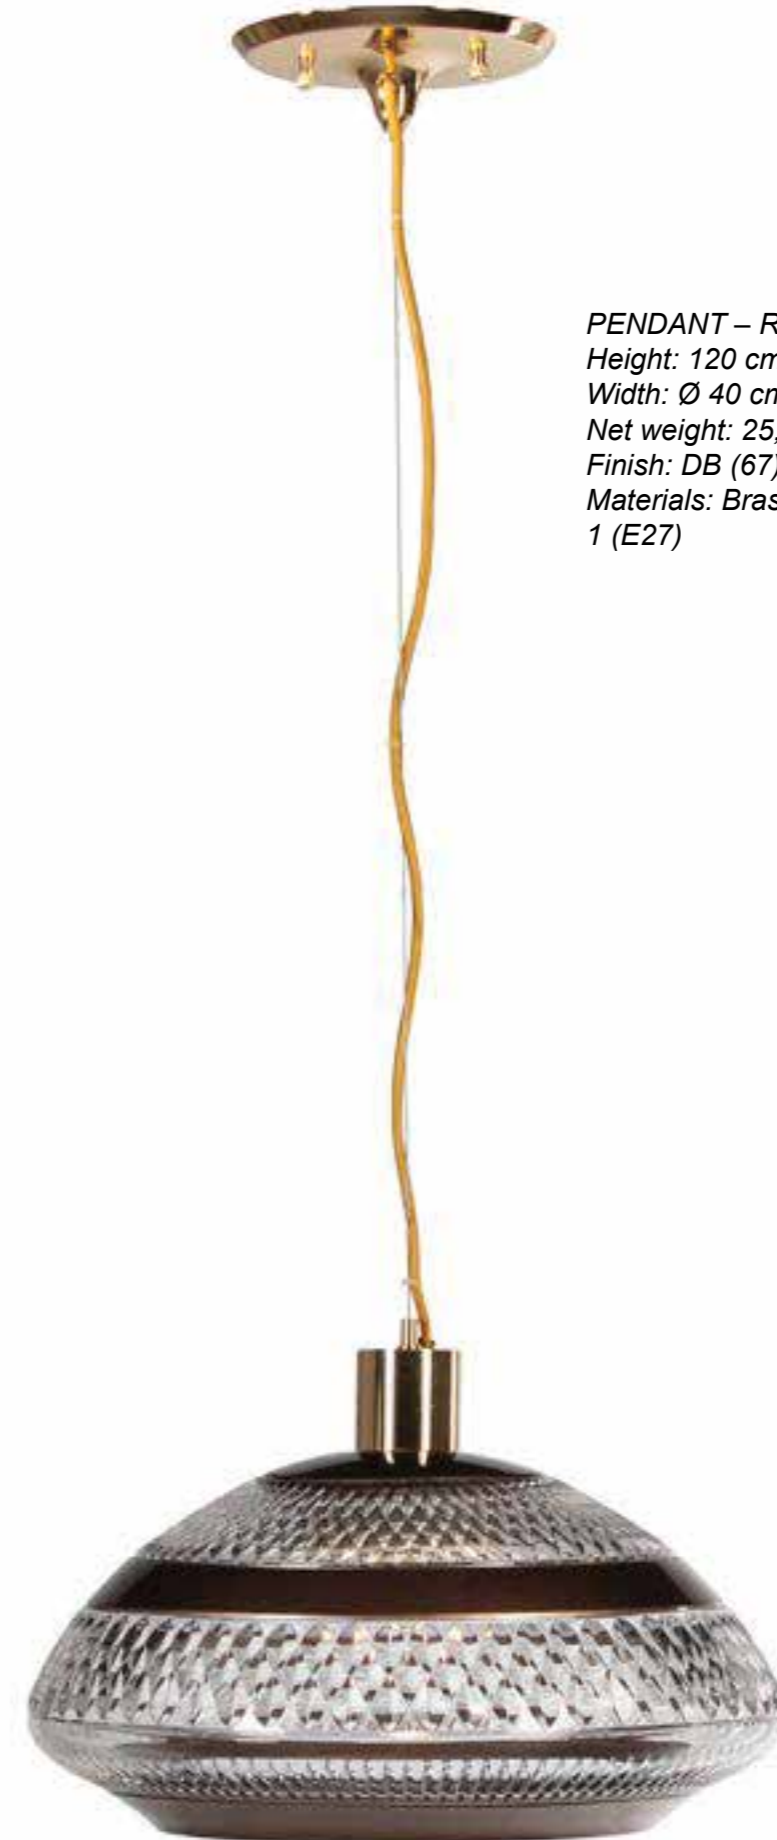

*PENDANT – Ref.: 20288.1 (BRONZO GLASS)
Height: 120 cm / 47,24 in
Width: Ø 40 cm / 15,75 in
Net weight: 25,00 Kg / 55,07 lb
Finish: DB (67)
Materials: Brass & Italian hand cut crystal.
1 (E27)*