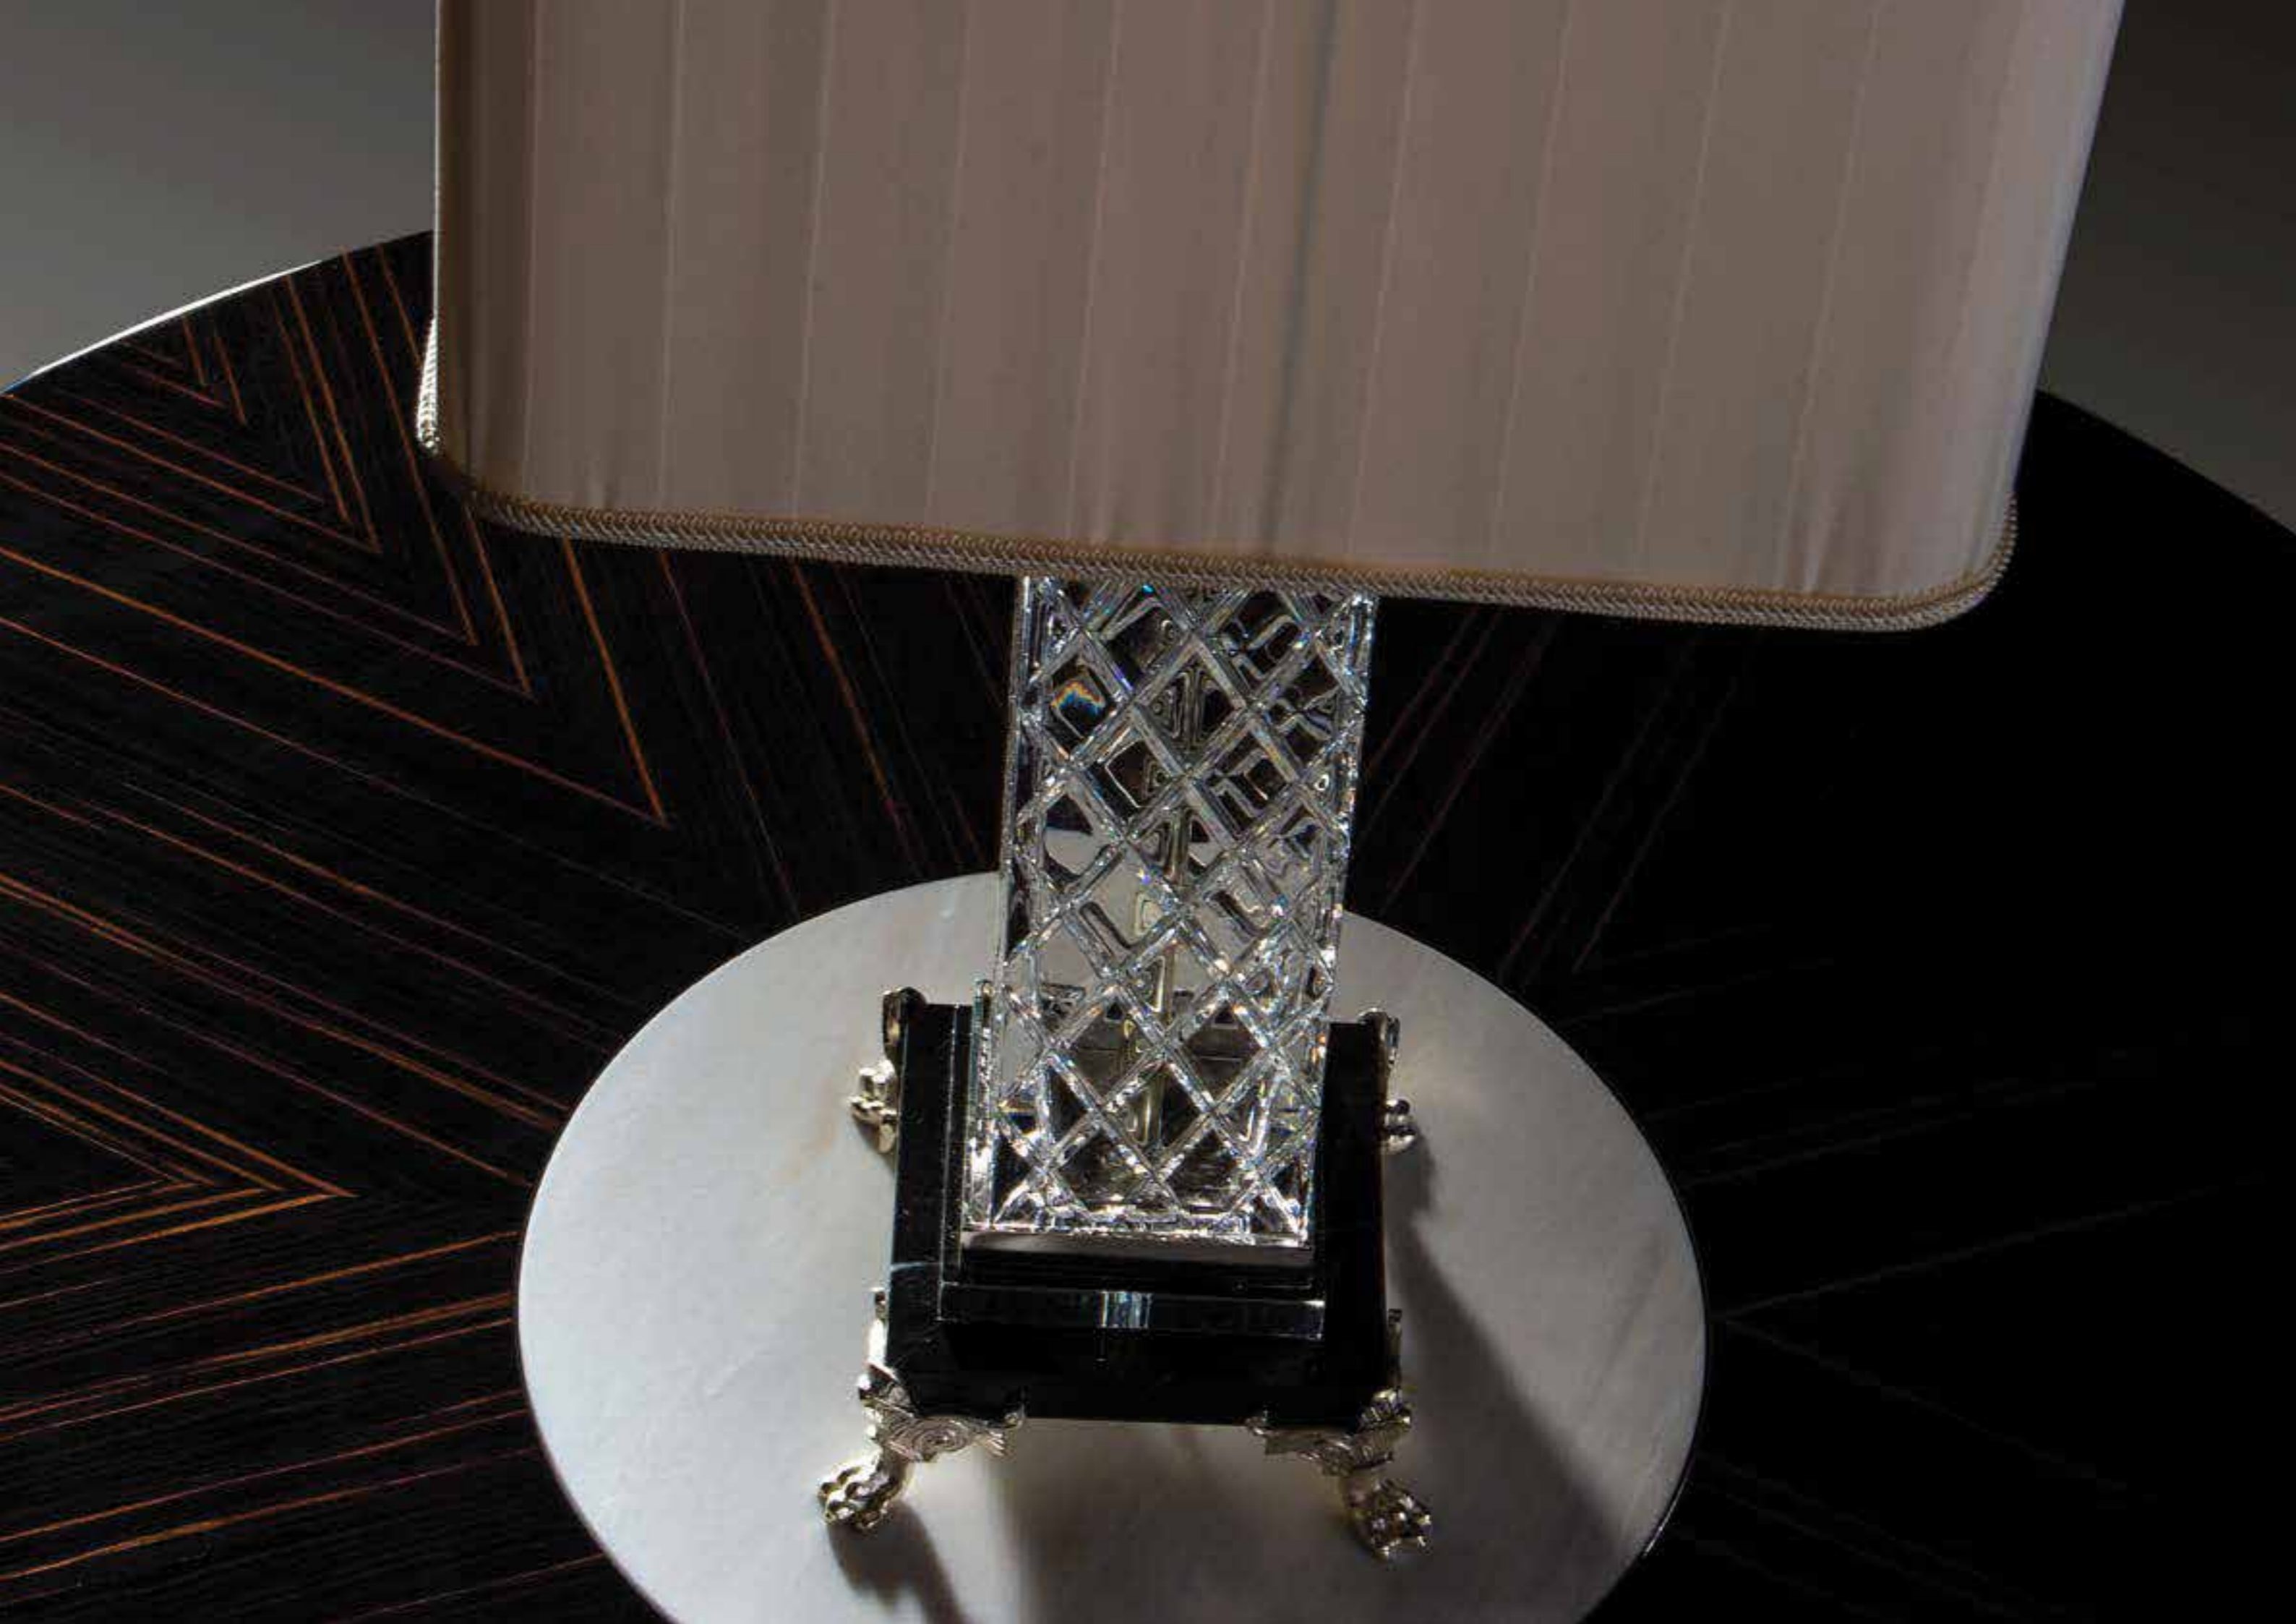

*TABLE LAMP – Ref.: 20294.0
Height: 70 cm / 27,56 in
Width: 35 cm / 13,78 in
Depth: 35 cm / 13,78 in
Net weight: 14,20 Kg / 31,28 lb
Finish: OA (231)
Shade Ref: 629.045
Materials: Casted Bronze & Italian hand cut crystal.
1 (E27)*