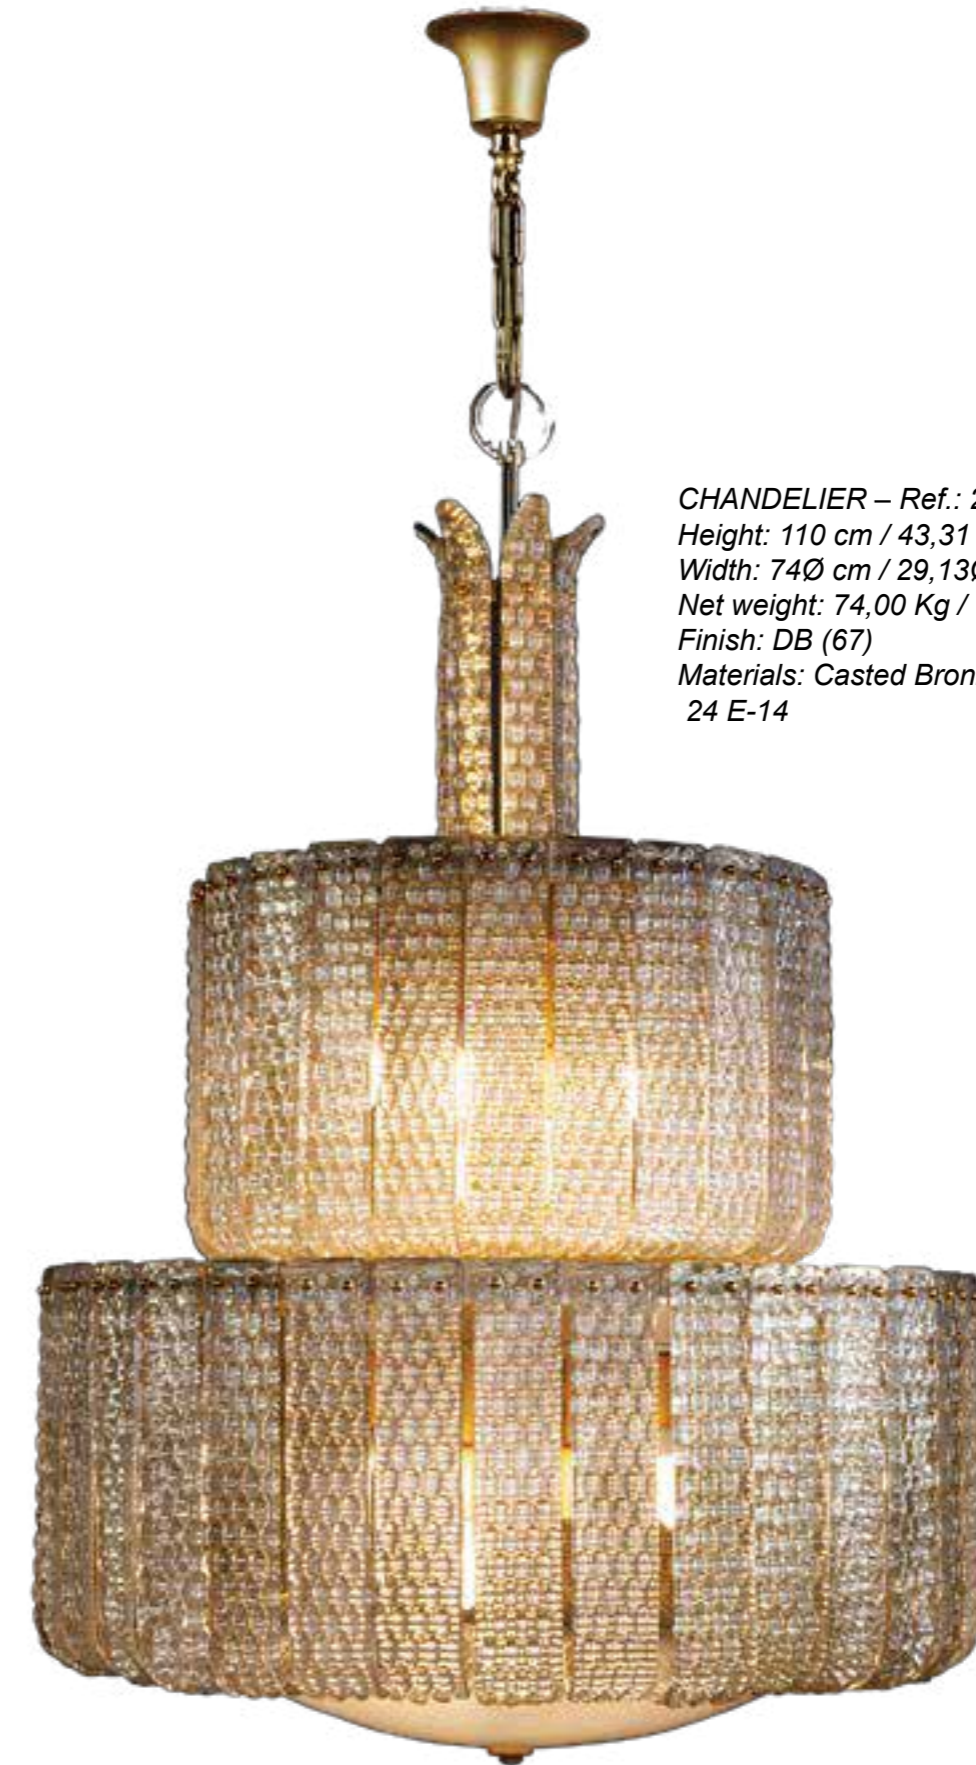

*WALL BRACKET – Ref.: 20277
Height: 52 cm / 20,47 in
Width: 29 cm / 11,42 in
Depth: 17 cm / 6,69 in
Net weight: 10,00 Kg / 22,03 lb
Finish: OA (231)
Materials: Casted Bronze & Venetian glass.
4 (G9)*

*CHANDELIER – Ref.: 20270
Height: 110 cm / 43,31 in
Width: 74Ø cm / 29,13Ø in
Net weight: 74,00 Kg / 163 lb
Finish: DB (67)
Materials: Casted Bronze & Venetian glass.
24 E-14*