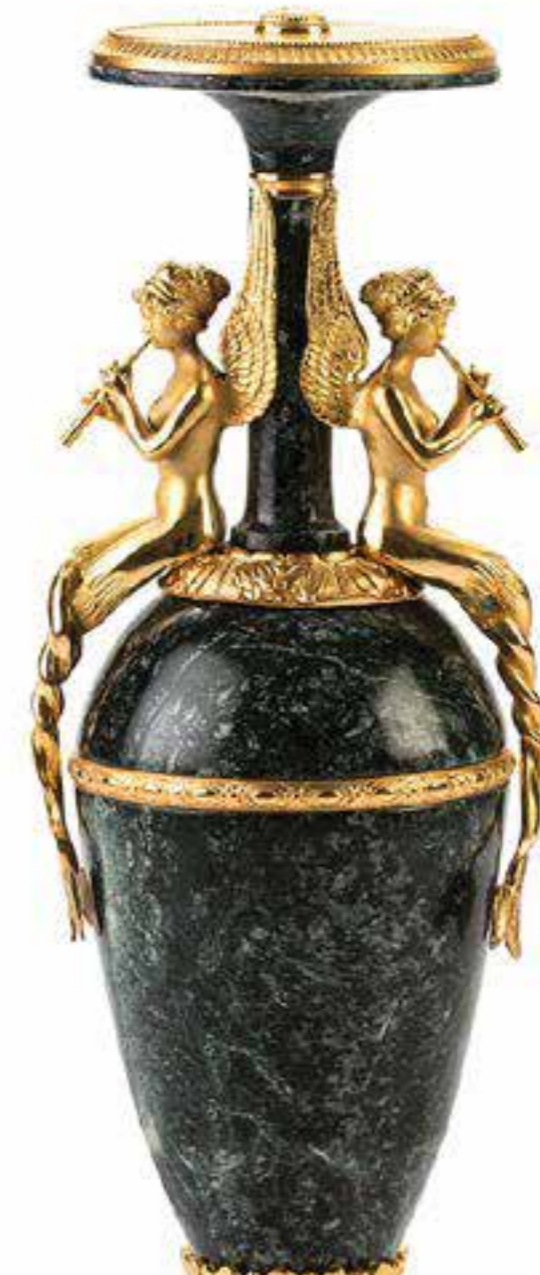

ACCESSORIES

CATALOG

*CENTER TABLE– Ref.: 14246
Height: 21 cm / 8,2 in
Width: Ø 34 cm / 13,38 in
Net weight: 4,00 Kg / 8,81 lb
Finish: OA (231)
Materials: Brass , Black marble & Italian hand cut crystal.*

*CENTER TABLE- Ref.: 14247
Height: 35 cm / 13,77 in
Width: Ø 35 cm / 13,77 in
Net weight: 6,00 Kg / 13,22 lb
Finish: OA (231)
Materials: Brass & Italian hand cut crystal.*

CENTER TABLE- Ref.: 14242
Height: 72 cm / 28,34 in
Width: Ø 20 cm / 7,8 in
Net weight: 25,00 Kg / 55 lb
Finish: OA (231)
Materials: Brass , Green Marble& Italian hand cut crystal.