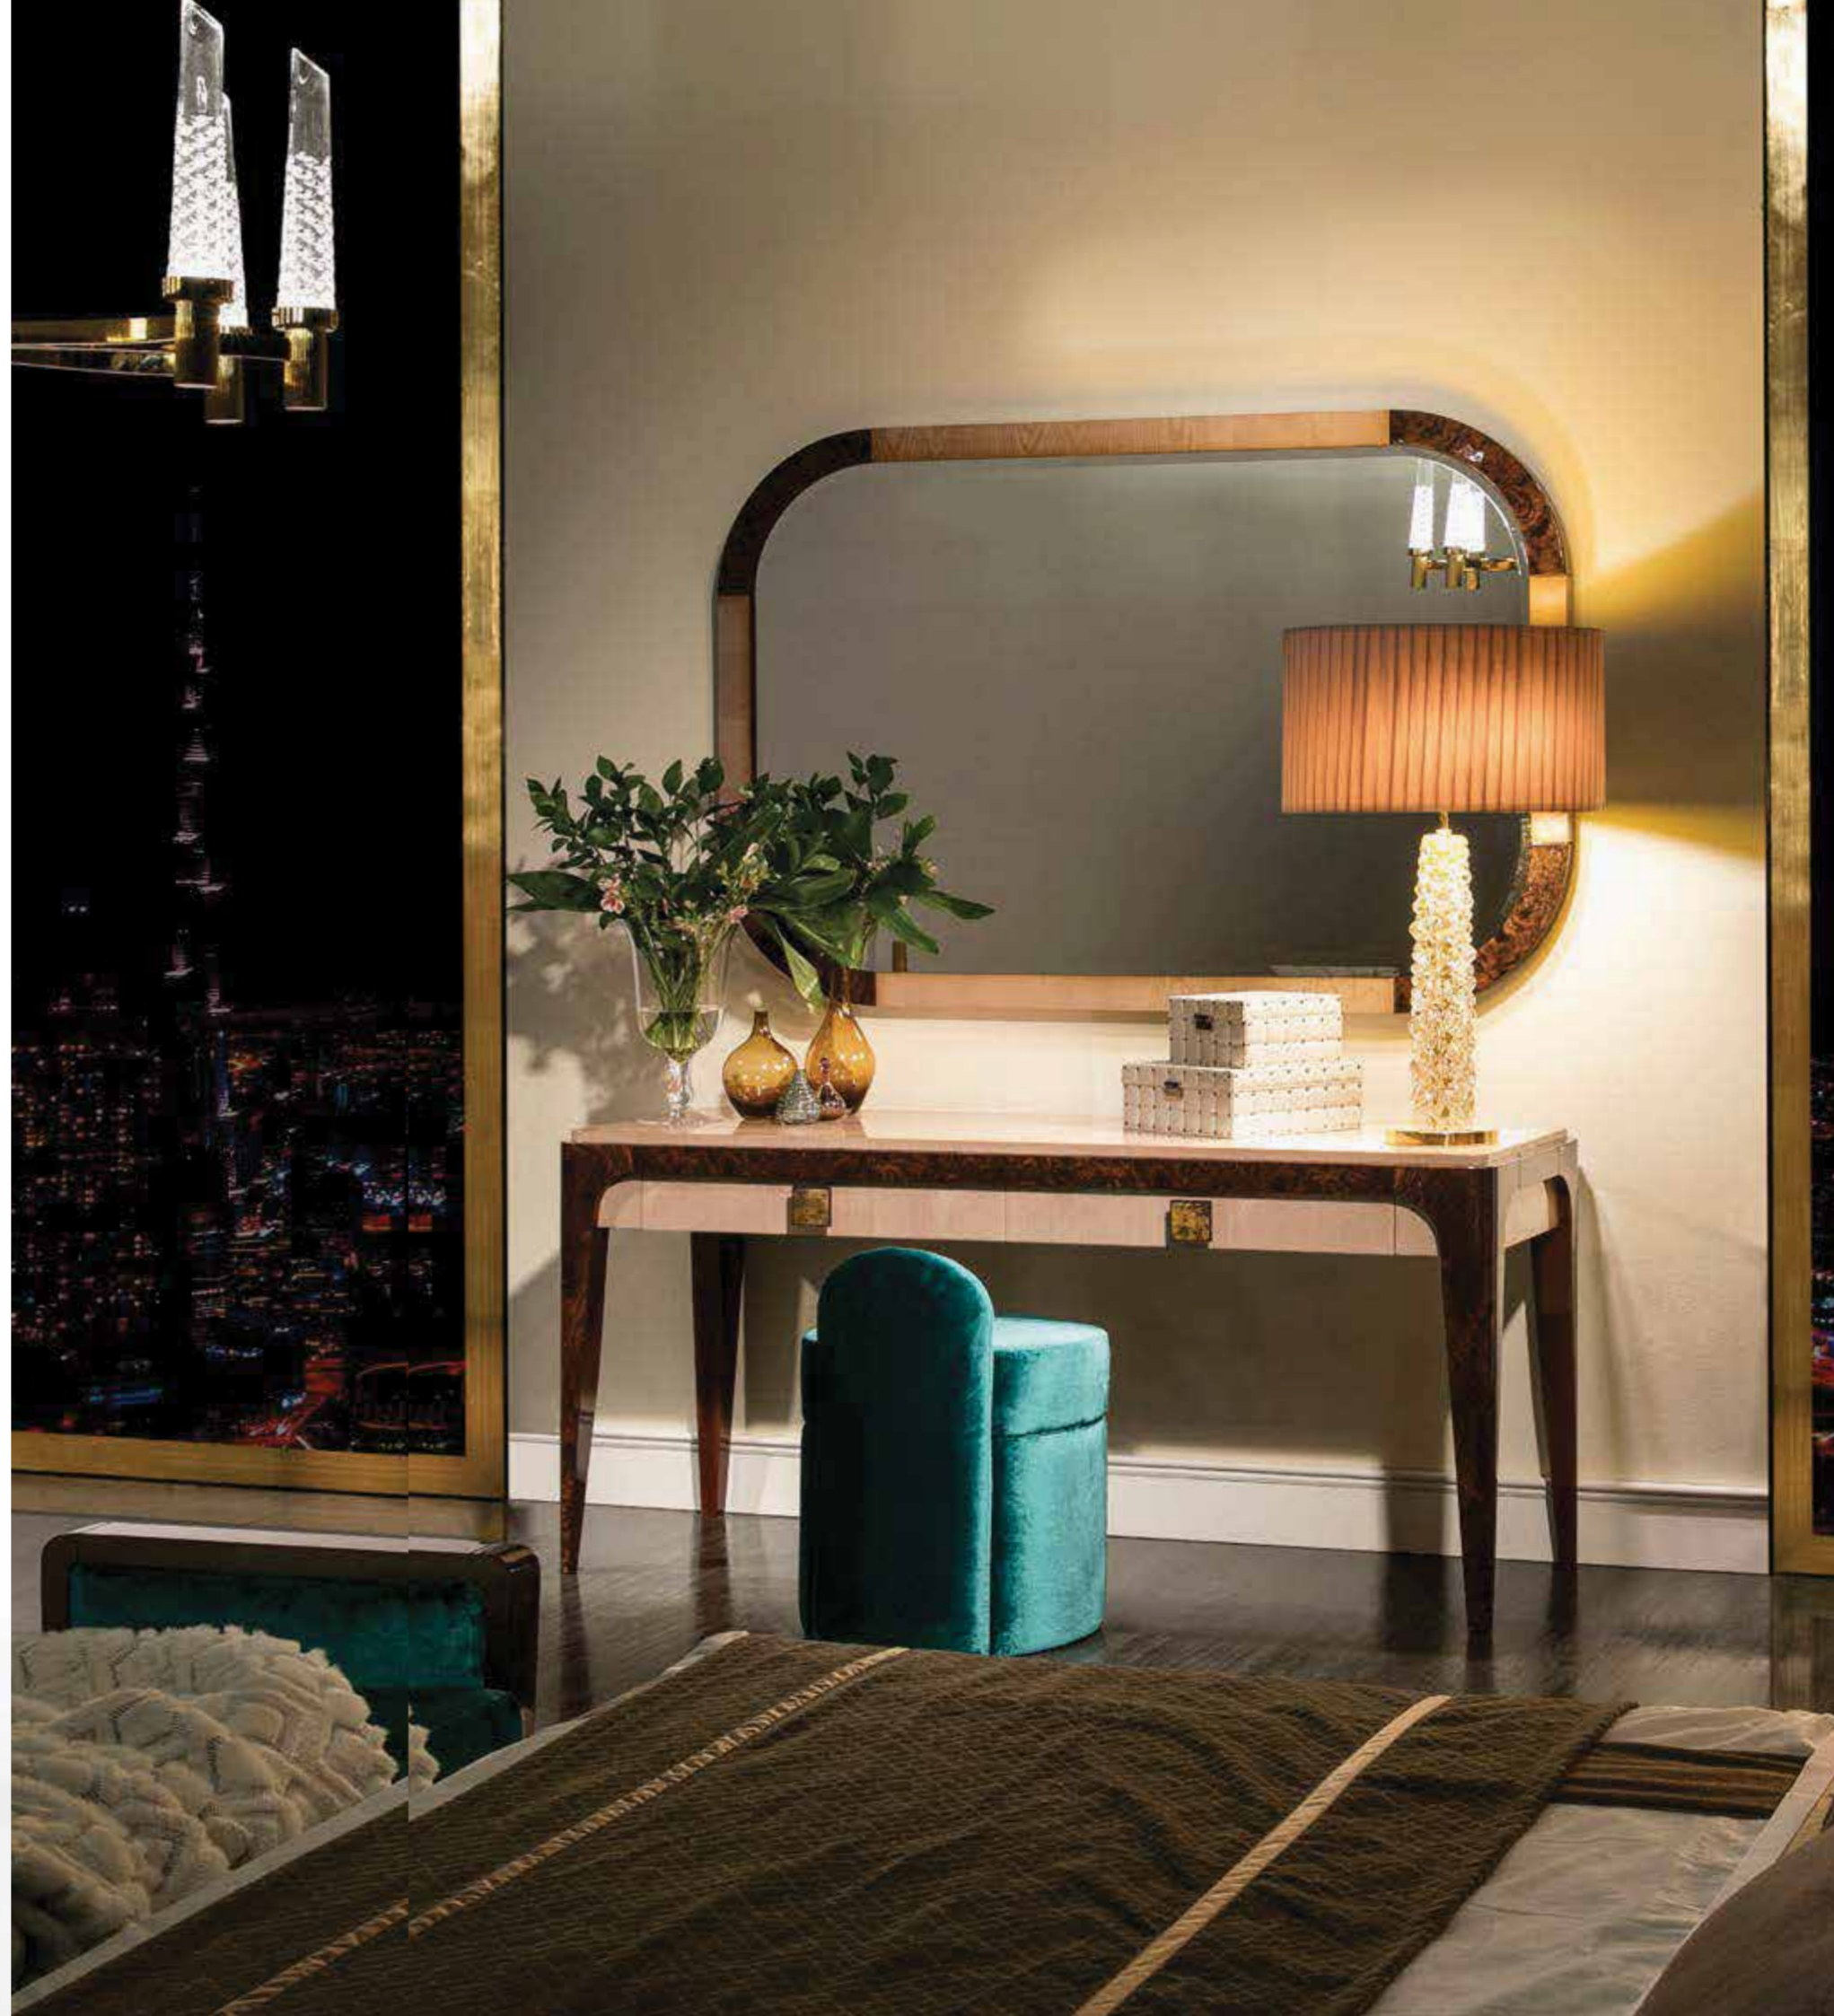

ASCOT COLLECTION

MIRROR – Ref.: 50399.0

Height: 160 cm / 62,99 in

Width: 110 cm / 43,31 in

Depth: 4 cm / 1,57 in

Net weight: 34,00 Kg / 74,89 lb

Finish: ASC.B (553)

DRESSING TABLE – Ref.: 50422.0

Height: 80 cm / 31,5 in

Width: 166 cm / 65,35 in

Depth: 56 cm / 22,05 in

Net weight: 60,00 Kg / 132,16 lb

Finish: ASC.B (553)

STOOL – Ref.: 50424.0

Height: 66 cm / 25,98 in

Width: Ø48 cm / Ø18,9 in

Net weight: 7,00 Kg / 15,42 lb

Finish: ASC.B (553)

Fabric: 243.081