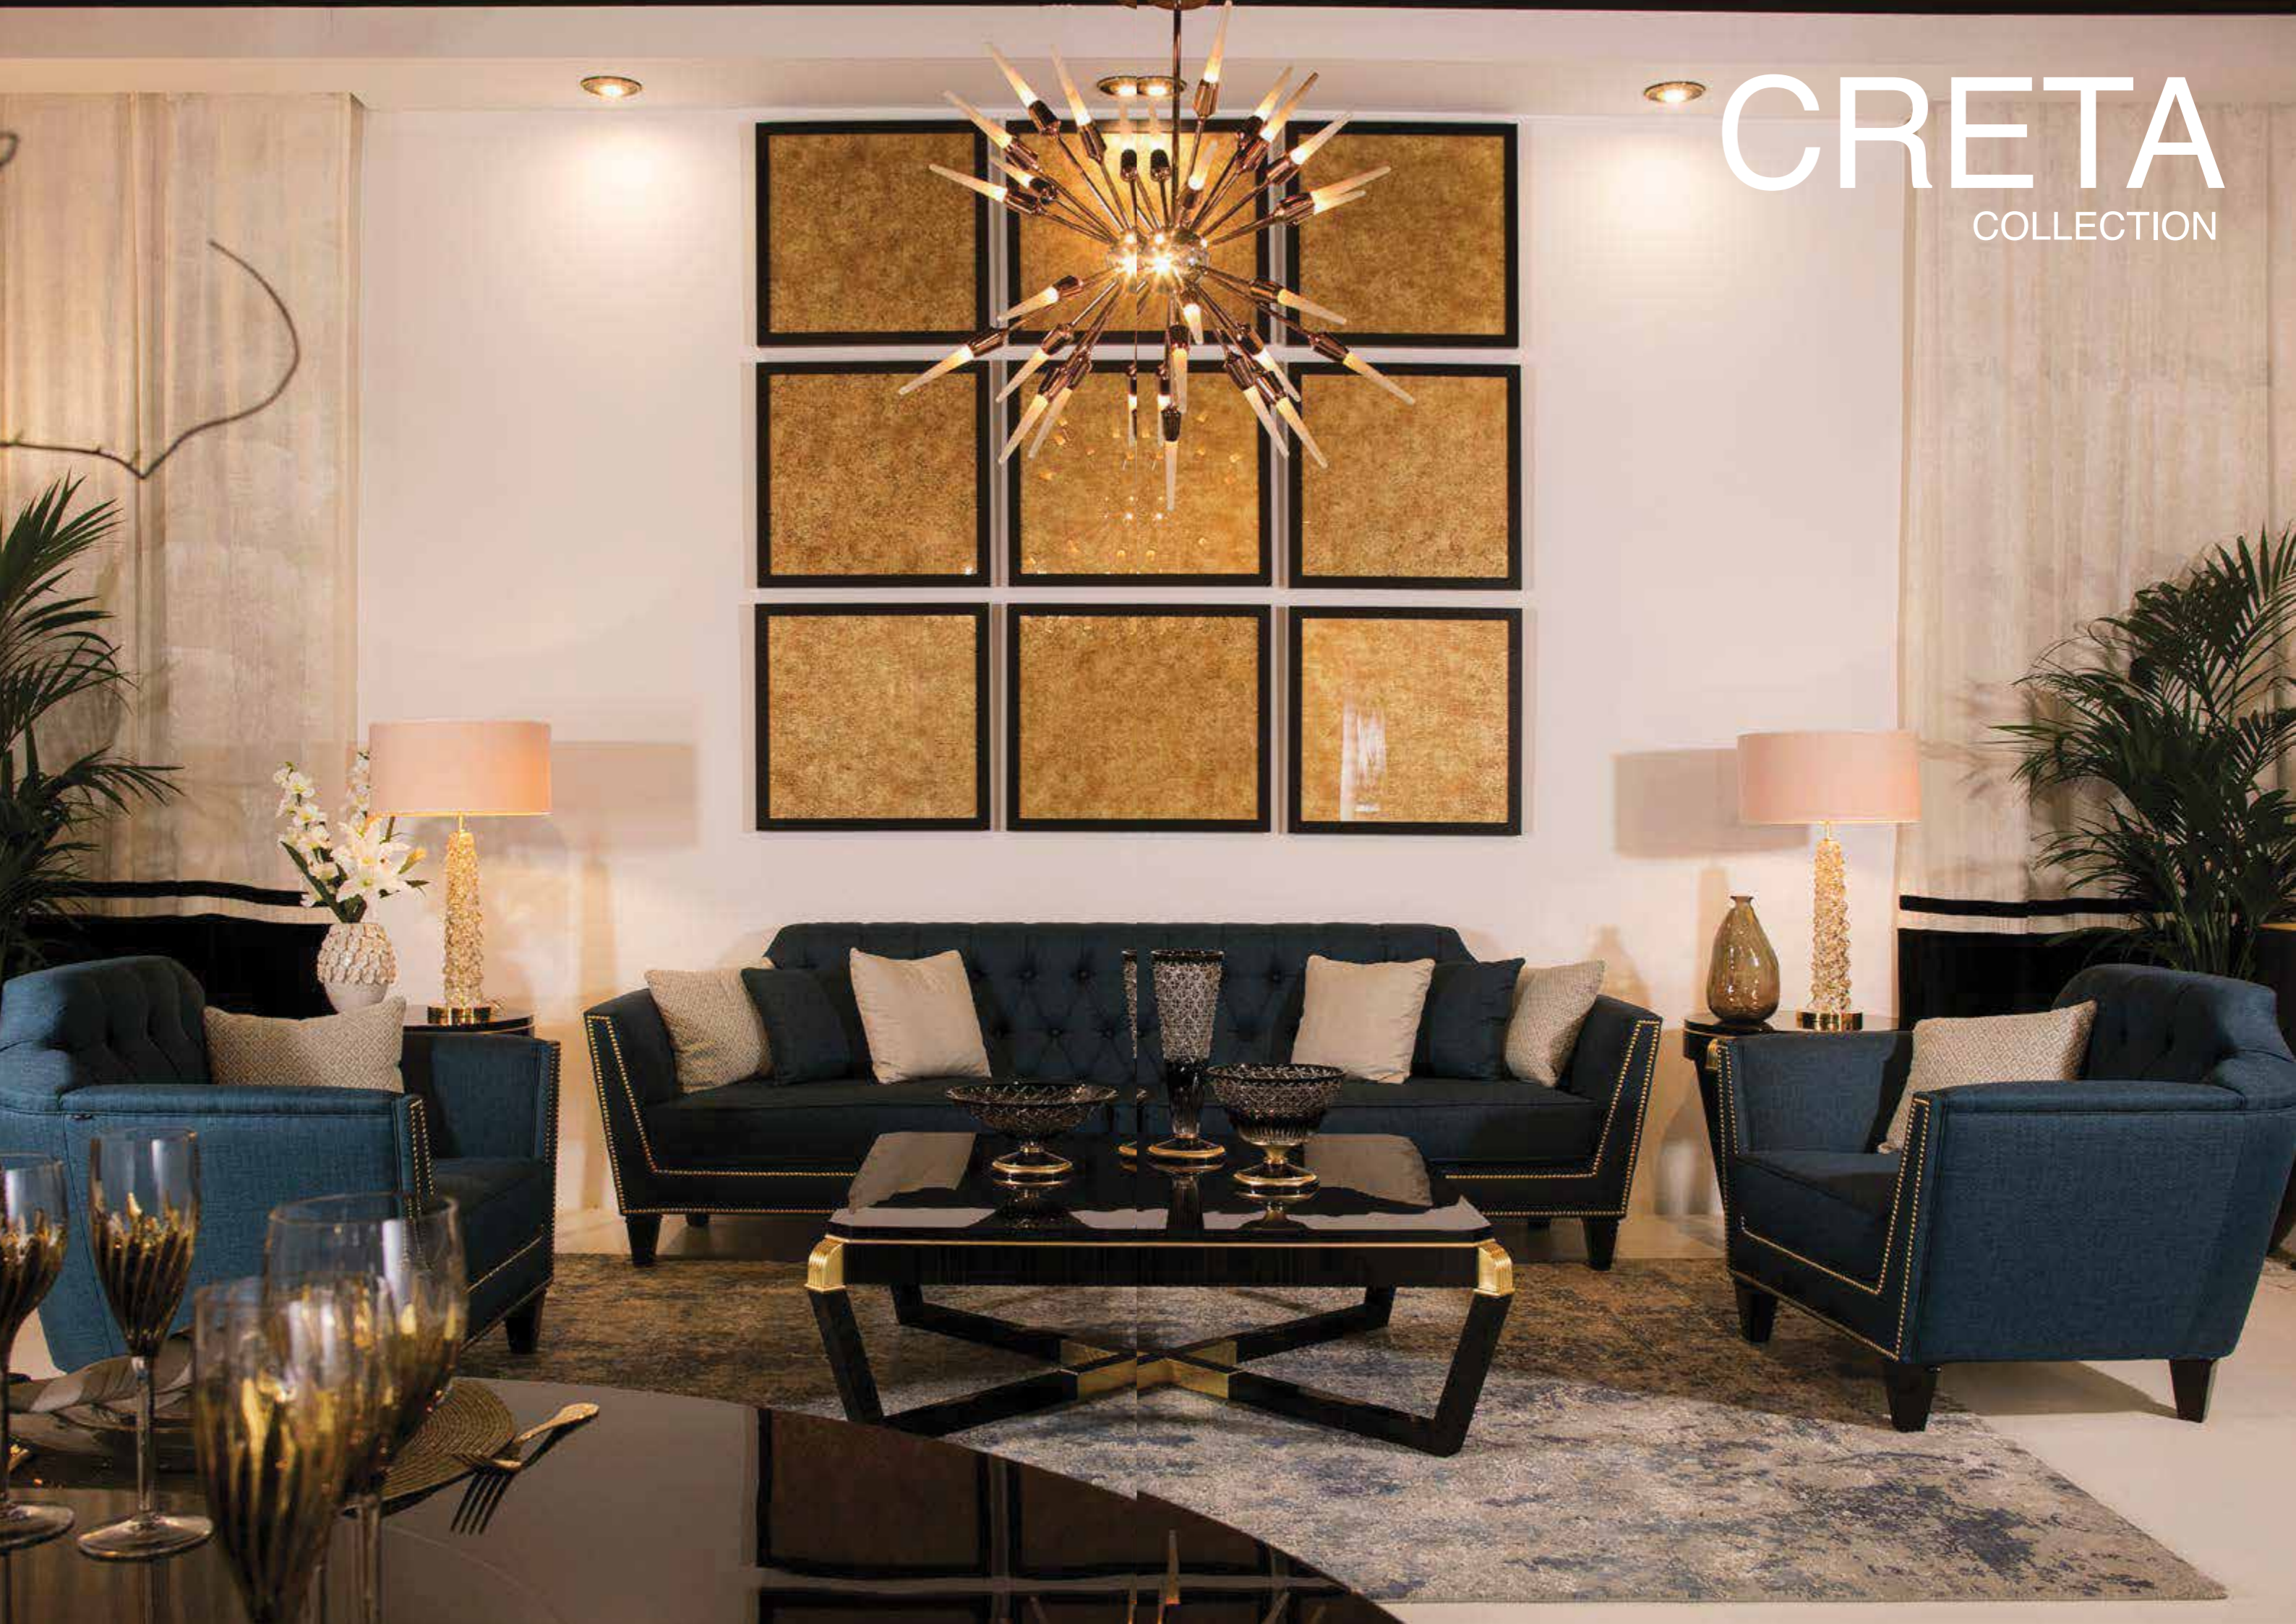

CRETA

COLLECTION