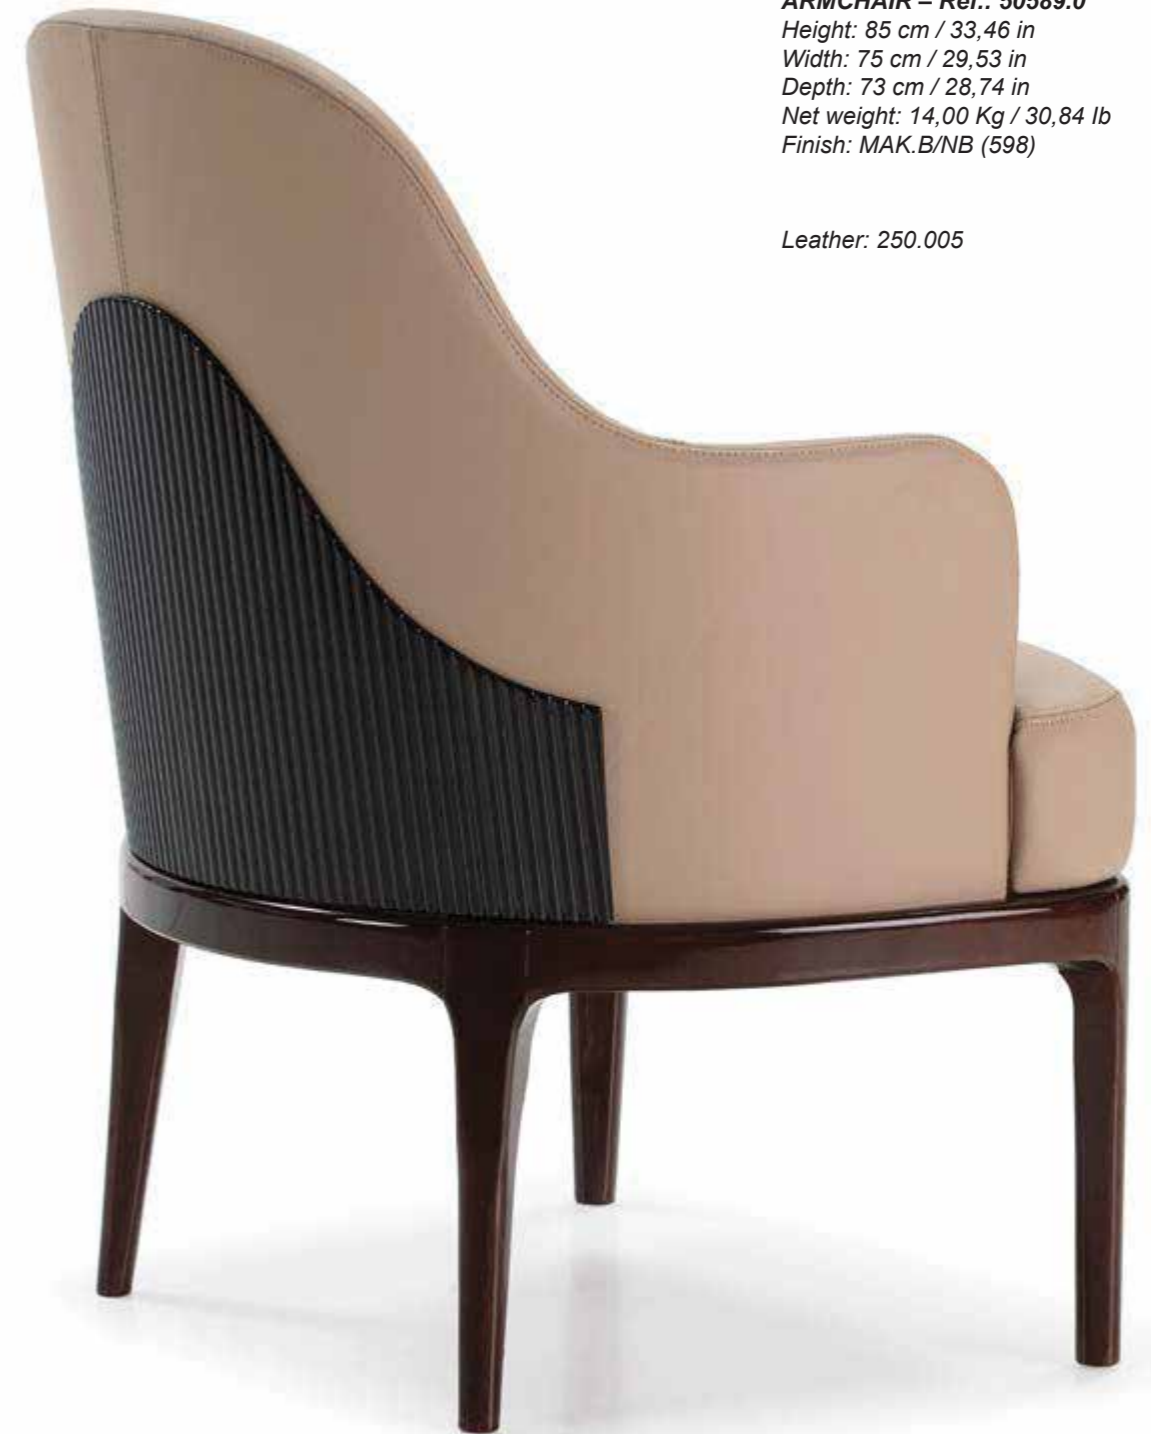

Leather: 250.005

CHEST OF DRAWERS – Ref.: 50575.0

Height: 80 cm / 31,5 in

Width: 160 cm / 62,99 in

Depth: 45 cm / 17,72 in

Net weight: 155,00 Kg / 341,41 lb

Finish: MAK.B/NB / DB (598/67)

Leather: 250.005