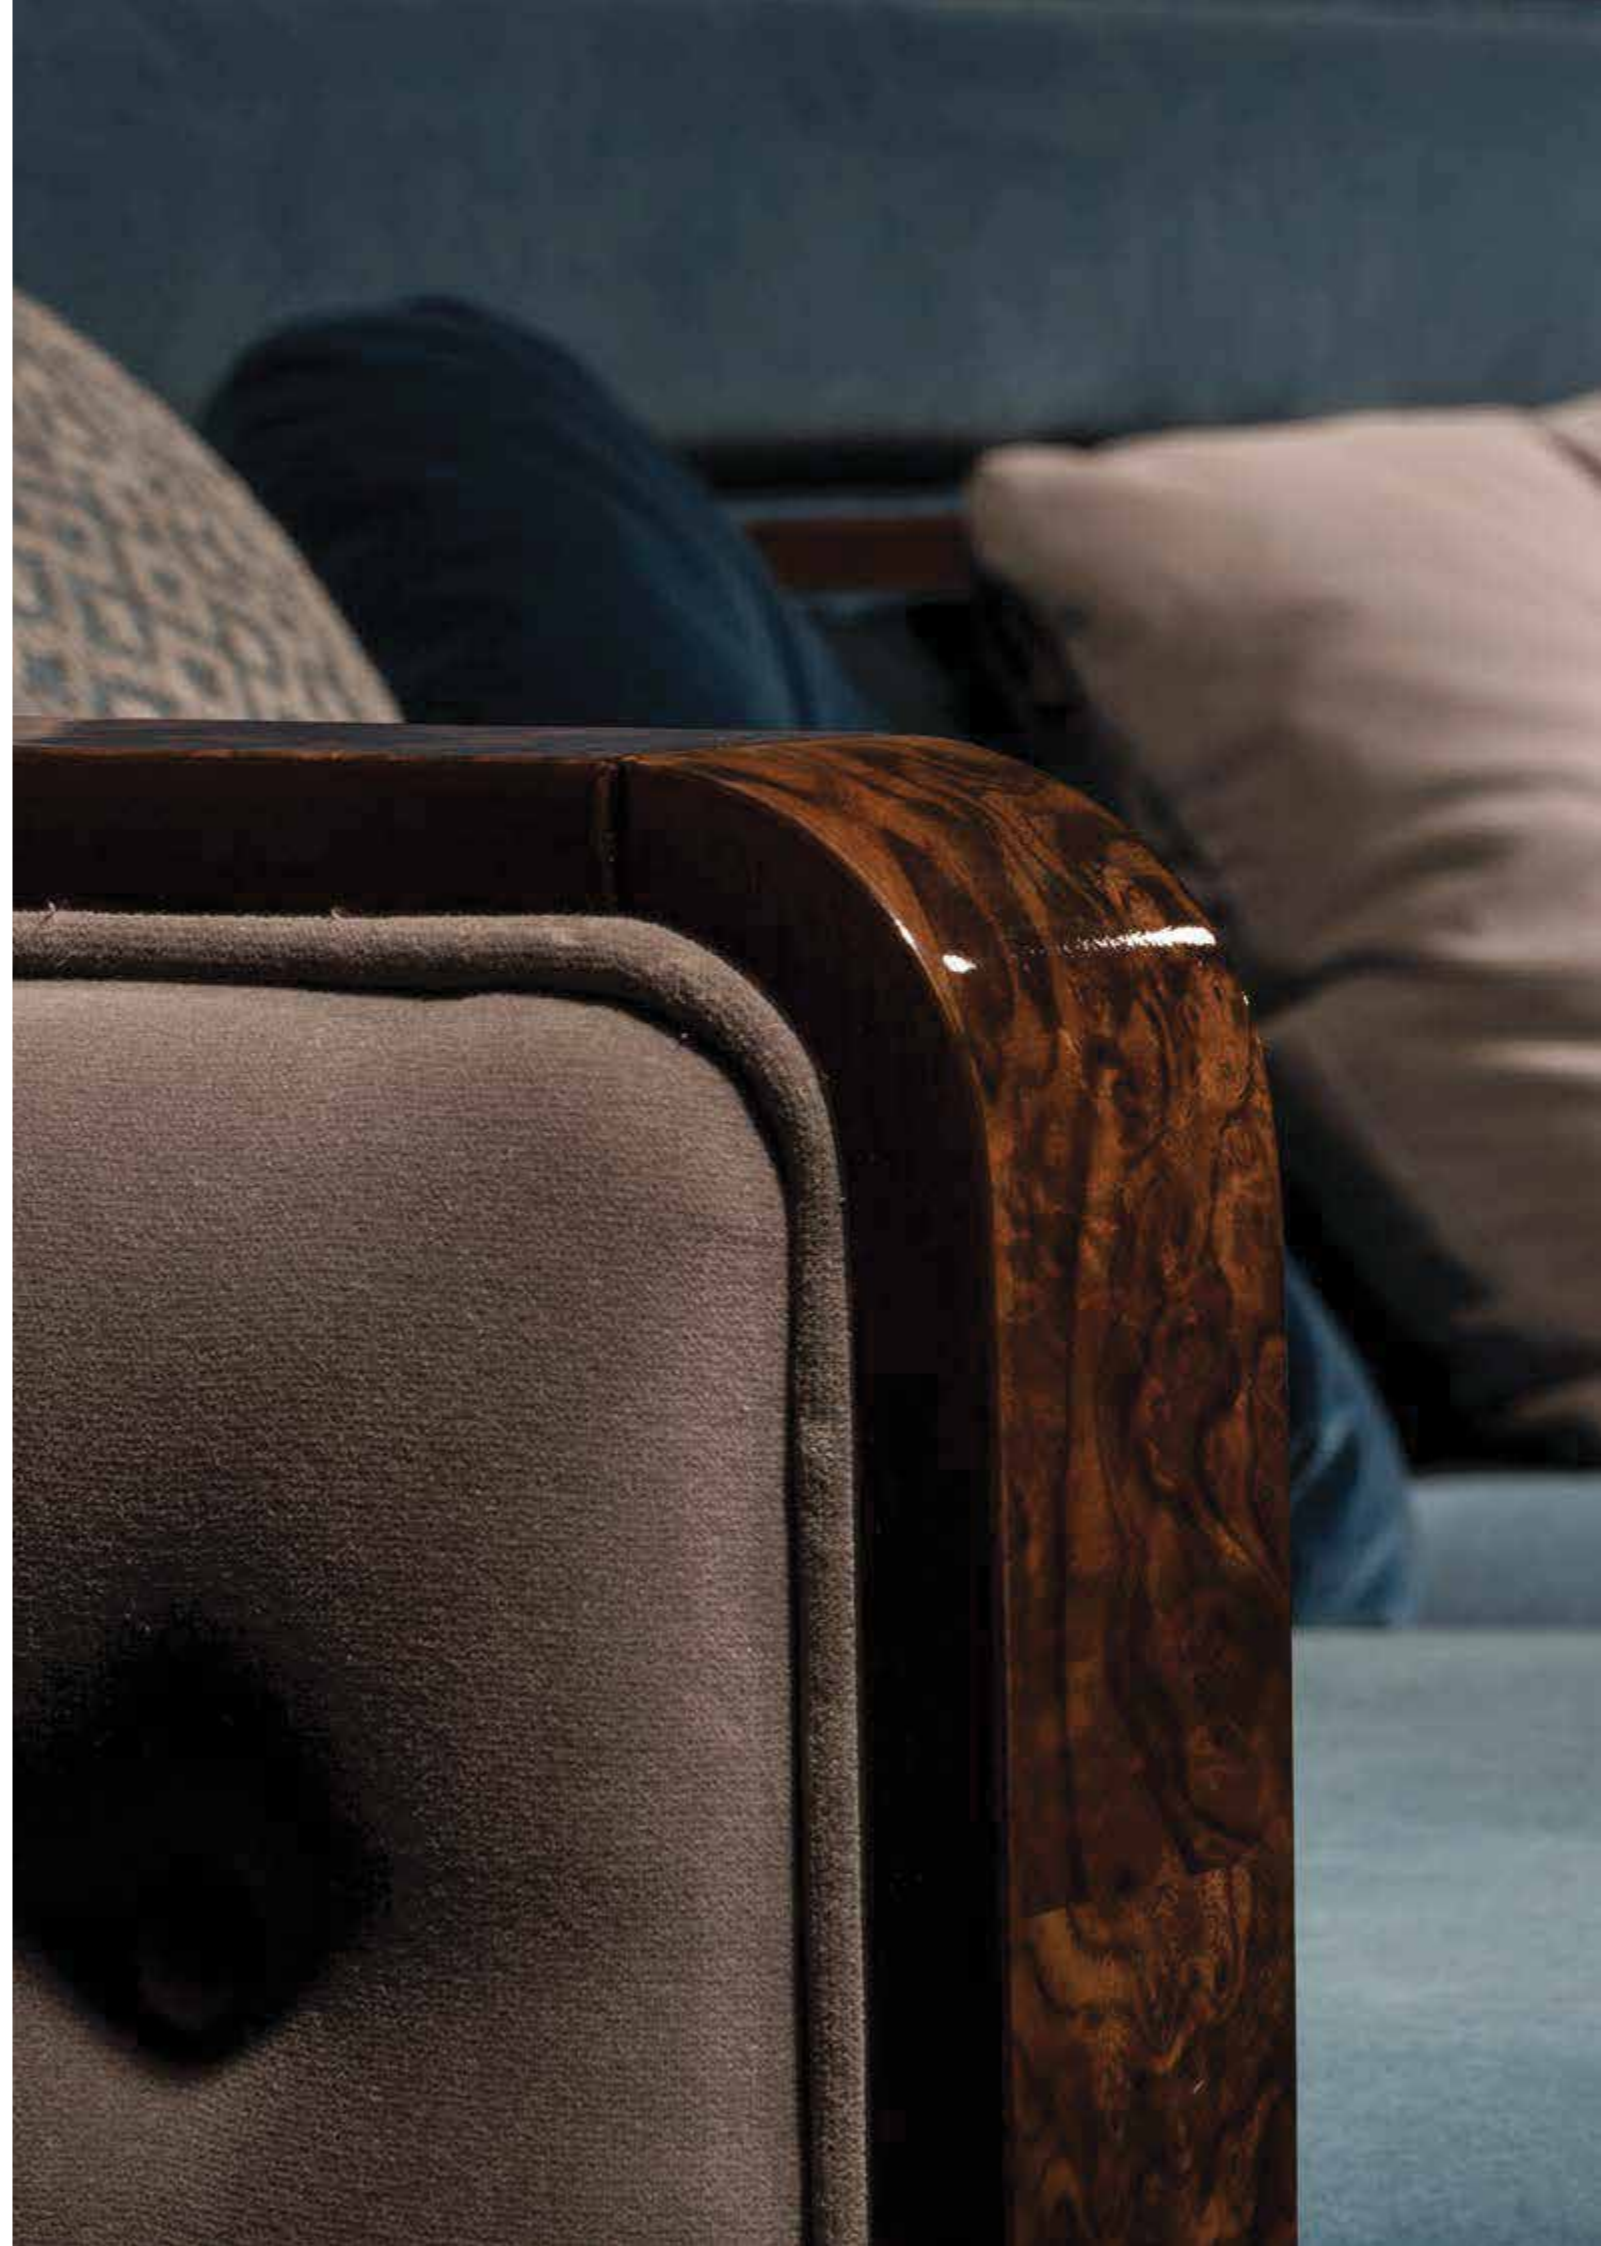

COLLECTION MATERIALS: WASHED ASH WOOD AND WALNUT BURL VENEERS & CASTED BRONZE.