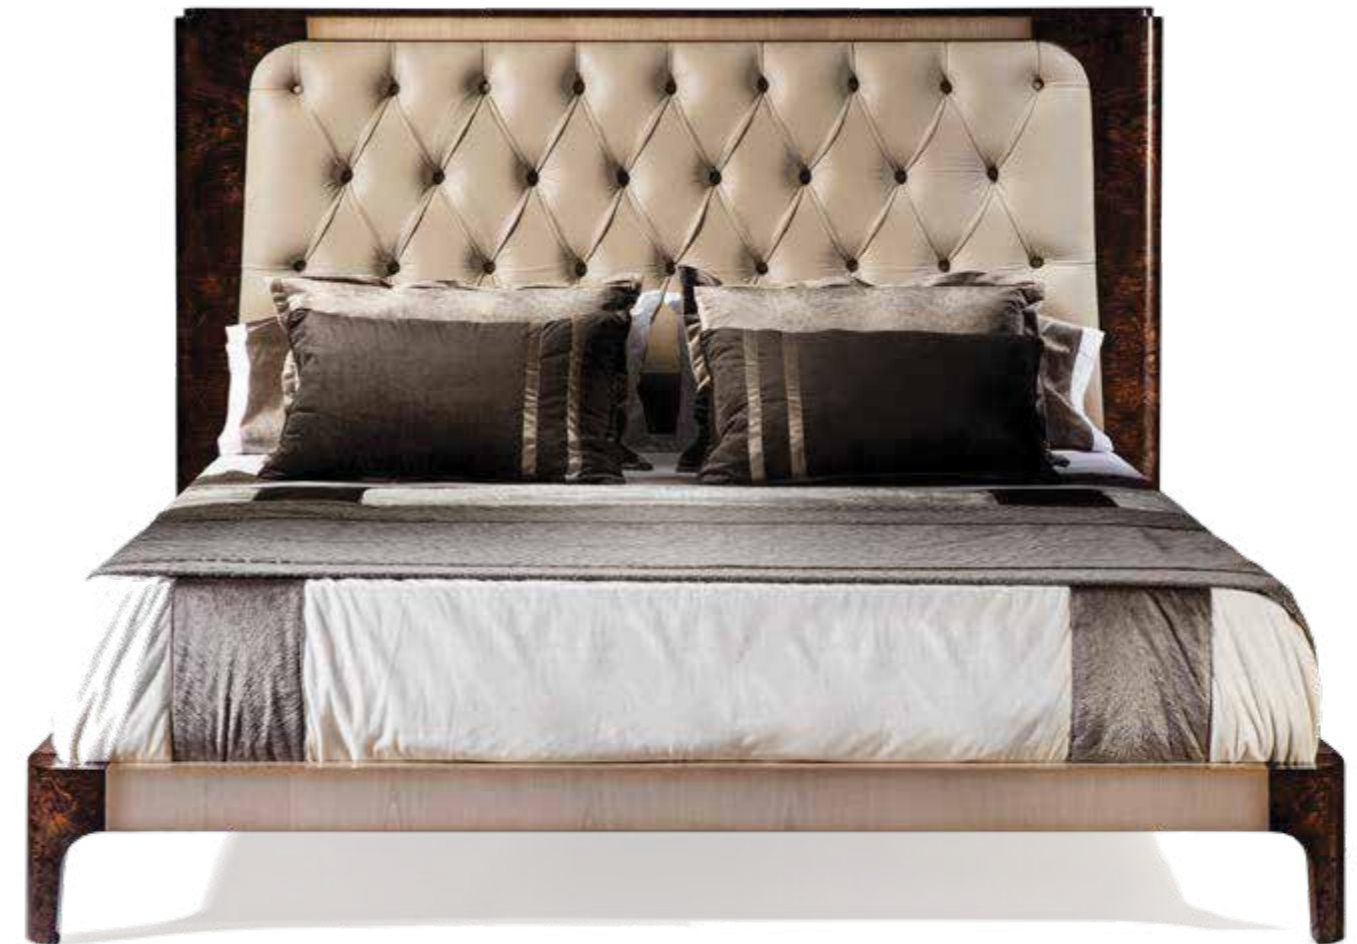

ARMCHAIR – Ref.: 50589.0
Height: 85 cm / 33,46 in
Width: 75 cm / 29,53 in
Depth: 73 cm / 28,74 in
Net weight: 14,00 Kg / 30,84 lb
Finish: MAK.B/NB (598)

Leather: 250.005

ASCOT

COLLECTION

BED – Ref.: 50420.0
Height: 158 cm / 62,2 in
Width: 206 cm / 81,1 in
Depth: 216 cm / 85,04 in
Net weight: 63,00 Kg / 138,77 lb
Finish: ASC.B (553)