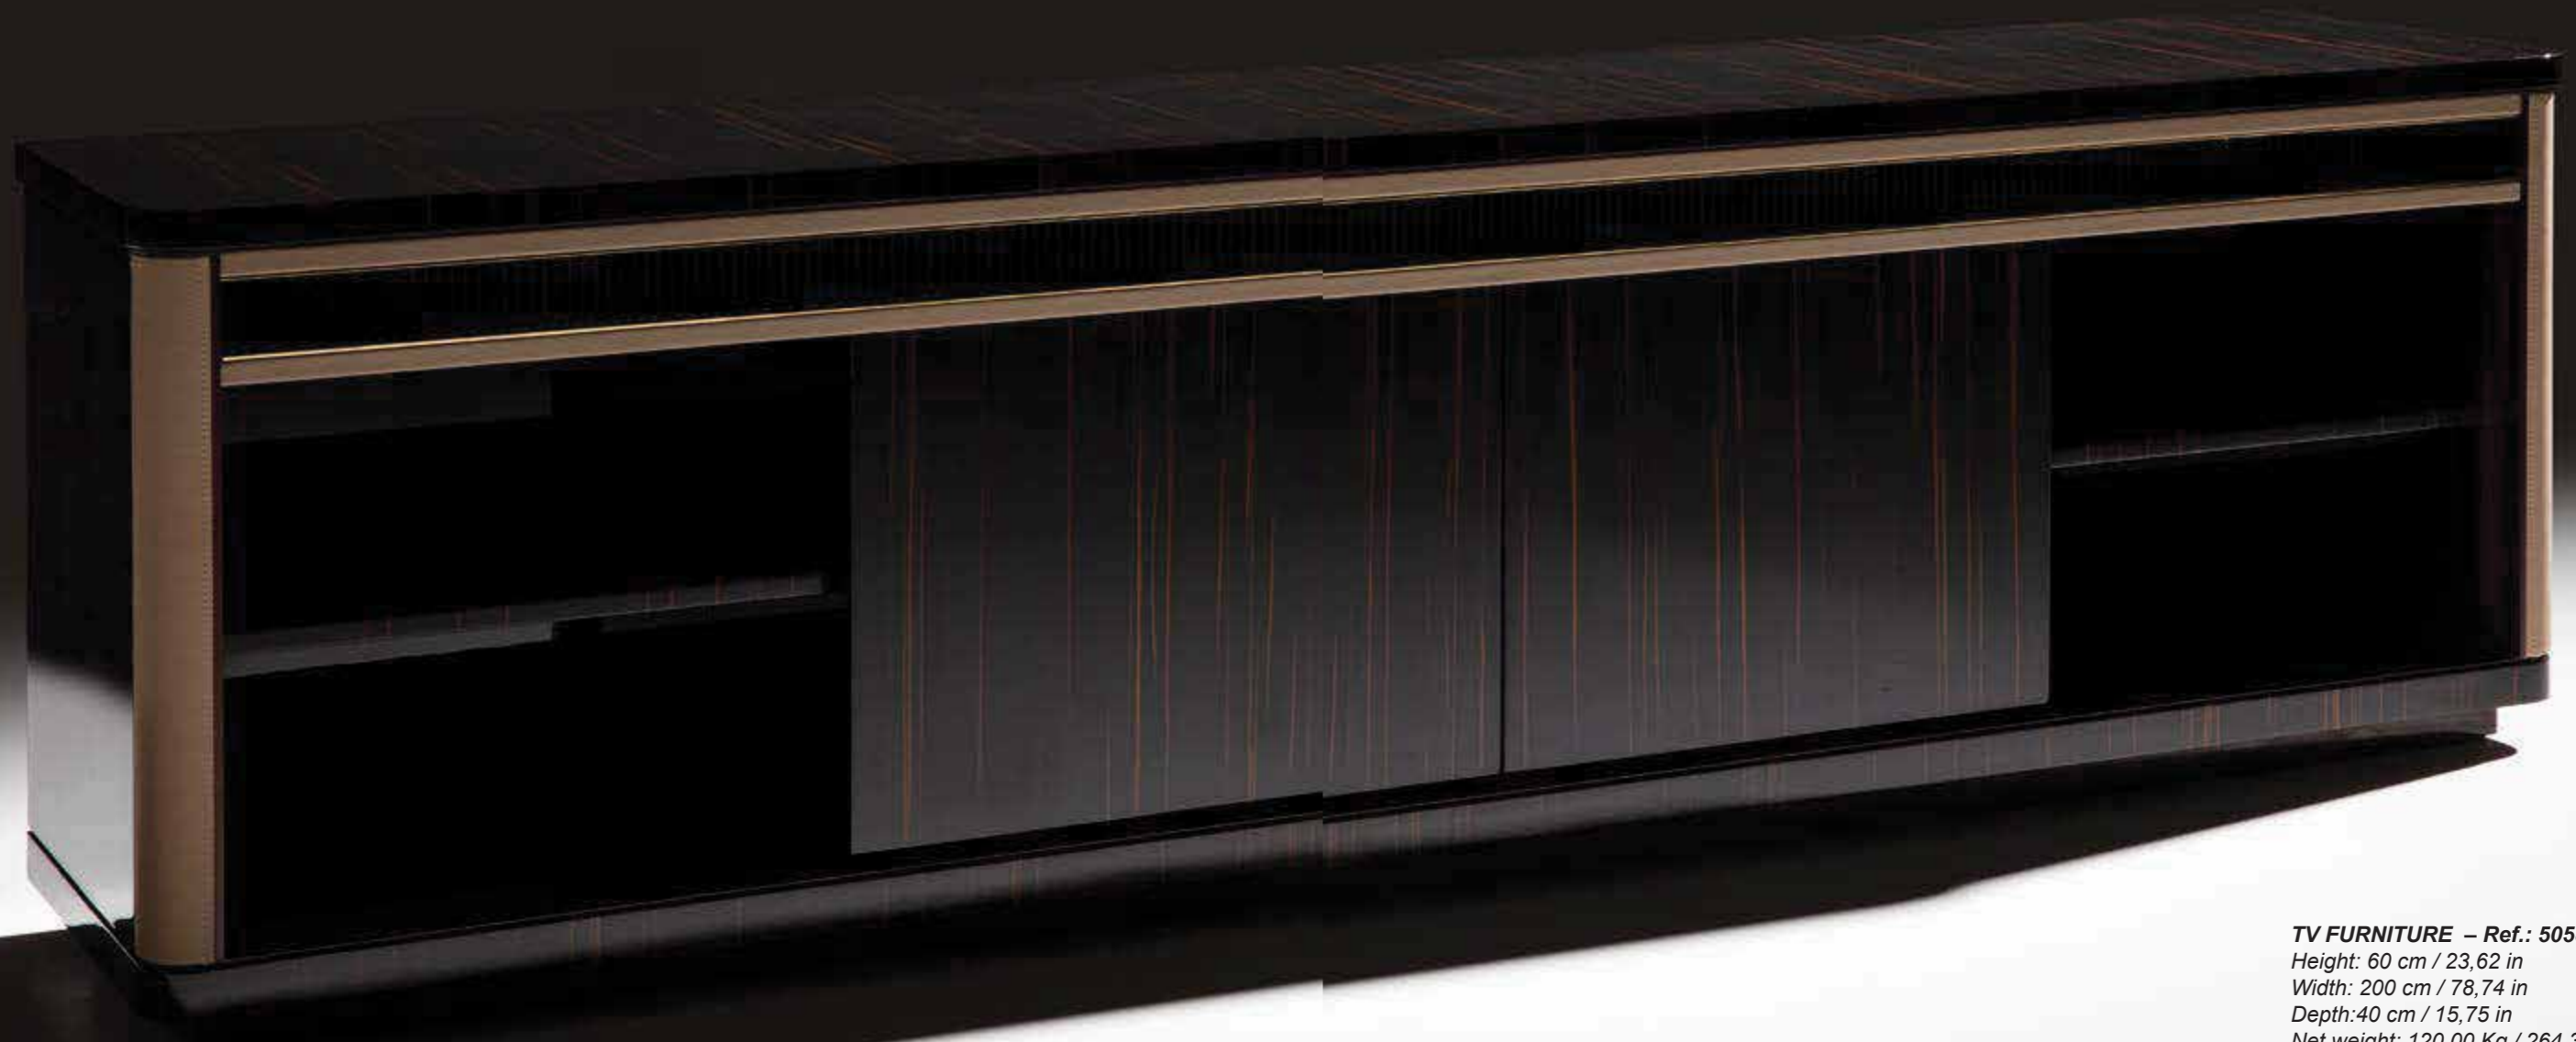

TV FURNITURE – Ref.: 50582.0

Height: 60 cm / 23,62 in

Width: 200 cm / 78,74 in

Depth: 40 cm / 15,75 in

Net weight: 120,00 Kg / 264,32 lb

Finish: MAK.B/NB / DB (598/67)

Leather: 250.005