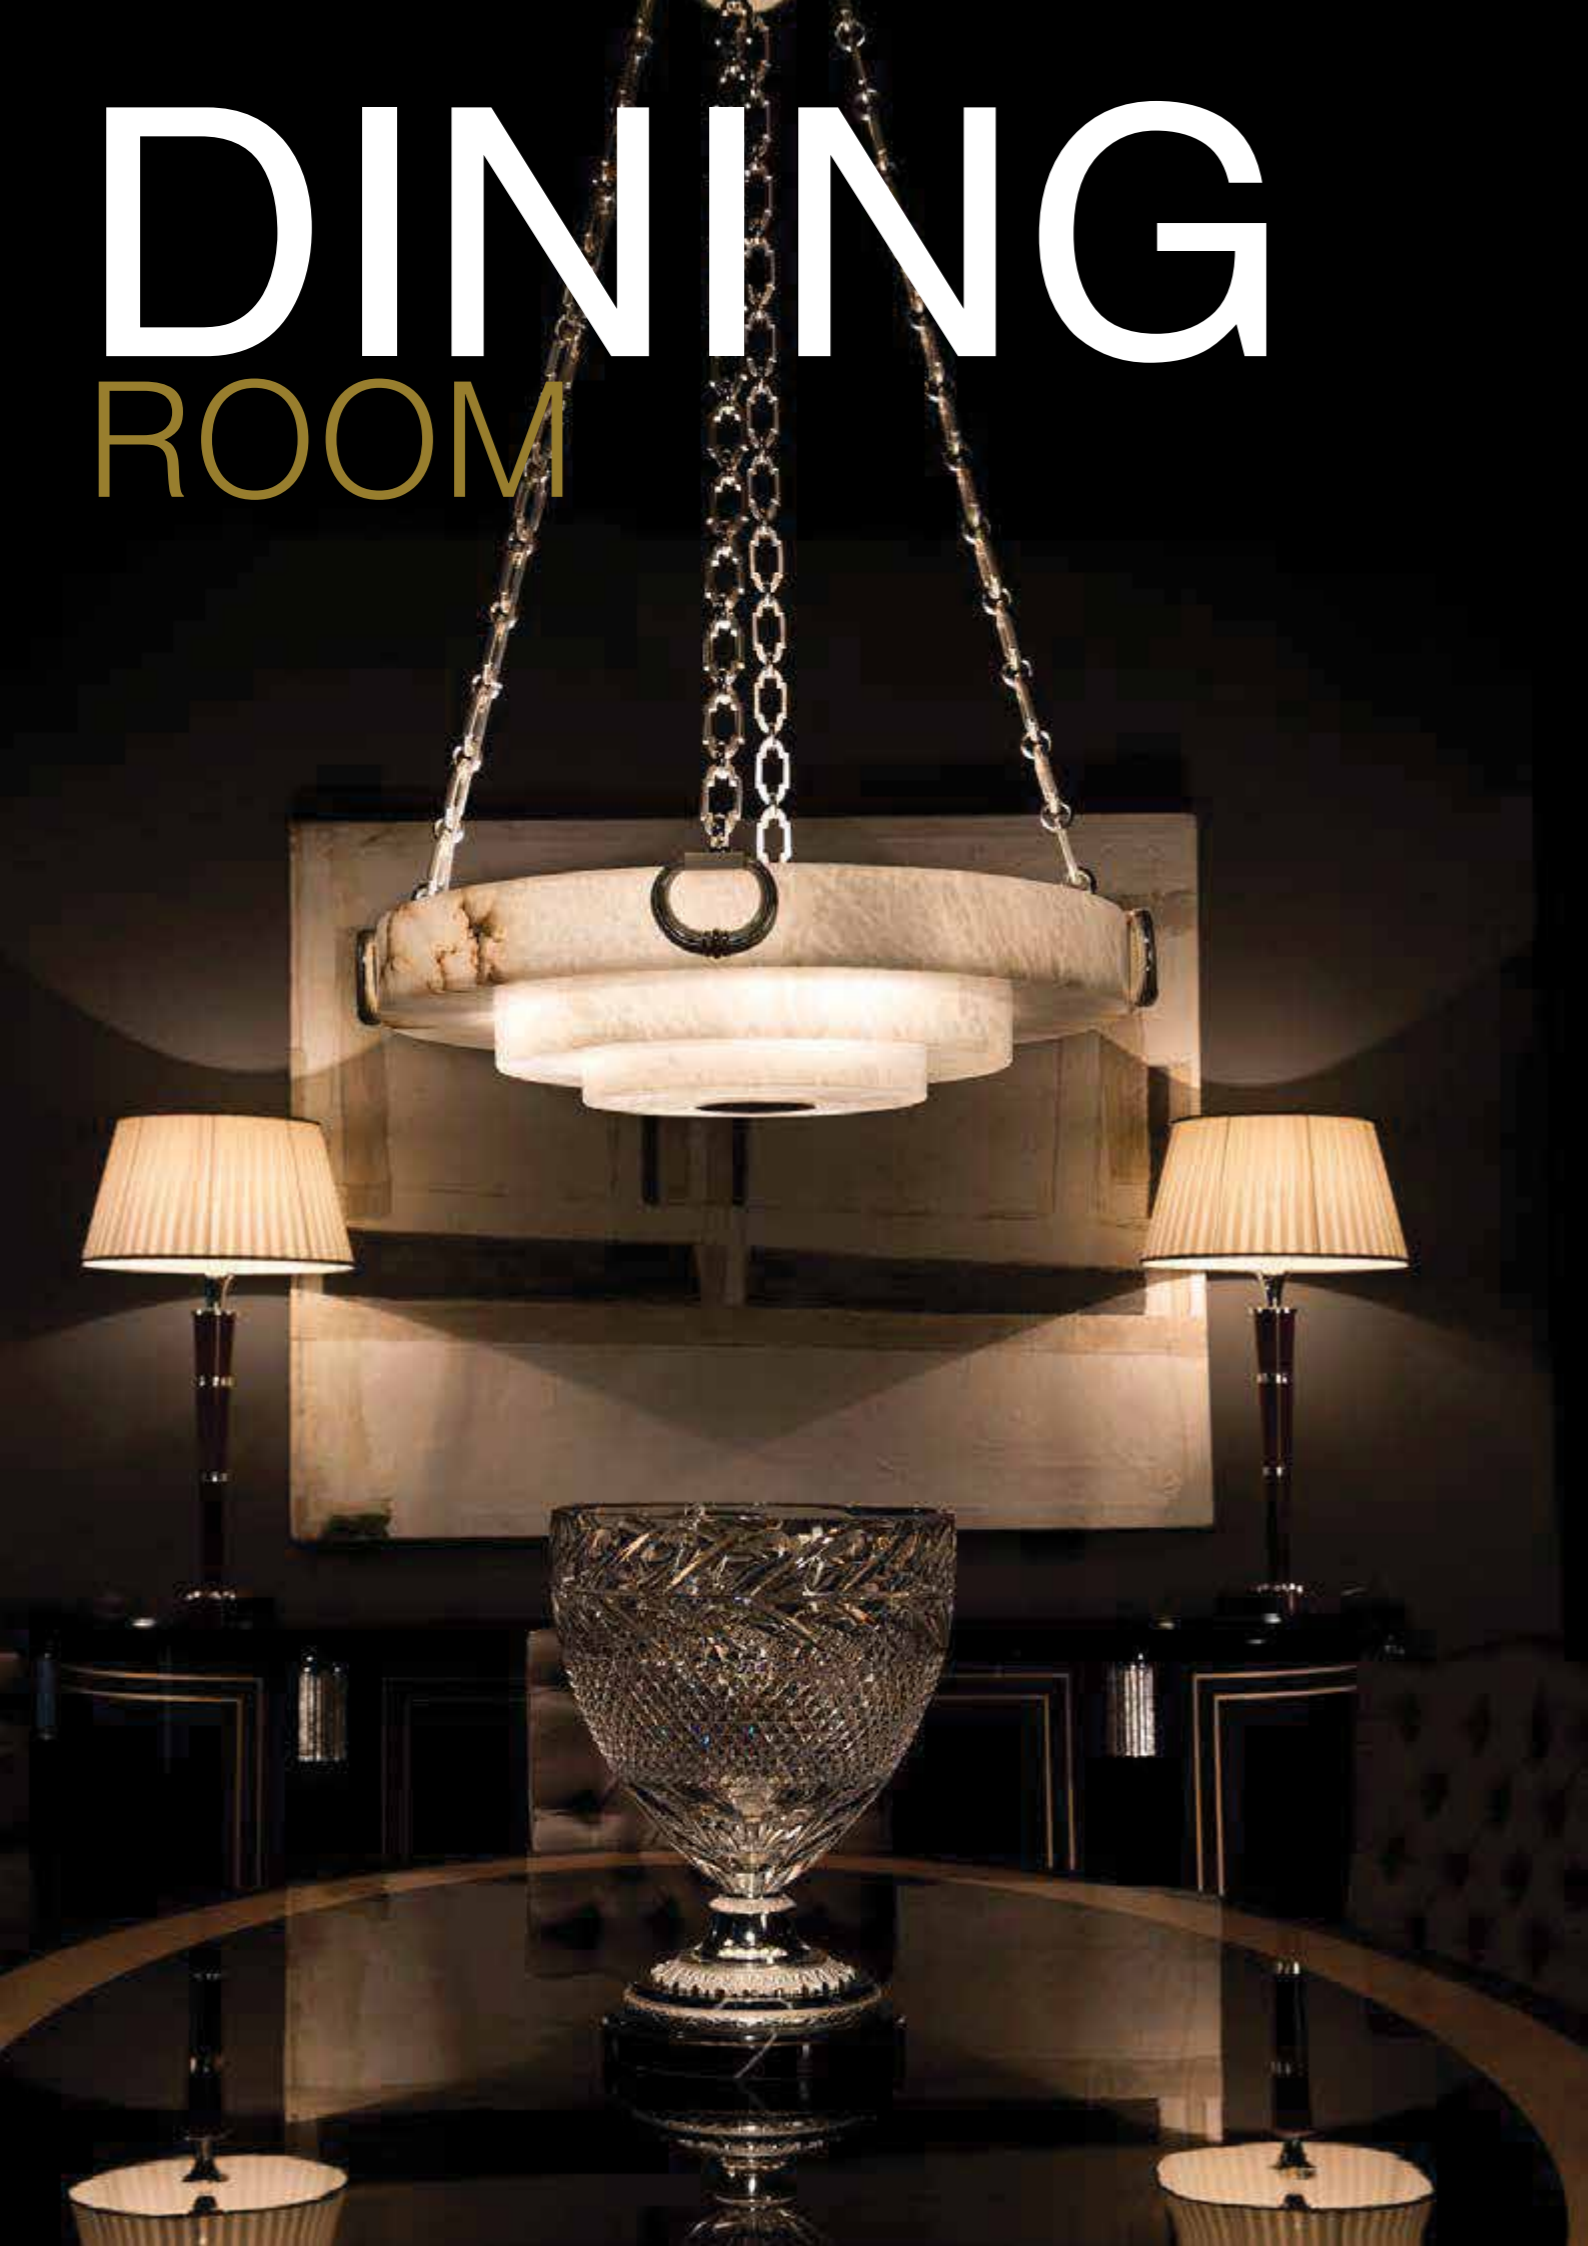

DINING ROOM

MONACO (page 20)