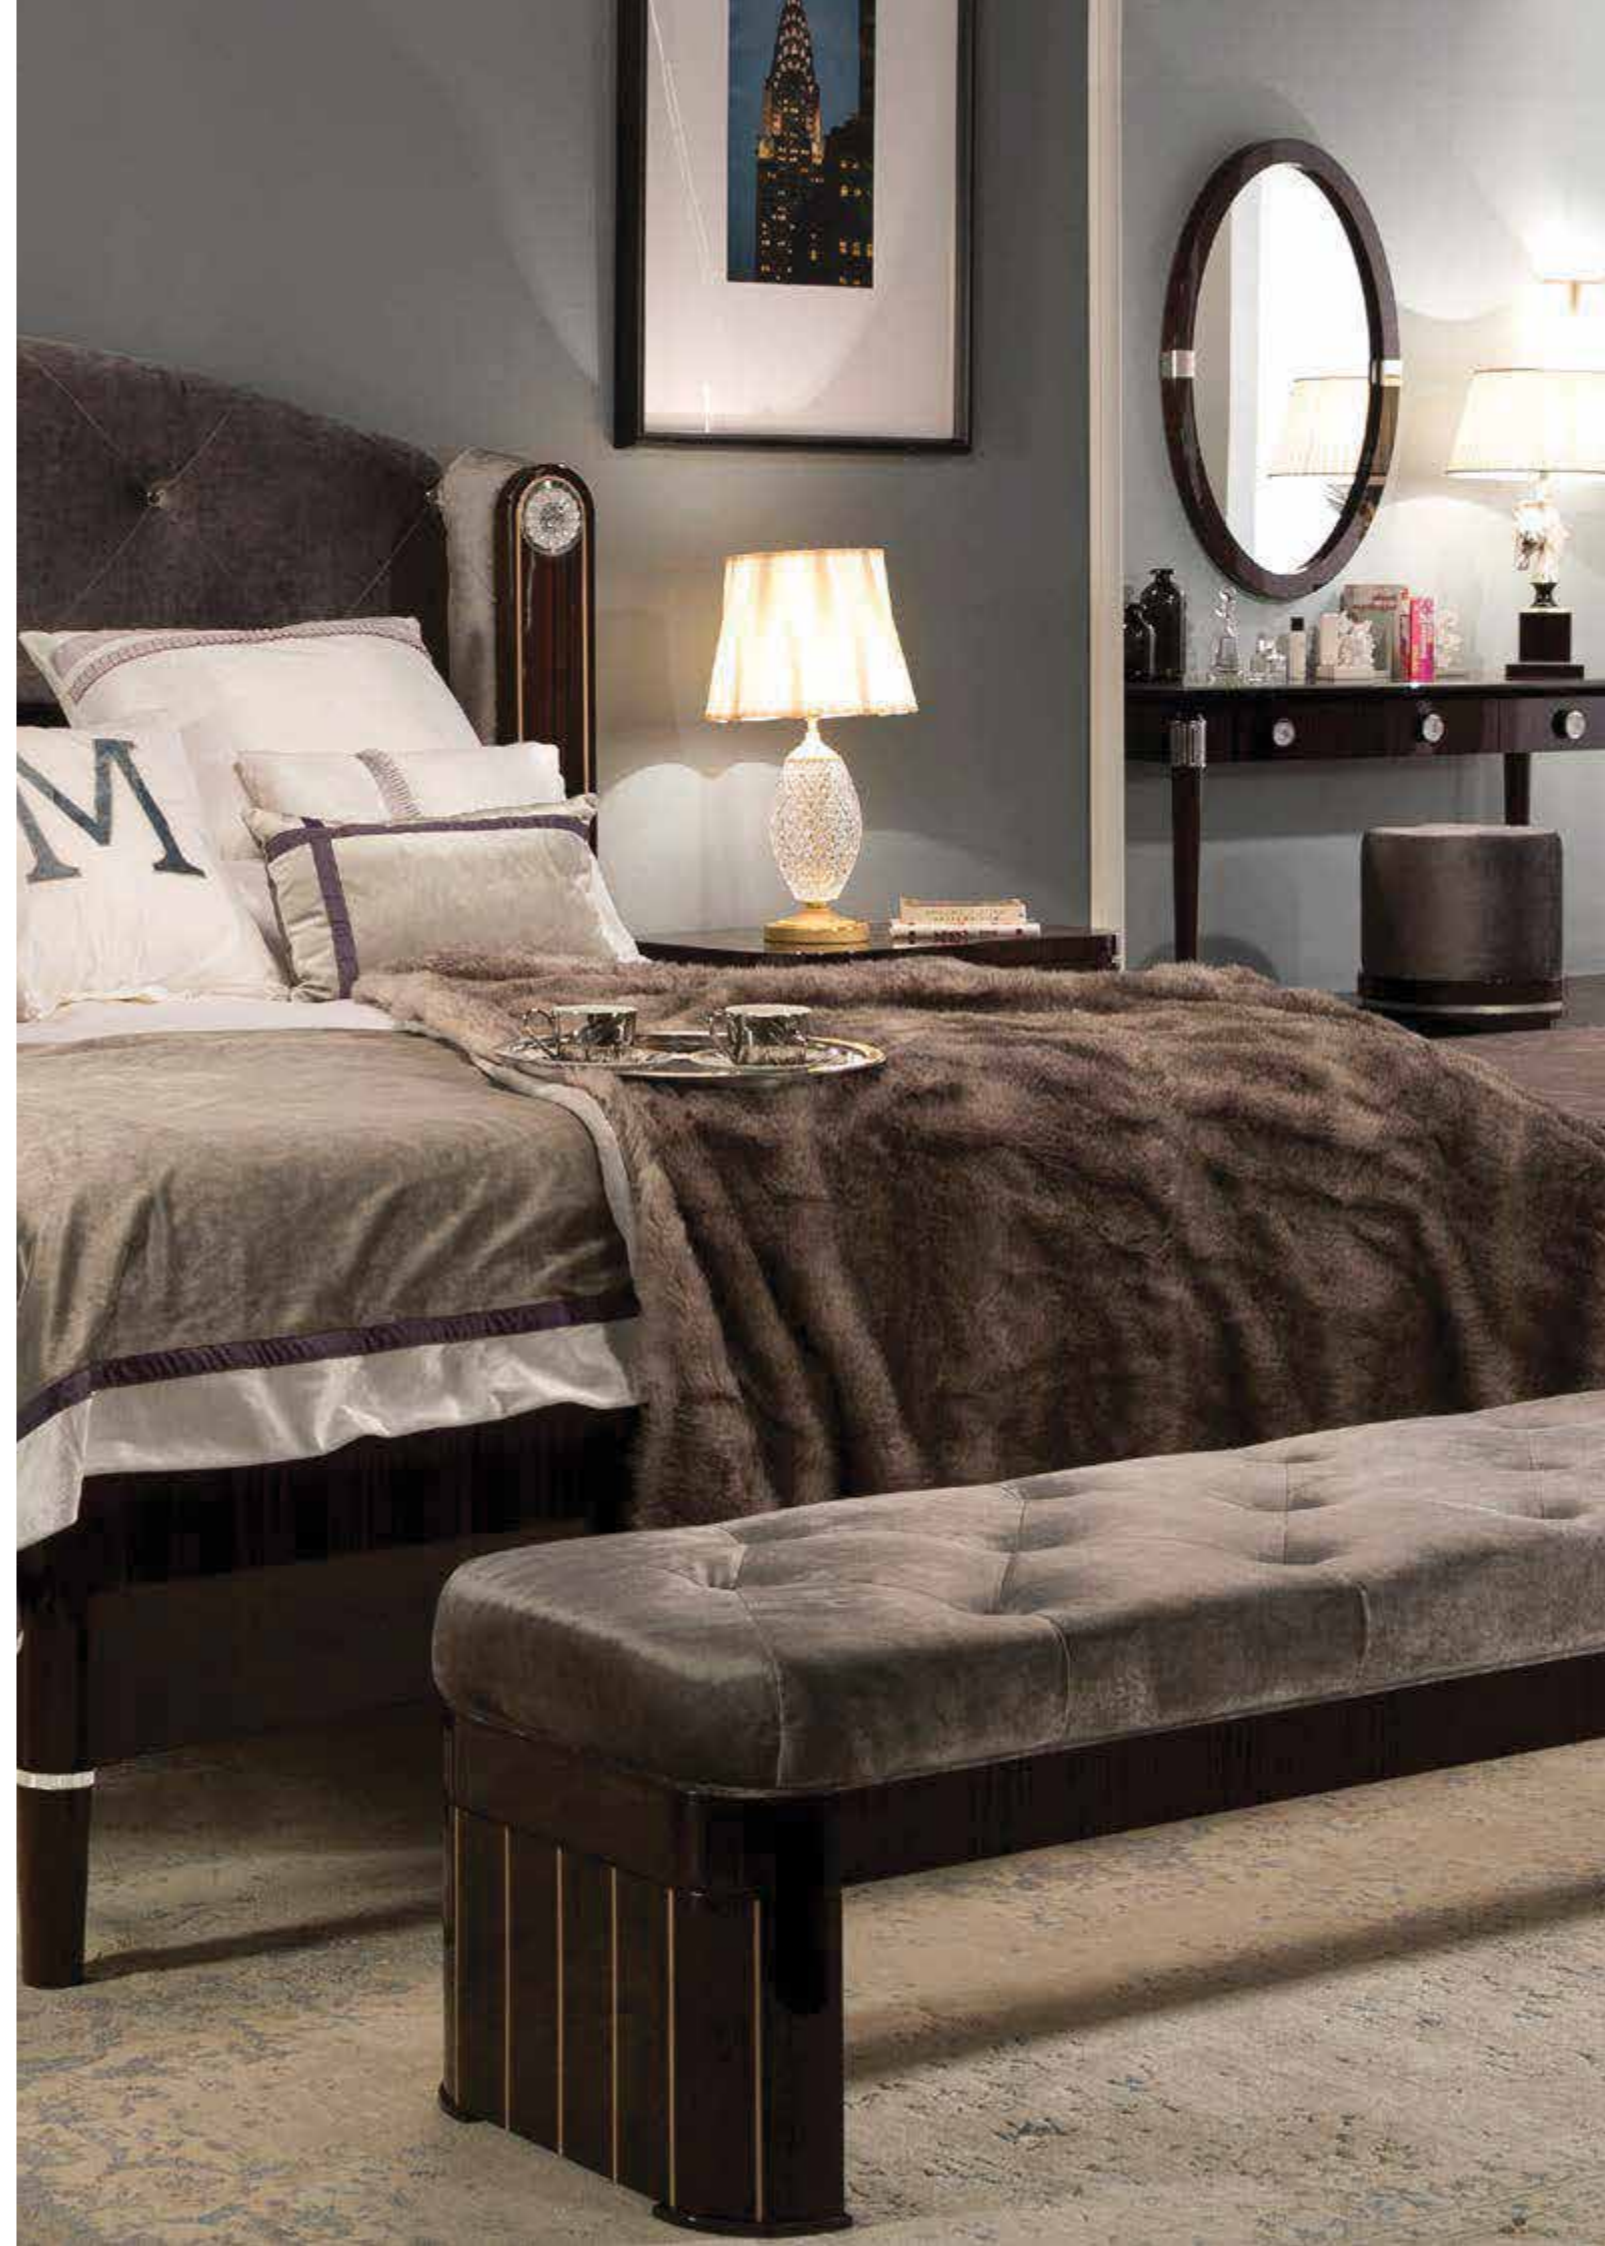

Fabric: 243.033

COLLECTION MATERIALS: MAKASSAR VENEER, SYCAMORE INLAYS, VENETIAN GLASS CASTED BRONZE & BRASS ACCENTS.