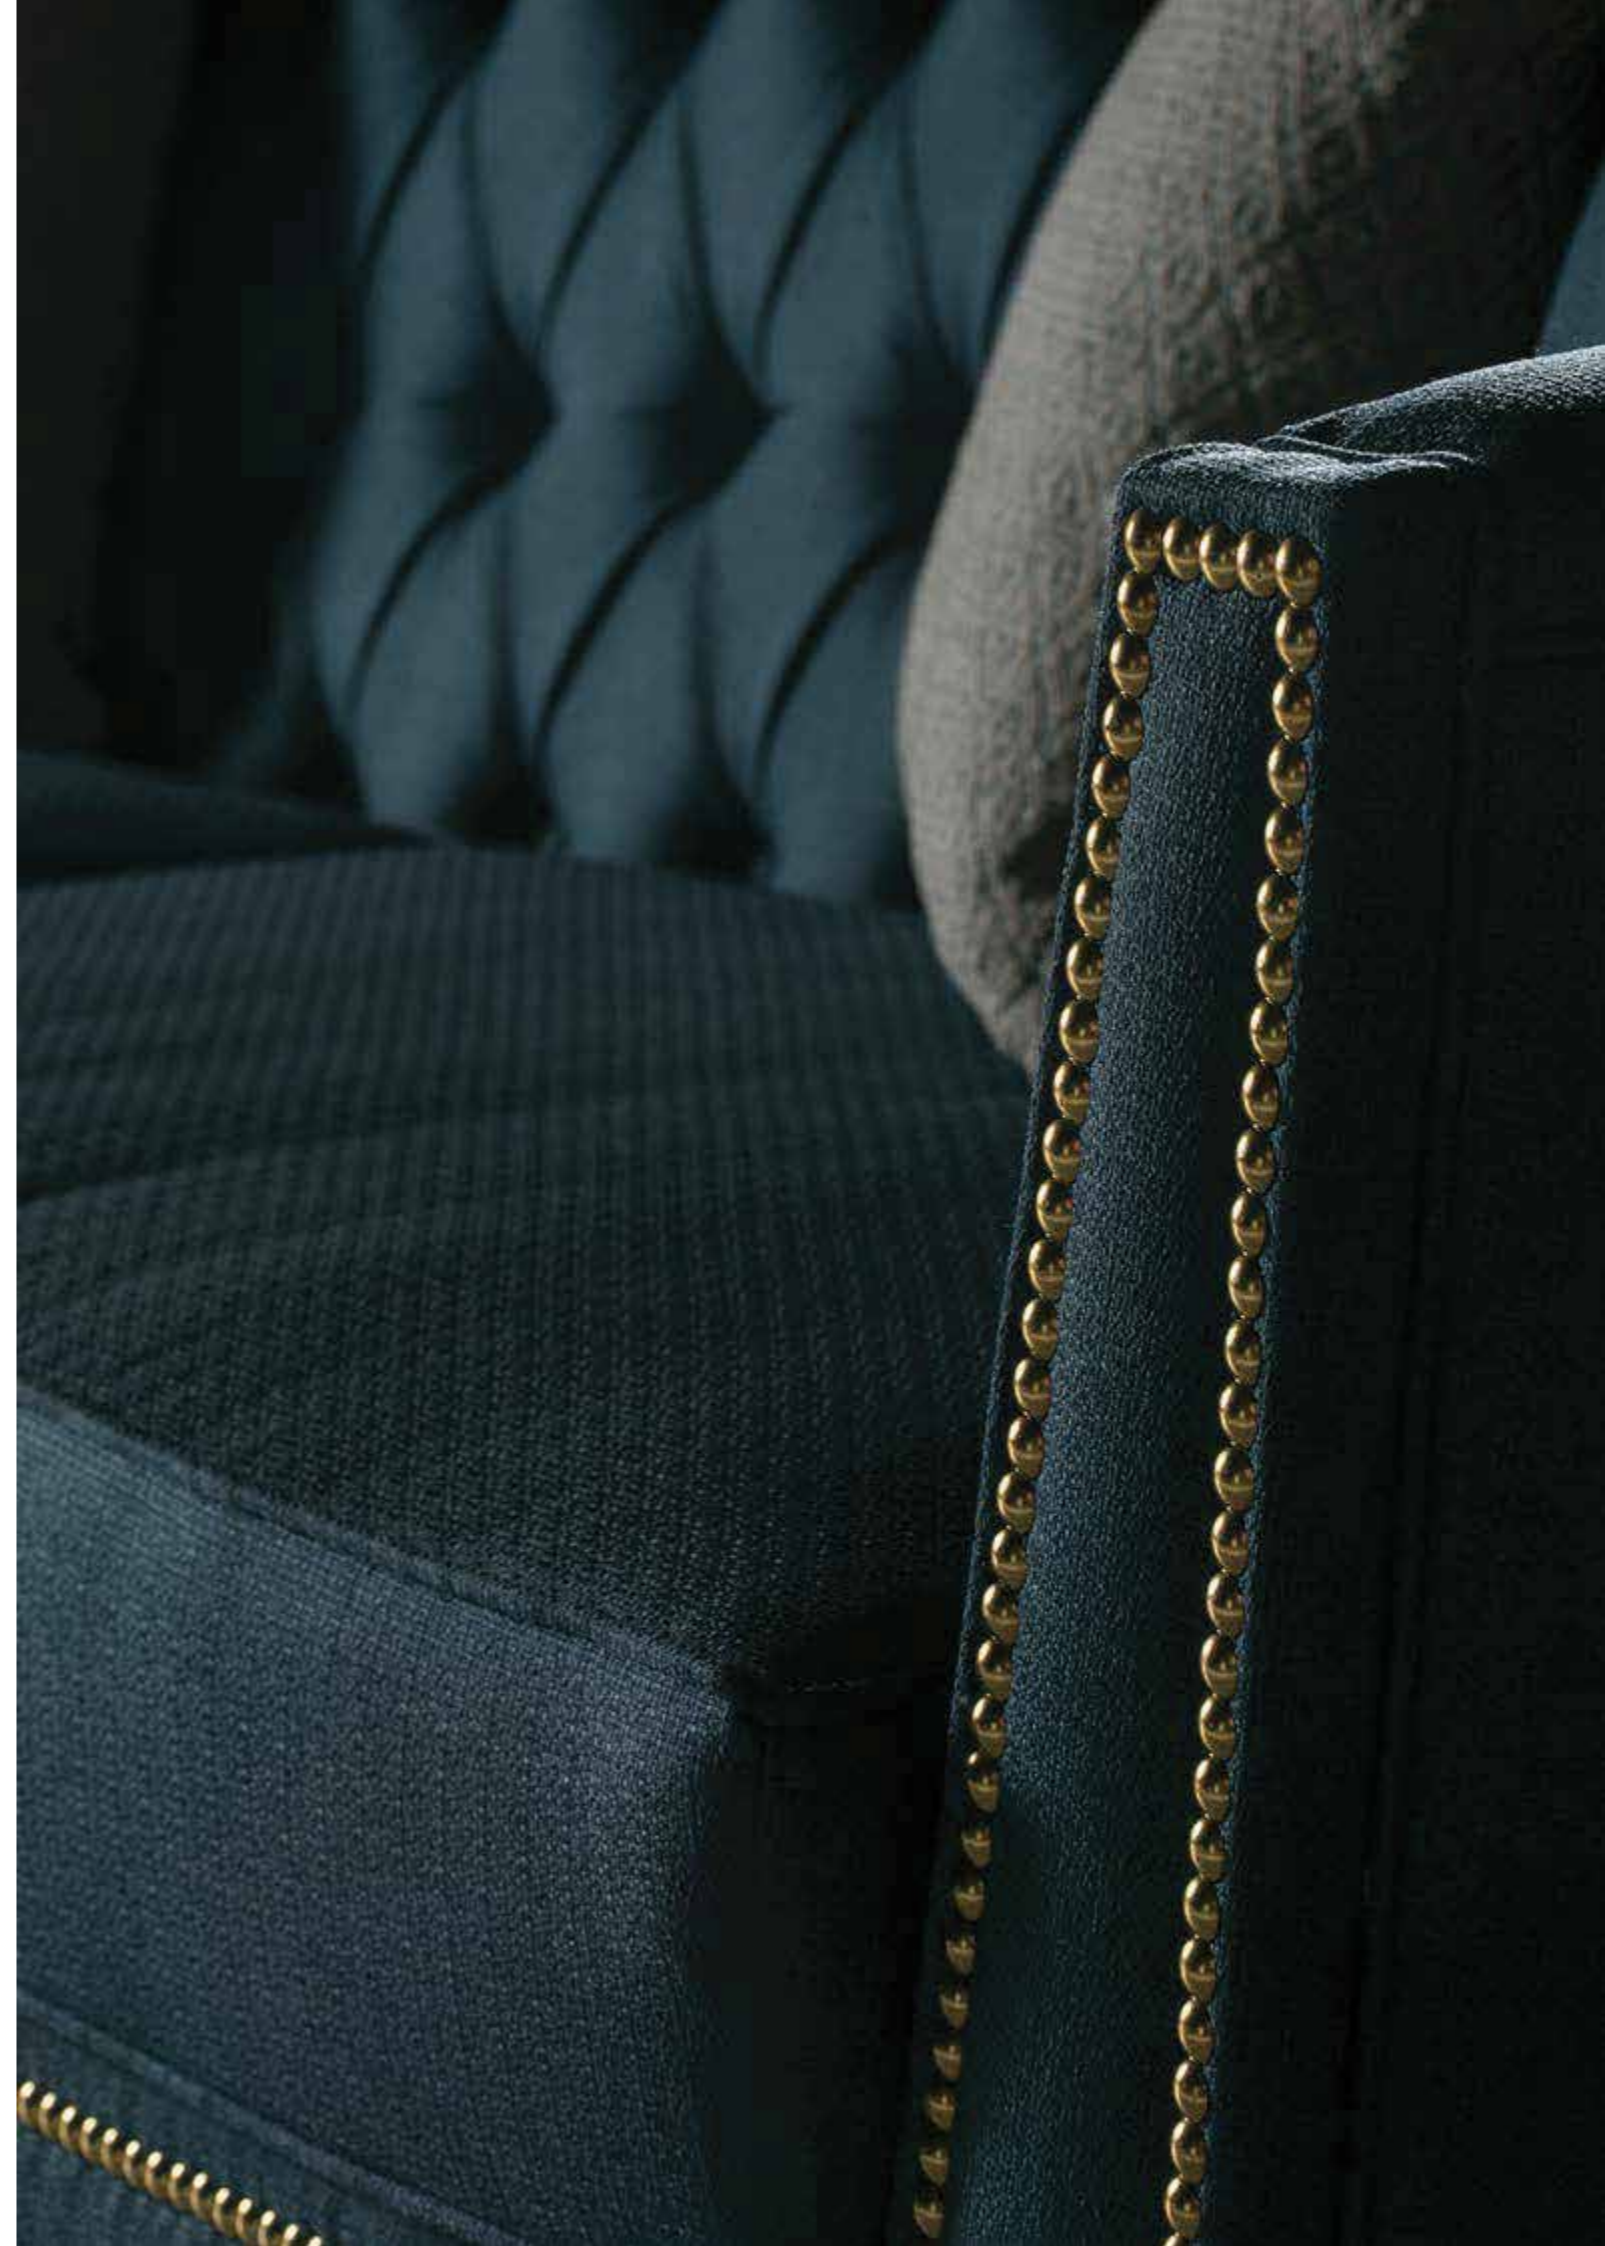

BEL AIR COLLECTION