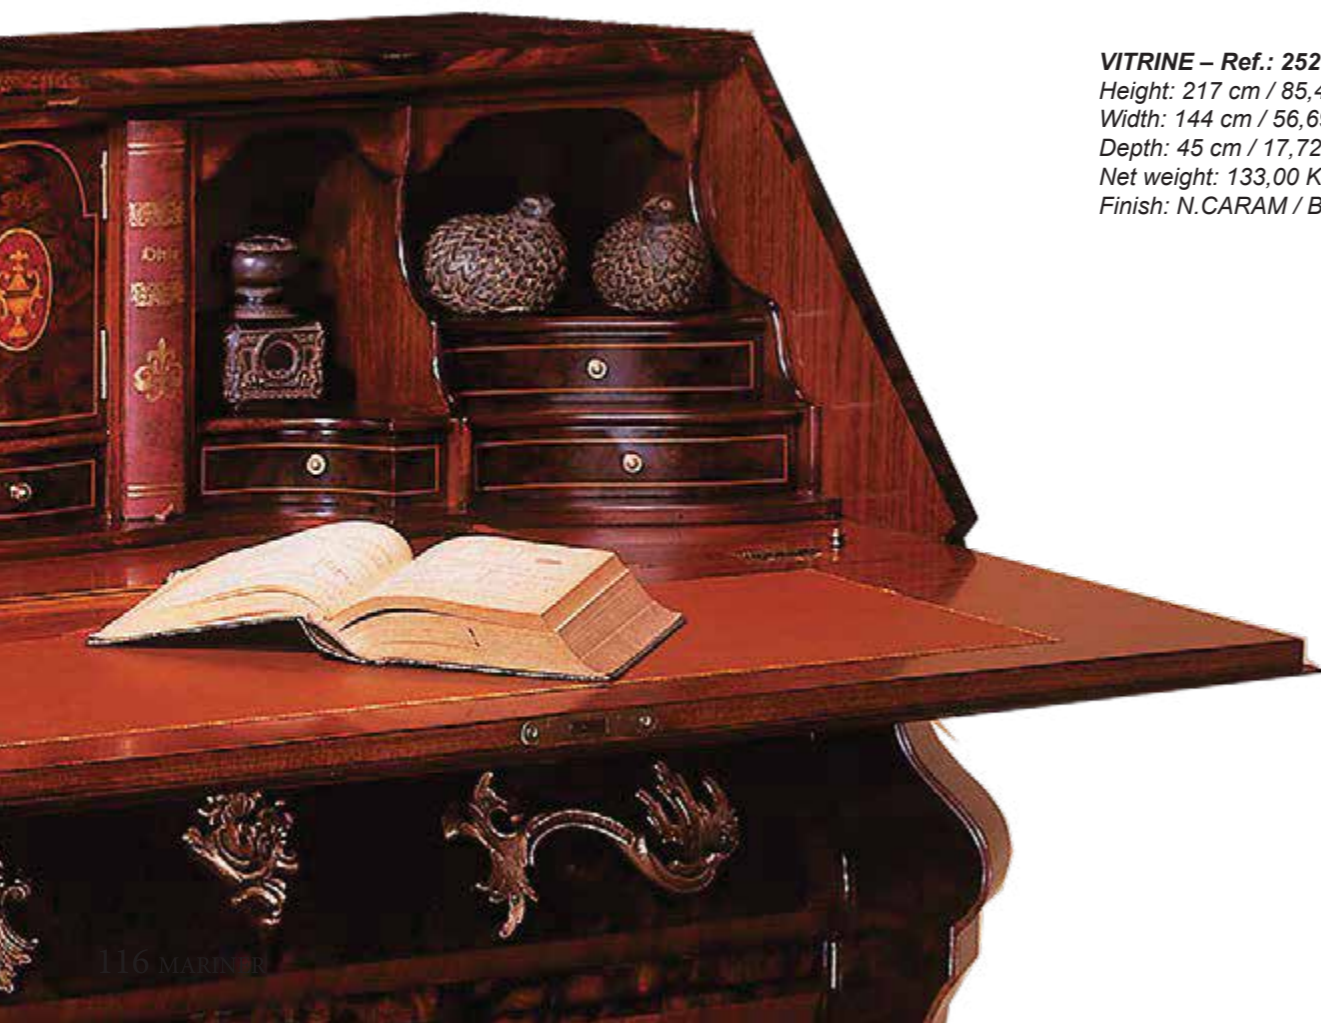

VITRINE — Ref.: 2527.0 ▶
Height: 217 cm / 85,43 in
Width: 144 cm / 56,69 in
Depth: 45 cm / 17,72 in
Net weight: 133,00 Kg / 292,95 lb
Finish: N.CARAM / BF (27/274)