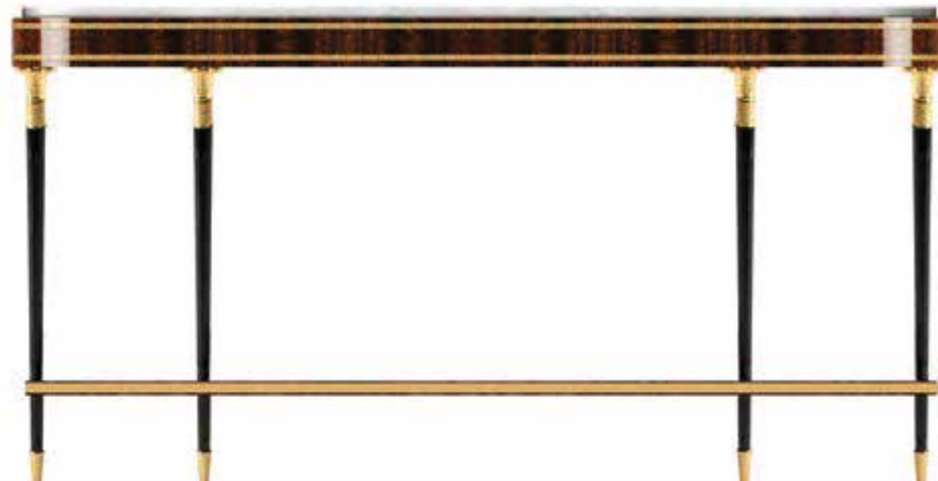

CONSOLE- Ref.: 50537.0
(CALACATTA MARBLE TOP)
Height: 90 cm / 35,43 in
Width: 170 cm / 66,93 in
Depth: 45 cm / 17,72 in
Net weight: 80,00 Kg / 176,21 lb
Finish: NO / OA (19/231)