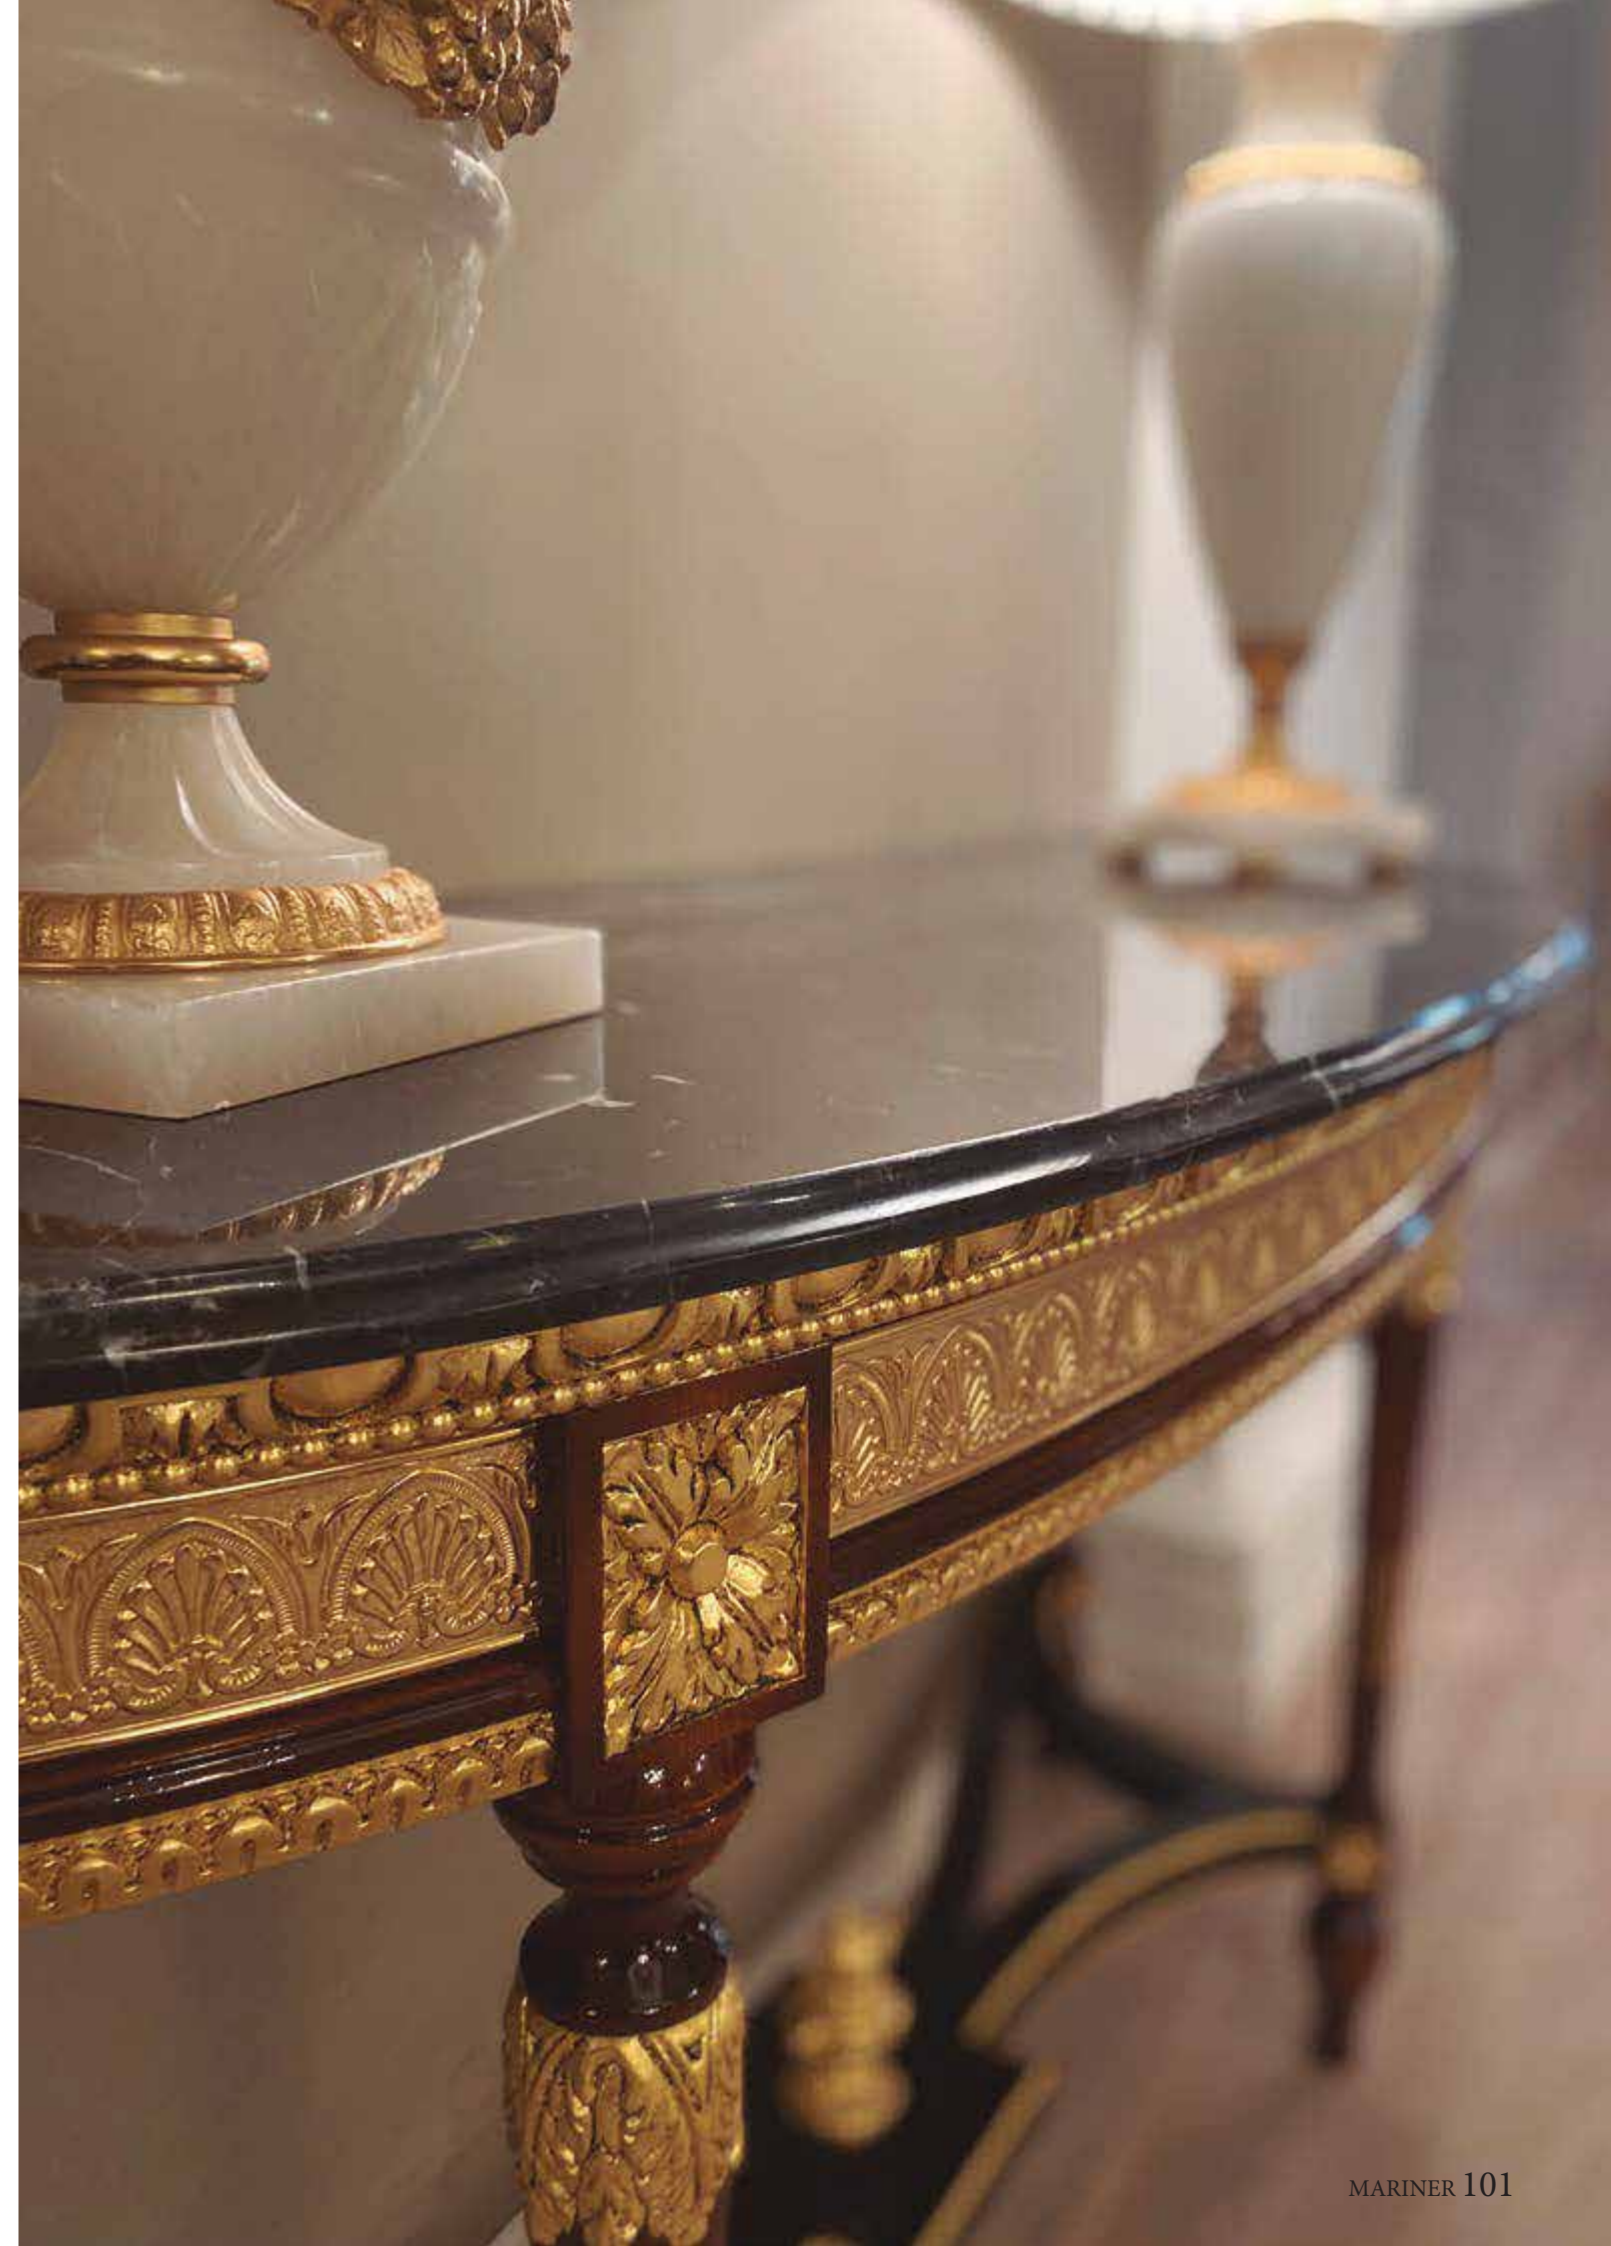

SINGULAR PIECES

LIVING ROOM