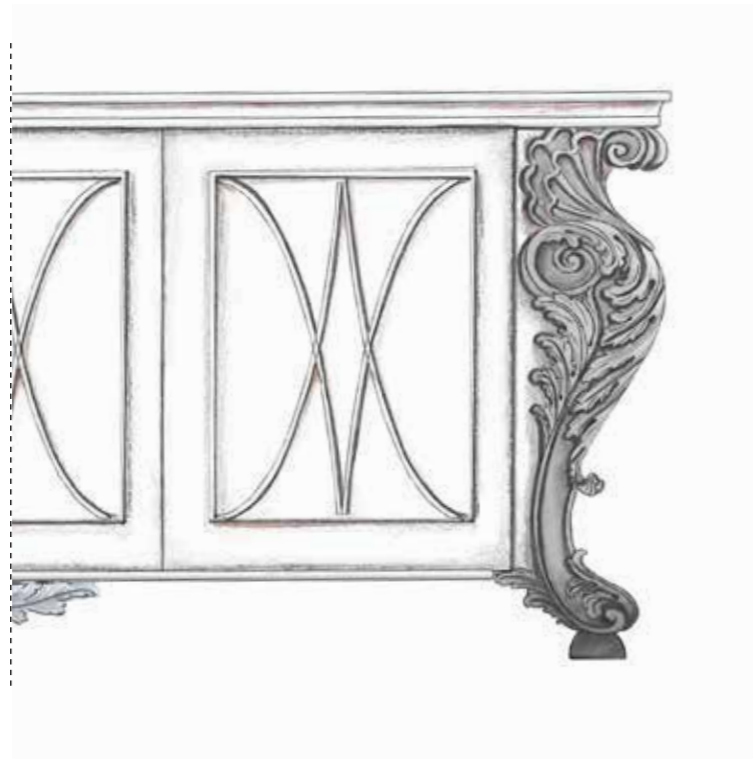

SALA degli SPECCHI

SOPHISTICATED INTERIORS.

Dining room table with double surface covered with malachite rests on two bases consisting of four legs each, mouldings and 14 chairs entirely in bronze gilded with 24 kt gold and subsequent protective coating.

SALA DEGLI SPECCHI. Sophisticated Interiors.

OVAL TABLE

SIDEBOARD DETAIL

1218/MLCH
Oval table. Goes with 1213/MLCH e 1212/MLCH
cm 380x210x80h

SALA DEGLI SPECCHI. Sophisticated Interiors.

1220/MRMO
Round Table in Bronze and Marble. On the top some bronze decorative elements have been mixed with marble creating a unique and fully customizable design.
cm ø160x80h