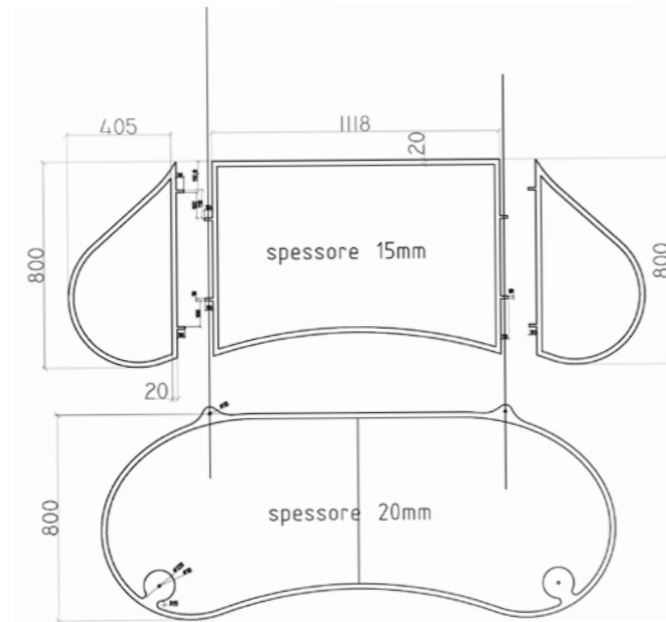

SALA DELLE CARIATIDI. Sophisticated Interiors.

1020/PLXG
Console table with bronze back, engraved Plexiglas shelves
and mother of pearl inlays
cm 200x80x210h