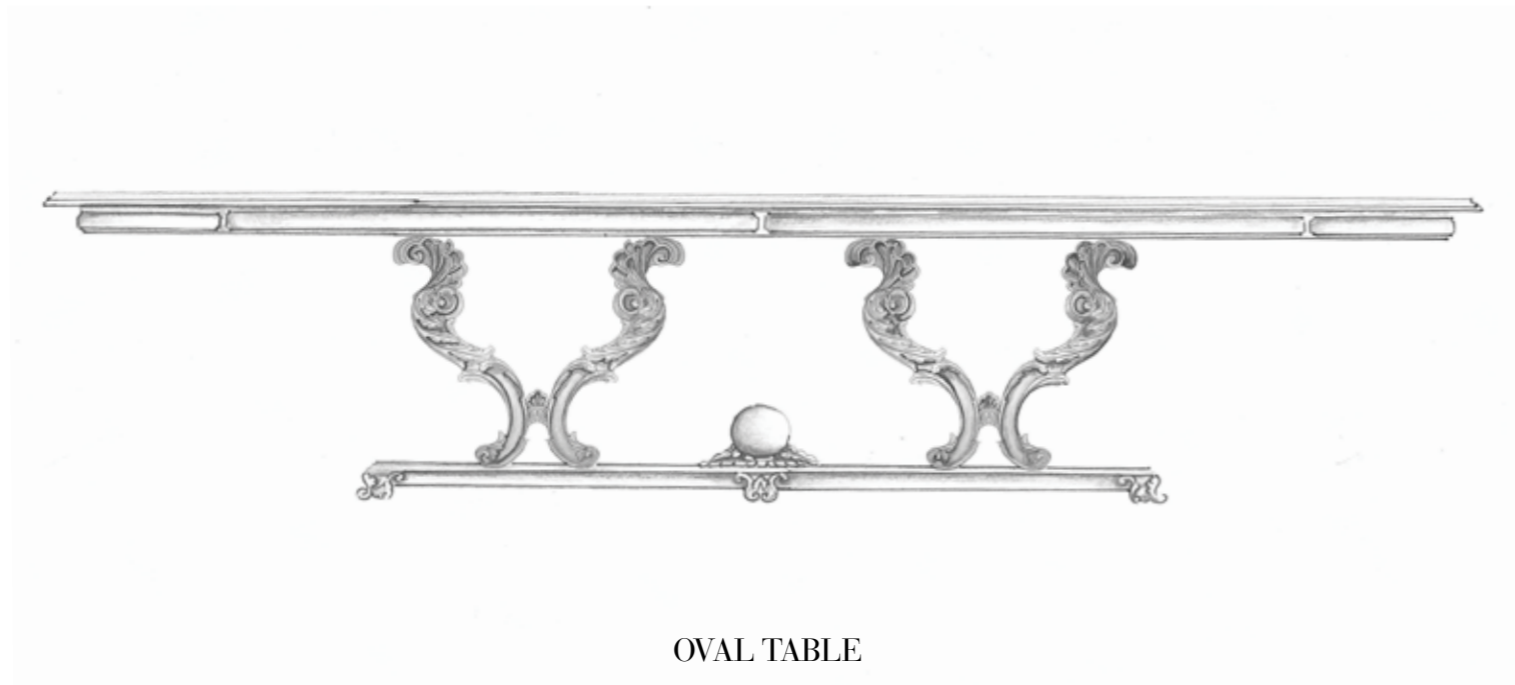

SALA DEGLI SPECCHI. Sophisticated Interiors.

OVAL TABLE