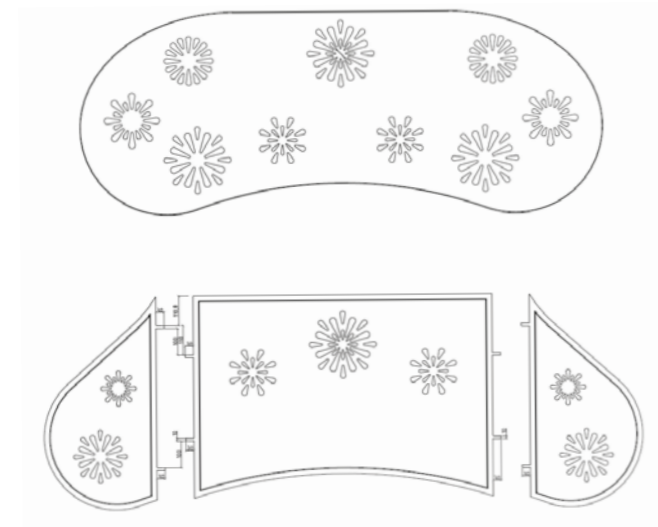

1022/PLXG
Bronze lantern with LED light
cm 190h