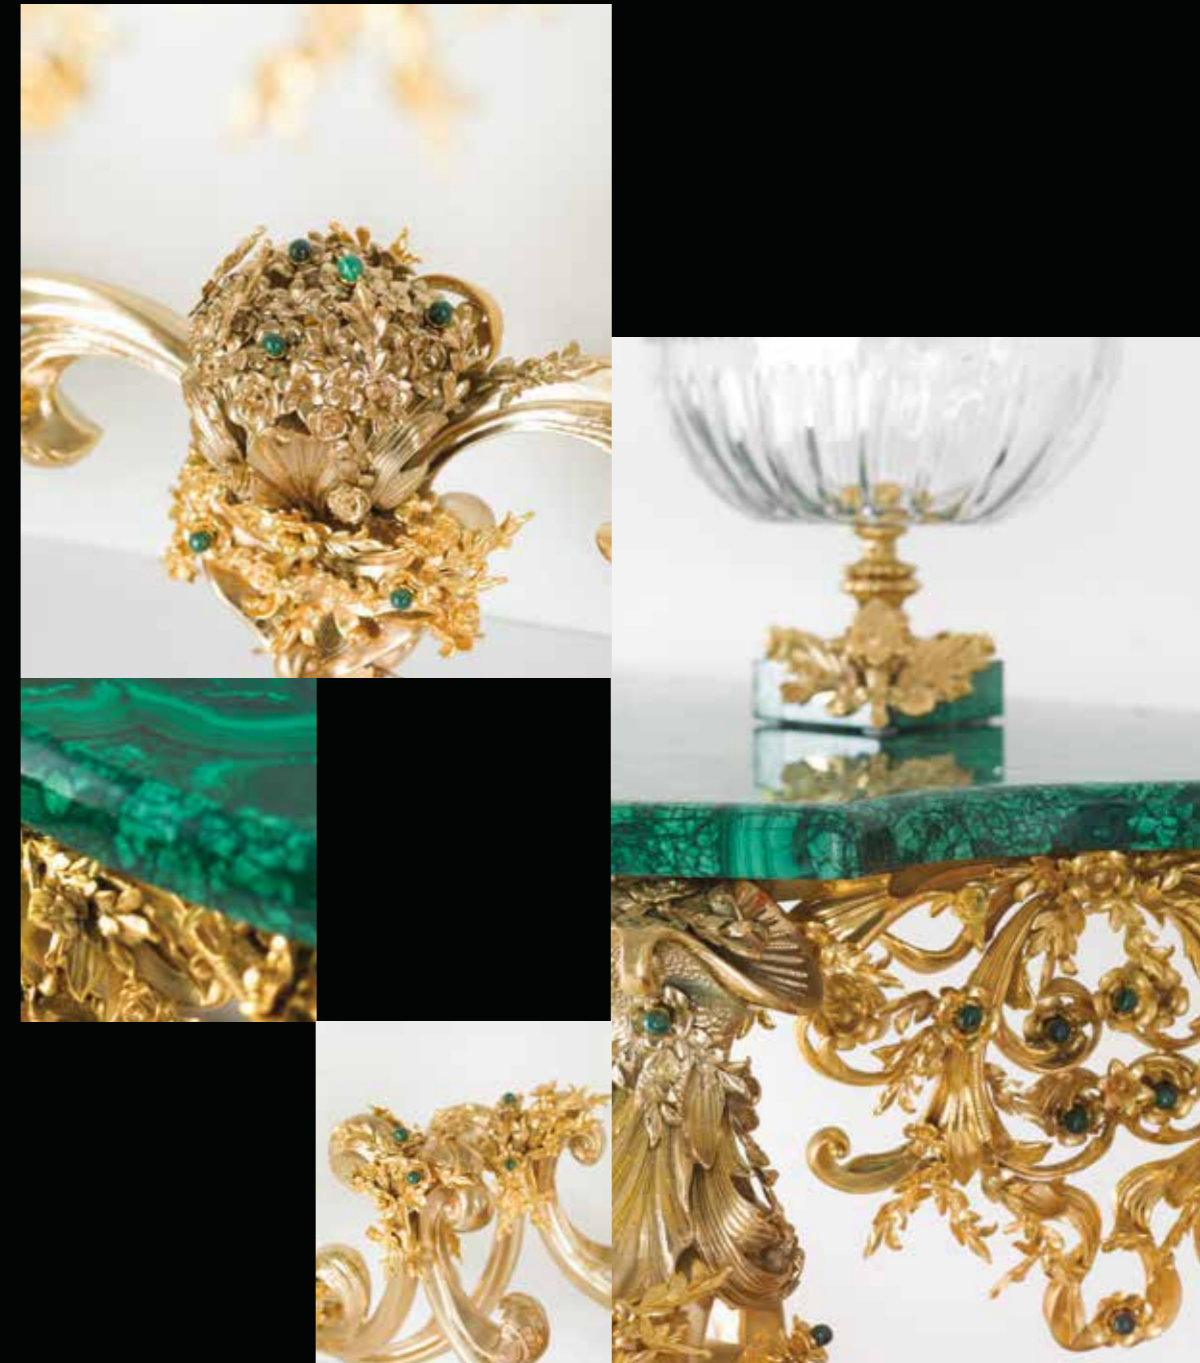

GALLERIA DELLE CONCHIGLIE. Sophisticated Interiors.