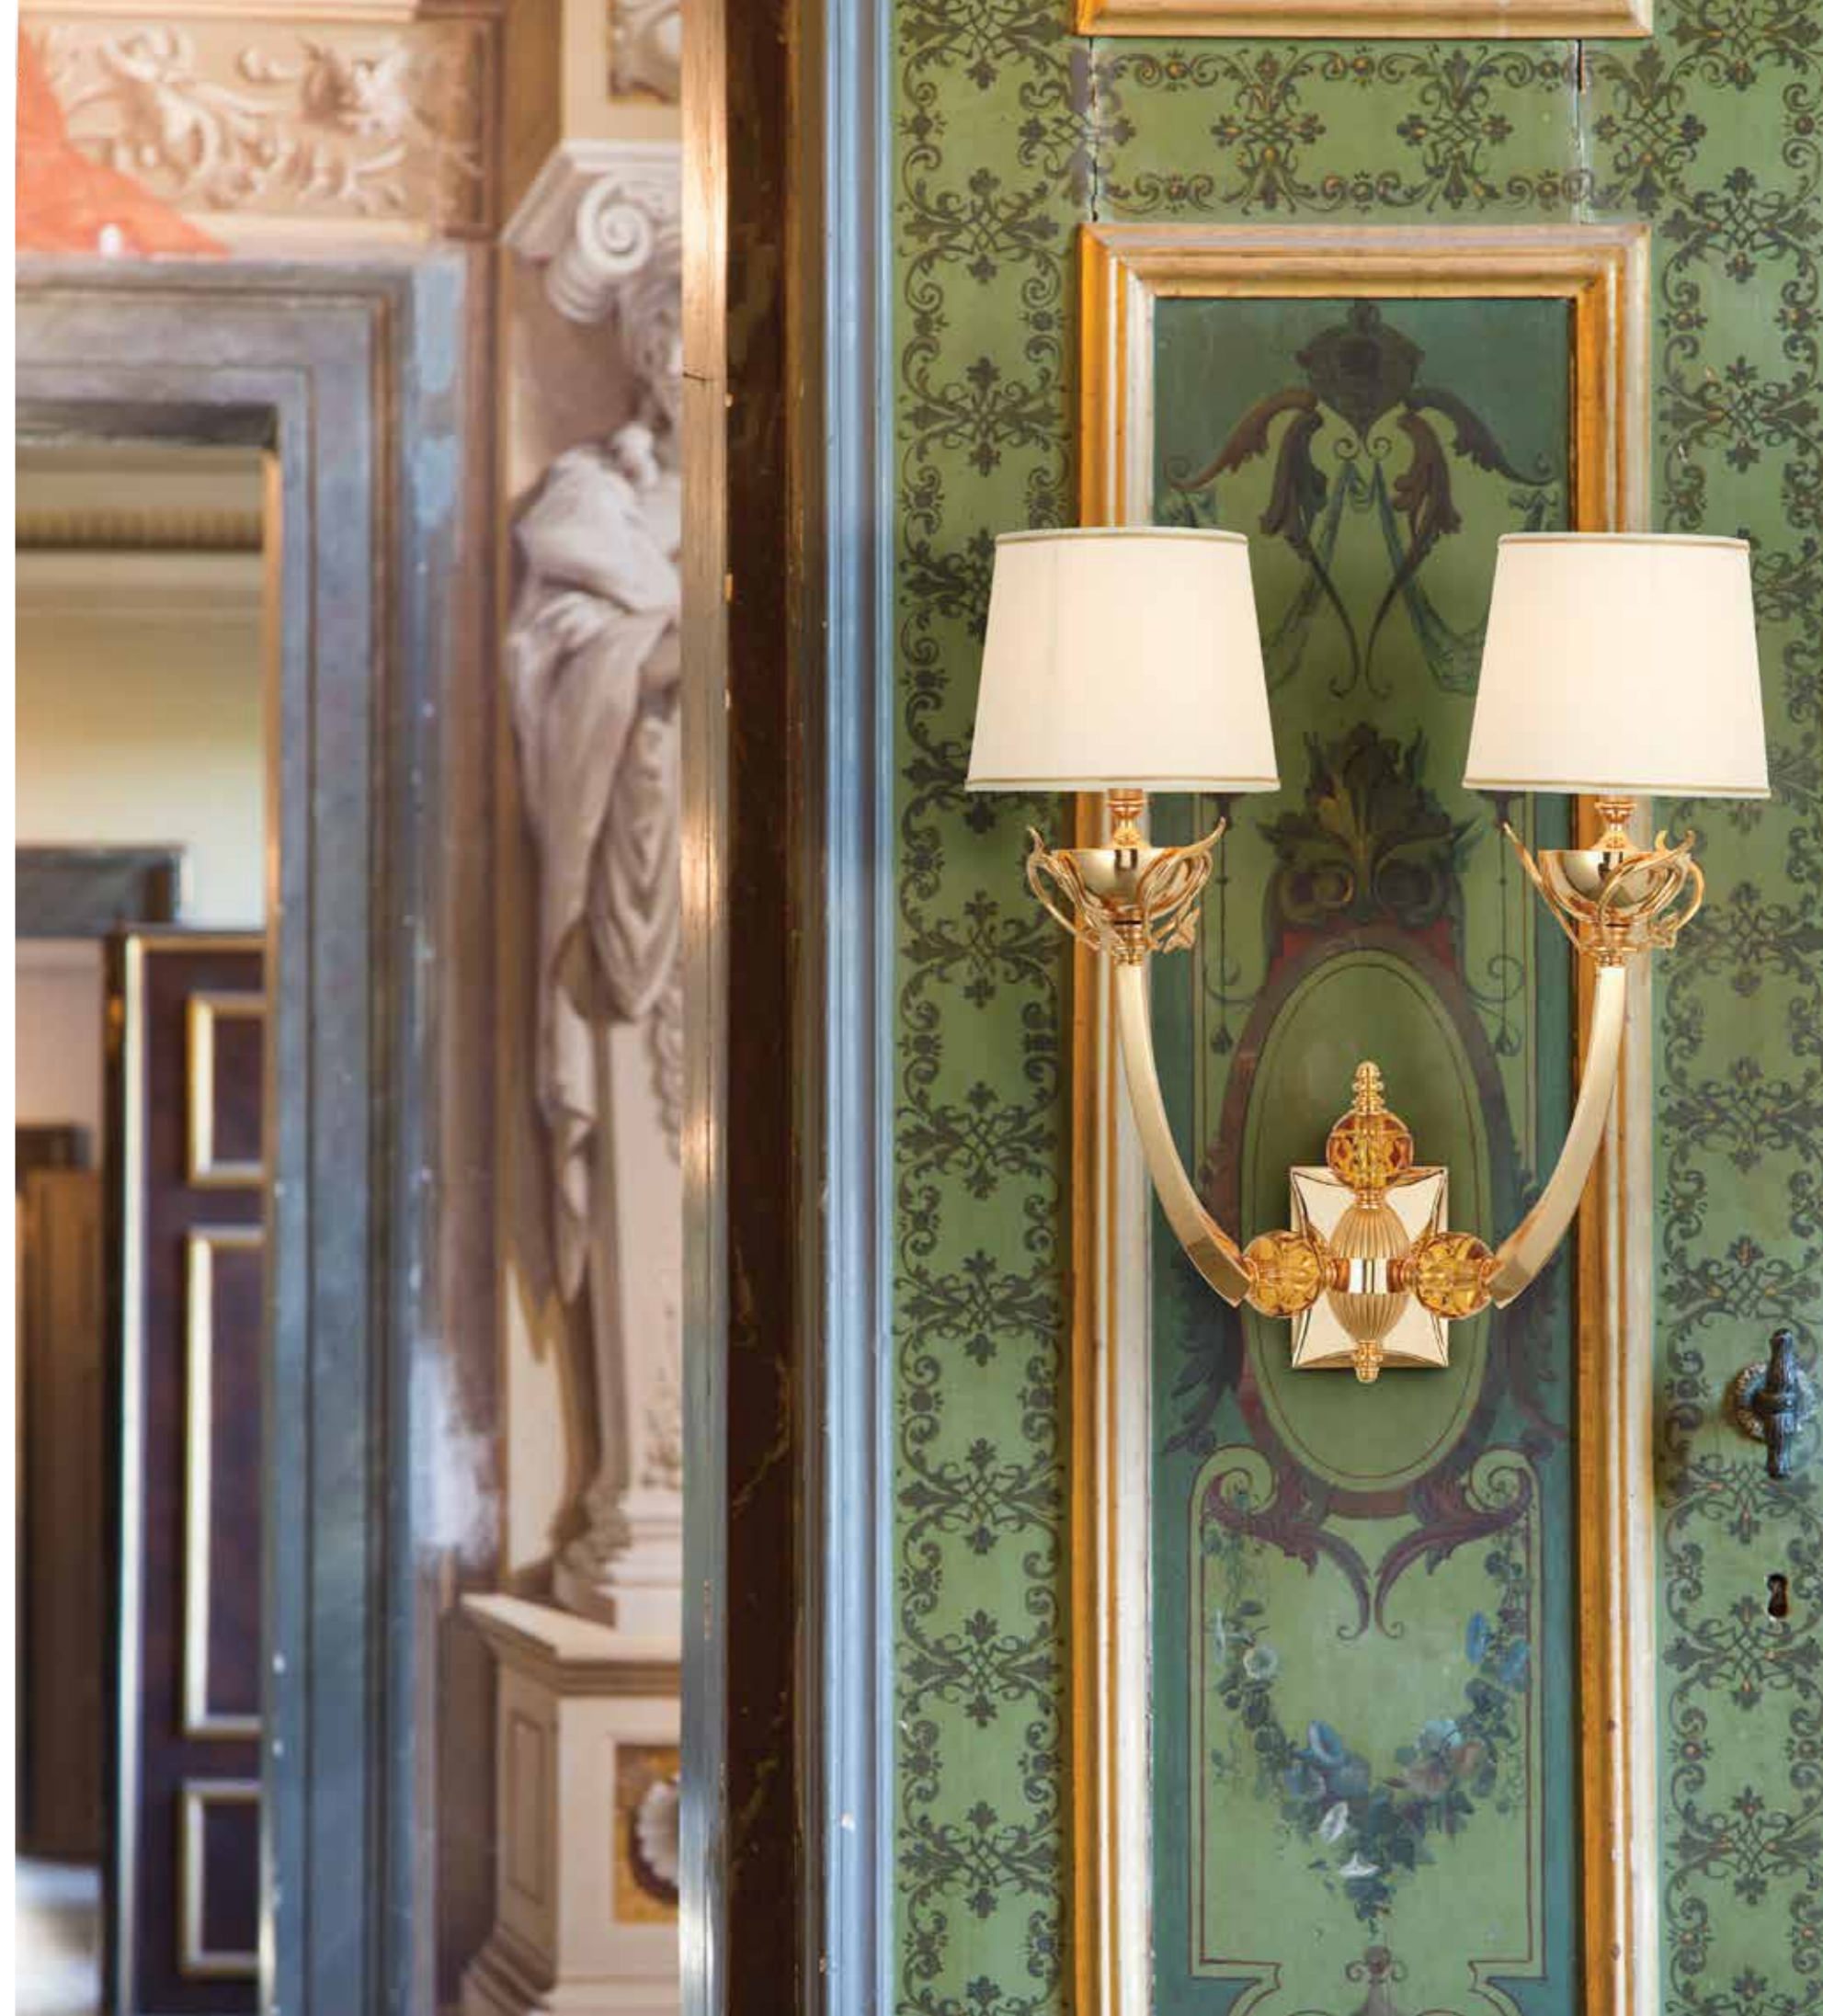

SALA DELLE ARTI E DELLE SCIENZE. Sophisticated Interiors.

800Q122
Applique 2 lights lights in bronze
crystal amber color
cm 50x25x50h