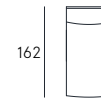

CL SBR ABB. 3P
Armless CL fit to 3P

78

ANGOLO CURVO
Rounded Corner

114

114

POL. SBR ABB. 3P
Armless chair fit to 3P

78

CL SBR ABB. 2P
Armless CL fit to 2P