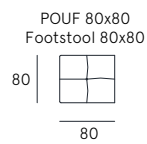

scheda tecnica
technical data sheet