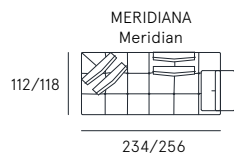

scheda tecnica
technical data sheet

DETTAGLI
Features

SPALLIERA TRASLANTE
Backrest with shifting system

BRACCIOLO TRASLANTE
Armrest with shifting system

SEDUTA CON CINGHIE ELASTICHE
Seat with elastic belts

Rivestimento | tessuto / sintetico
Comfort seduta | Poliuretano espanso densità 35
Comfort spalliera | Poliuretano espanso
Piedi | Metallo H. 17,5 cm
Seduta | H. 45 cm - P. 58/84 cm
Braccio | H. 57 cm - L. 43 cm

Coating | fabric / synthetic cover
Seat comfort | Polyurethane density 35
Back comfort | Polyurethane
Feet | Metal H. 17,5 cm
Seat | H. 45 cm - D. 58/84 cm
Arm | H. 57 cm - L. 43 cm