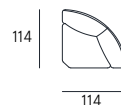

45

POL. SBR ABB. 2P MAXI
Armless chair fit to 2P maxi

75

POL. SBR RCL
Relax Armless chair

62

ANGOLO CURVO
Rounded Corner

114

DETTAGLI
Features