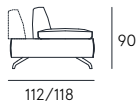

scheda tecnica
technical data sheet