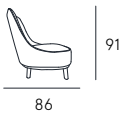

scheda tecnica
technical data sheet

POLTRONA
Armchair