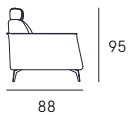

scheda tecnica
technical data sheet

POLTRONA
Armchair