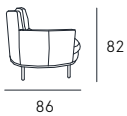

Coating | leather
Seat comfort | Polyurethane density 35
Back comfort | Polyurethane
Feet | Metal H. 19,5 cm
Seat | H. 46 cm - D. 58 cm
Arm | H. 70 cm

m a i a

scheda tecnica
technical data sheet

88
POLTRONA
Armchair

Coating | leather / synthetic cover
Seat comfort | Polyurethane density 35
Back comfort | Polyurethane
Feet | Wood H. 19 cm
Seat | H. 43 cm - D. 63 cm
Arm |

pomodoro

scheda tecnica
technical data sheet

POLTRONA
Armchair