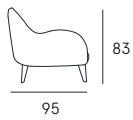

Coating | leather / synthetic cover
Seat comfort | Polyurethane density 35
Back comfort | Polyurethane
Feet | Swivel Base H. 5,5 cm
Seat | H. 45 cm - D. 54 cm
Arm | H. 63 cm - L. 20 cm

galea

scheda tecnica
technical data sheet

Coating | leather / synthetic cover
Seat comfort | Polyurethane density 35
Back comfort | Polyurethane
Feet | Wood H. 22 cm
Seat | H. 43 cm - D. 55 cm
Arm |

i d r a

scheda tecnica
technical data sheet

POLTRONA
Armchair