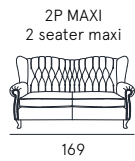

scheda tecnica
technical data sheet