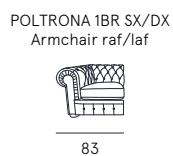

scheda tecnica
technical data sheet

DETTAGLI
Features

LAVORAZIONE CAPITONNÉ
Capitonné manufacturing

SEDUTA CON CINGHIE ELASTICHE
Seat with elastic belts

Rivestimento | pelle / sintetico
Comfort seduta | Poliuretano espanso densità 35
Comfort spalliera | Poliuretano espanso
Piedi | Legno H. 6 cm
Seduta | H. 47 cm - P. 58 cm
Braccio | H. 75 cm - L. 35 cm

Coating | leather / synthetic cover
Seat comfort | Polyurethane density 35
Back comfort | Polyurethane
Feet | Wood H. 6 cm
Seat | H. 47 cm - D. 58 cm
Arm | H. 75 cm - L. 35 cm