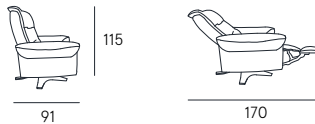

Coating | leather / synthetic cover
Seat comfort | Polyurethane density 30
Back comfort | Polyurethane
Feet | Swivel Base
Seat | H. 47 cm - D. 51 cm
Arm | H. 67 cm

anice

scheda tecnica
technical data sheet