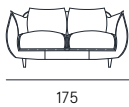

POLTRONA
Armchair