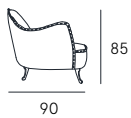

scheda tecnica
technical data sheet

POLTRONA
Armchair