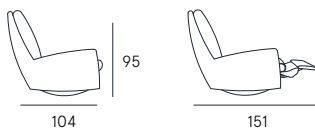

scheda tecnica
technical data sheet

DETTAGLI
Features

SEDUTA CON CINGHIE ELASTICHE
Seat with elastic belts

Rivestimento | pelle / sintetico
Comfort seduta | Poliuretano espanso densità 35
Comfort spalliera | Poliuretano espanso
Piedi | Base girevole H. 5,5 cm
Seduta | H. 45 cm - P. 54 cm
Braccio | H. 63 cm - P. 20 cm

Coating | leather / synthetic cover
Seat comfort | Polyurethane density 35
Back comfort | Polyurethane
Feet | Swivel Base H. 5,5 cm
Seat | H. 45 cm - D. 54 cm
Arm | H. 63 cm - L. 20 cm