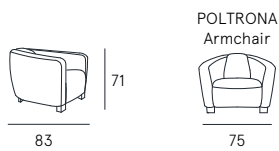

Coating | leather / synthetic cover
Seat comfort | Polyurethane density 35
Back comfort | Polyurethane
Feet | Wood H. 17 cm with cover
Seat | H. 45 cm - D. 61 cm
Arm |

j a z z

scheda tecnica
technical data sheet