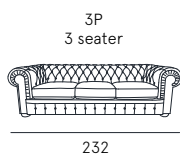

scheda tecnica
technical data sheet

DETTAGLI
Features

LAVORAZIONE CAPITONNÉ
Capitonné manufacturing

SEDUTA CON CINGHIE ELASTICHE
Seat with elastic belts

Rivestimento | pelle / sintetico
Comfort seduta | Poliuretano espanso densità 35
Comfort spalliera | Poliuretano espanso
Piedi | Legno H. 6 cm
Seduta | H. 47 cm - P. 58 cm
Braccio | H. 75 cm - L. 35 cm

Coating | leather / synthetic cover
Seat comfort | Polyurethane density 35
Back comfort | Polyurethane
Feet | Wood H. 6 cm
Seat | H. 47 cm - D. 58 cm
Arm | H. 75 cm - L. 35 cm