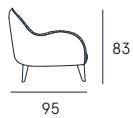

Coating | leather / synthetic cover
Seat comfort | Polyurethane density 35
Back comfort | Polyurethane
Feet | Wood H. 18 cm
Seat | H. 48 cm - D. 58 cm
Arm | H. 66 cm - L. 22 cm

spica

scheda tecnica
technical data sheet