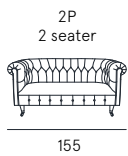

scheda tecnica
technical data sheet