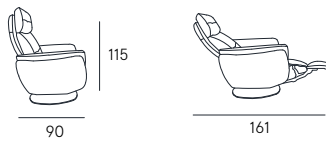

scheda tecnica
technical data sheet

DETTAGLI
Features

SEDUTA CON CINGHIE ELASTICHE
Seat with elastic belts

Rivestimento | pelle / sintetico
Comfort seduta | Poliuretano espanso densità 30
Comfort spalliera | Poliuretano espanso
Piedi | Base / Razza
Seduta | H. 47 cm - P. 51 cm
Braccio | H. 67 cm

Coating | leather / synthetic cover
Seat comfort | Polyurethane density 30
Back comfort | Polyurethane
Feet | Swivel Base
Seat | H. 47 cm - D. 51 cm
Arm | H. 67 cm