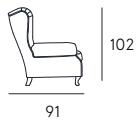

scheda tecnica
technical data sheet