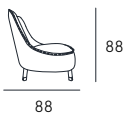

scheda tecnica
technical data sheet