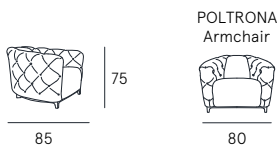

VERSIONE CAPITONNÈ
Capitonné Version

DETTAGLI
Features

LAVORAZIONE CAPITONNÈ
Capitonné manufacturing

SEDUTA CON CINGHIE ELASTICHE
Seat with elastic belts

Rivestimento | pelle / sintetico
Comfort seduta | Poliuretano espanso densità 35
Comfort spalliera | Poliuretano espanso
Piedi | Legno H. 8 cm
Seduta | H. 42 cm - P. 52 cm
Braccio |

Coating | leather / synthetic cover
Seat comfort | Polyurethane density 35
Back comfort | Polyurethane
Feet | Wood H. 8 cm
Seat | H. 42 cm - D. 52 cm
Arm |