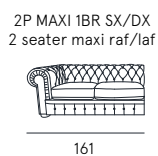

scheda tecnica
technical data sheet

DETTAGLI
Features

LAVORAZIONE CAPITONNÉ
Capitonné manufacturing

SEDUTA CON CINGHIE ELASTICHE
Seat with elastic belts

Rivestimento | pelle / sintetico
Comfort seduta | Poliuretano espanso densità 35
Comfort spalliera | Poliuretano espanso
Piedi | Legno H. 6 cm
Seduta | H. 47 cm - P. 58 cm
Braccio | H. 75 cm - L. 35 cm

Coating | leather / synthetic cover
Seat comfort | Polyurethane density 35
Back comfort | Polyurethane
Feet | Wood H. 6 cm
Seat | H. 47 cm - D. 58 cm
Arm | H. 75 cm - L. 35 cm