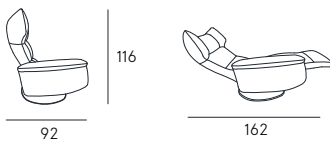

scheda tecnica
technical data sheet

DETTAGLI
Features

SEDUTA CON CINGHIE ELASTICHE
Seat with elastic belts

Rivestimento | pelle / sintetico
Comfort seduta | Poliuretano espanso densità 30
Comfort spalliera | Poliuretano espanso
Piedi | Base / Razza
Seduta | H. 47 cm - P. 54 cm
Braccio | H. 61 cm

Coating | leather / synthetic cover
Seat comfort | Polyurethane density 30
Back comfort | Polyurethane
Feet | Swivel Base
Seat | H. 47 cm - D. 54 cm
Arm | H. 61 cm