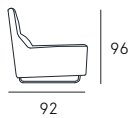

scheda tecnica
technical data sheet