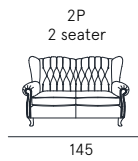

scheda tecnica
technical data sheet