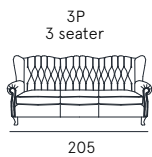

scheda tecnica
technical data sheet

DETTAGLI
Features

SEDUTA CON CINGHIE ELASTICHE
Seat with elastic belts

Rivestimento | pelle / sintetico
Comfort seduta | Poliuretano espanso densità 35
Comfort spalliera | Poliuretano espanso
Piedi | Legno H. 14 cm Wenghè
Seduta | H. 47 cm - P. 57 cm
Braccio | H. 59 cm - L. 17 cm

Coating | leather / synthetic cover
Seat comfort | Polyurethane density 35
Back comfort | Polyurethane
Feet | Wood H. 14 cm
Seat | H. 47 cm - D. 57 cm
Arm | H. 59 cm - L. 17 cm