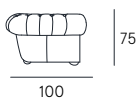

scheda tecnica
technical data sheet