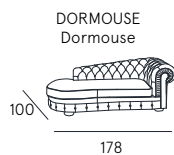

scheda tecnica
technical data sheet

DETTAGLI
Features

LAVORAZIONE CAPITONNÉ
Capitonné manufacturing

SEDUTA CON CINGHIE ELASTICHE
Seat with elastic belts

Rivestimento | pelle / sintetico
Comfort seduta | Poliuretano espanso densità 35
Comfort spalliera | Poliuretano espanso
Piedi | Legno H. 6 cm
Seduta | H. 47 cm - P. 58 cm
Braccio | H. 75 cm - L. 35 cm

Coating | leather / synthetic cover
Seat comfort | Polyurethane density 35
Back comfort | Polyurethane
Feet | Wood H. 6 cm
Seat | H. 47 cm - D. 58 cm
Arm | H. 75 cm - L. 35 cm