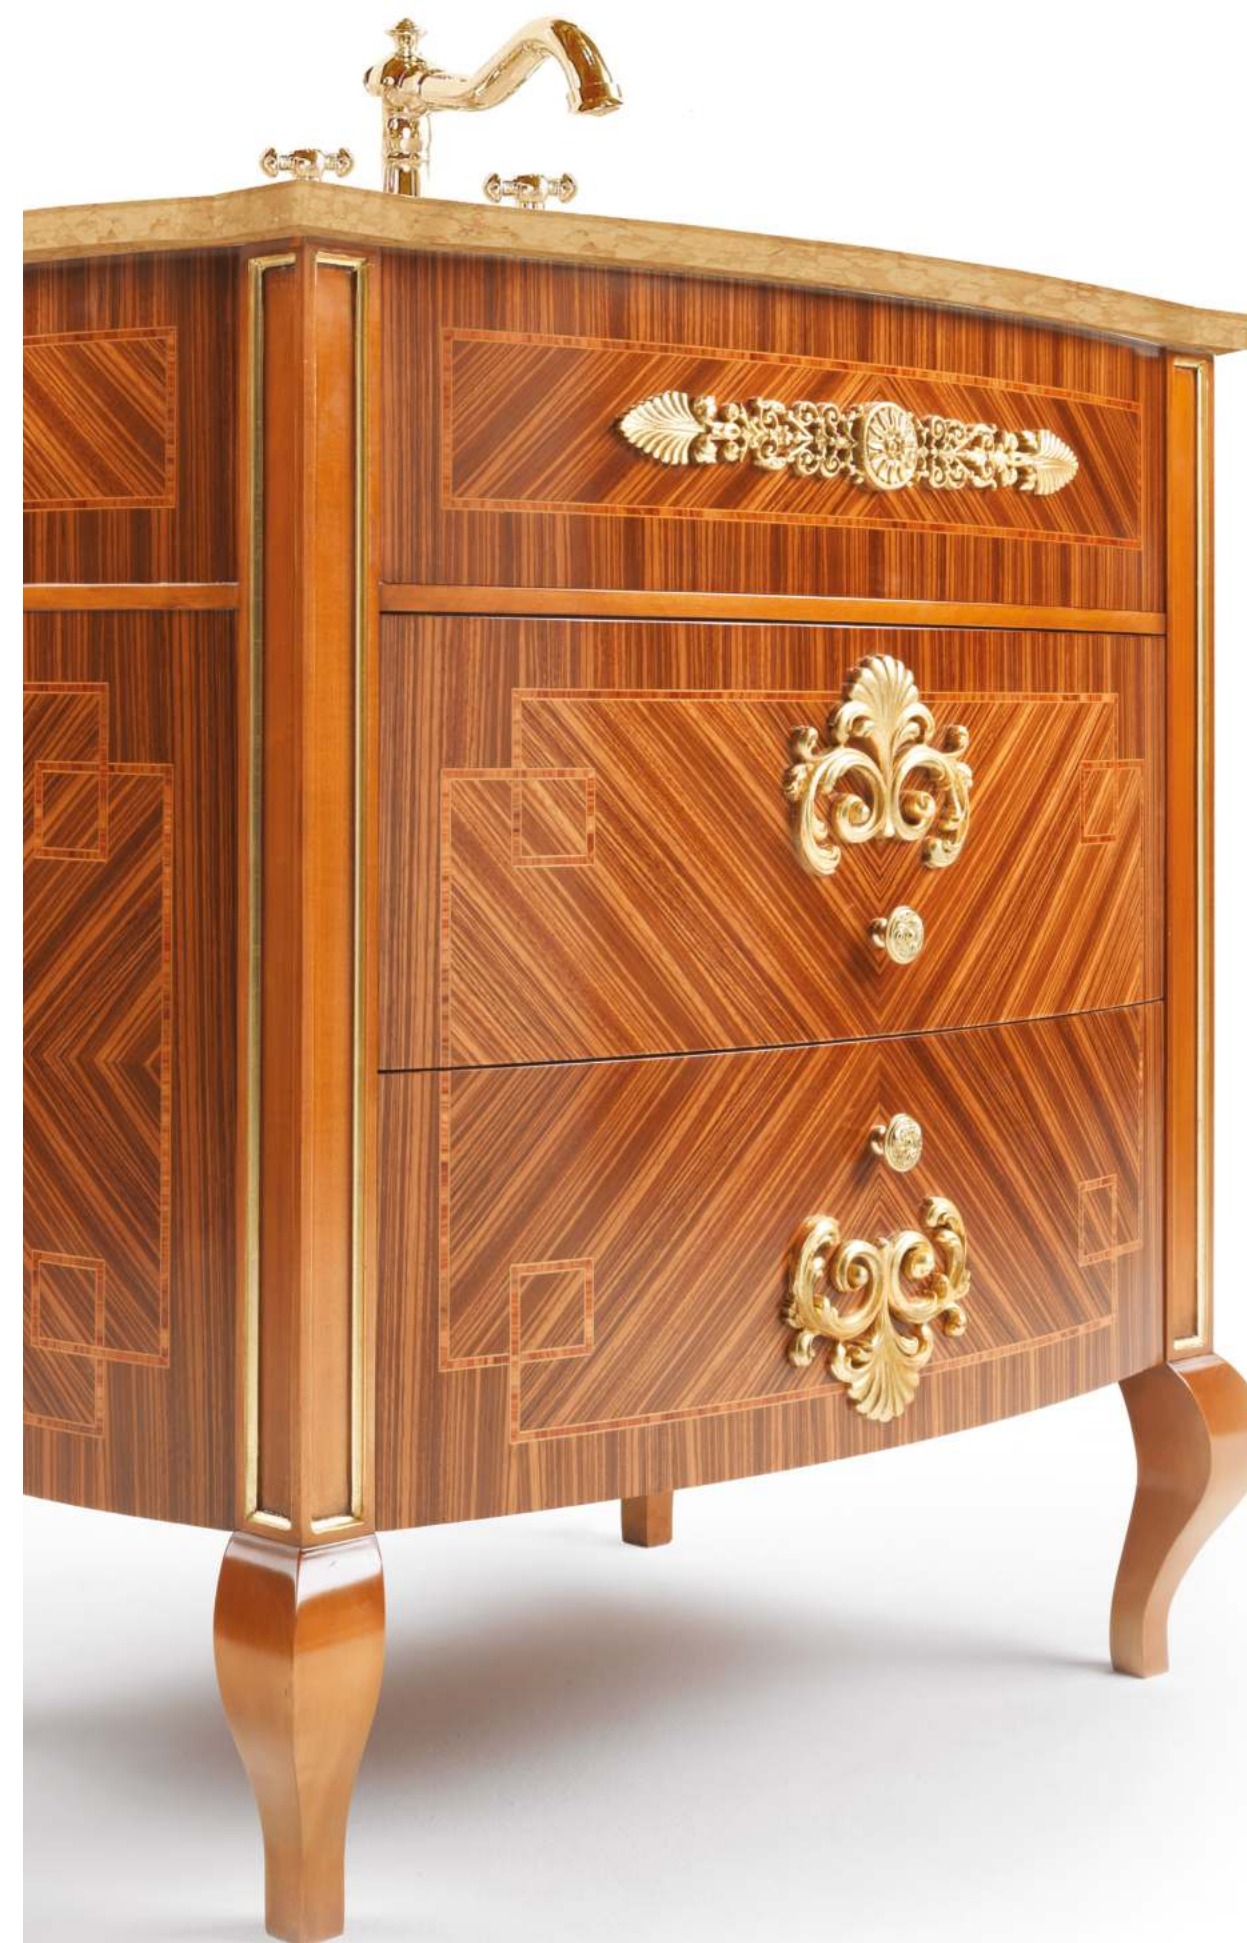

APOLLO

CABINET

85x55x85h

12010

MIRROR

70x95h

12011