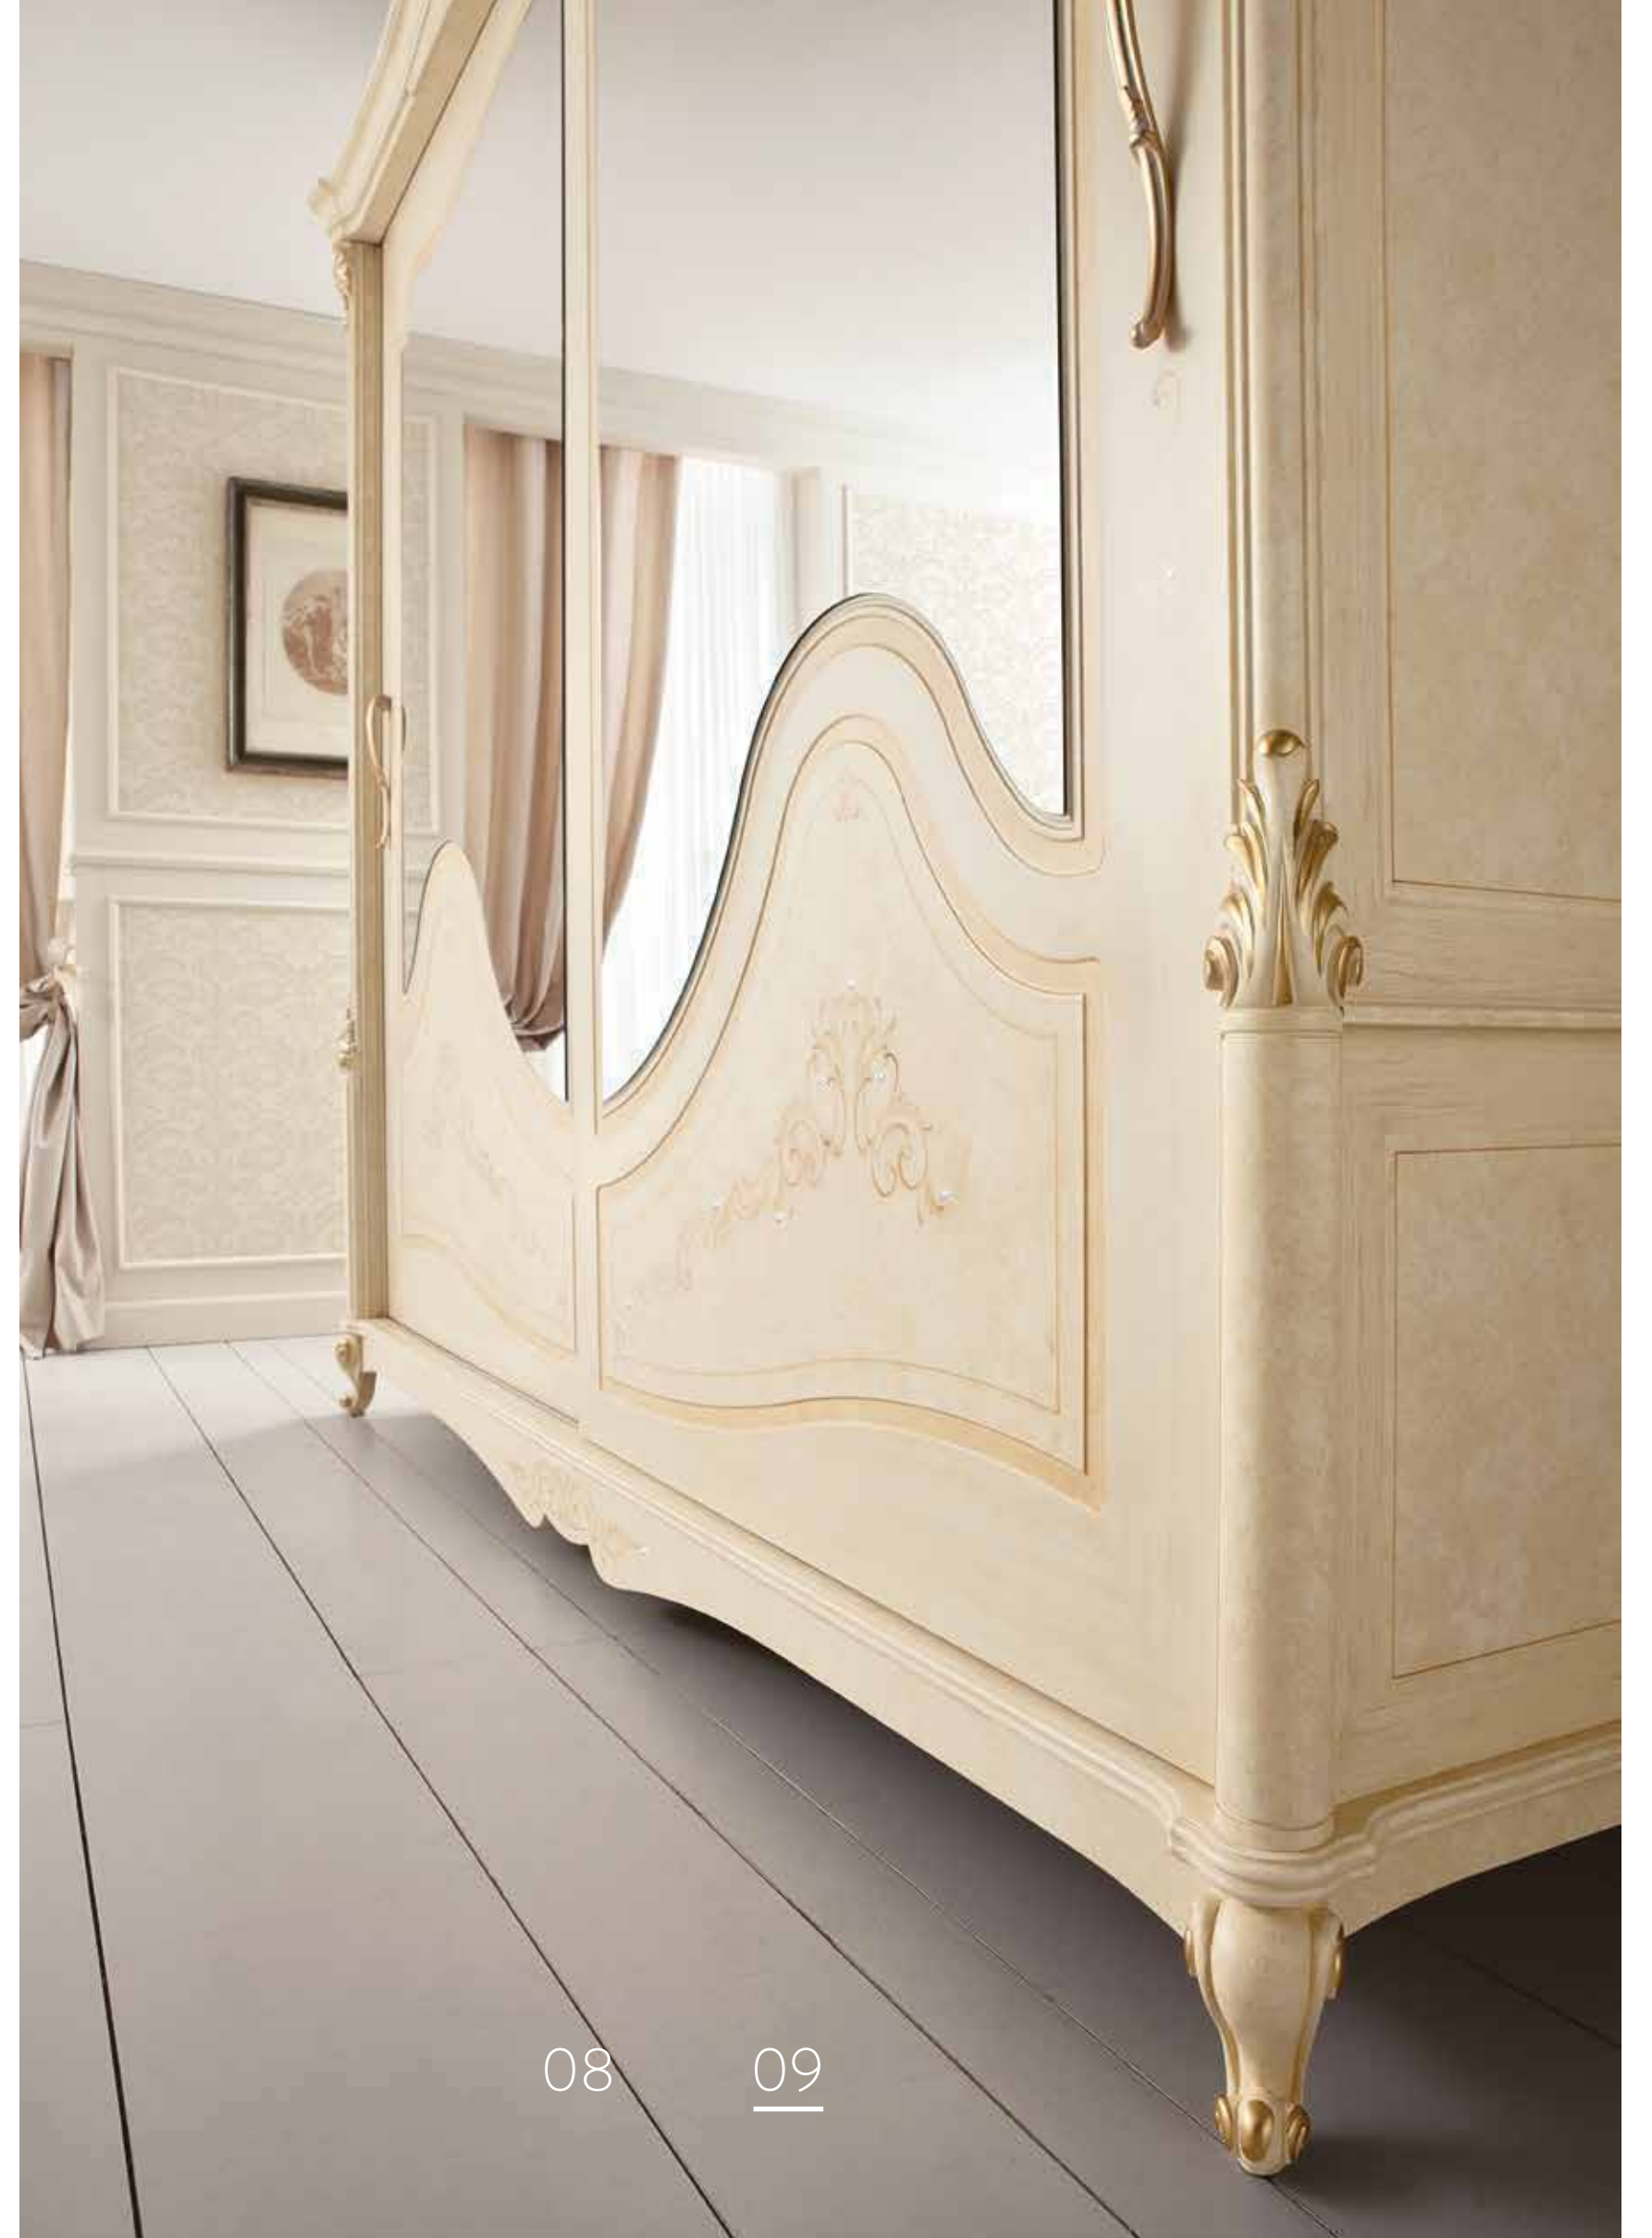

Romantica

LA TESTIERA, LAVORATA AD ARTE
IN FOGLIA ORO, RISCOPRE
TRADIZIONI PERDUTE.

*The headboard, beautifully finished
in gold leaf, rediscovers lost traditions.*