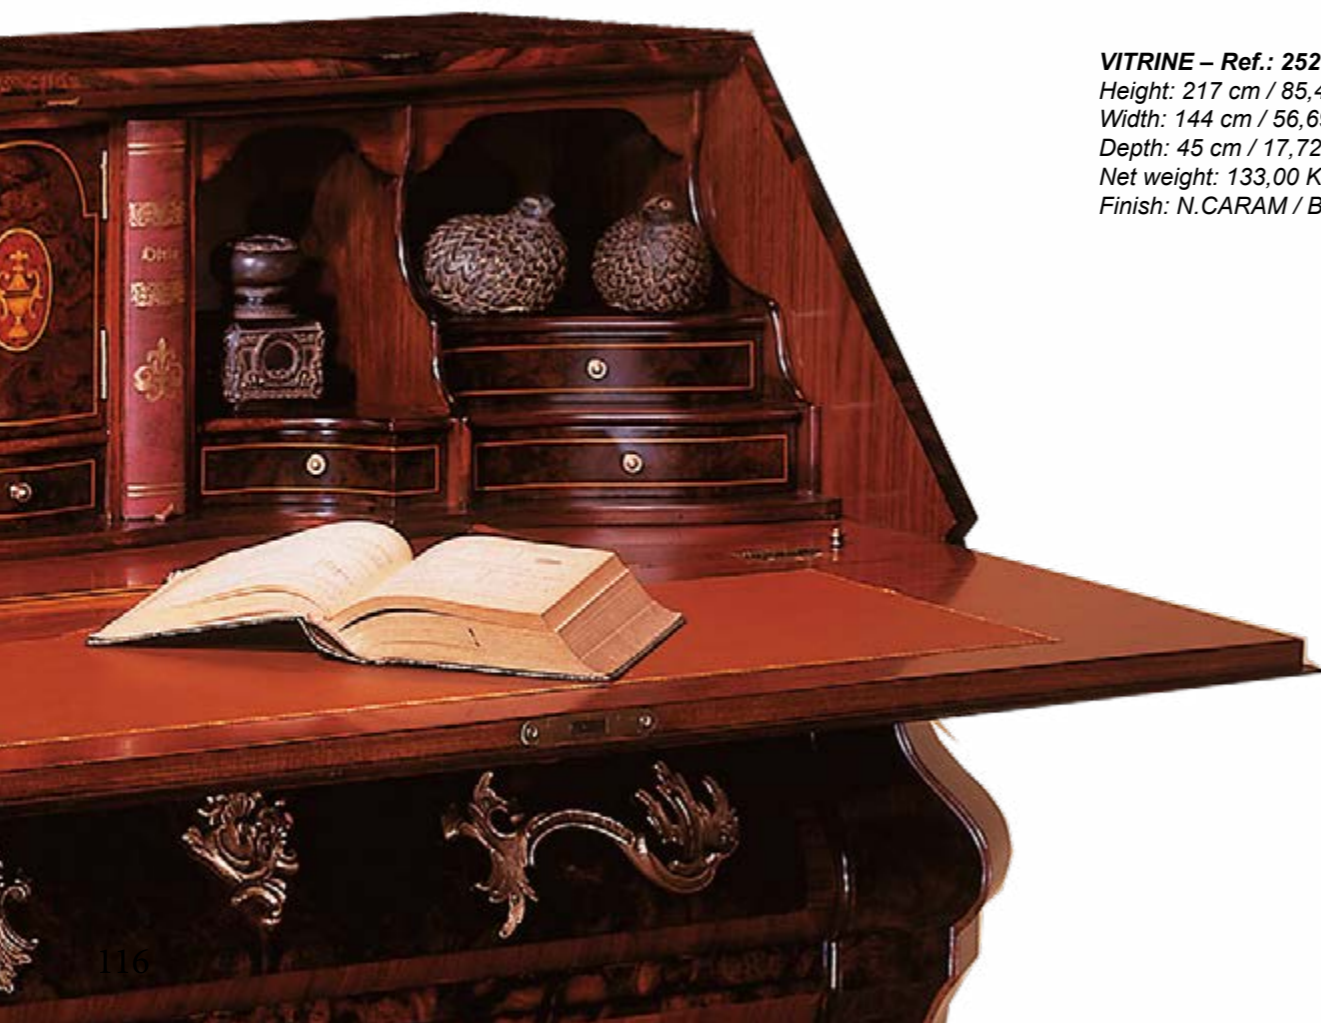

VITRINE – Ref.: 2527.0 ▶
Height: 217 cm / 85,43 in
Width: 144 cm / 56,69 in
Depth: 45 cm / 17,72 in
Net weight: 133,00 Kg / 292,95 lb
Finish: N.CARAM / BF (27/274)