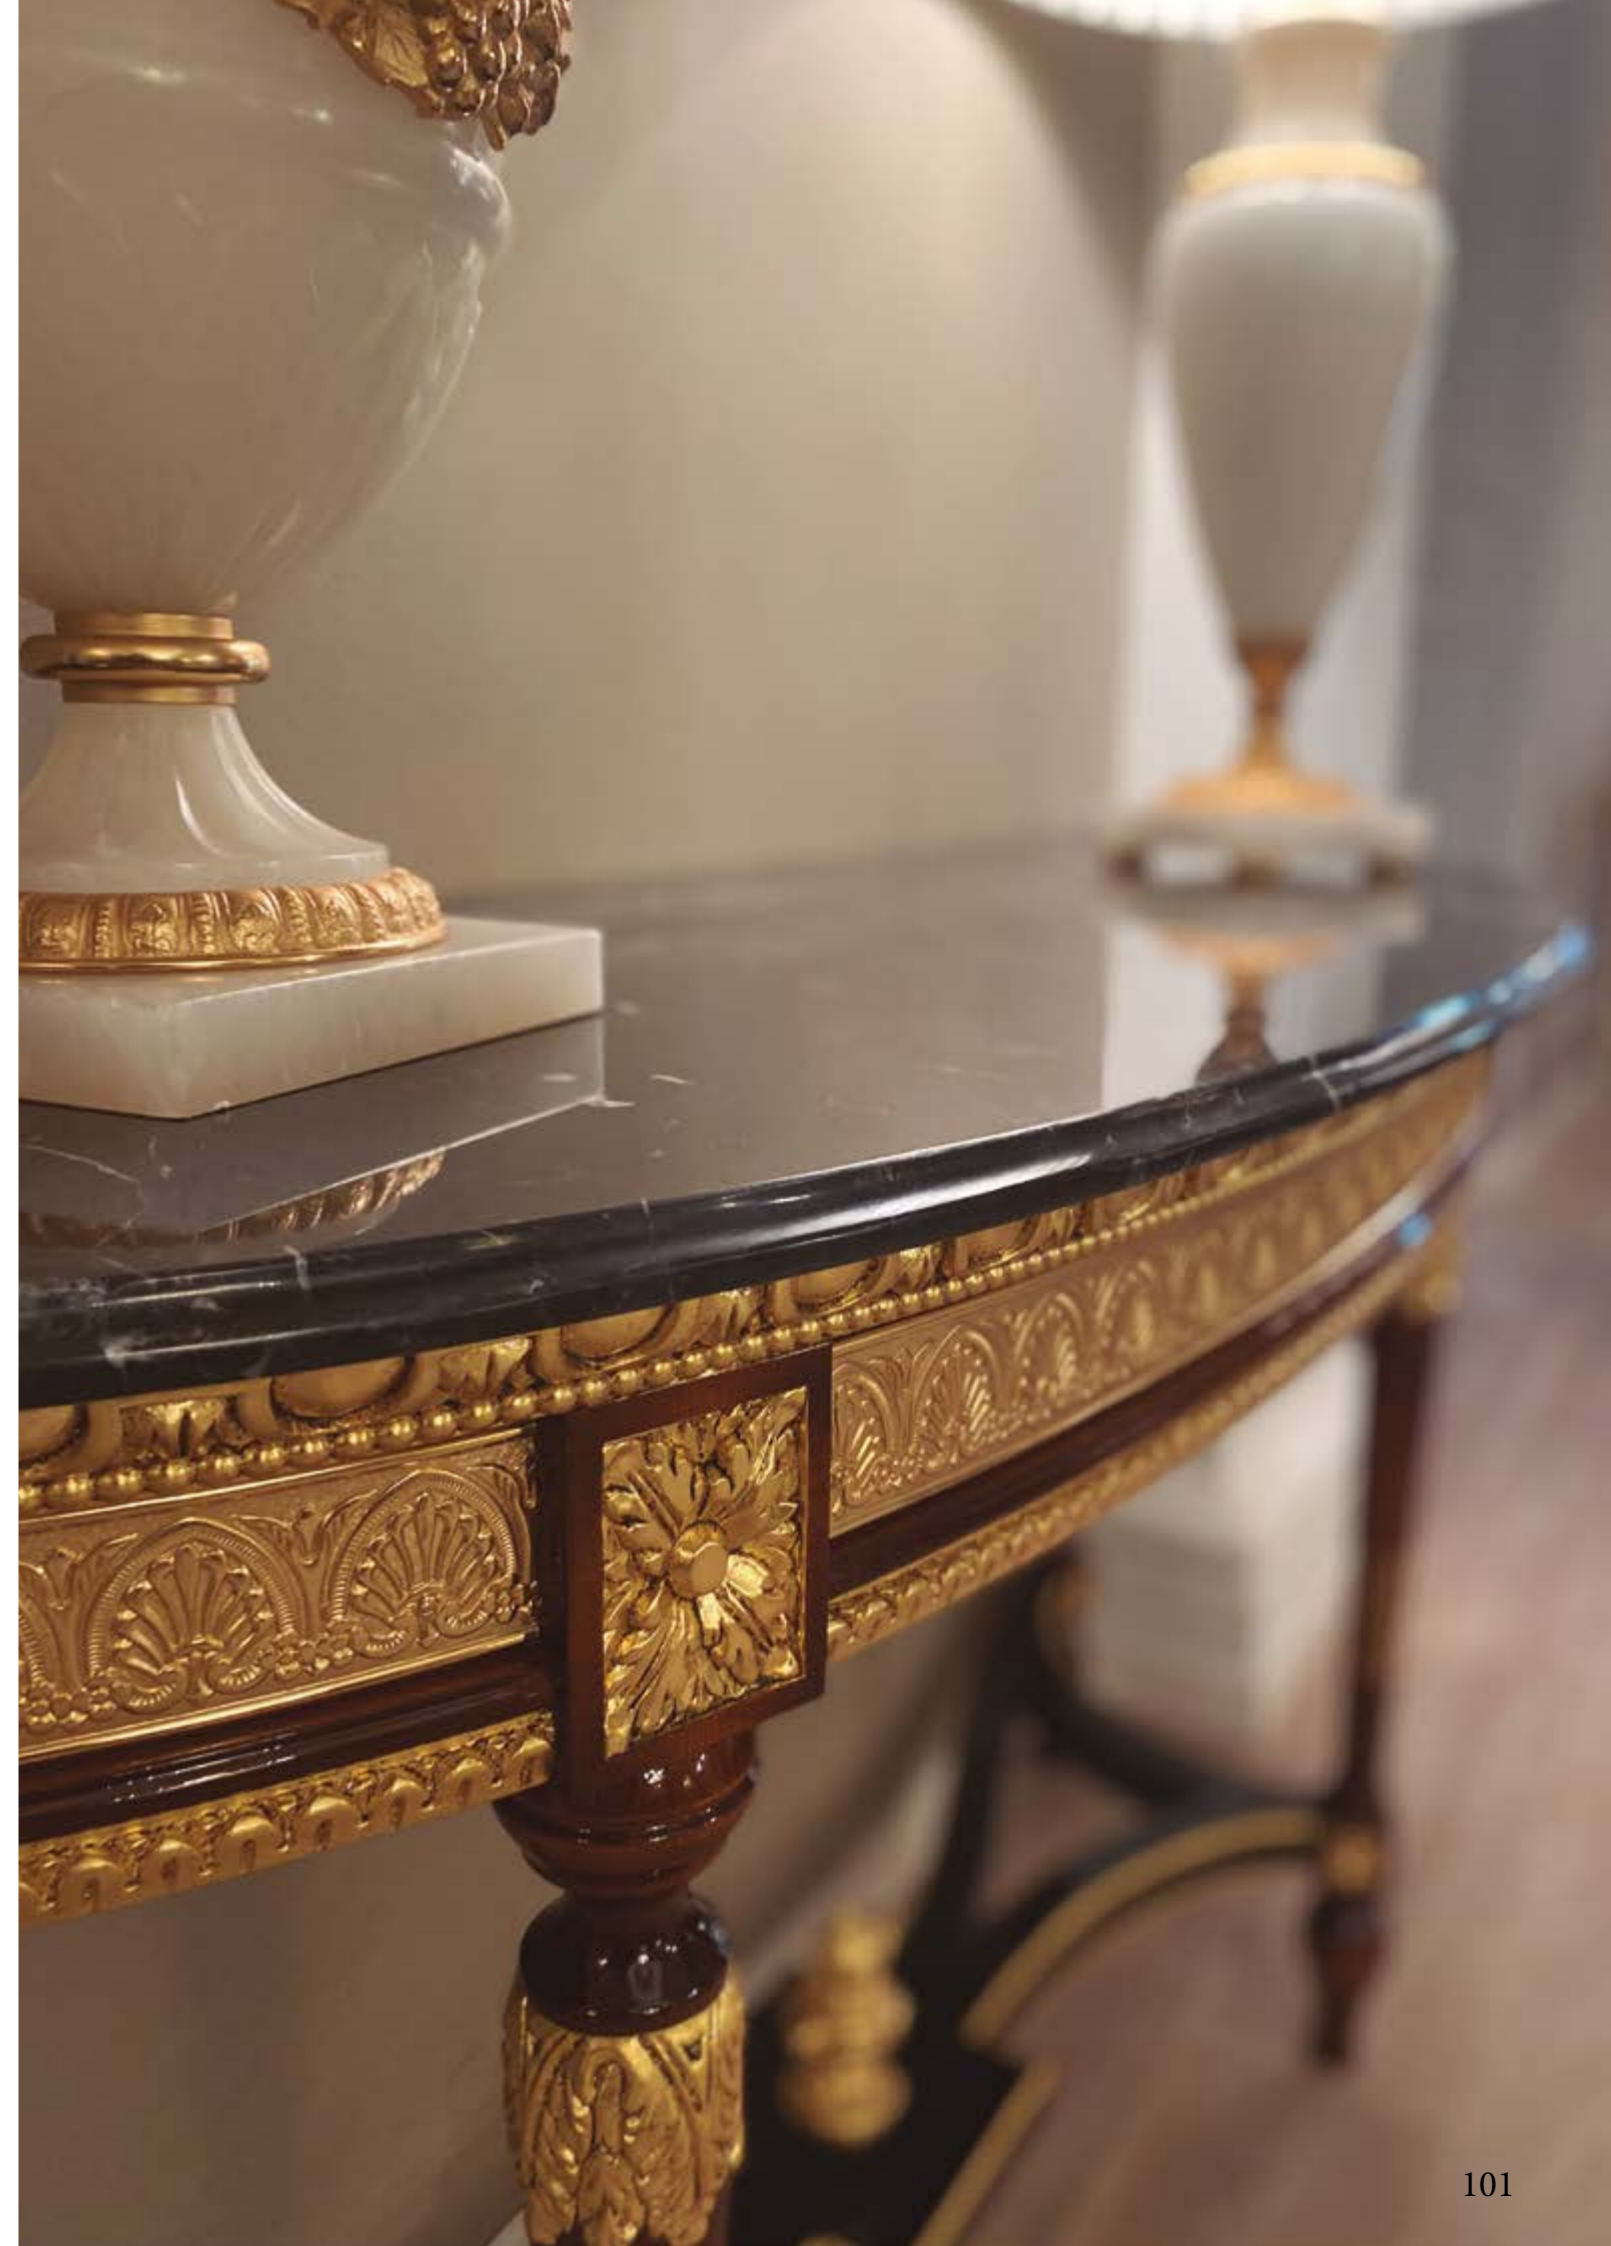

SINGULAR PIECES

LIVING ROOM