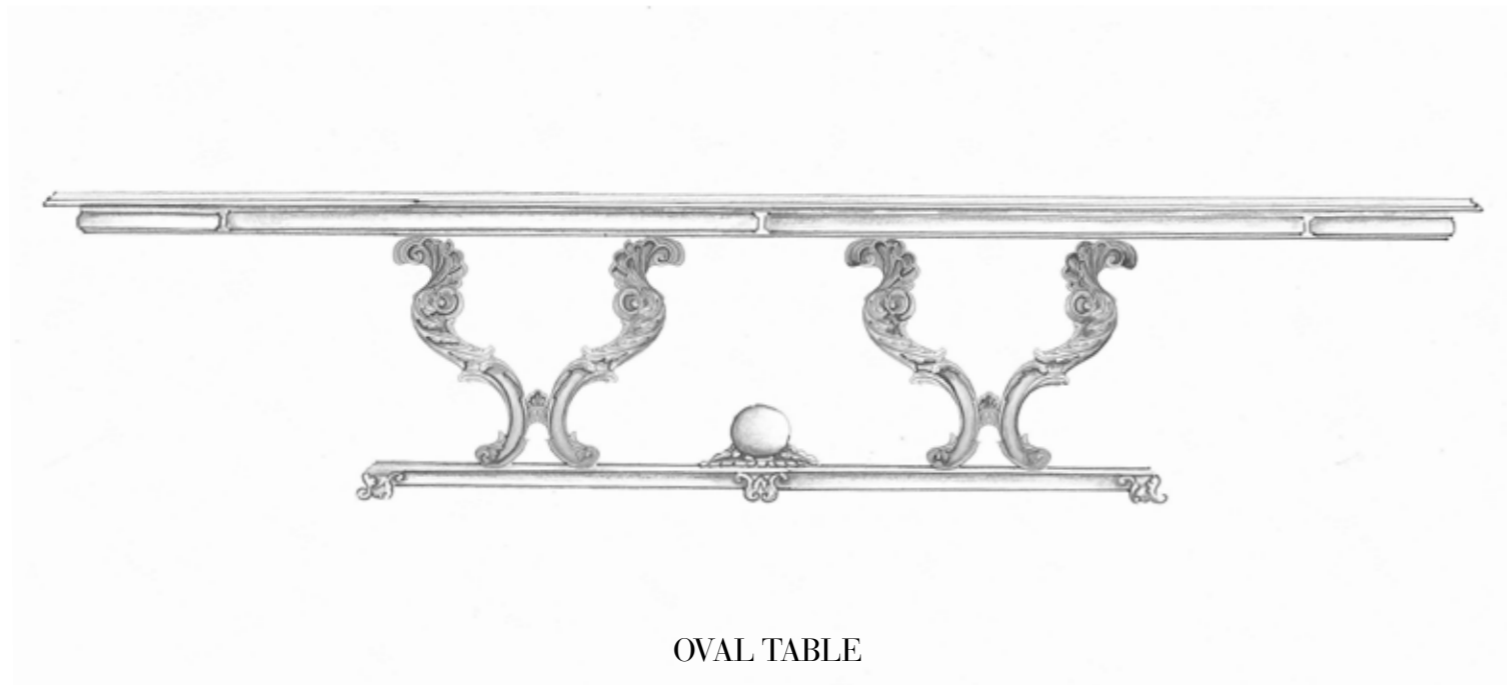

SALA DEGLI STUCCHI. Sophisticated Interiors.

1213/MLCH
Sideboard. Goes with 1218/MLCH e 1212/MLCH
cm 300x60x120h

SALA DEGLI STUCCHI. Sophisticated Interiors.

1212/MLCH
Sideboard with four doors with wooden frame, covered in malachite, four legs, mouldings and elements in bronze gilded with 24 kt gold and subsequent protective coating. Goes with 1218/MLCH e 1213/MLCH
cm 240x60x120h

SALA degli SPECCHI

SOPHISTICATED INTERIORS.

Dining room table with double surface covered with malachite rests on two bases consisting of four legs each, mouldings and 14 chairs entirely in bronze gilded with 24 kt gold and subsequent protective coating.