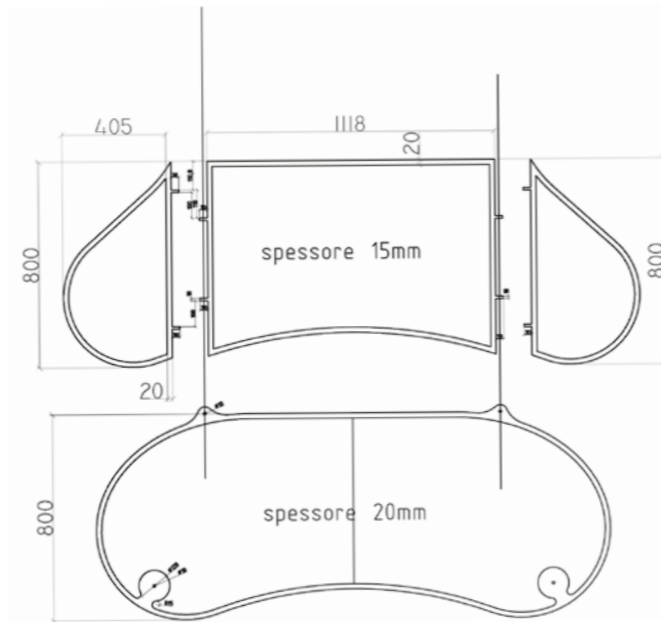

SALA DELLE CARIATIDI. Sophisticated Interiors.

1020/PLXG
Console table with bronze back, engraved Plexiglas shelves
and mother of pearl inlays
cm 200x80x210h