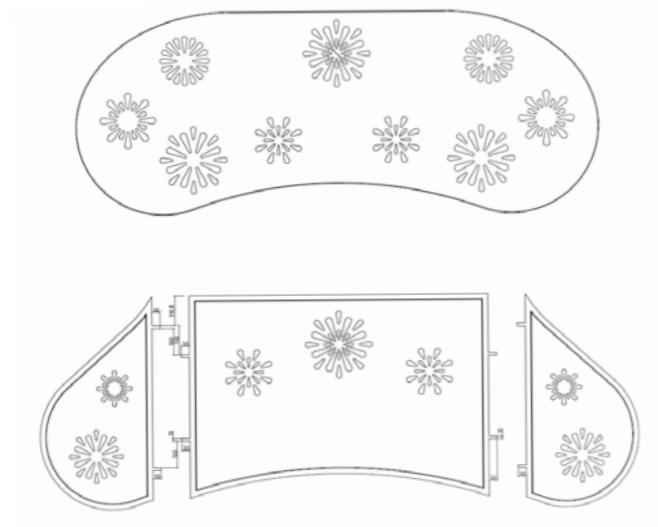

1022/PLXG
Bronze lantern with LED light
cm 190h