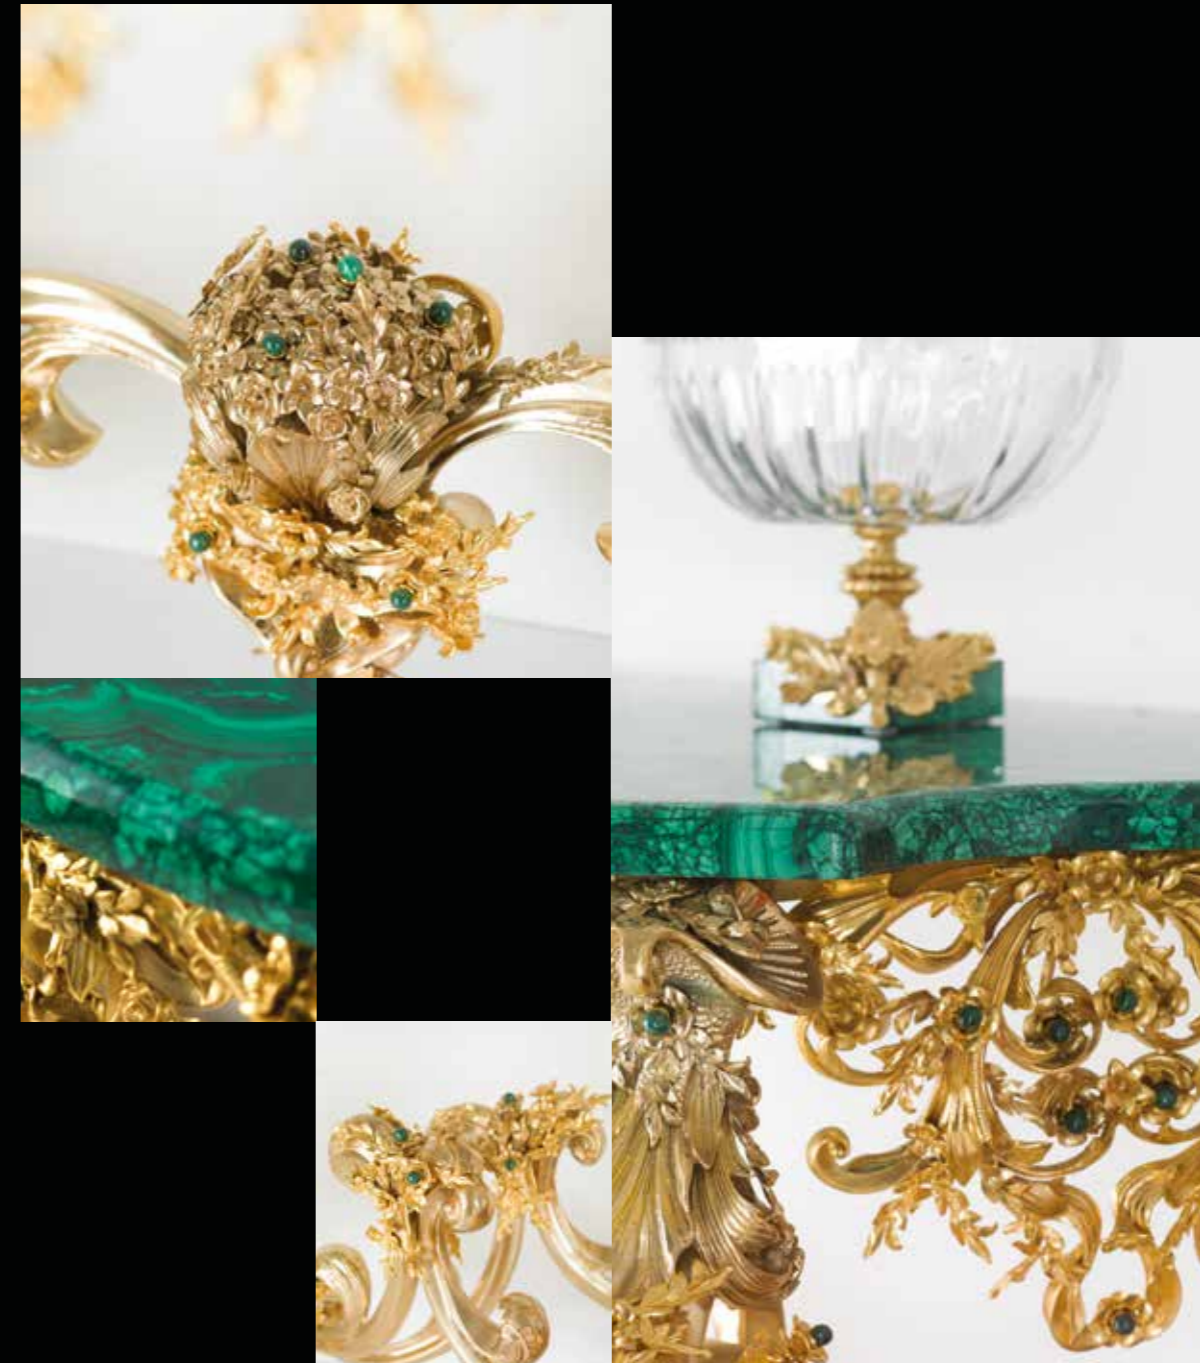

GALLERIA DELLE CONCHIGLIE. Sophisticated Interiors.