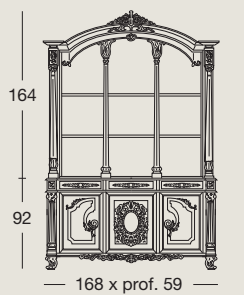

Art. 9920/3

Mobile libreria a giorno con 3 cassetti e 3 ante, ripiani interni in legno
Open bookcase with 3 drawers and 3 doors, wooden inner shelves

Книжный шкаф открытый с 3 ящиками и 3 створками, и с внутренними деревянными полками