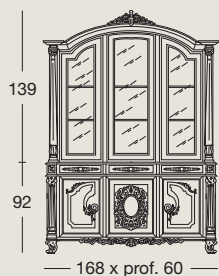

Art. 9931

Mobile libreria, 3 ante in cristallo con incisioni, 3 cassetti e 3 ante in legno, ripiani interni in legno
Bookcase with 3 engraved crystal doors, 3 drawers and 3 wooden doors, wooden inner shelves

Книжный шкаф с 3 створками, гравированными стеклами, внутренними деревянными полками, 3 ящиками и 3 деревянными створками

Giove

Art. 9924

Scrivania per dattilo con 4 cassetti
Writing desk with 4 drawers
Письменный столик для машинки с 4 ящиками