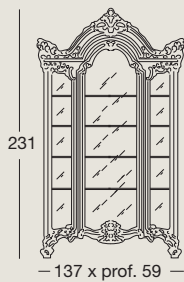

Art. 9971
Cristalliera a 1 anta
1-door glass cabinet
Сервант с 1 створкой