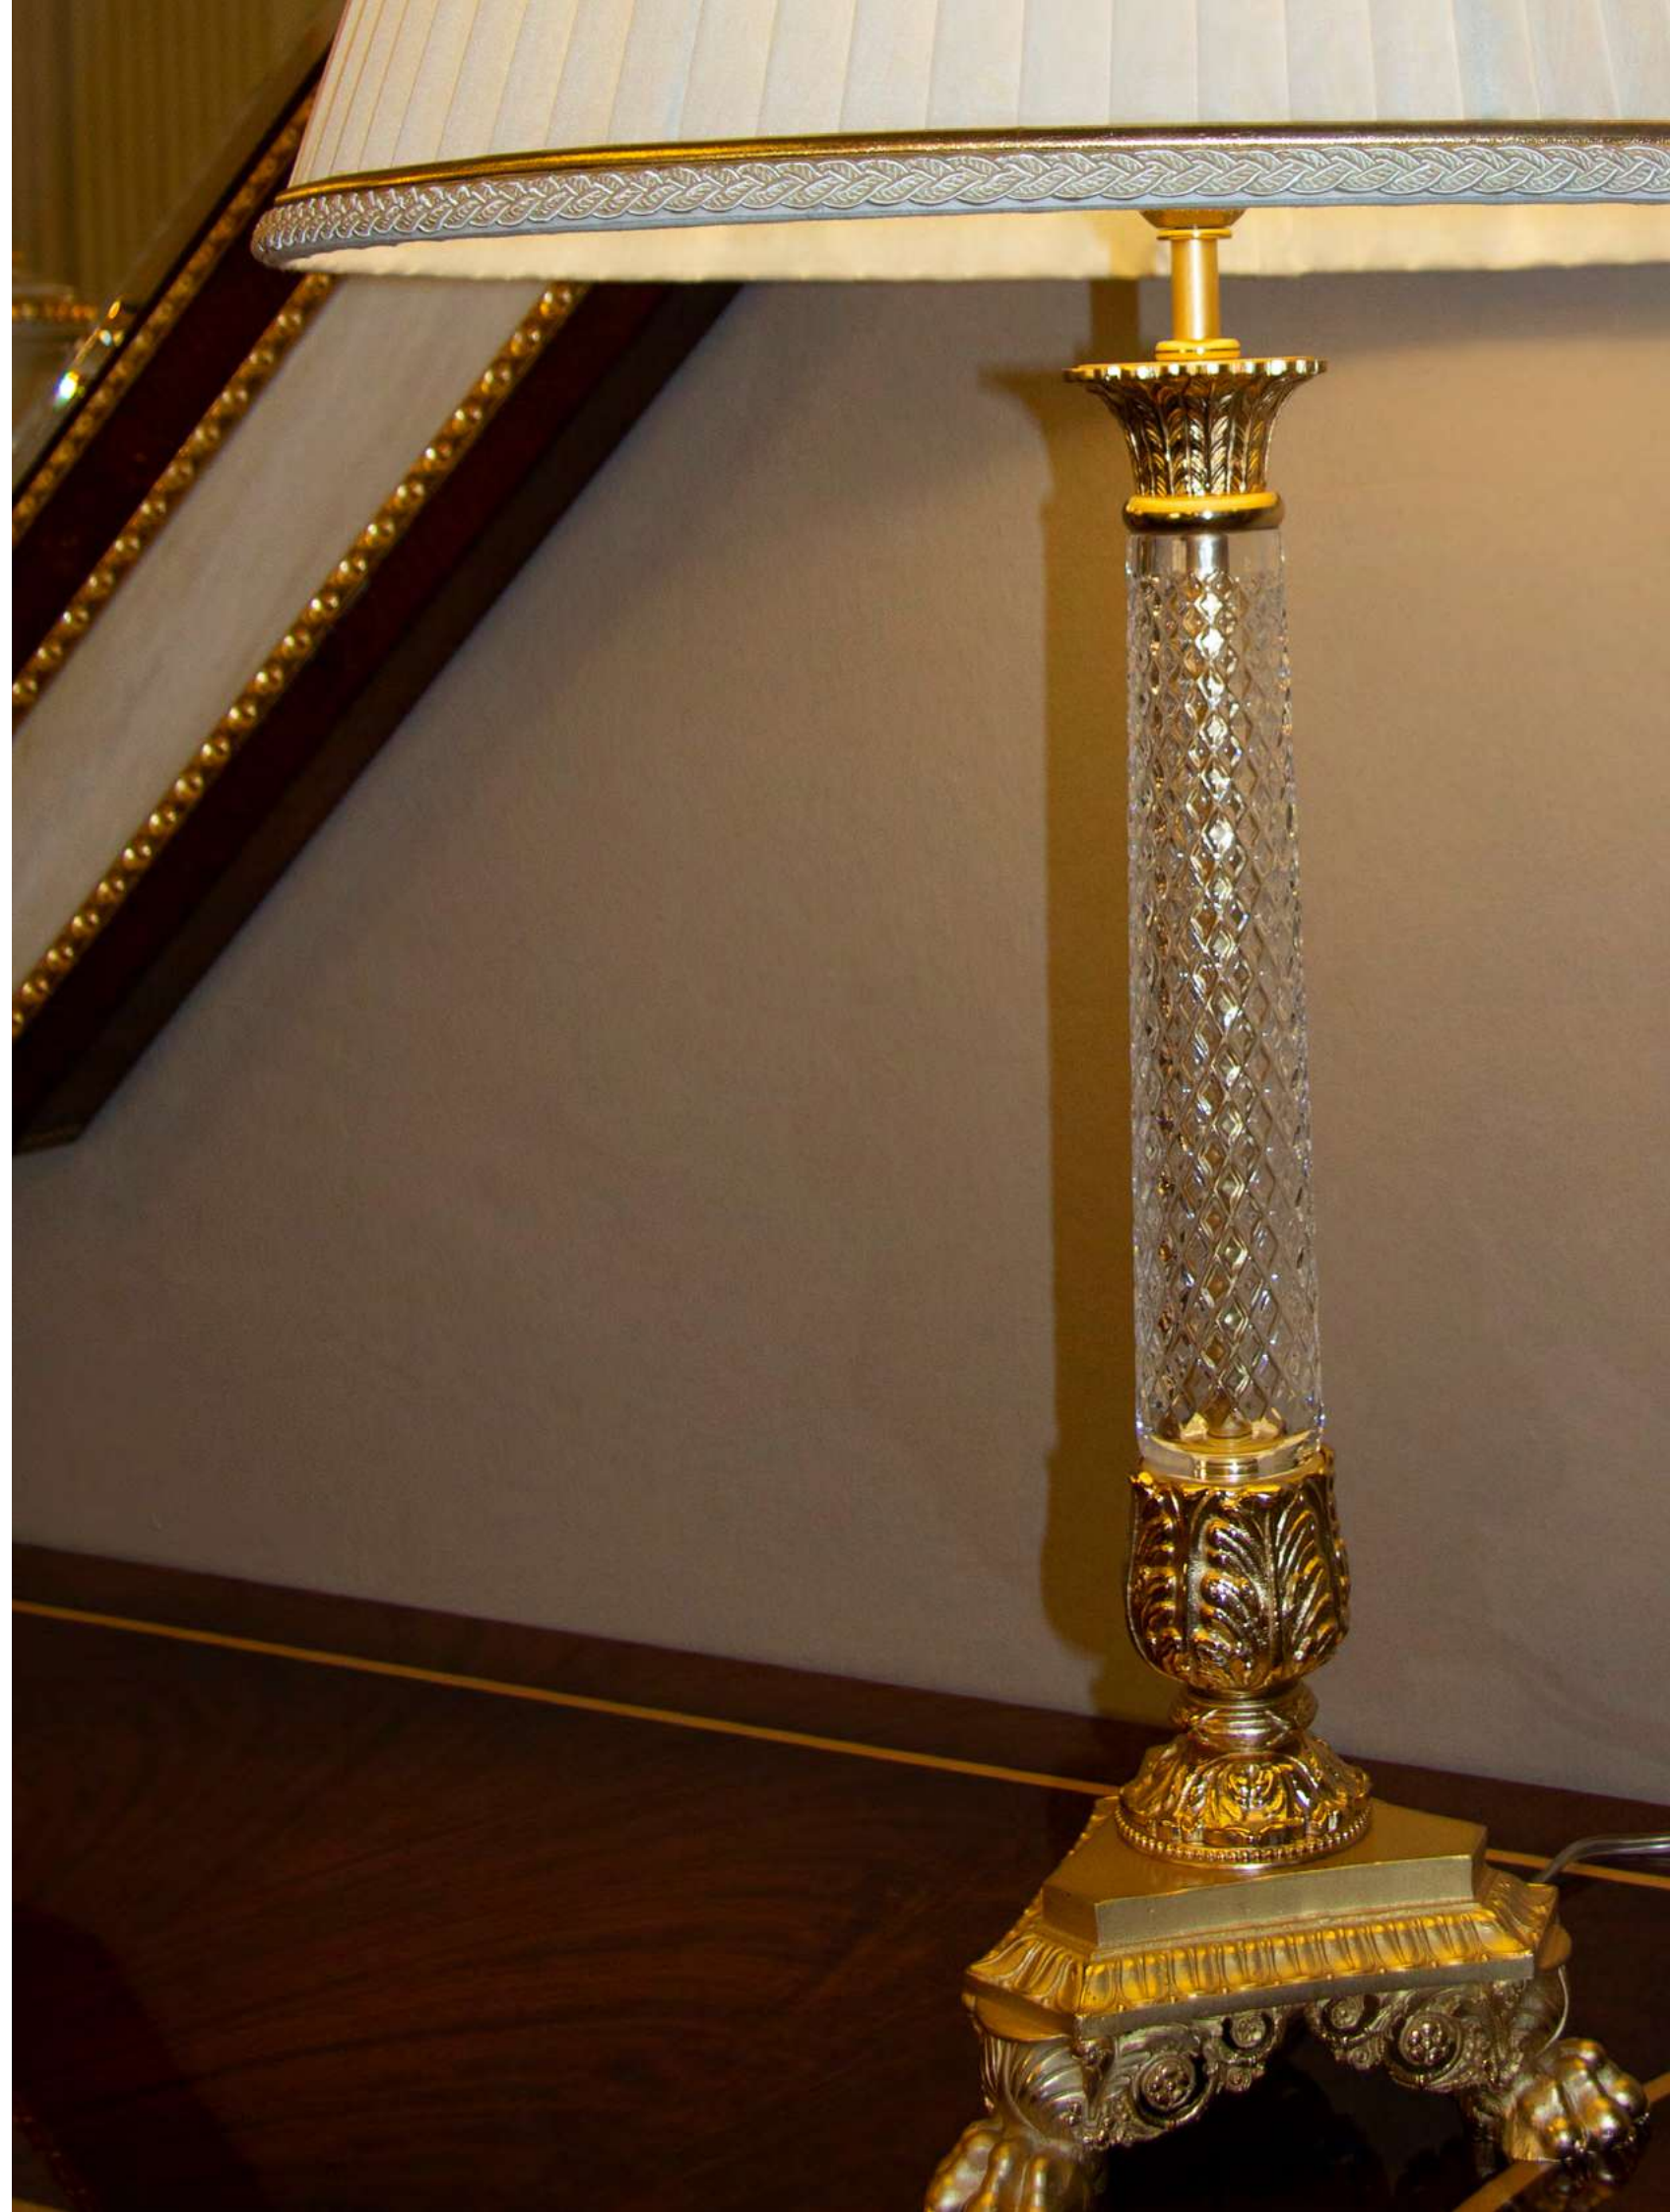

TABLE LAMPS

CLASSIC

TABLE LAMP – Ref.: 20299.0
Height: 70cm / 27,56in
Width: Ø40cm / 15,75Ø in
Net weight: 14,26 Kg / 31,28 lb
Finish: POE (380)
Materials: Casted Bronze & Italian hand cut crystal.
1 (E27)

TABLE LAMPS

CLASSIC

*TABLE LAMP – Ref.: 20300.0
Height: 78cm / 30,70in
Width: Ø45cm / 17,72Ø in
Net weight: 14,26 Kg / 31,28 lb
Finish: POE (380)
Shade Ref: 629.050
Materials: White Alabaster & Casted Bronze.
1 (E27)*