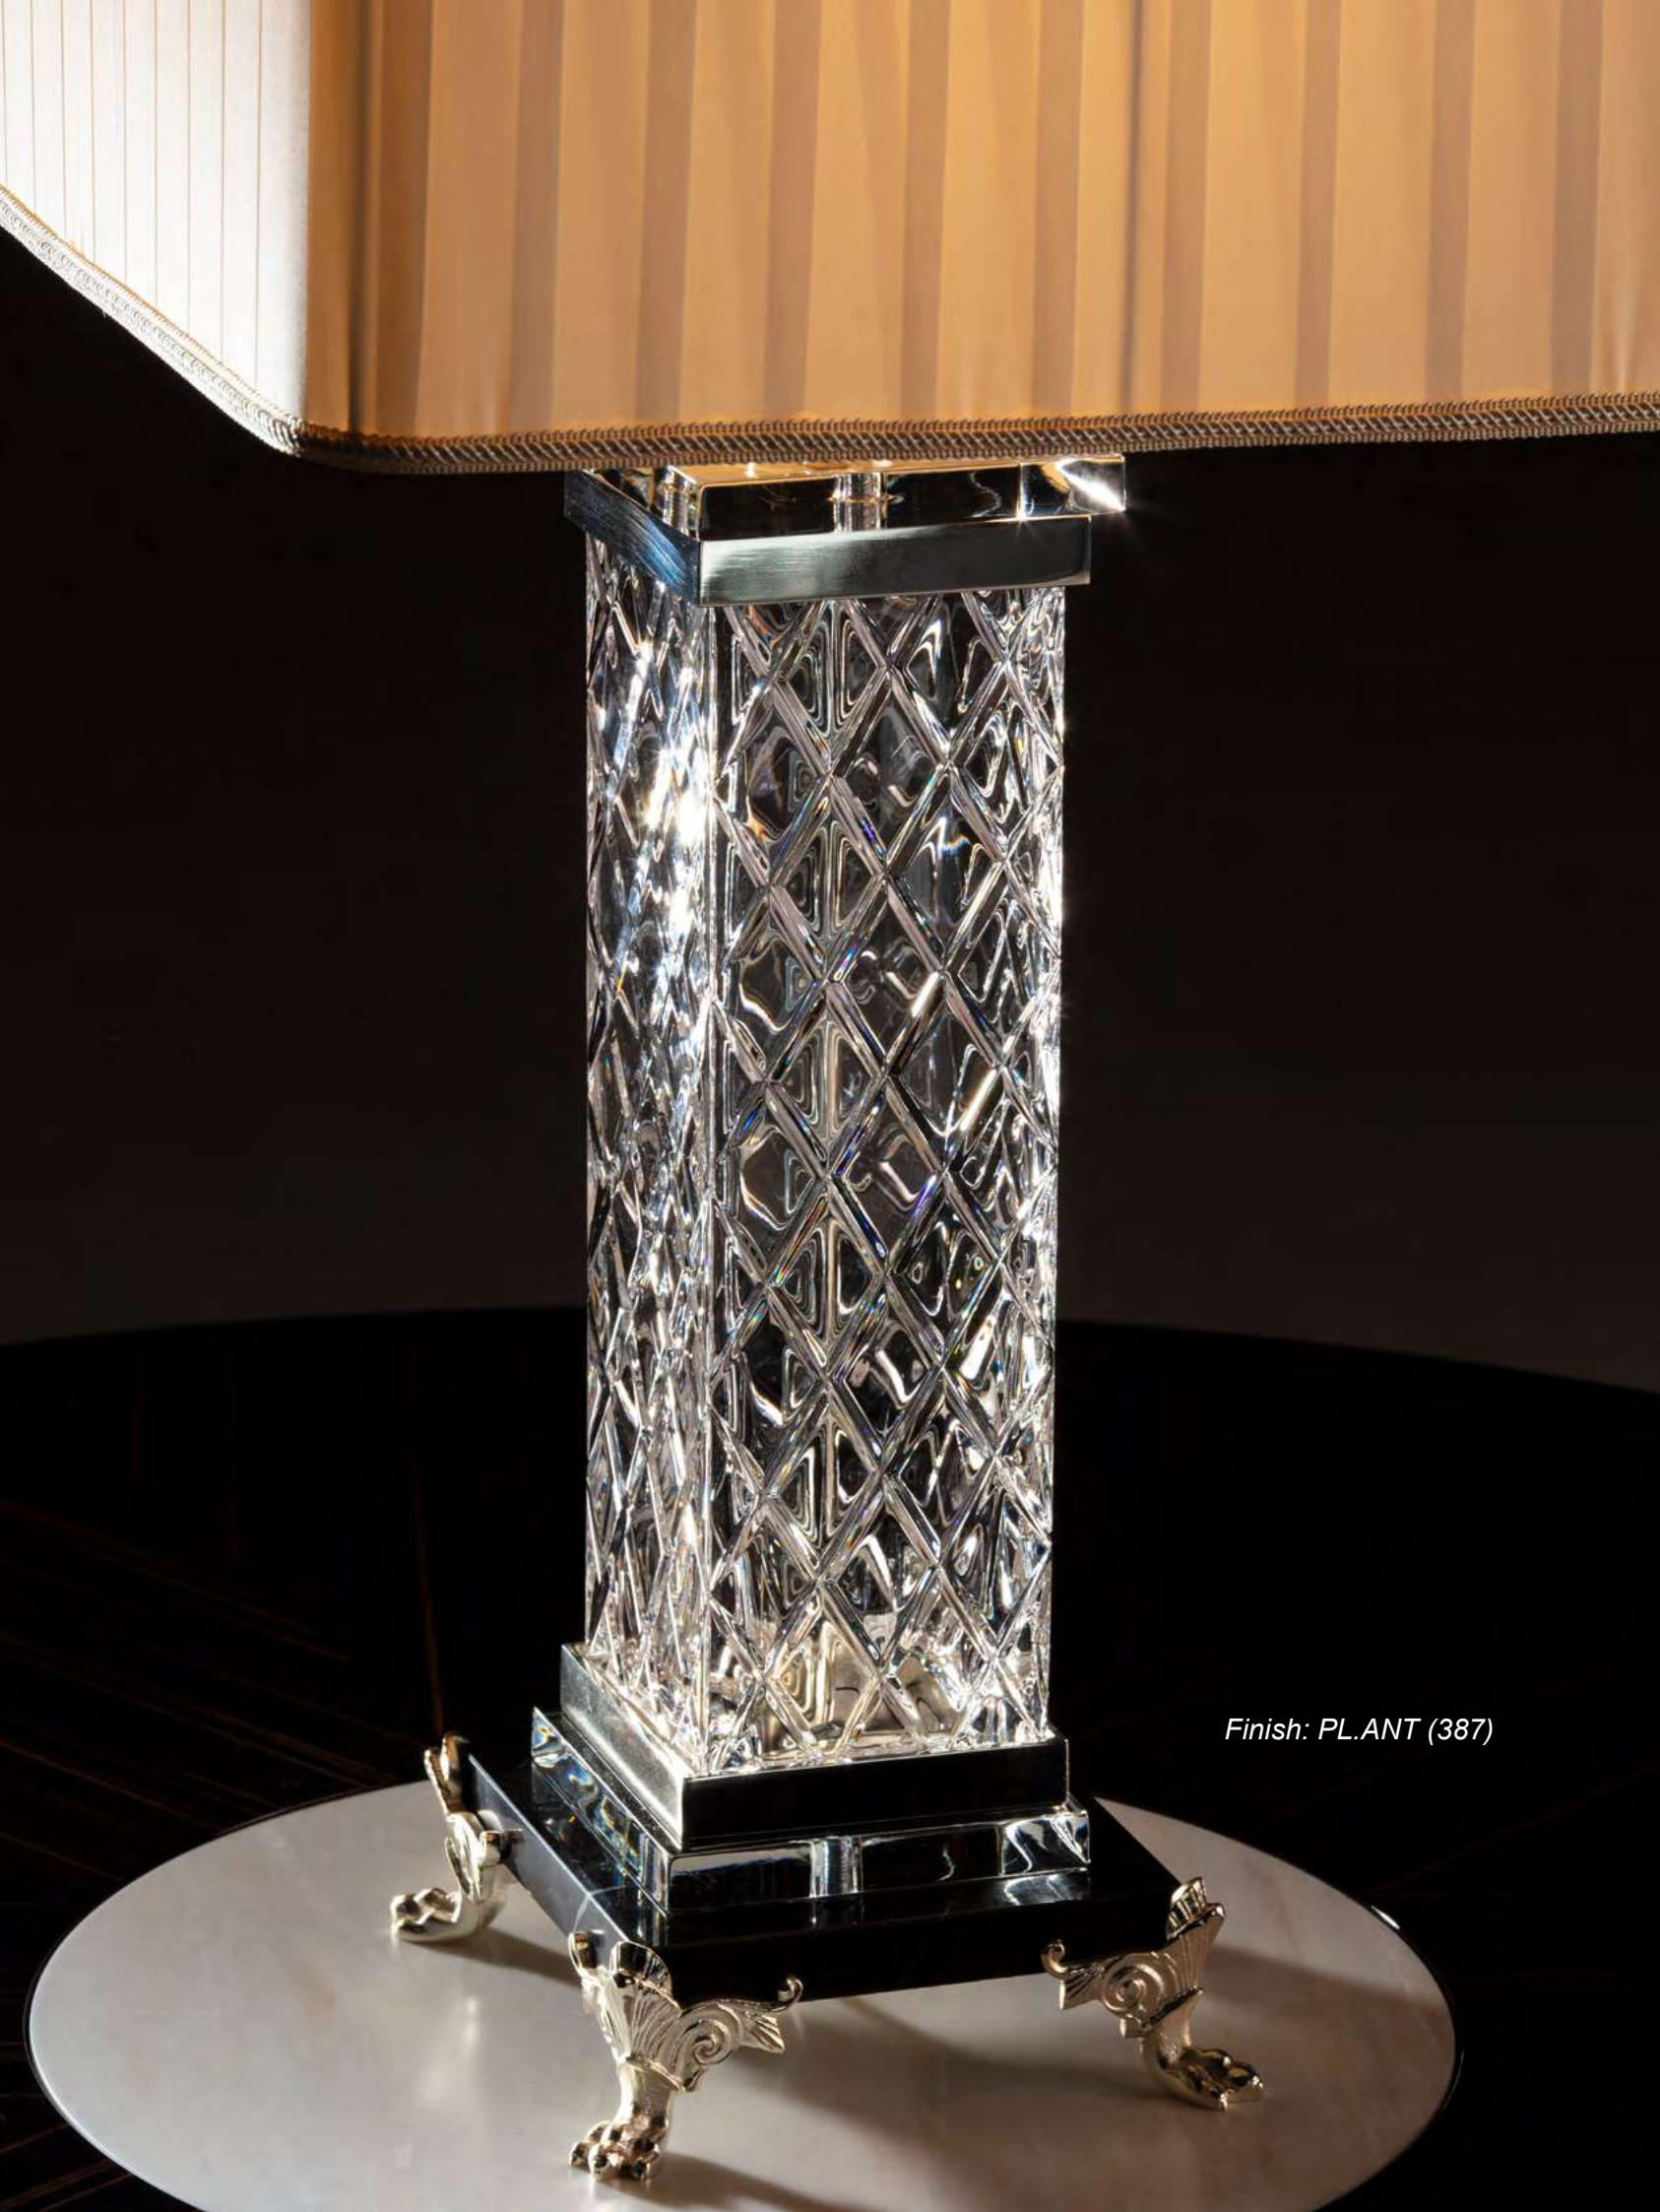

Also available in BRANDY ALABASTER (-1)

TABLE LAMPS
CLASSIC

TABLE LAMP– Ref.:20199
Height: 90 cm / 35,43 in
Width: Ø50 cm / 19,69 in
Net weight: 4,12 Kg / 9,07 lb
Finish: OA/NB (288)
Materials: Poliresin, Casted Bronze
& Brass
2 (E27)

TABLE LAMPS
CLASSIC

TABLE LAMP– Ref.: 20263
Height: 102 cm / 40,16 in
Width: Ø55 cm / 21,65 in
Net weight: 7,00 Kg / 15,42 lb
Finish: DB/ WE.L (67/535)
Materials: Poliresin, Casted
Bronze & Wood
2 (E27)