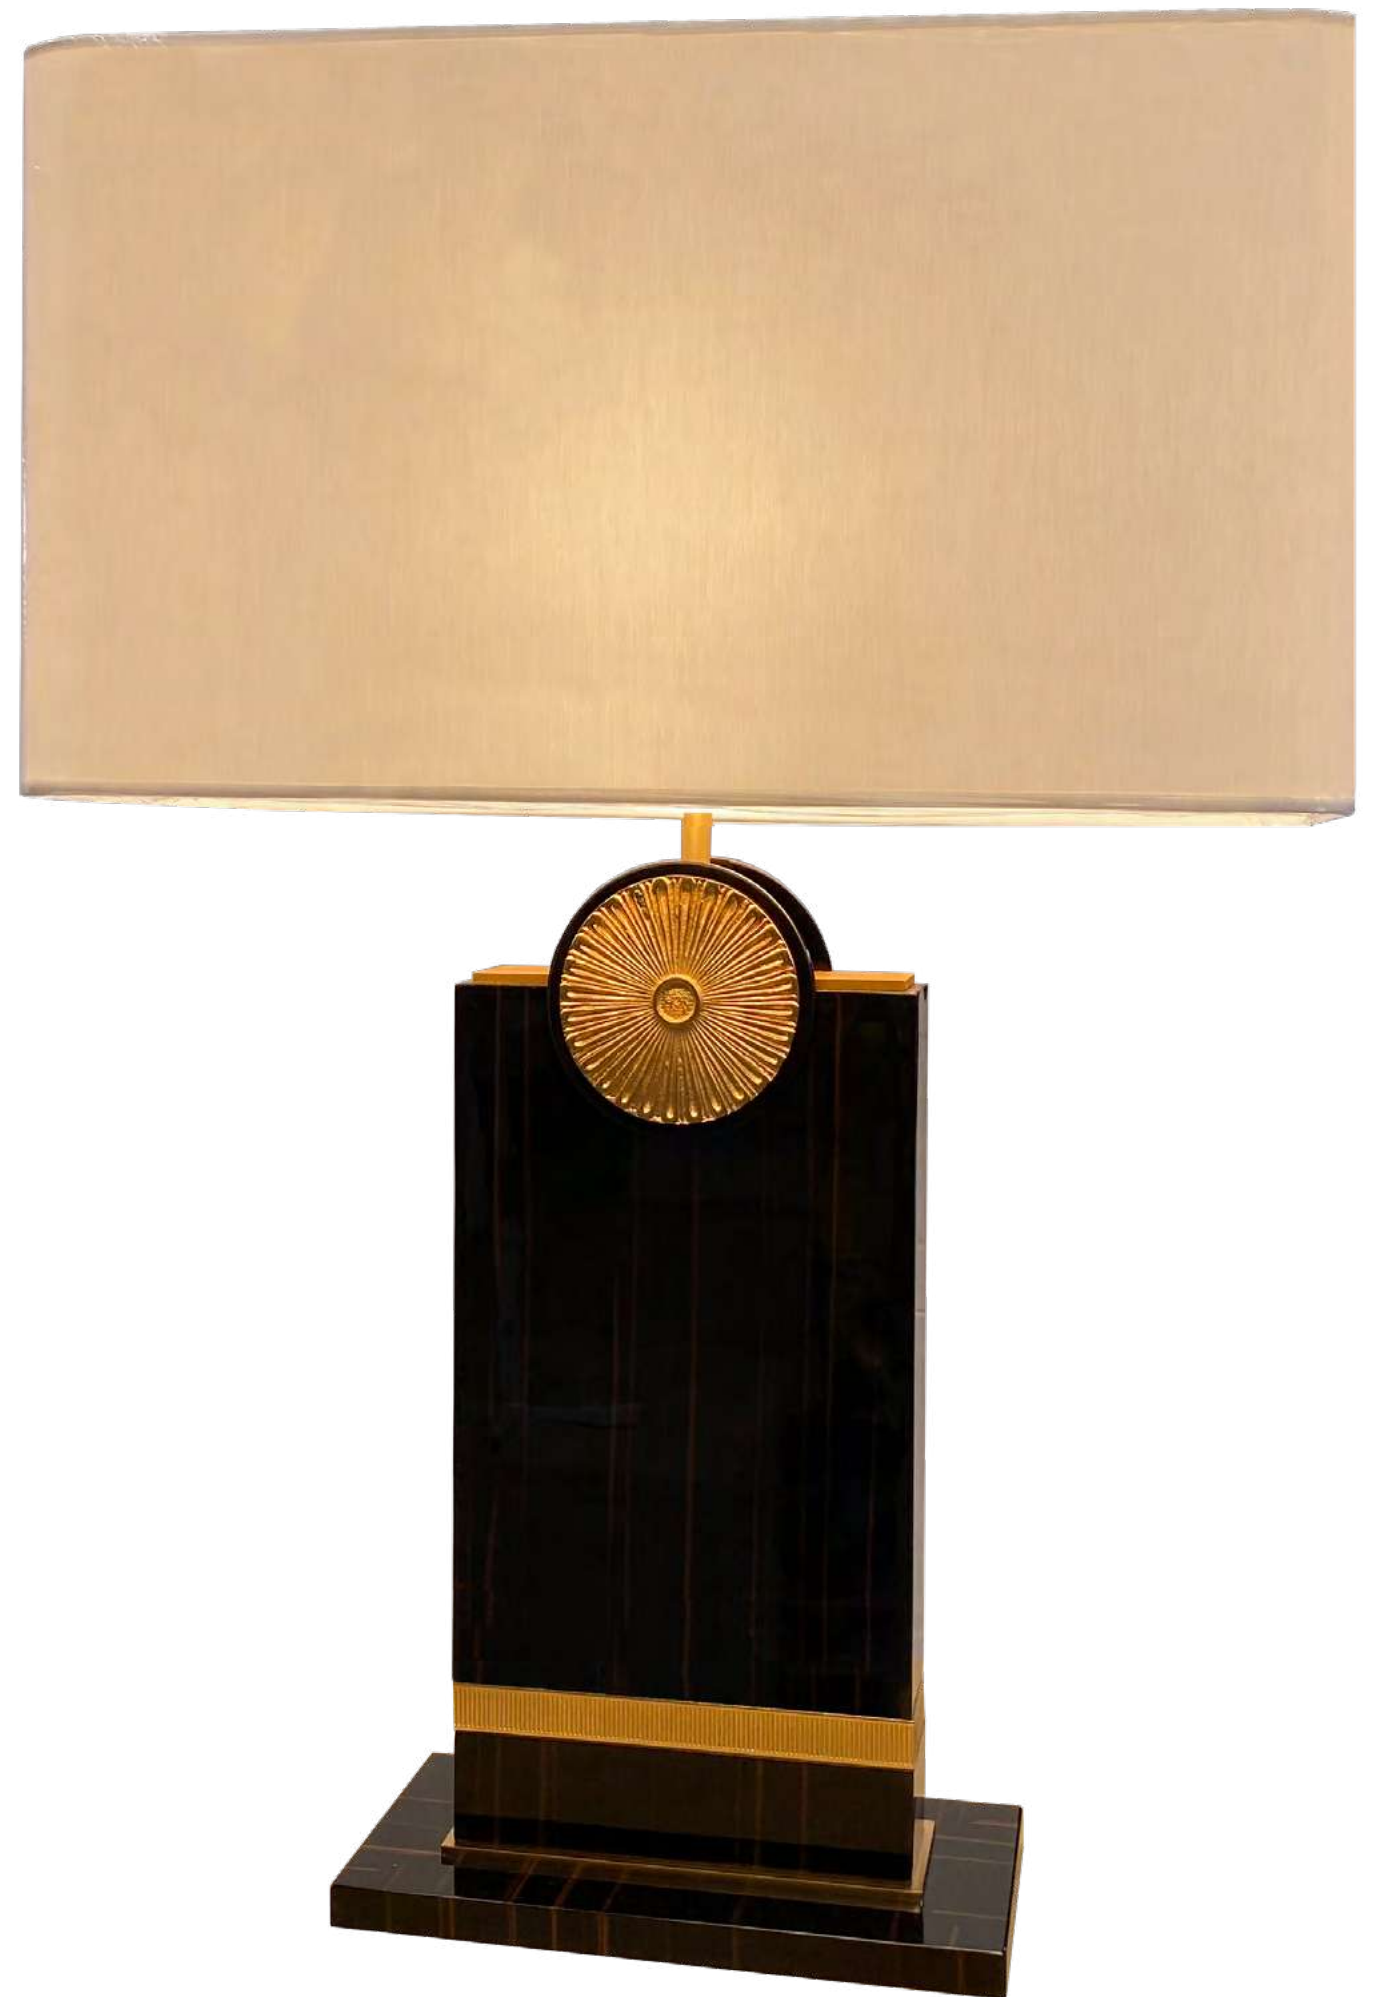

TABLE LAMPS GALLERY

TABLE LAMP– Ref.: 20280.0
Height: 75 cm / 29,53 in
Width: Ø 50 cm / 19,69 in
Net weight: 10,00 Kg / 22,03 lb
Finish: DB/B.BR/NB (600)
Shade Ref: 629.036
Materials: Casted Bronze & Leather.
1 (E27)

TABLE LAMPS
GALLERY

*TABLE LAMP– Ref.: 20281.0
Height: 75 cm / 29,53 in
Width: 50 cm / 19,69 in
Depth: 25 cm / 9,84 in
Net weight: 12,00 Kg / 26,43 lb
Finish: OA (231)
Shade Ref: 629.035
Materials: Casted Bronze & Wood
1 (E27)*

TABLE LAMPS
GALLERY

TABLE LAMP– Ref.: 20284.0
Height: 76cm / 29,92 in
Width: Ø 42 cm / 16,54 in
Net weight: 50,00 Kg / 110,13 lb
Finish: DB/NO (67/19)
Materials: Brass, Wood & Krion.
2 (E27)

TABLE LAMP– Ref.: 20279.0
Height: 75 cm / 29,92 in
Width: 50 cm / 19,69 in
Depth: 25 cm / 9,84 in
Net weight: 12,00 Kg / 26,43 lb
Finish: OA (231)
Shade Ref: 629.035
Materials: Casted Bronze & Resine
1 (E27)