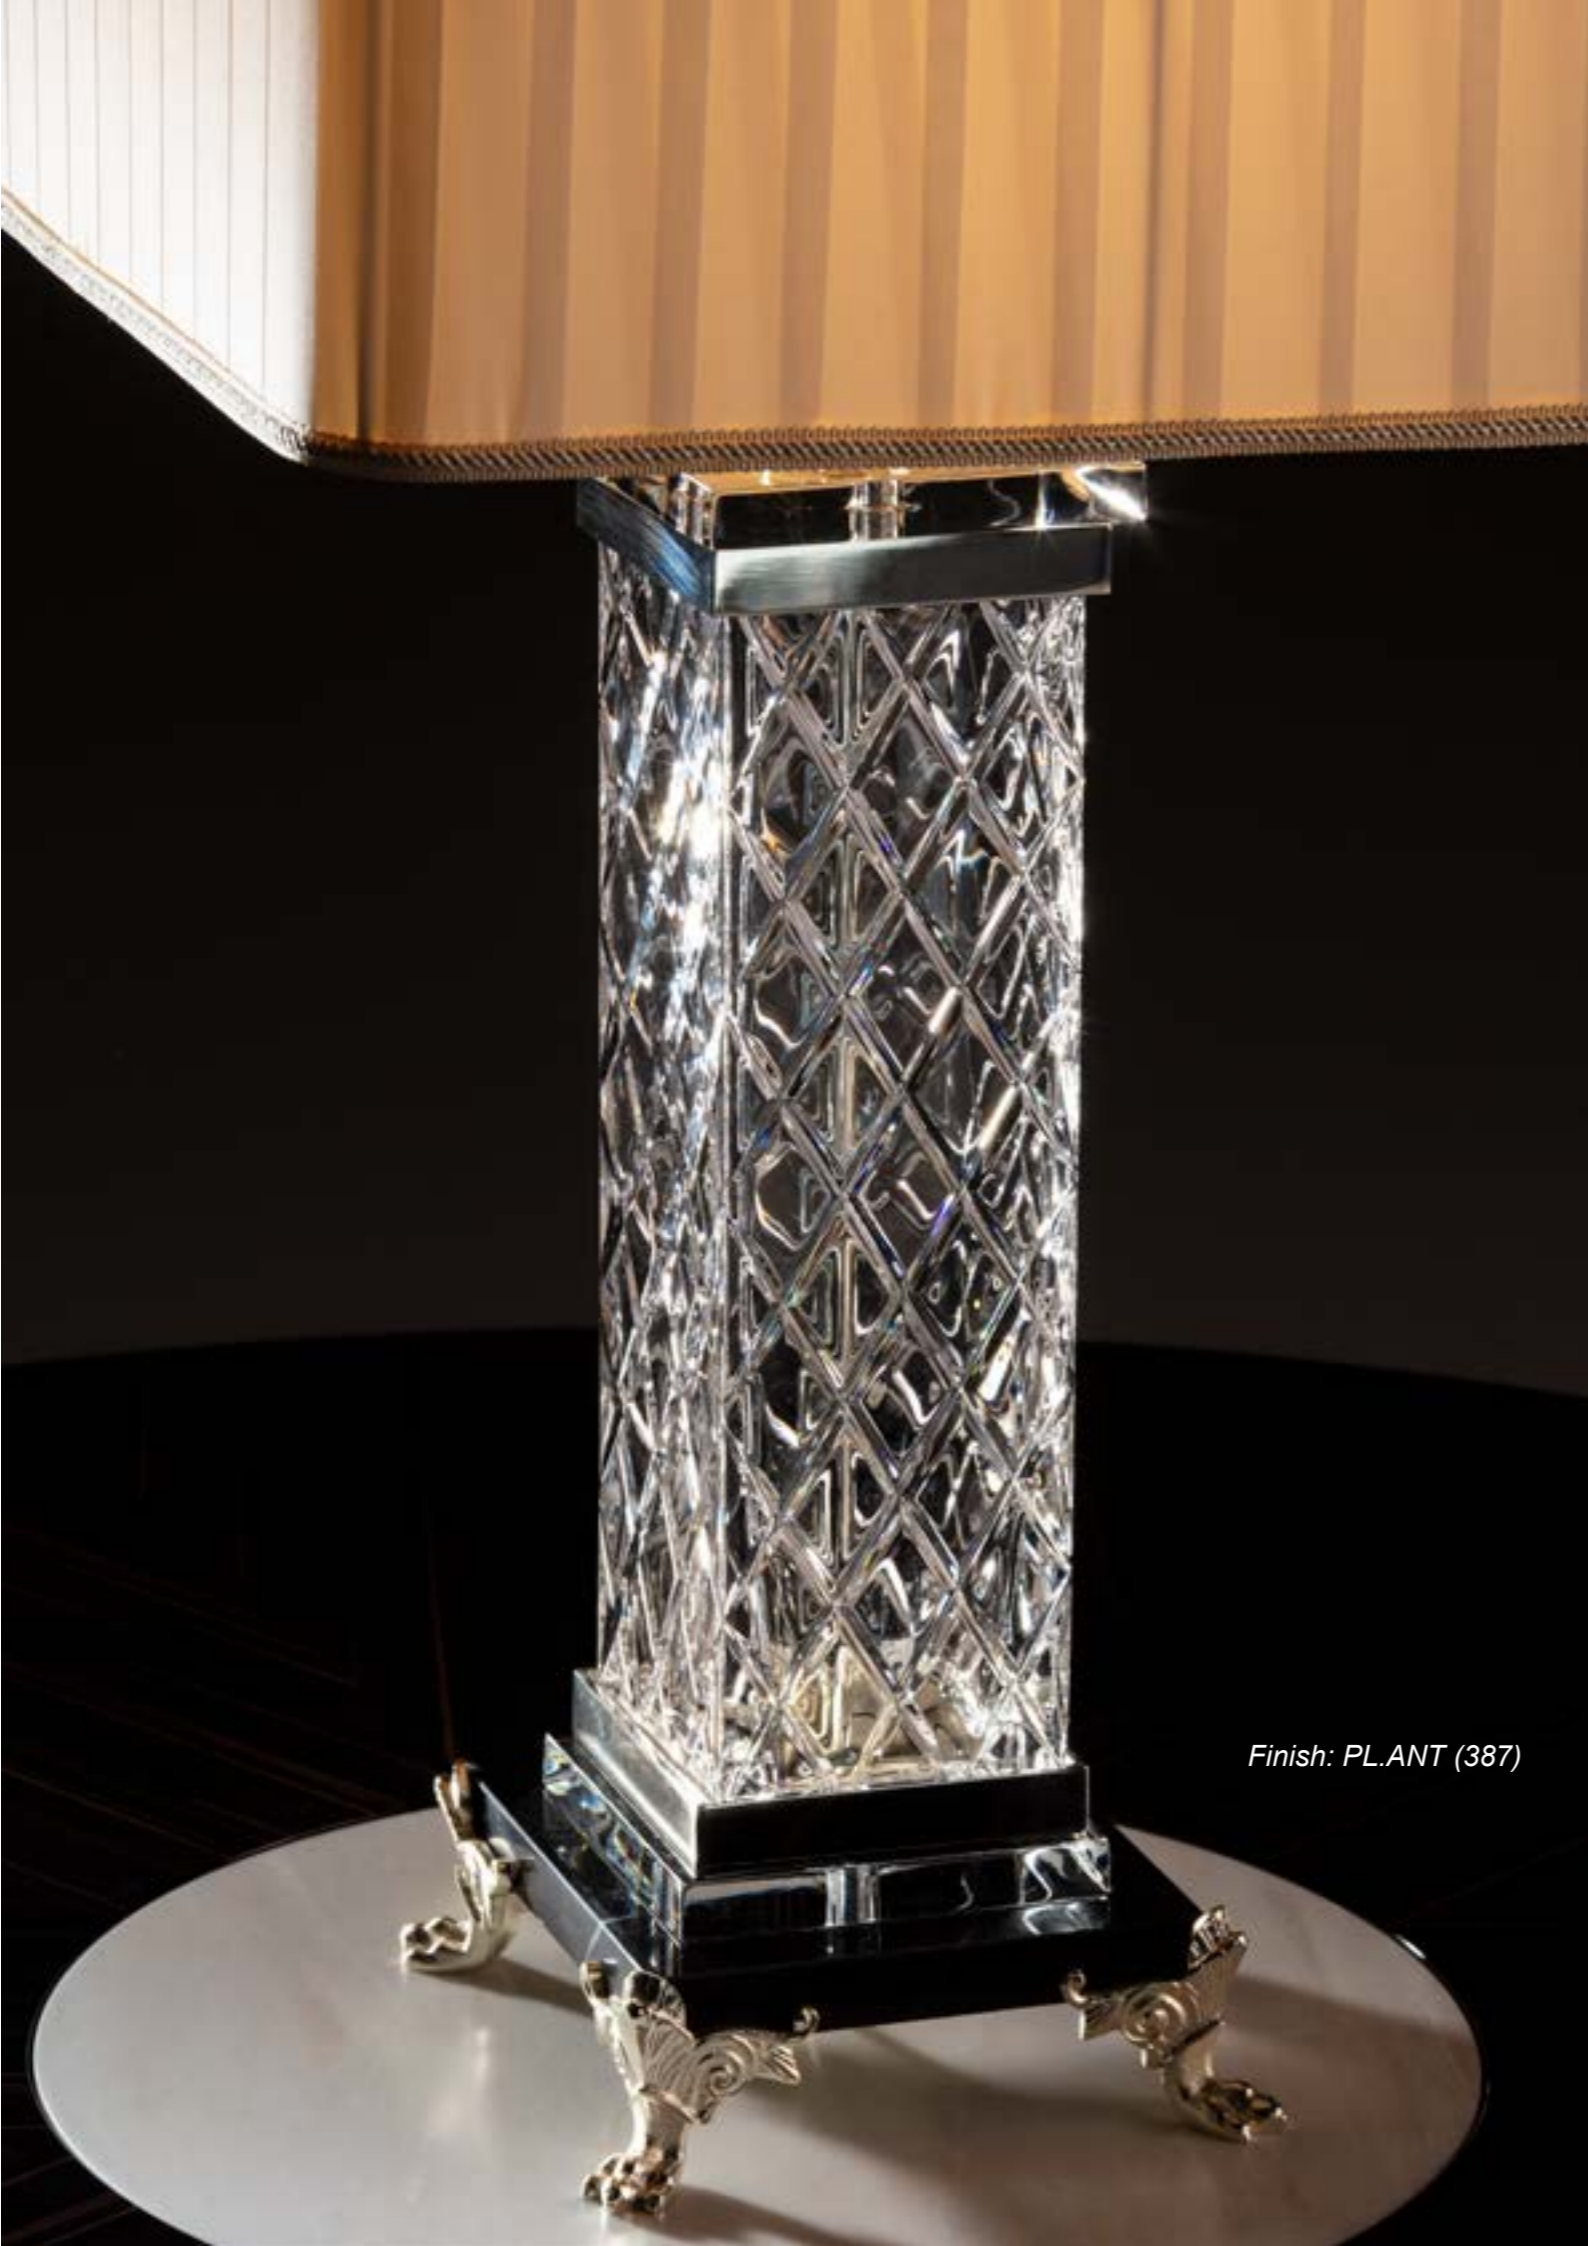

Finish: PL.ANT (387)