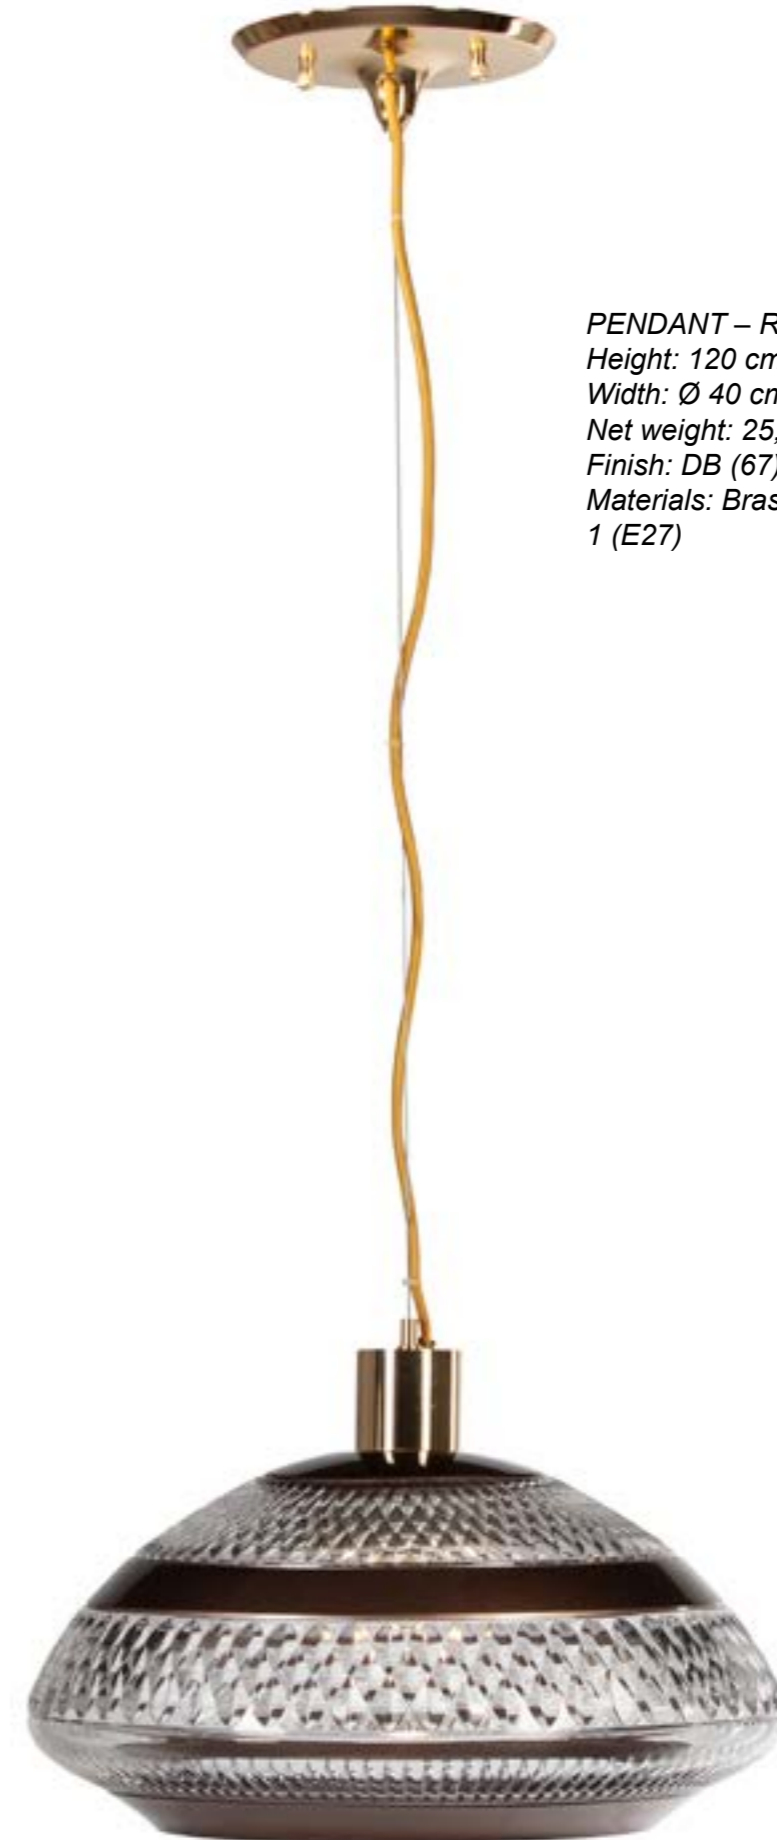

*PENDANT – Ref.: 20288.1 (BRONZO GLASS)
Height: 120 cm / 47,24 in
Width: Ø 40 cm / 15,75 in
Net weight: 25,00 Kg / 55,07 lb
Finish: DB (67)
Materials: Brass & Italian hand cut crystal.
1 (E27)*