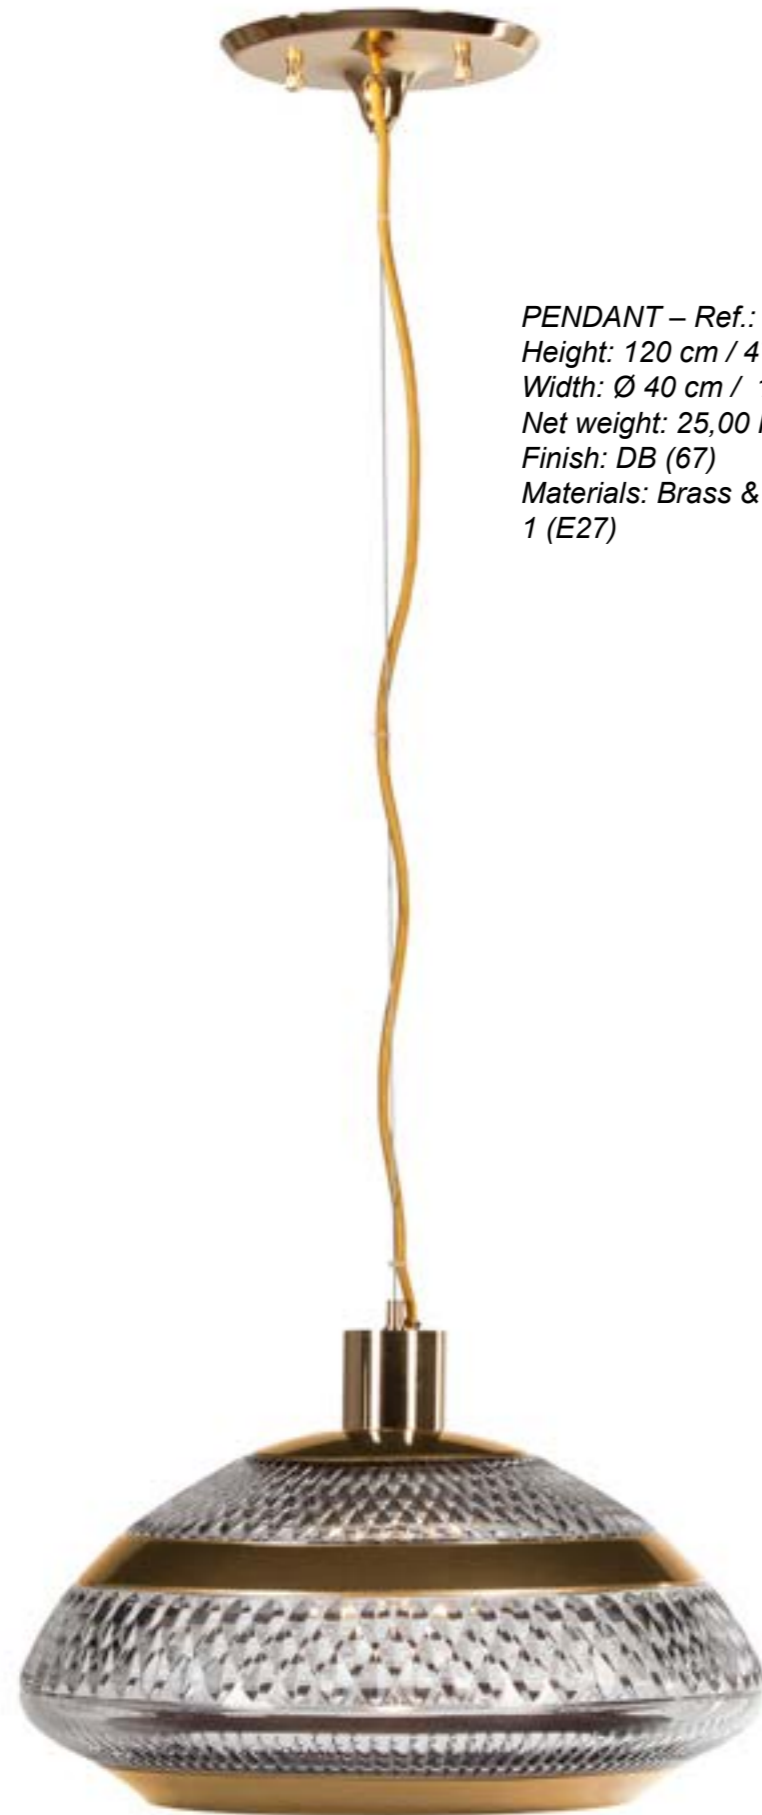

Finish: PL.ANT (387)

TABLE LAMP – Ref.: 20295.0
Height: 85 cm / 34,25 in
Width: Ø50 cm / 19,69 in
Net weight: 14,20 Kg / 31,28 lb
Finish: OA (231)
Shade Ref: 629.046
Materials: White Alabaster & Casted Bronze.
2 (E27)

SUPREME LUXURY EXPERIENCE

SINCE 1893

*CHANDELIER – Ref.: 20276
Height: 67 cm / 26,38 in
Width: 73Ø cm / 21,65Ø in
Net weight: 50,00 Kg / 110,13 lb
Finish: OA (231)
Materials: Casted Bronze & Venetian glass.
10 E-14*

CHANDELIER – Ref.: 20268
Height: 67cm / 26,38 in
Width: 51Ø cm / 20,08Ø in
Net weight: 74,00 Kg / 163 lb
Finish: DB (67)
Materials: Casted Bronze & Venetian glass.
11 E-14

WALL BRACKET – Ref.: 20272
Height: 41 cm / 16,14 in
Width: 28 cm / 11,02 in
Depth: 13 cm / 5,12 in
Net weight: 8,00 Kg / 17,62 lb
Finish: DB (67)
Materials: Casted Bronze & Venetian glass.
2 E-14

LIGHTING NOVELTIES 2022

*CHANDELIER – Ref.: 20278.0
Height: 150cm / 59,06 in
Width: 580Ø cm / 31,5 Ø in
Net weight: 50.00 Kg / 110,13 lb
Finish: OA (231)
Materials: Casted Bronze & White Alabaster
6 G-9*