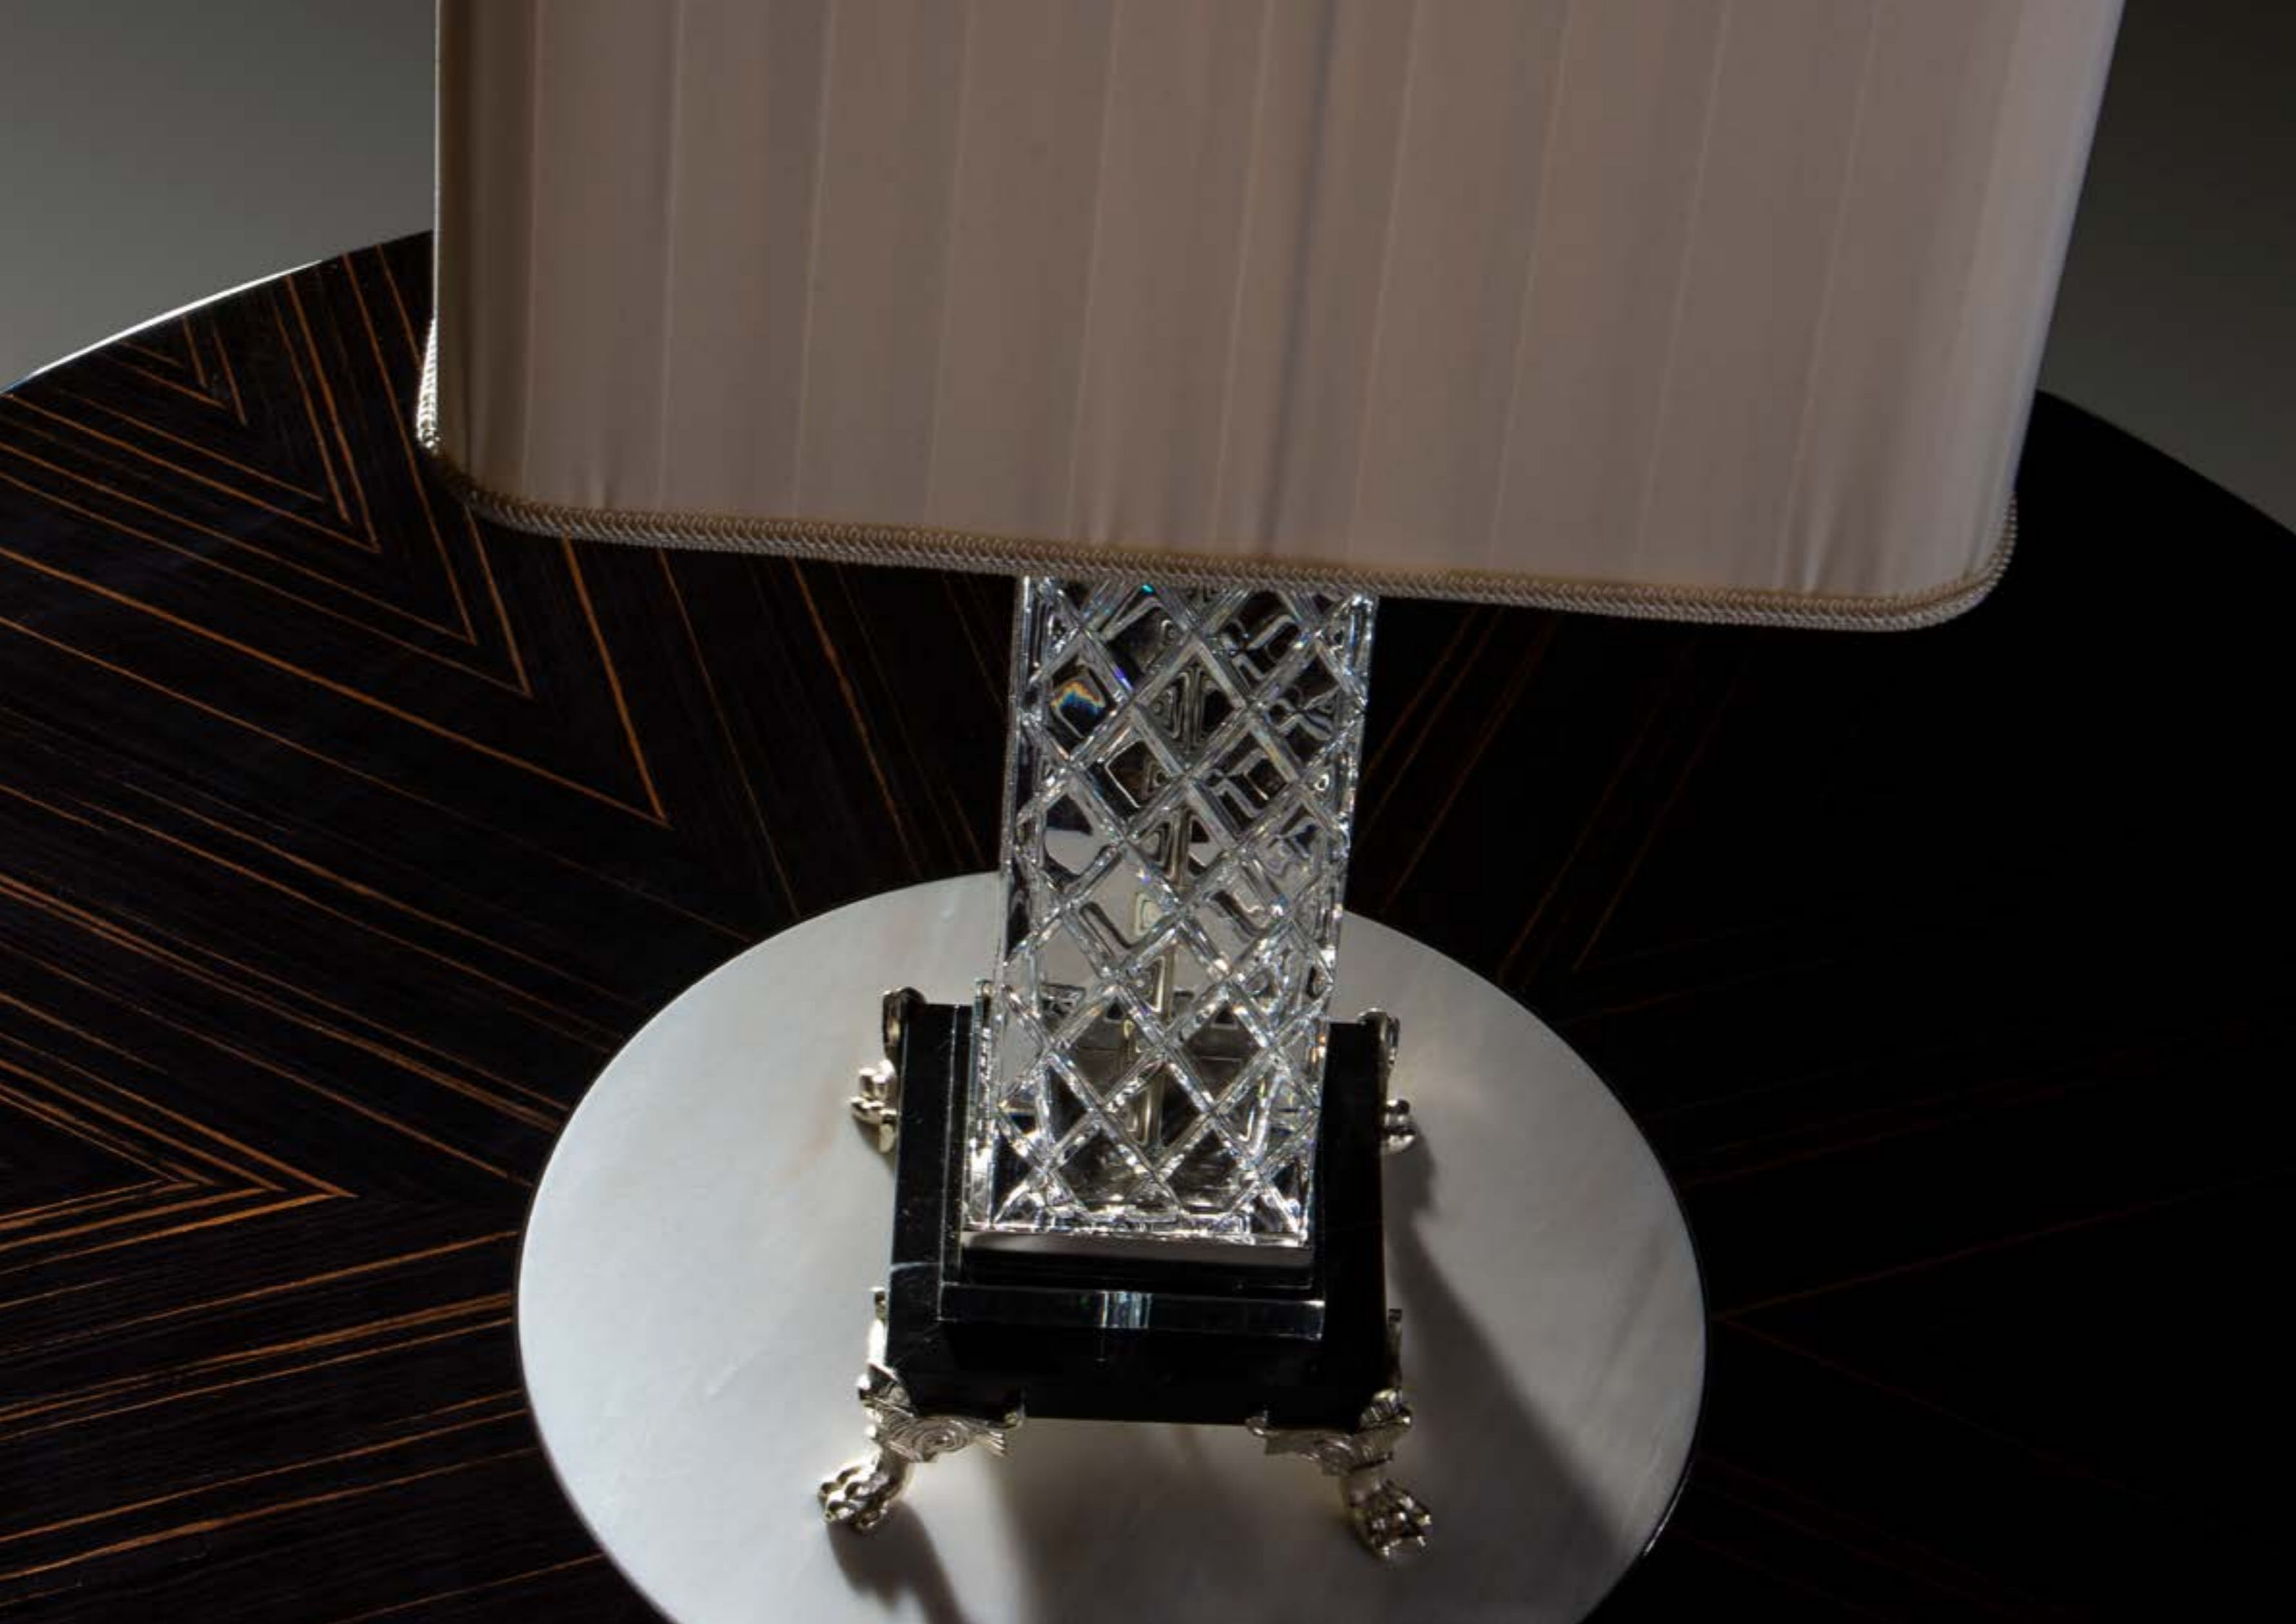

*TABLE LAMP – Ref.: 20294.0
Height: 70 cm / 27,56 in
Width: 35 cm / 13,78in
Depth: 35 cm / 13,78 in
Net weight: 14,20 Kg / 31,28 lb
Finish: OA (231)
Shade Ref: 629.045
Materials: Casted Bronze & Italian hand cut crystal.
1 (E27)*